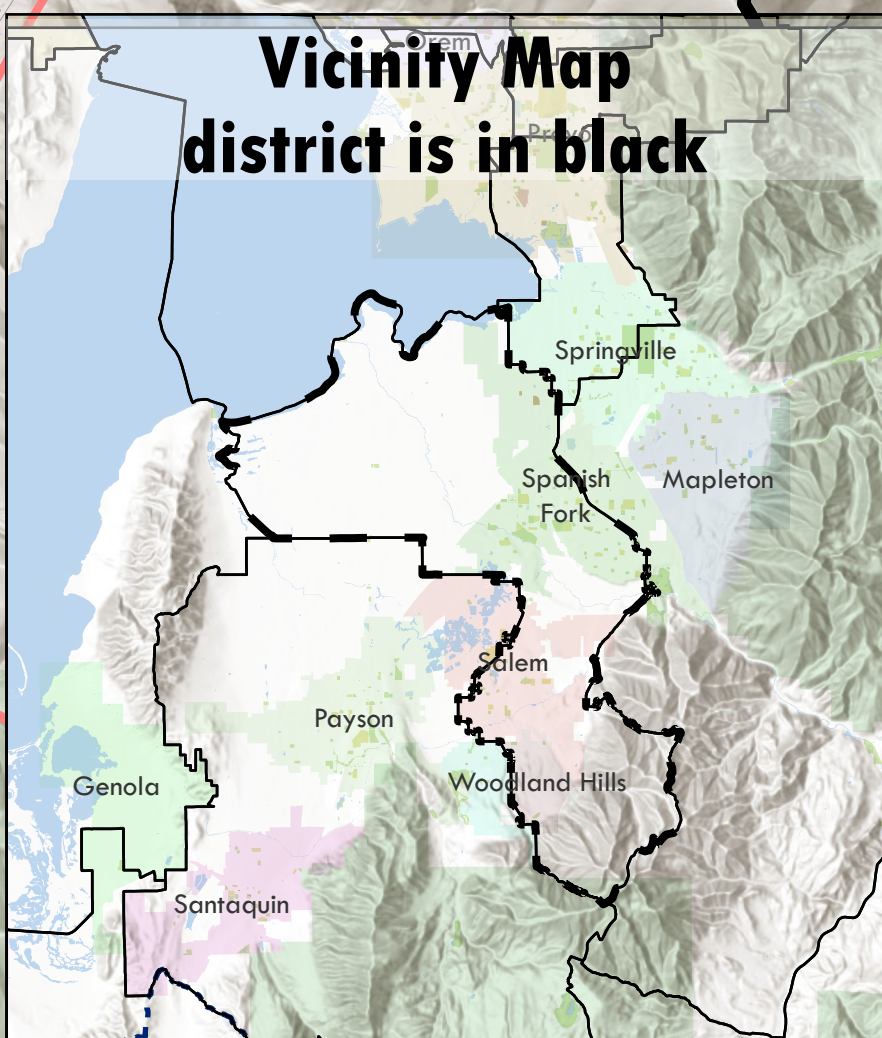

# State House District 64

-  County Boundary
-  Road Centerlines
-  Waterbodies
-  District Boundary
-  Voting Precincts

Map is copyrighted by Utah County which makes no warranty for its accuracy.

Utah County Elections  
 100 East Center Street  
 Provo, UT 84606  
 (801) 851-8128