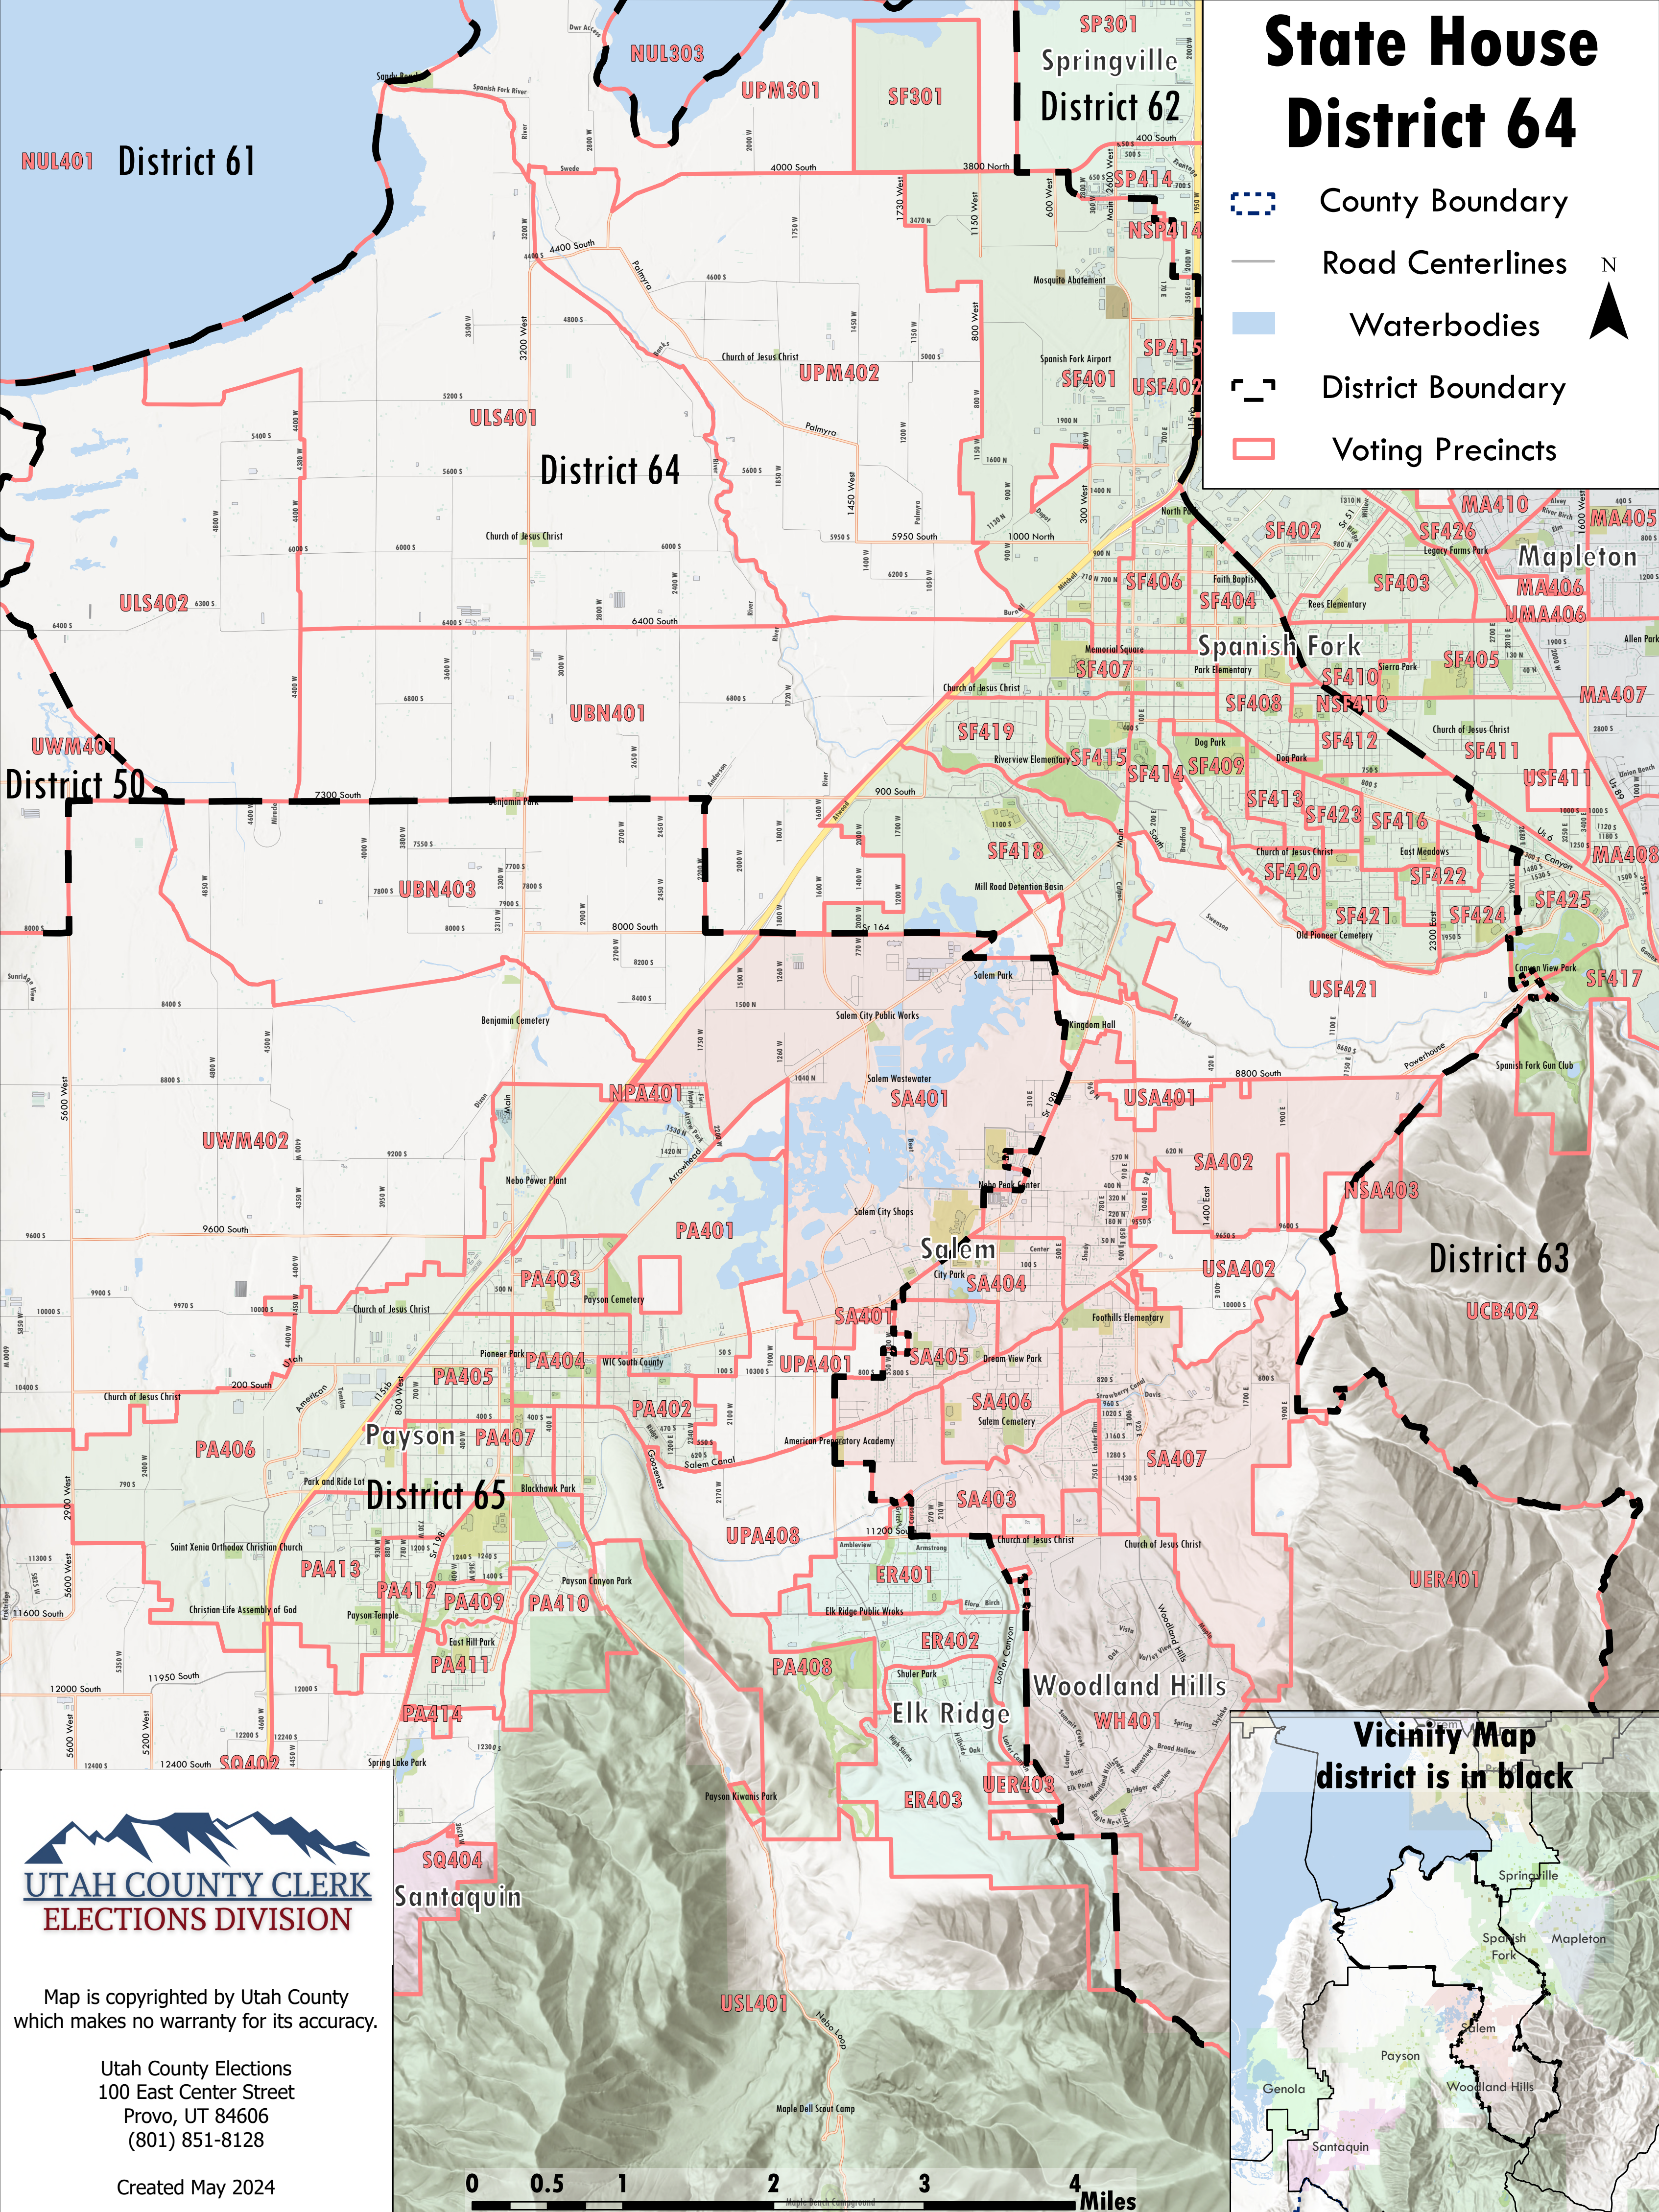

# State House District 64

-  County Boundary
-  Road Centerlines
-  Waterbodies
-  District Boundary
-  Voting Precincts

Map is copyrighted by Utah County which makes no warranty for its accuracy.

Utah County Elections  
 100 East Center Street  
 Provo, UT 84606  
 (801) 851-8128

Created May 2024