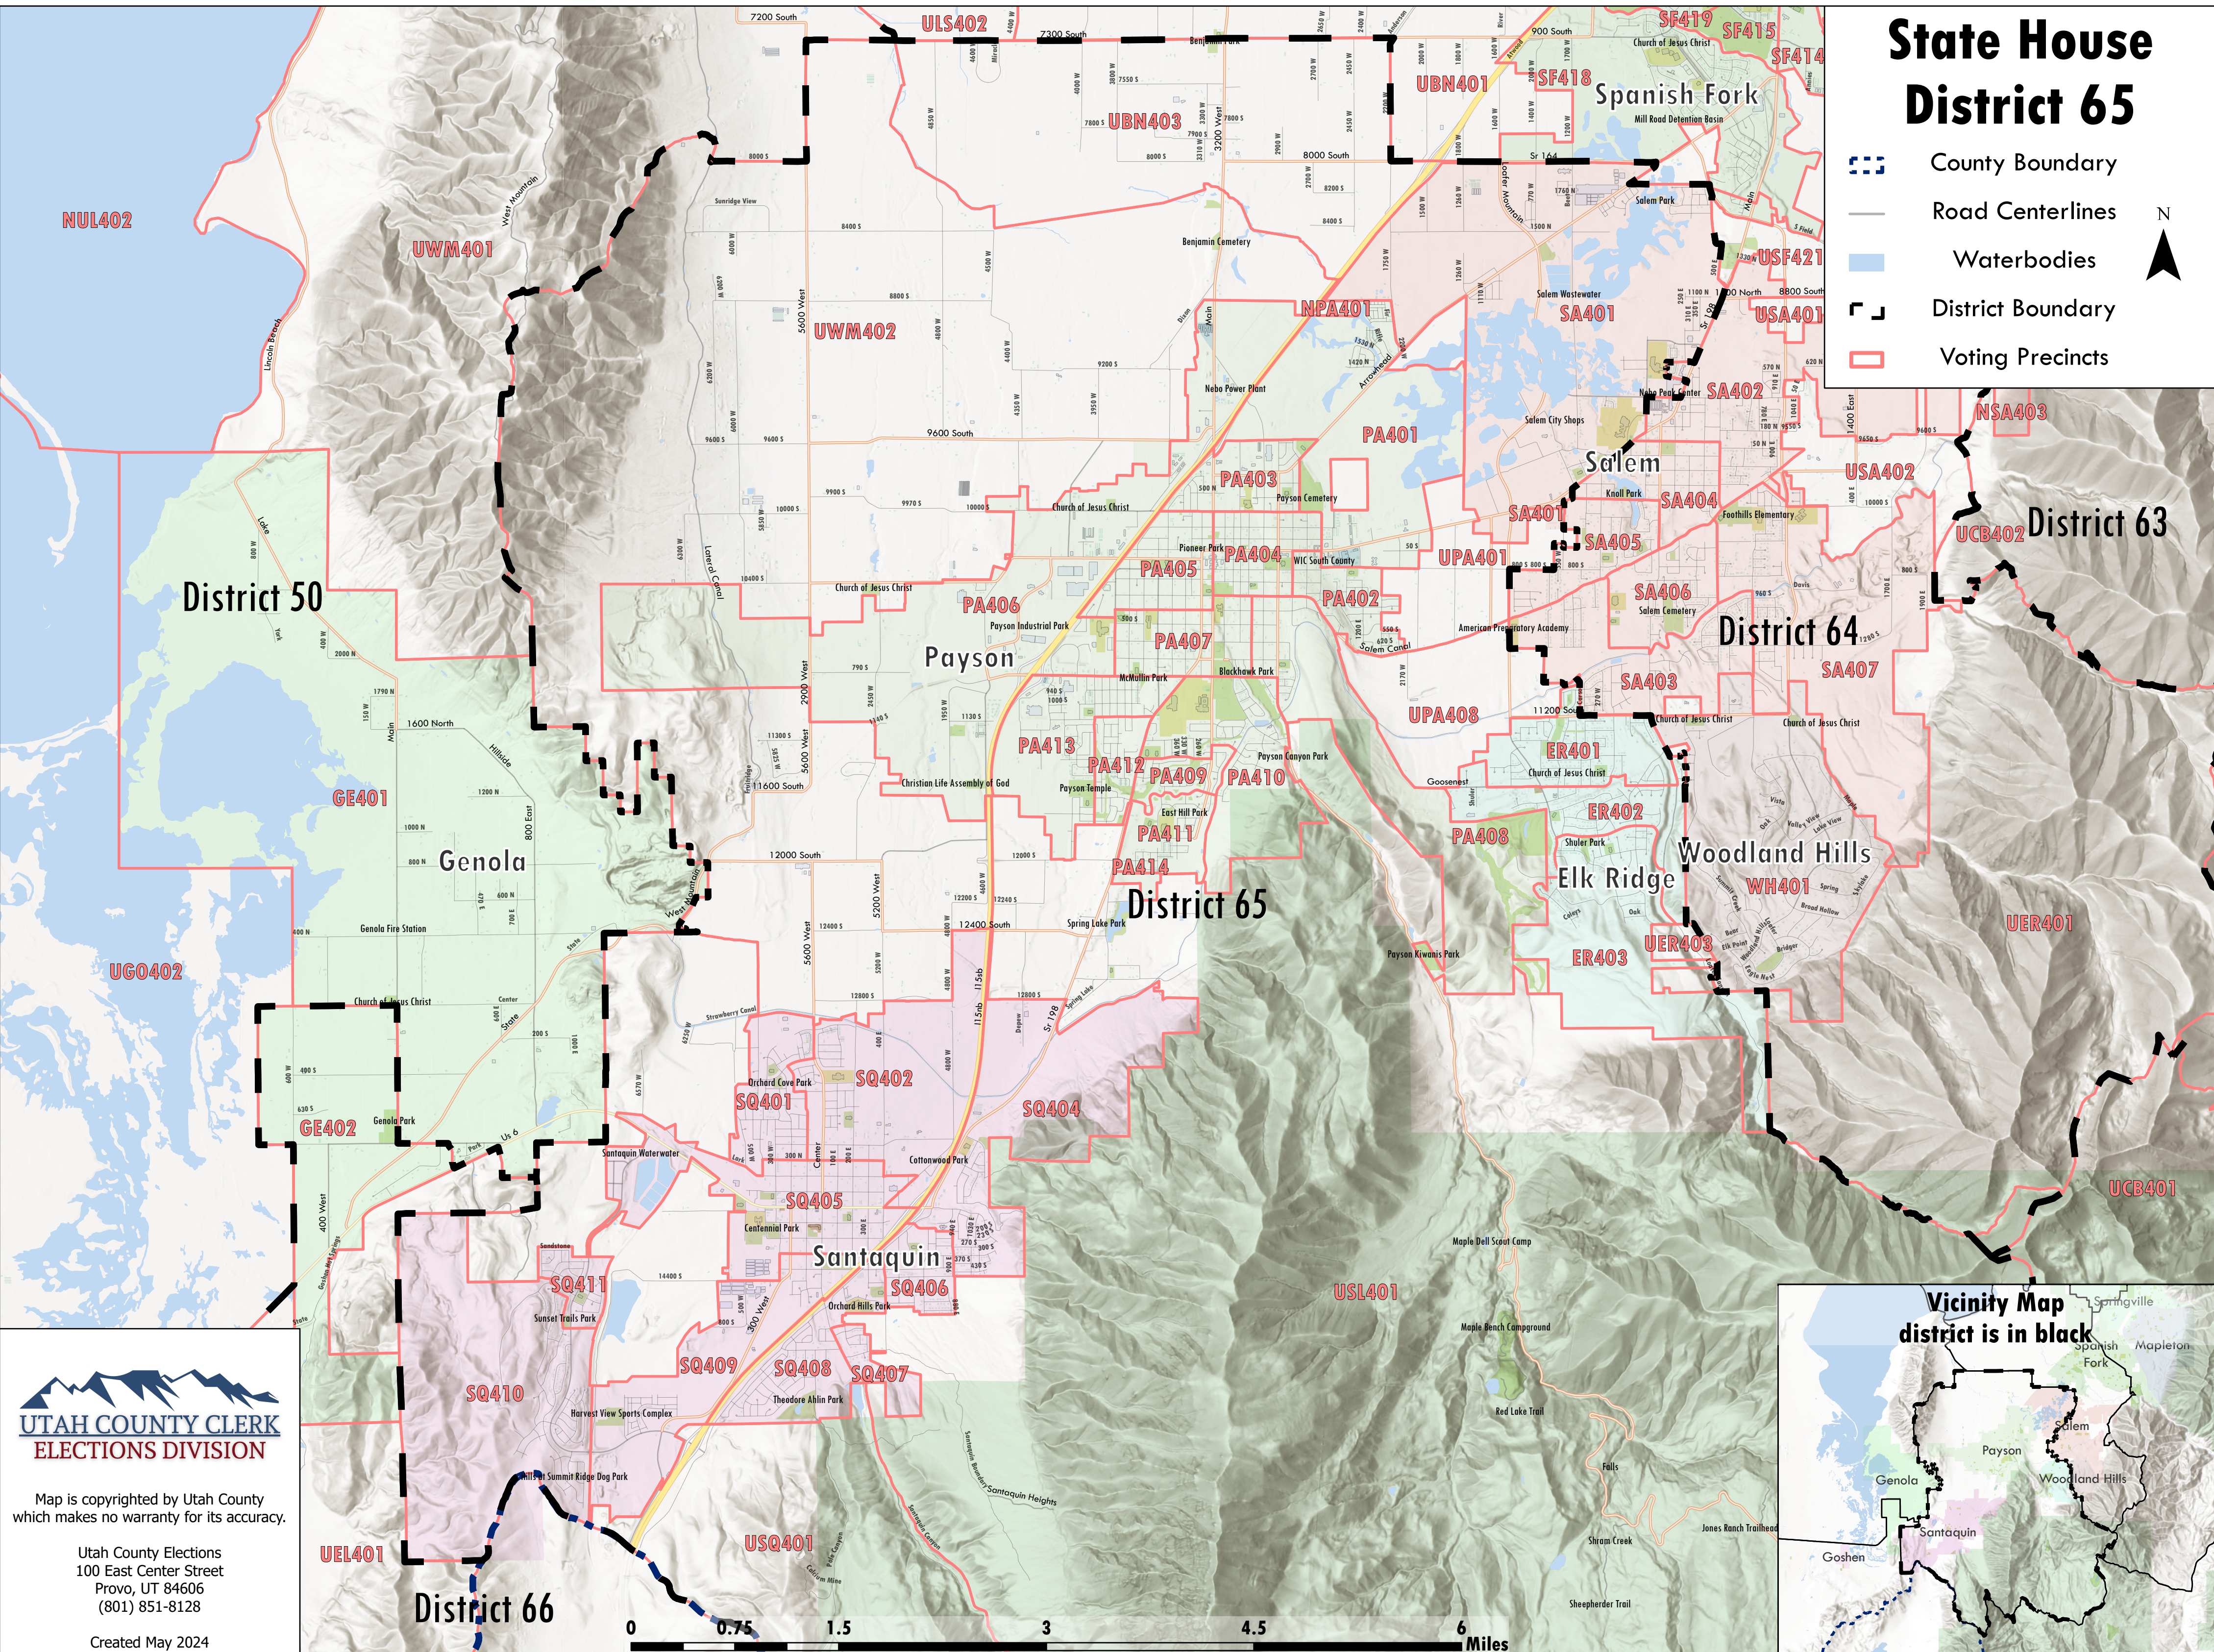

# State House District 65

-  County Boundary
-  Road Centerlines
-  Waterbodies
-  District Boundary
-  Voting Precincts

District 50

Genola

Payson

District 65

District 64

Woodland Hills

Elk Ridge

Santaquin

District 66

District 63

Map is copyrighted by Utah County which makes no warranty for its accuracy.

Utah County Elections  
100 East Center Street  
Provo, UT 84606  
(801) 851-8128

Created May 2024