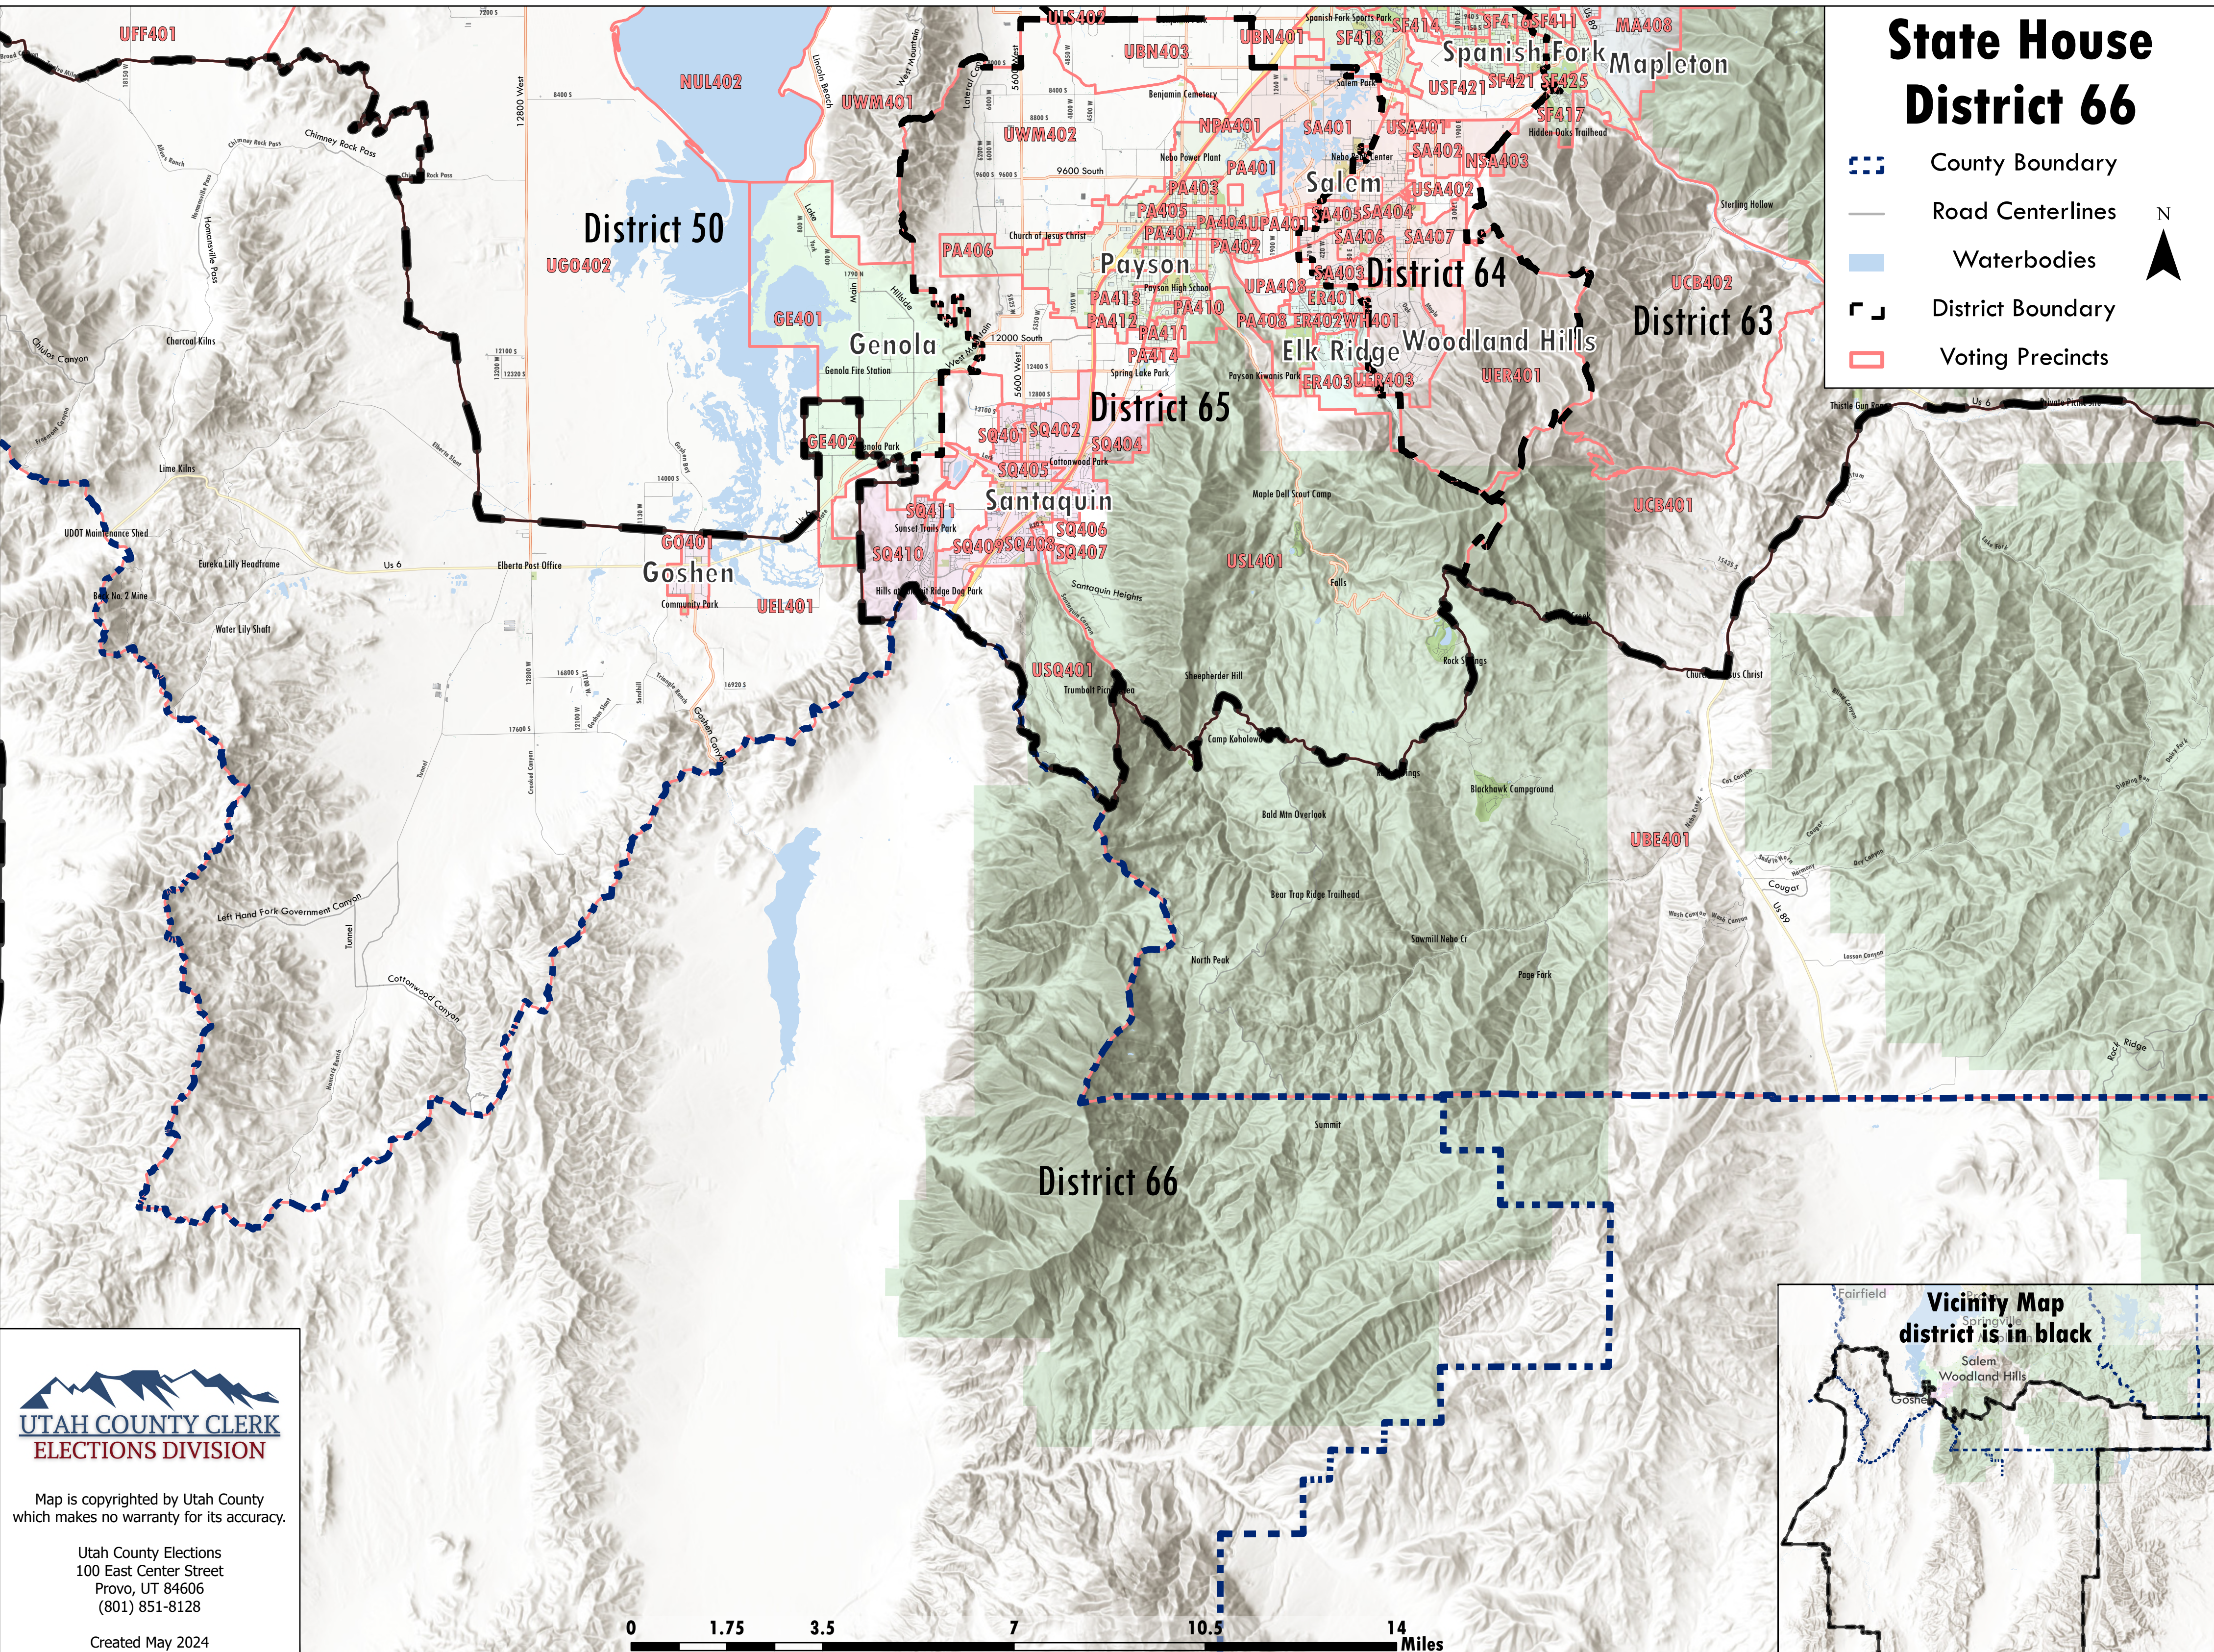

State House District 66

-  County Boundary
-  Road Centerlines
-  Waterbodies
-  District Boundary
-  Voting Precincts

Map is copyrighted by Utah County which makes no warranty for its accuracy.

Utah County Elections
100 East Center Street
Provo, UT 84606
(801) 851-8128

Created May 2024