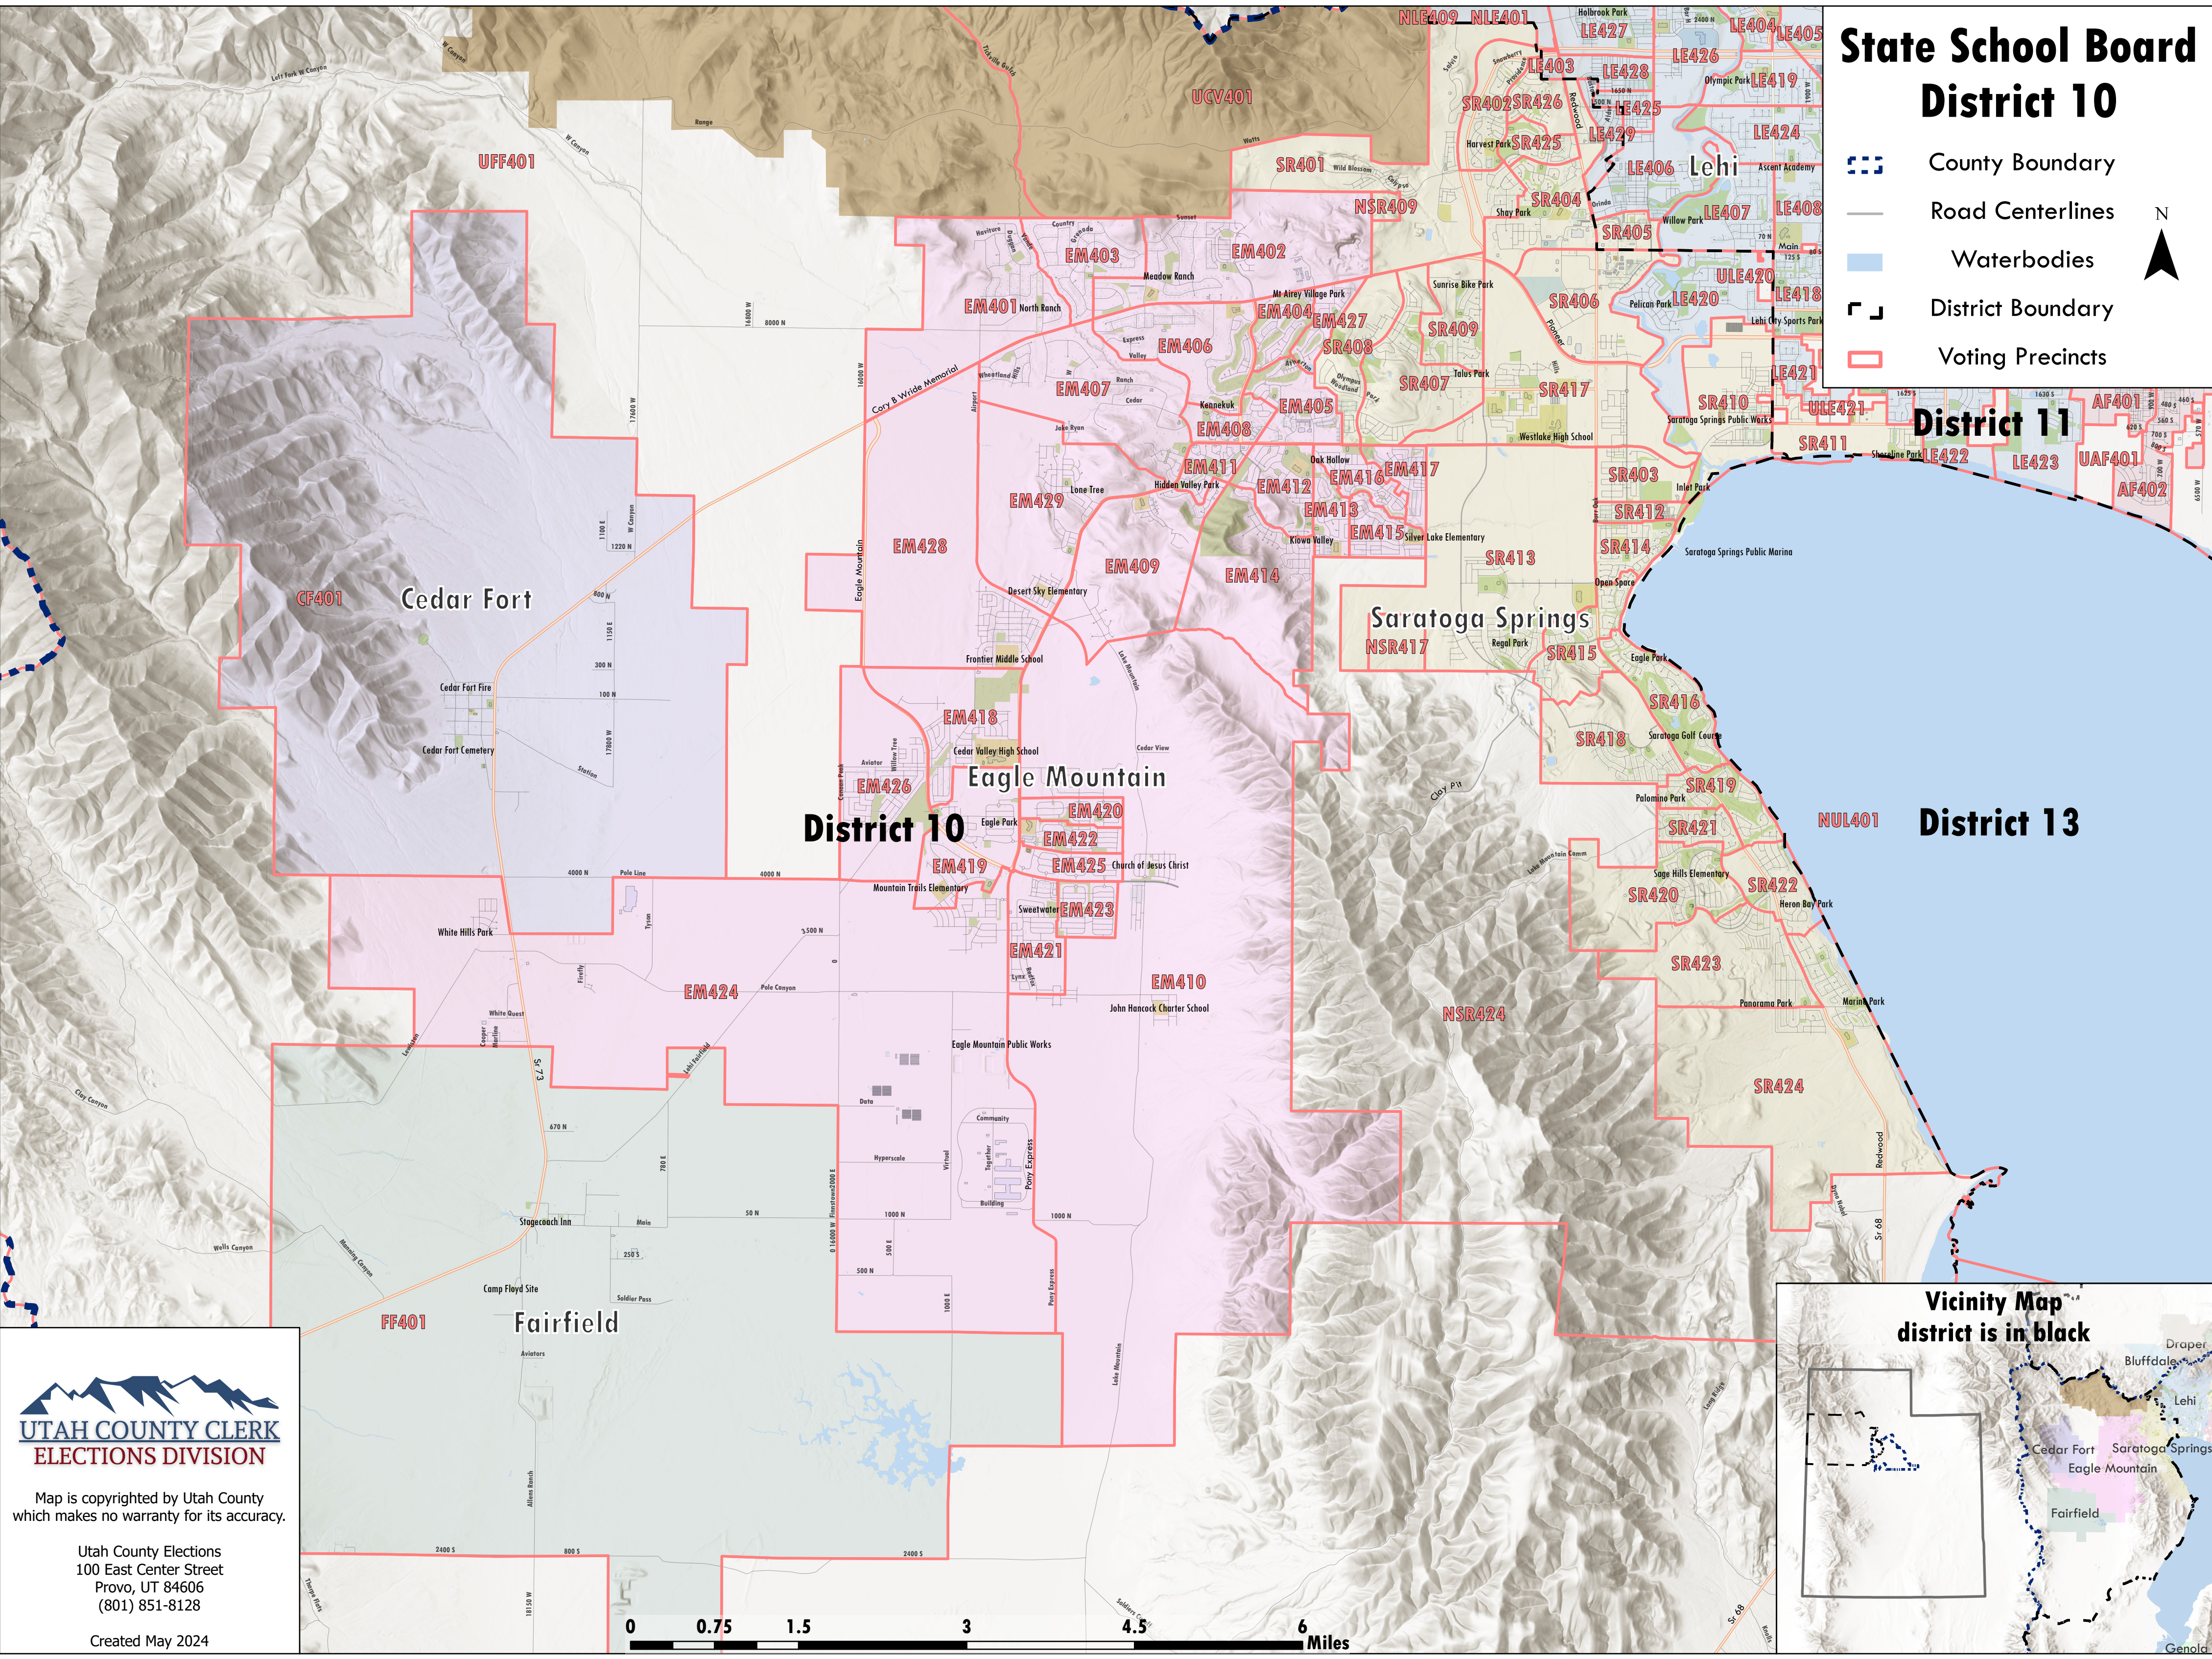

# State School Board District 10

-  County Boundary
-  Road Centerlines
-  Waterbodies
-  District Boundary
-  Voting Precincts

**District 11**

**District 13**

**District 10**

Map is copyrighted by Utah County which makes no warranty for its accuracy.

Utah County Elections  
100 East Center Street  
Provo, UT 84606  
(801) 851-8128

Created May 2024

**Vicinity Map**  
district is in black