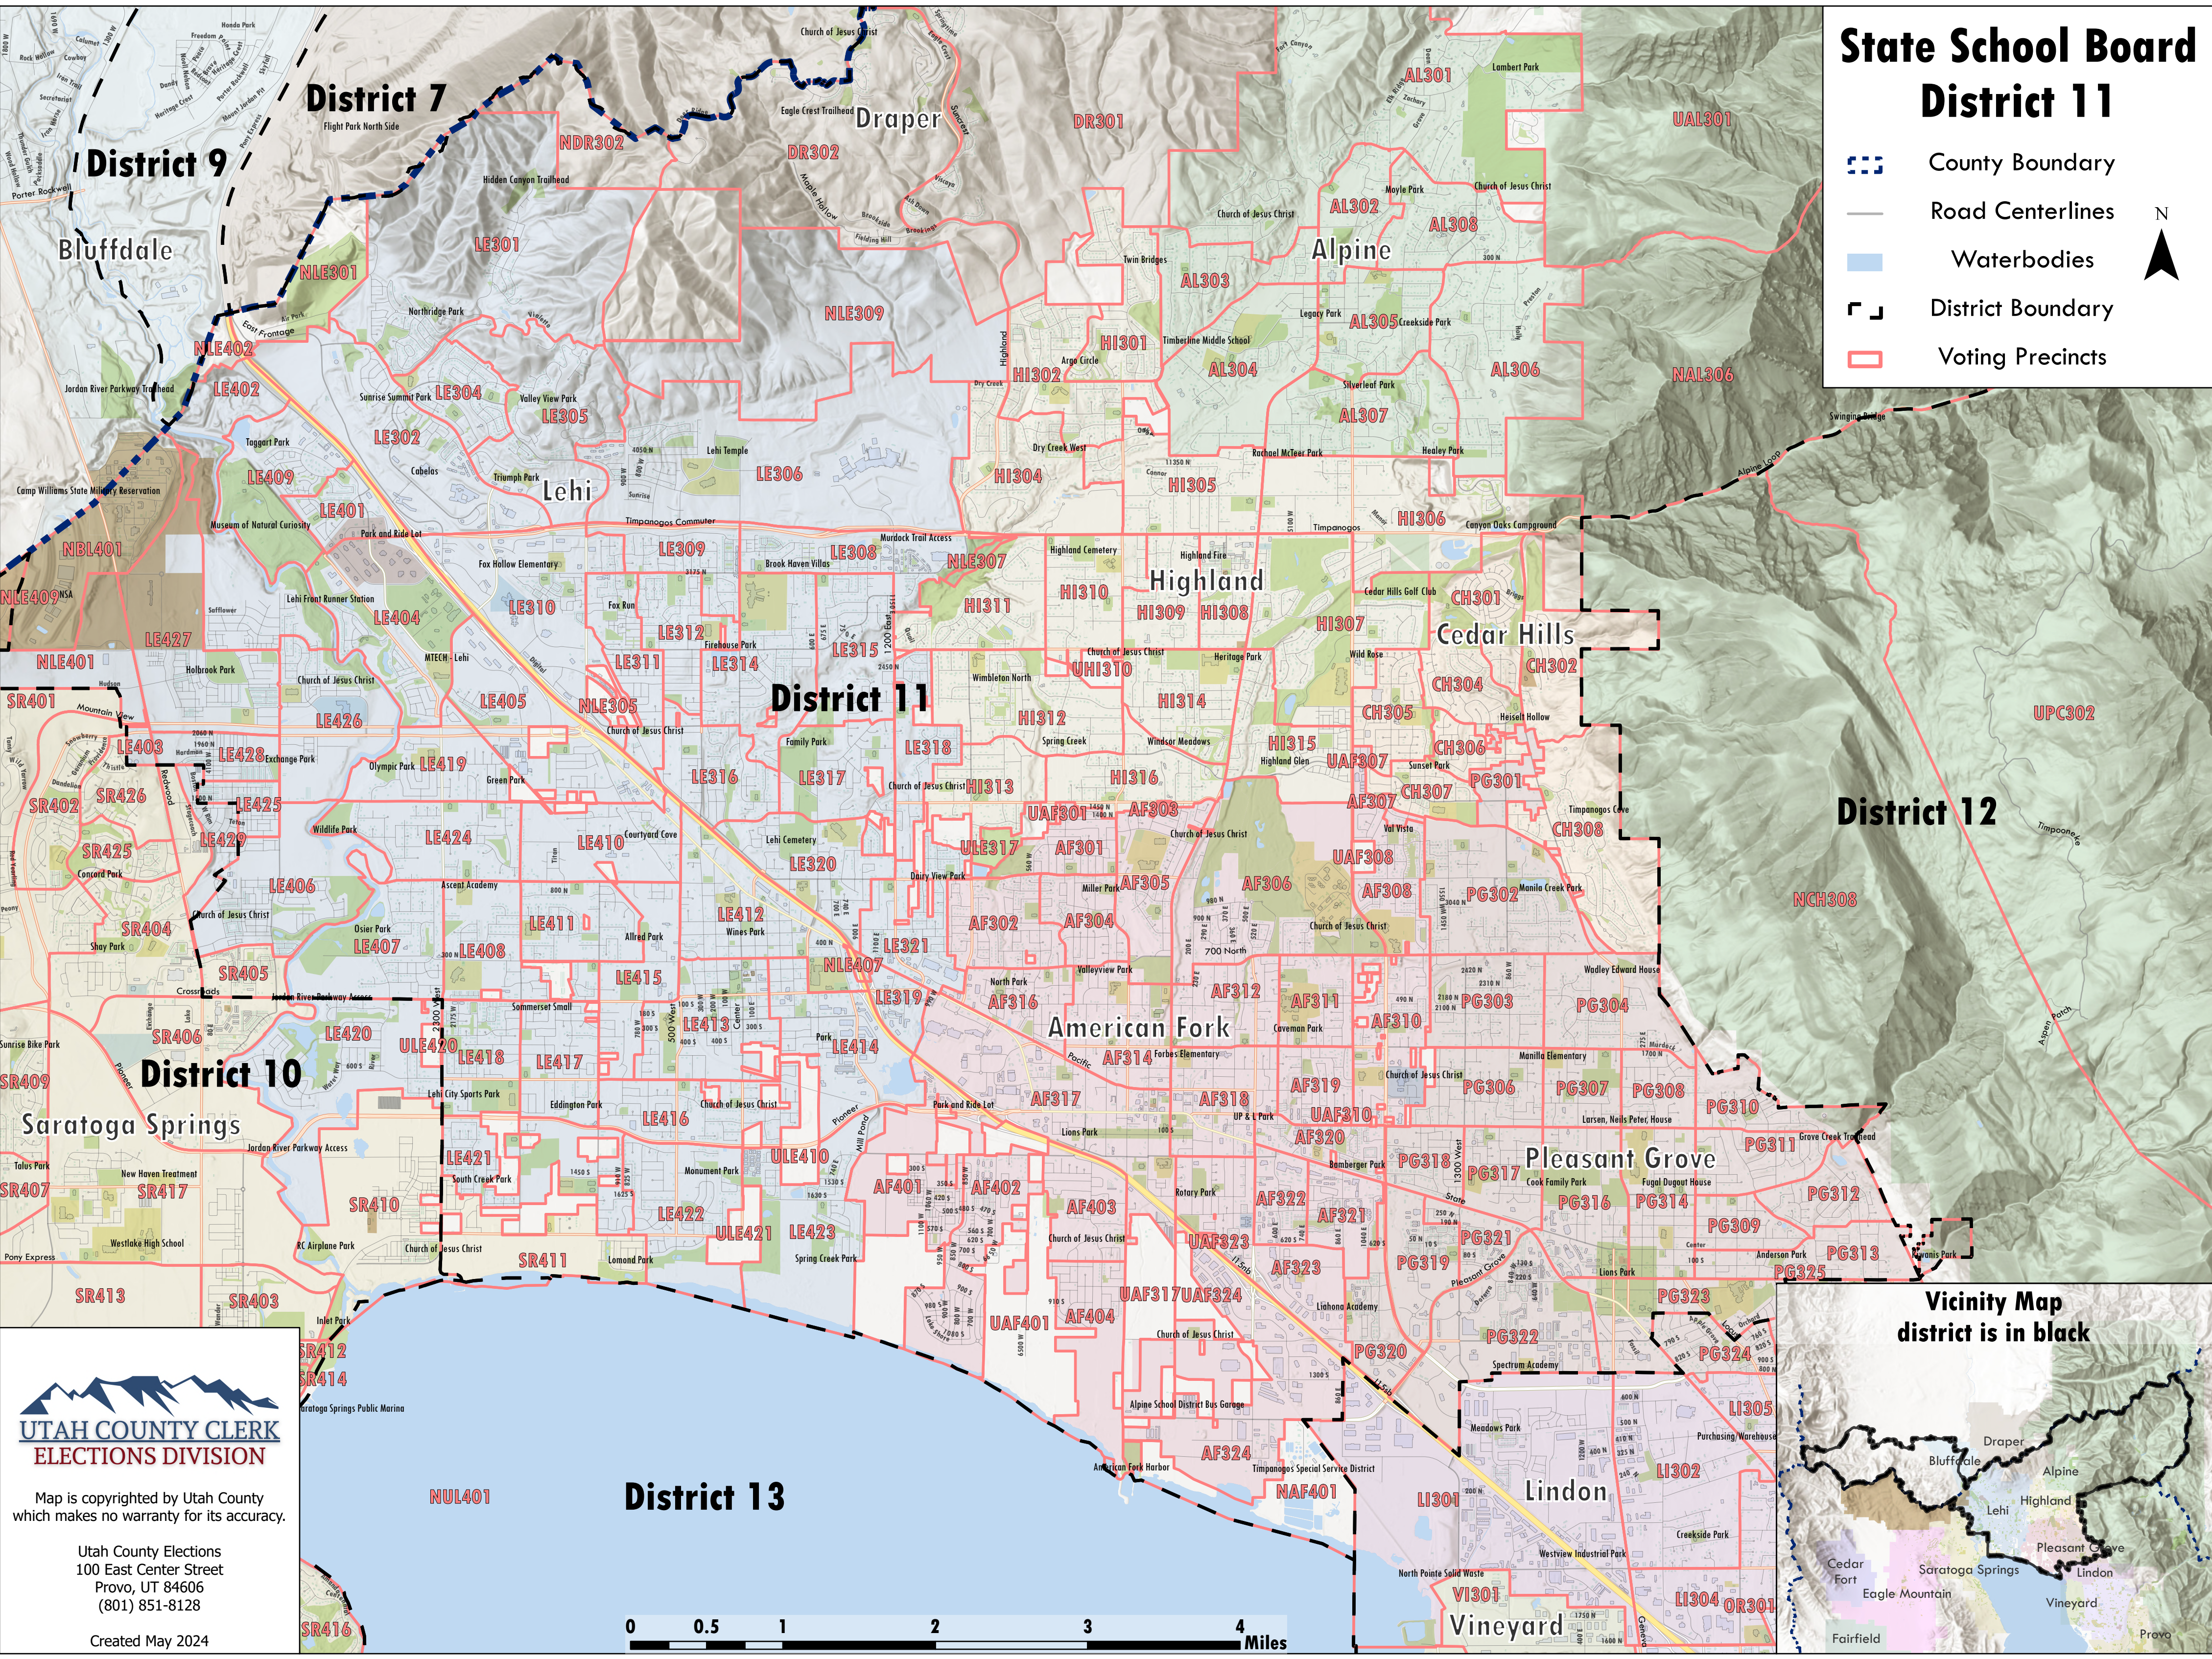

State School Board District 11

- County Boundary
- Road Centerlines
- Waterbodies
- District Boundary
- Voting Precincts

Map is copyrighted by Utah County which makes no warranty for its accuracy.

Utah County Elections
100 East Center Street
Provo, UT 84606
(801) 851-8128

Created May 2024