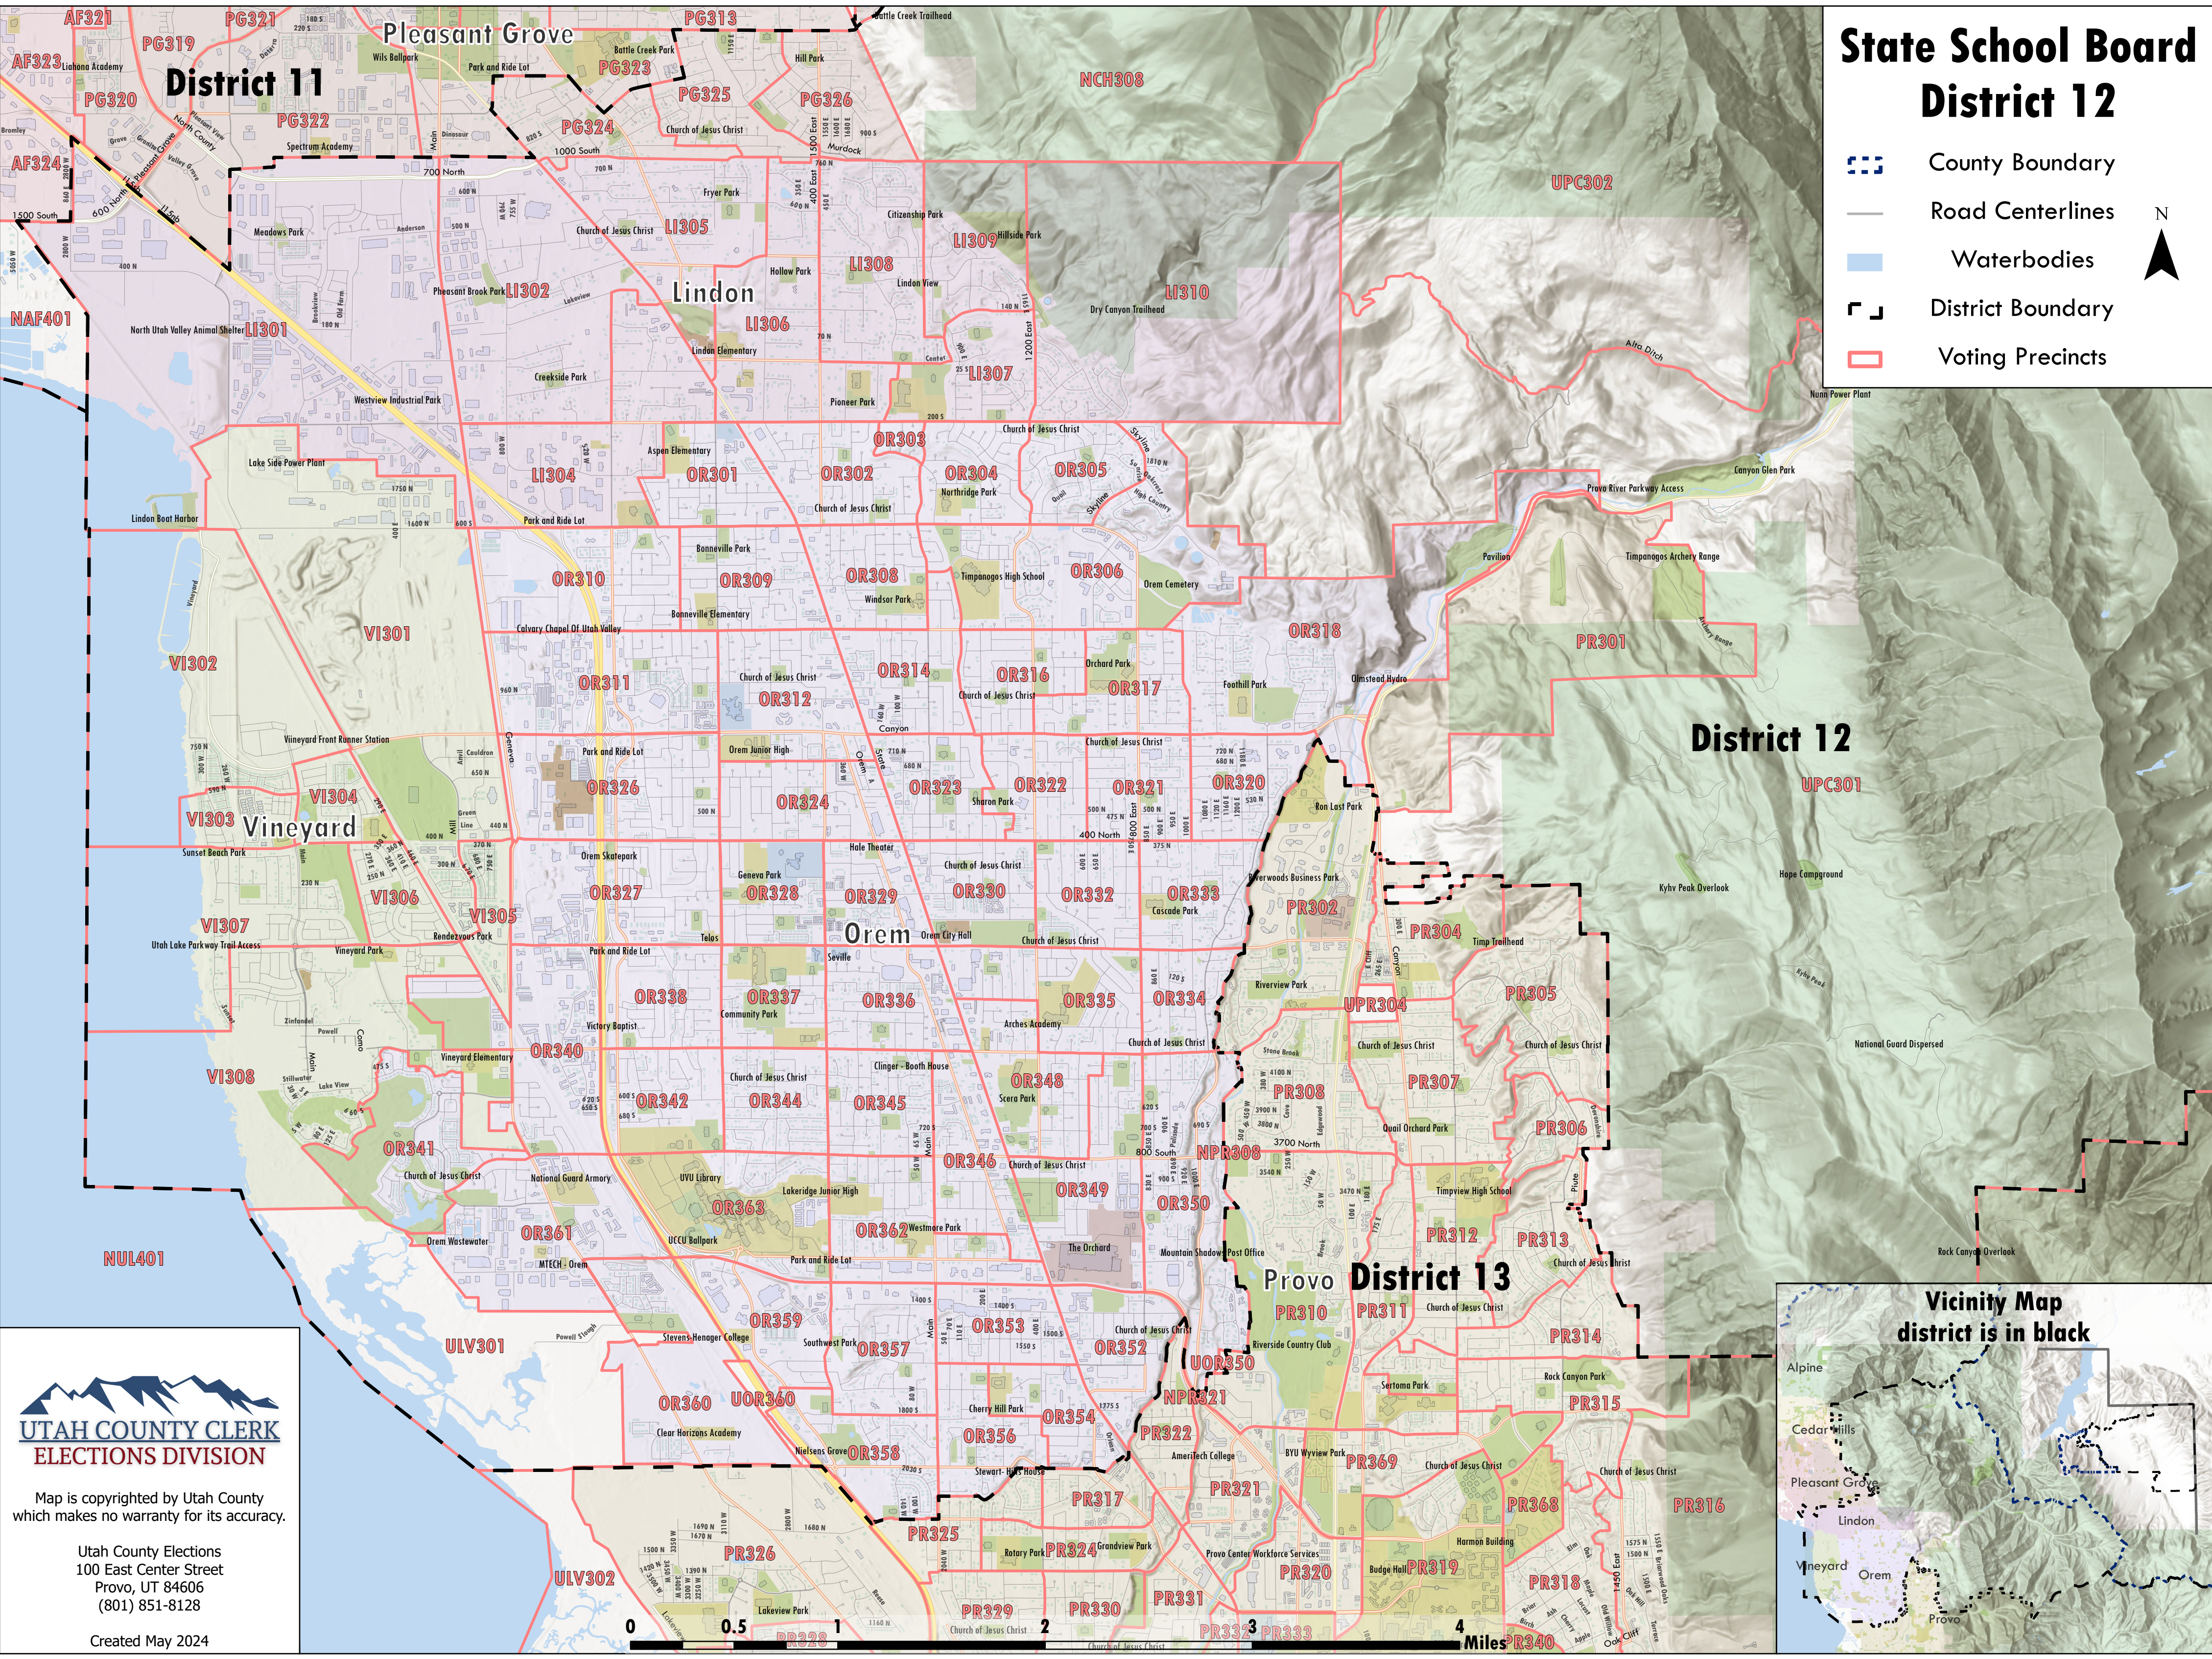

# State School Board District 12

-  County Boundary
-  Road Centerlines
-  Waterbodies
-  District Boundary
-  Voting Precincts

## District 12

UPC301

## District 13

### Vicinity Map district is in black

Map is copyrighted by Utah County which makes no warranty for its accuracy.

Utah County Elections  
100 East Center Street  
Provo, UT 84606  
(801) 851-8128

Created May 2024