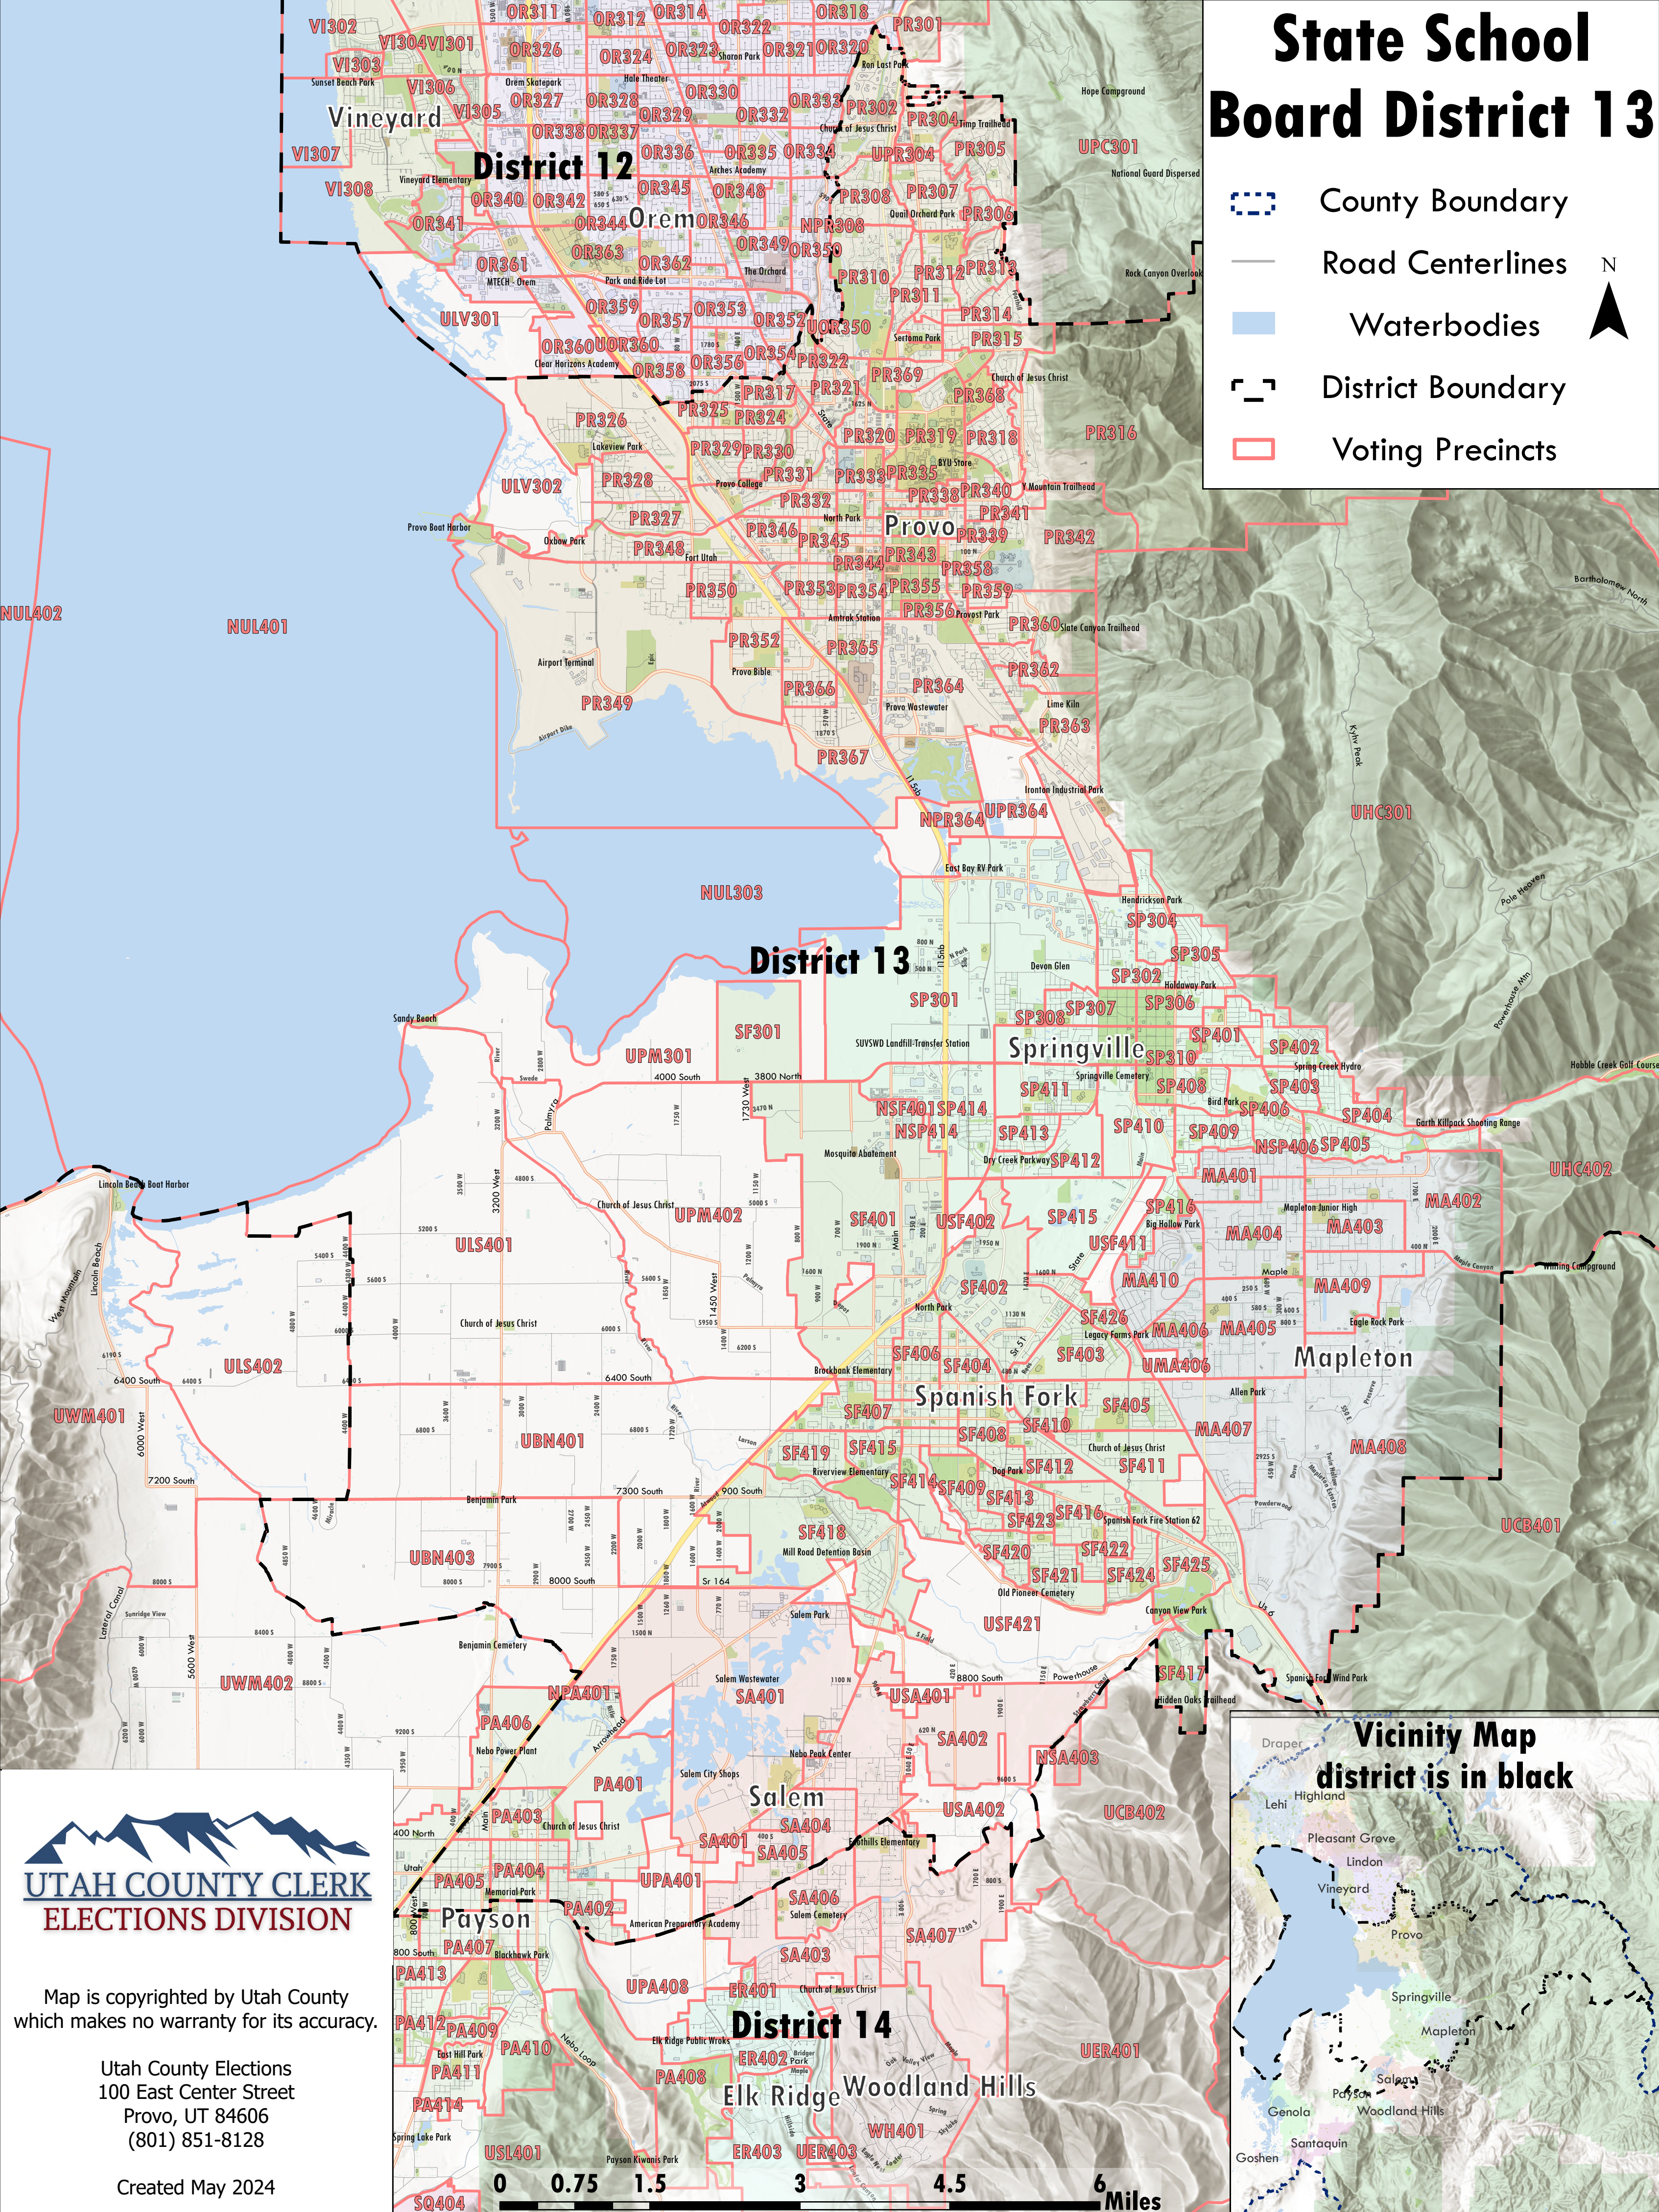

State School Board District 13

-  County Boundary
-  Road Centerlines
-  Waterbodies
-  District Boundary
-  Voting Precincts

Map is copyrighted by Utah County which makes no warranty for its accuracy.

Utah County Elections
100 East Center Street
Provo, UT 84606
(801) 851-8128