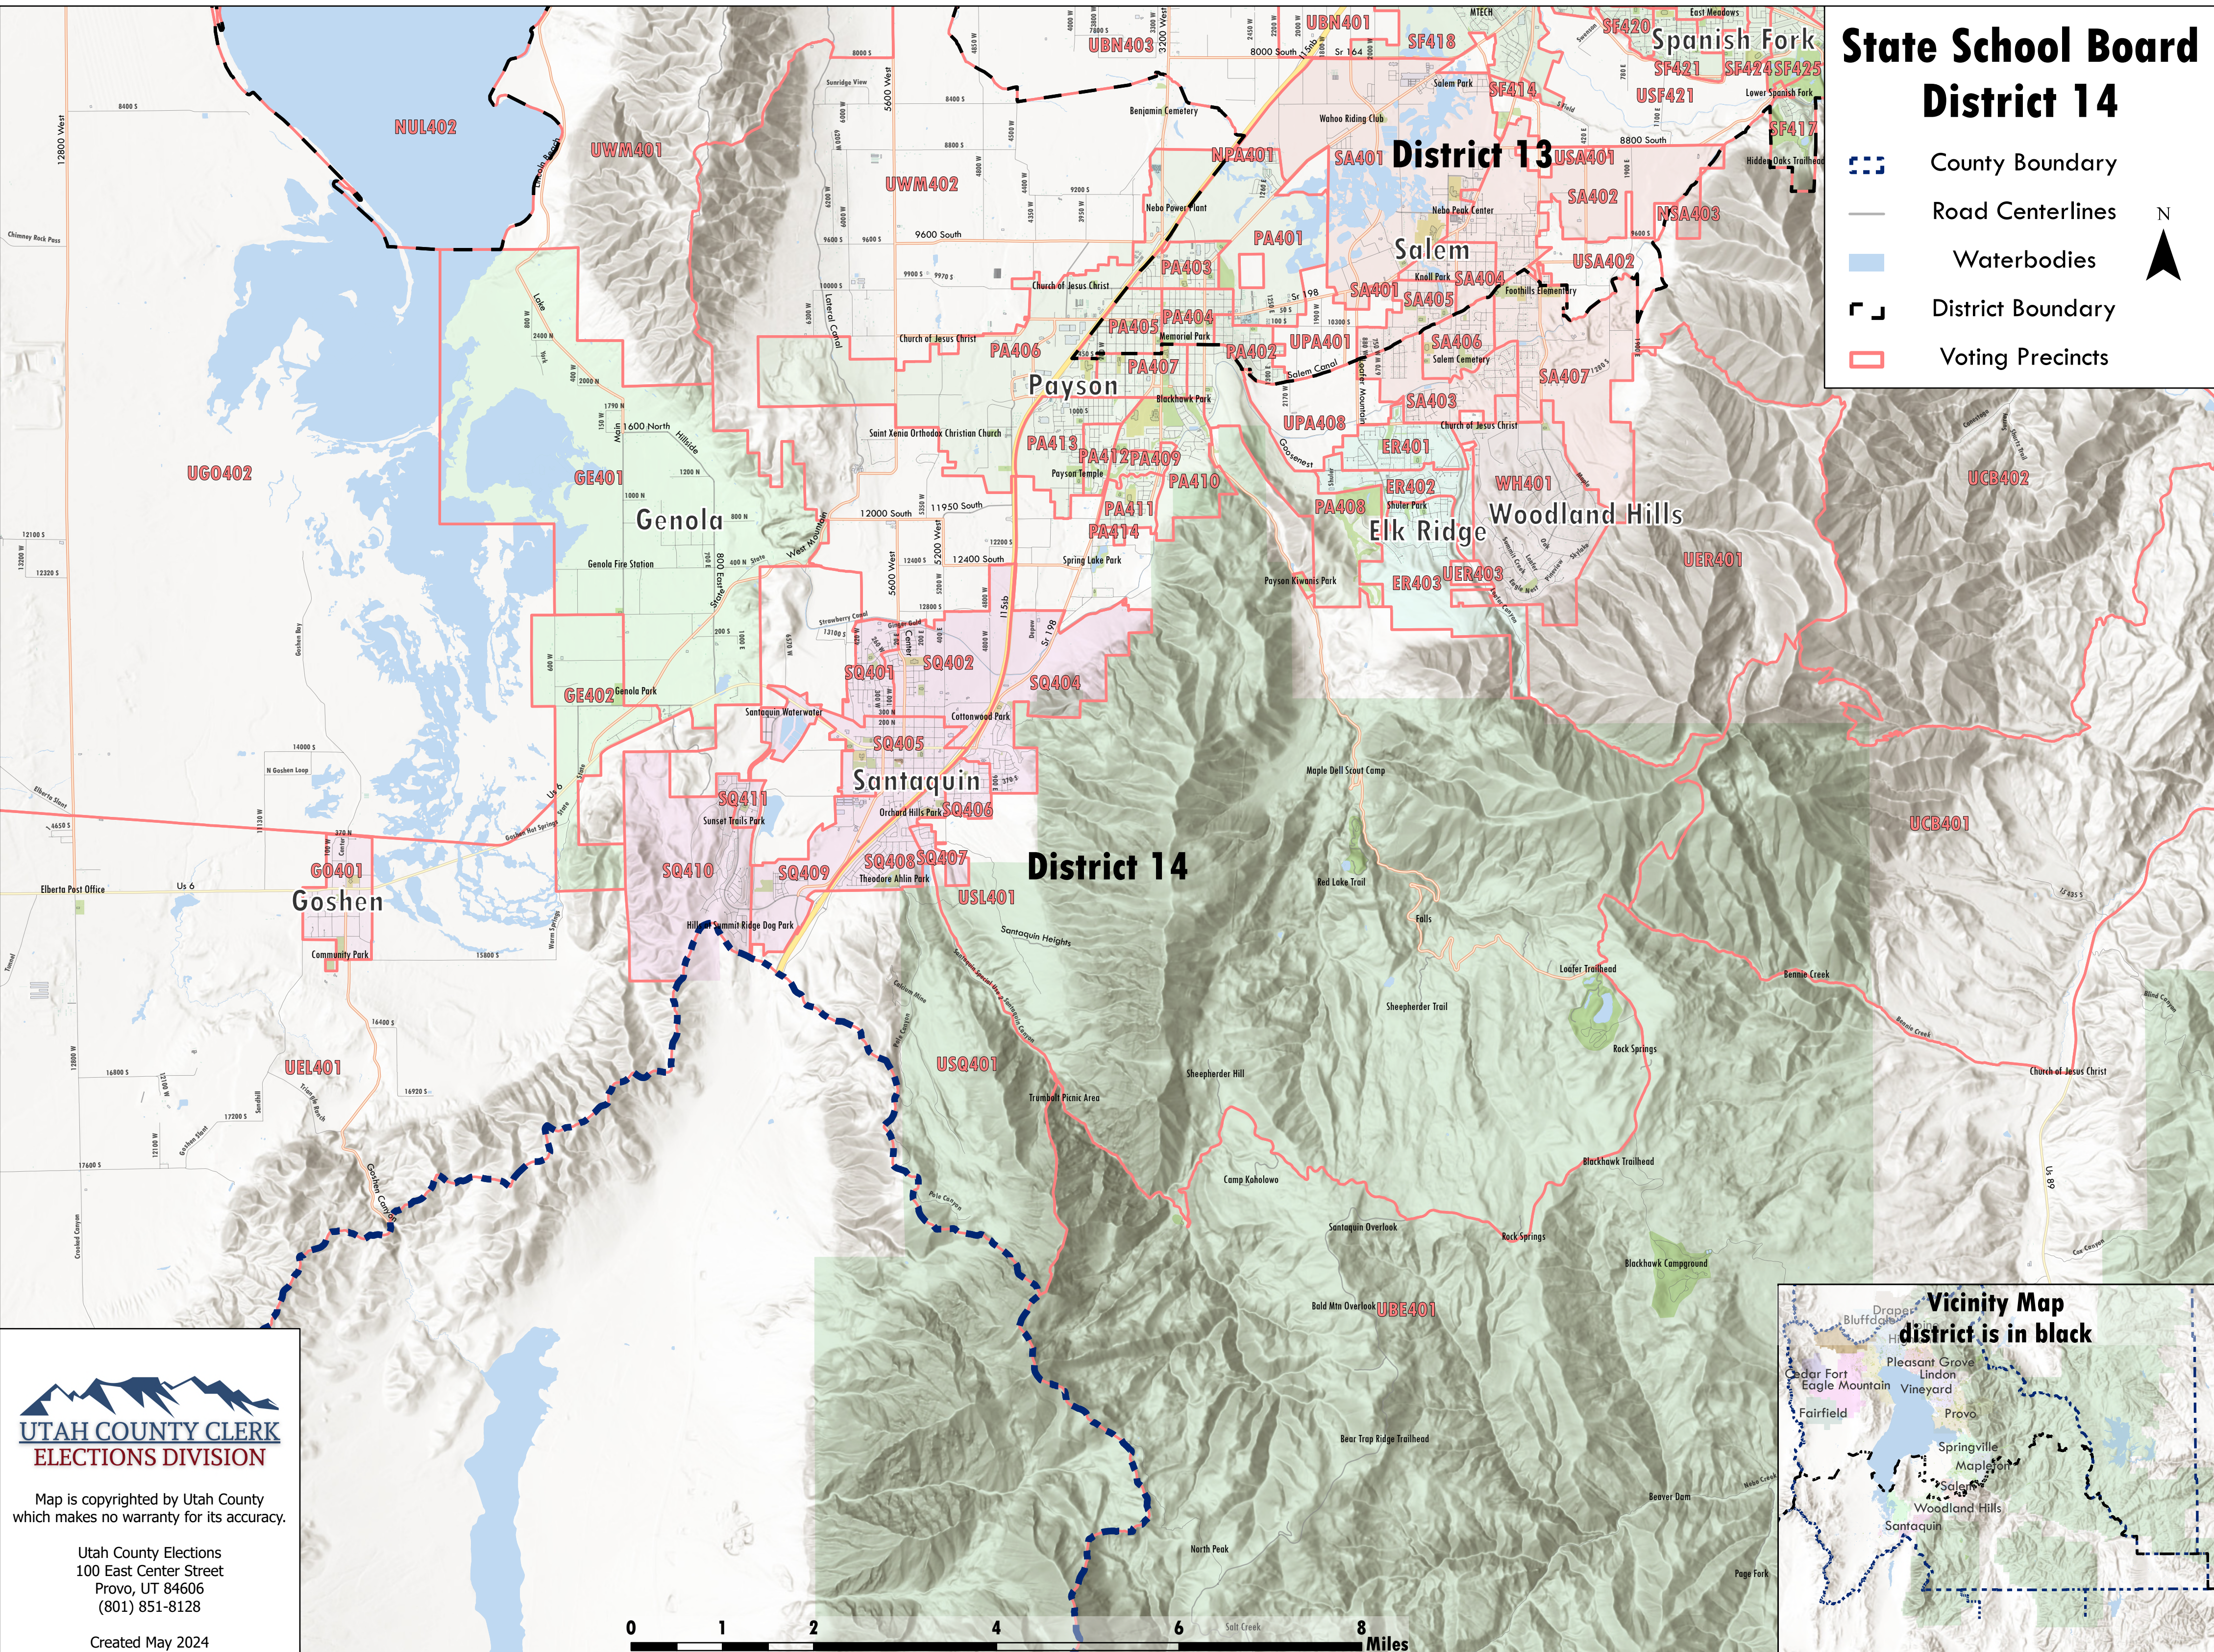

State School Board District 14

-  County Boundary
-  Road Centerlines
-  Waterbodies
-  District Boundary
-  Voting Precincts

Map is copyrighted by Utah County which makes no warranty for its accuracy.

Utah County Elections
 100 East Center Street
 Provo, UT 84606
 (801) 851-8128