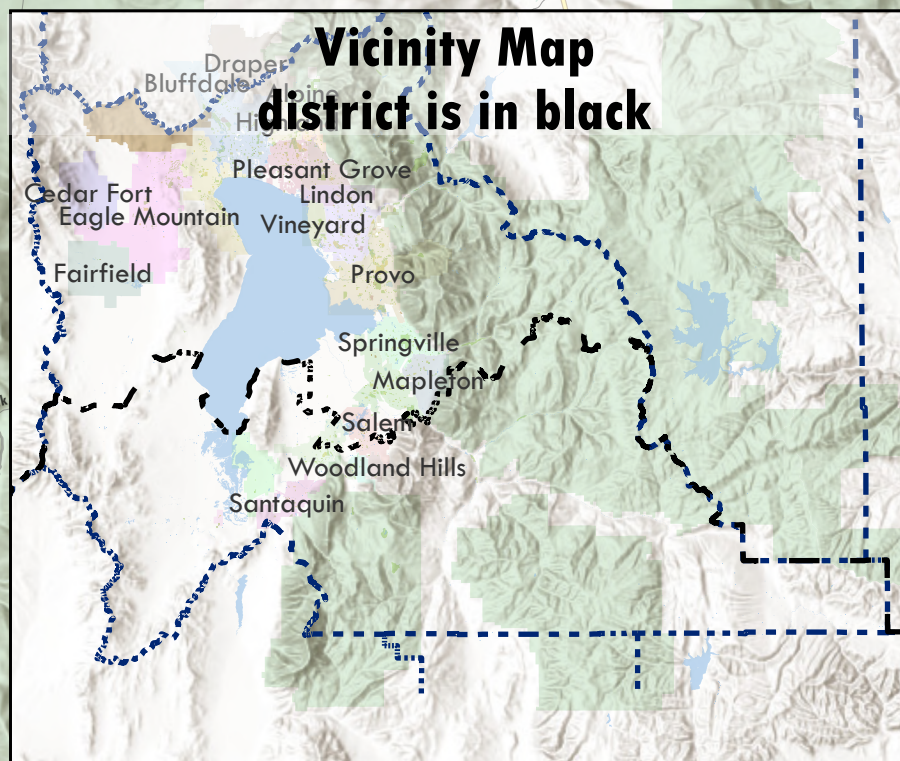

State School Board District 14

-  County Boundary
-  Road Centerlines
-  Waterbodies
-  District Boundary
-  Voting Precincts

Map is copyrighted by Utah County which makes no warranty for its accuracy.

Utah County Elections
 100 East Center Street
 Provo, UT 84606
 (801) 851-8128