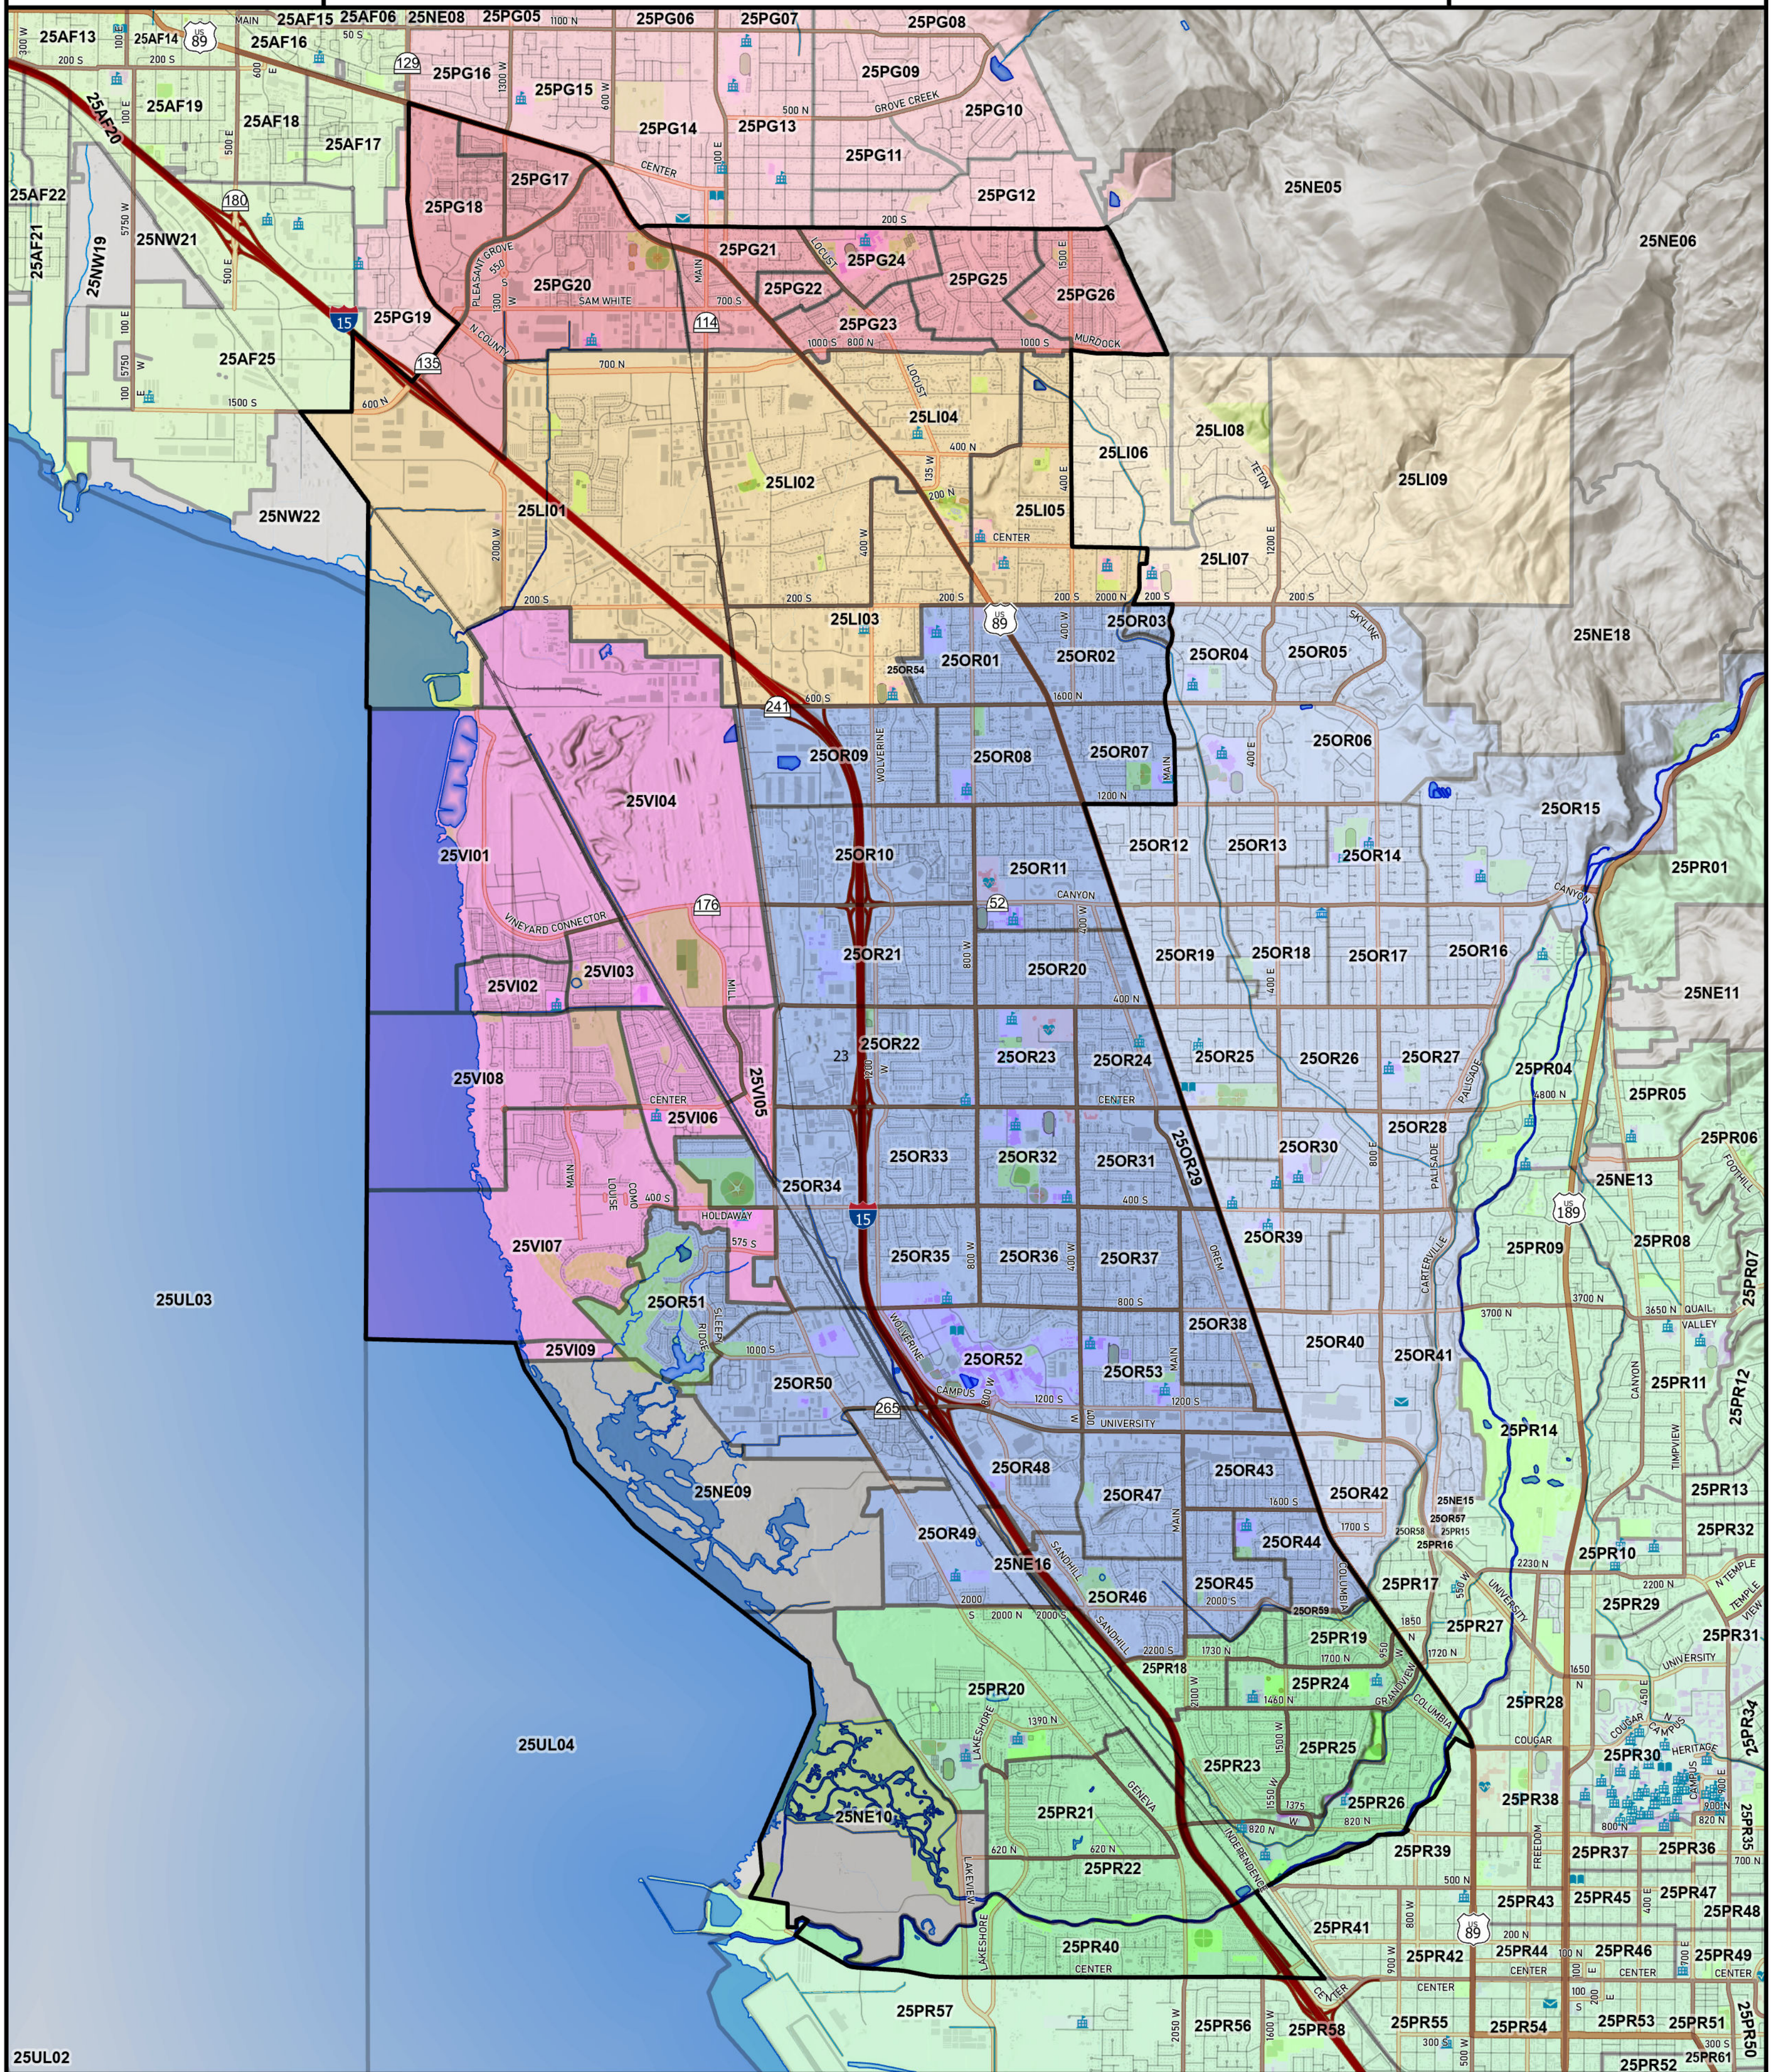

# State Senate 23

Legend			
	Government Facility		Railroads
	Hospital		Canal or Ditch
	Library		Stream or River
	Post Office		Stream or River - Intermittent
	Education Facility		State Senate 23
	Education		Golf Course
	Emergency and Law Enforcement		Park
	Health and Medical		Precincts by City
	Government and Military		American Fork
			Lindon
			Orem
			Pleasant Grove
			Provo
			Unincorporated
			Vineyard