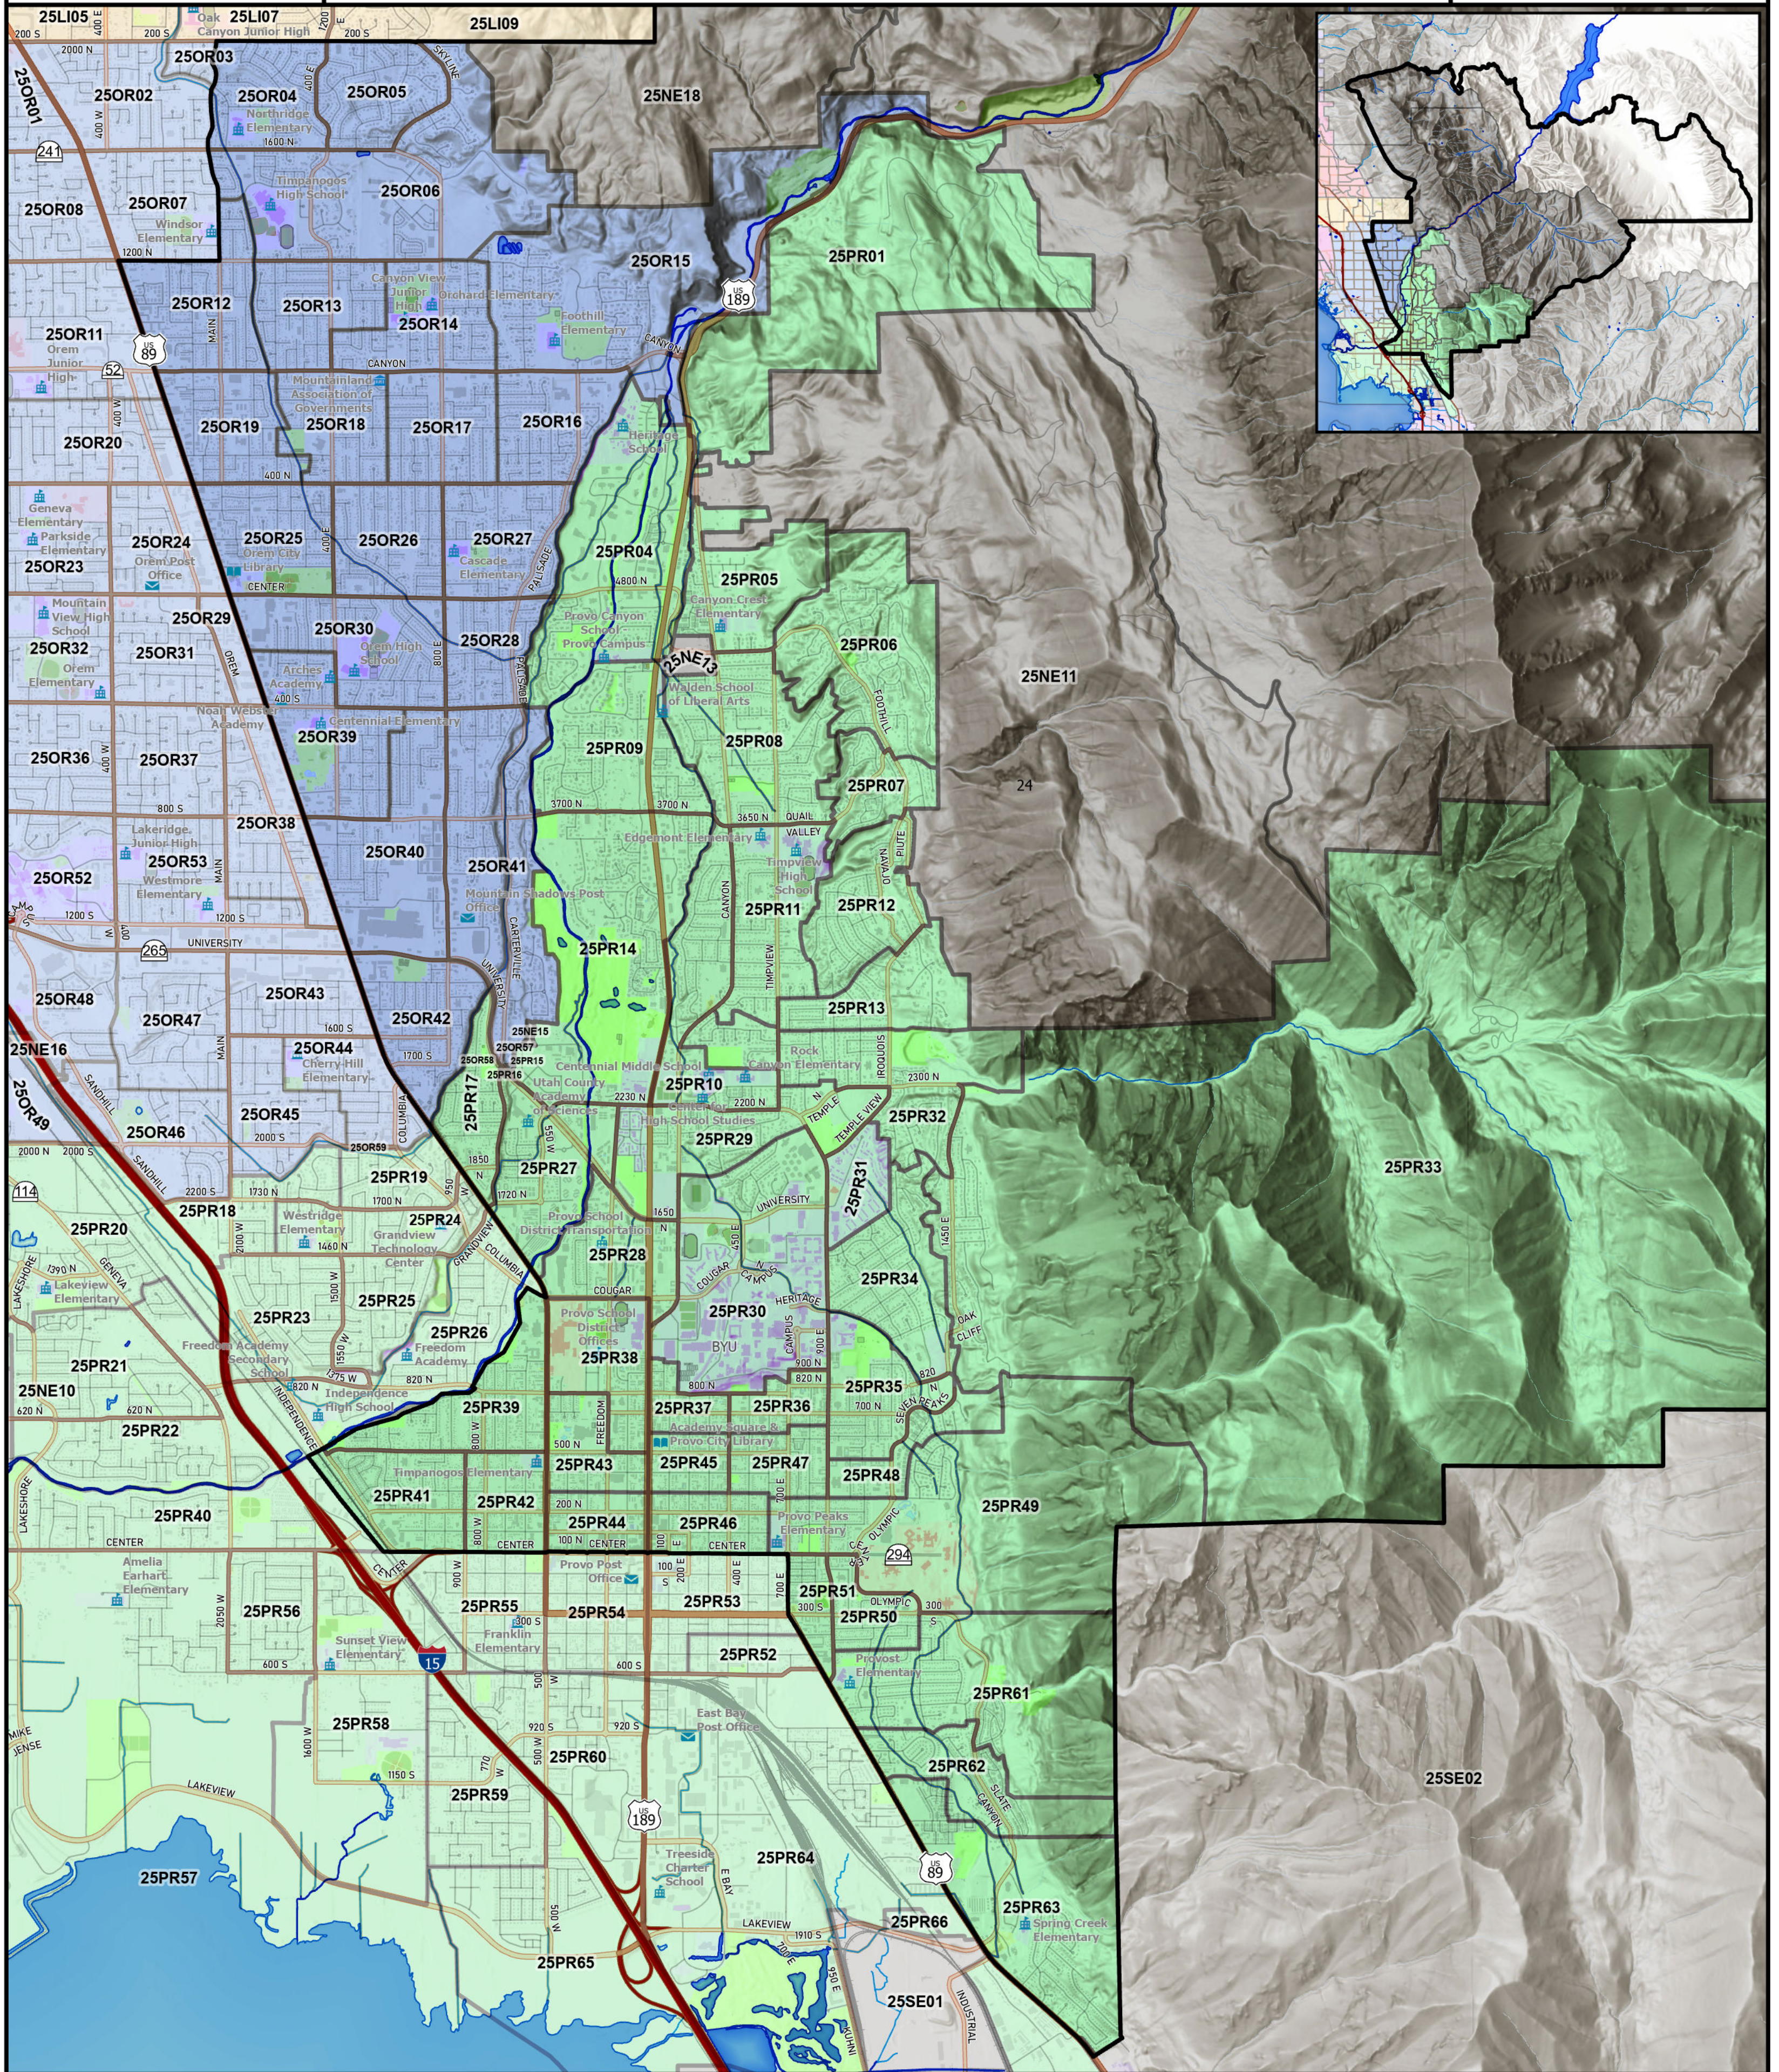

State Senate 24

Government Facility	Railroads	State Senate 24	Education	Precincts by City	Unincorporated
Library	Canal or Ditch	Golf Course	Emergency Response and Law Enforcement	Lindon	
Post Office	Stream or River	Park	Health and Medical	Orem	
Education Facility	Stream or River - Intermittent		Government and Military	Provo	