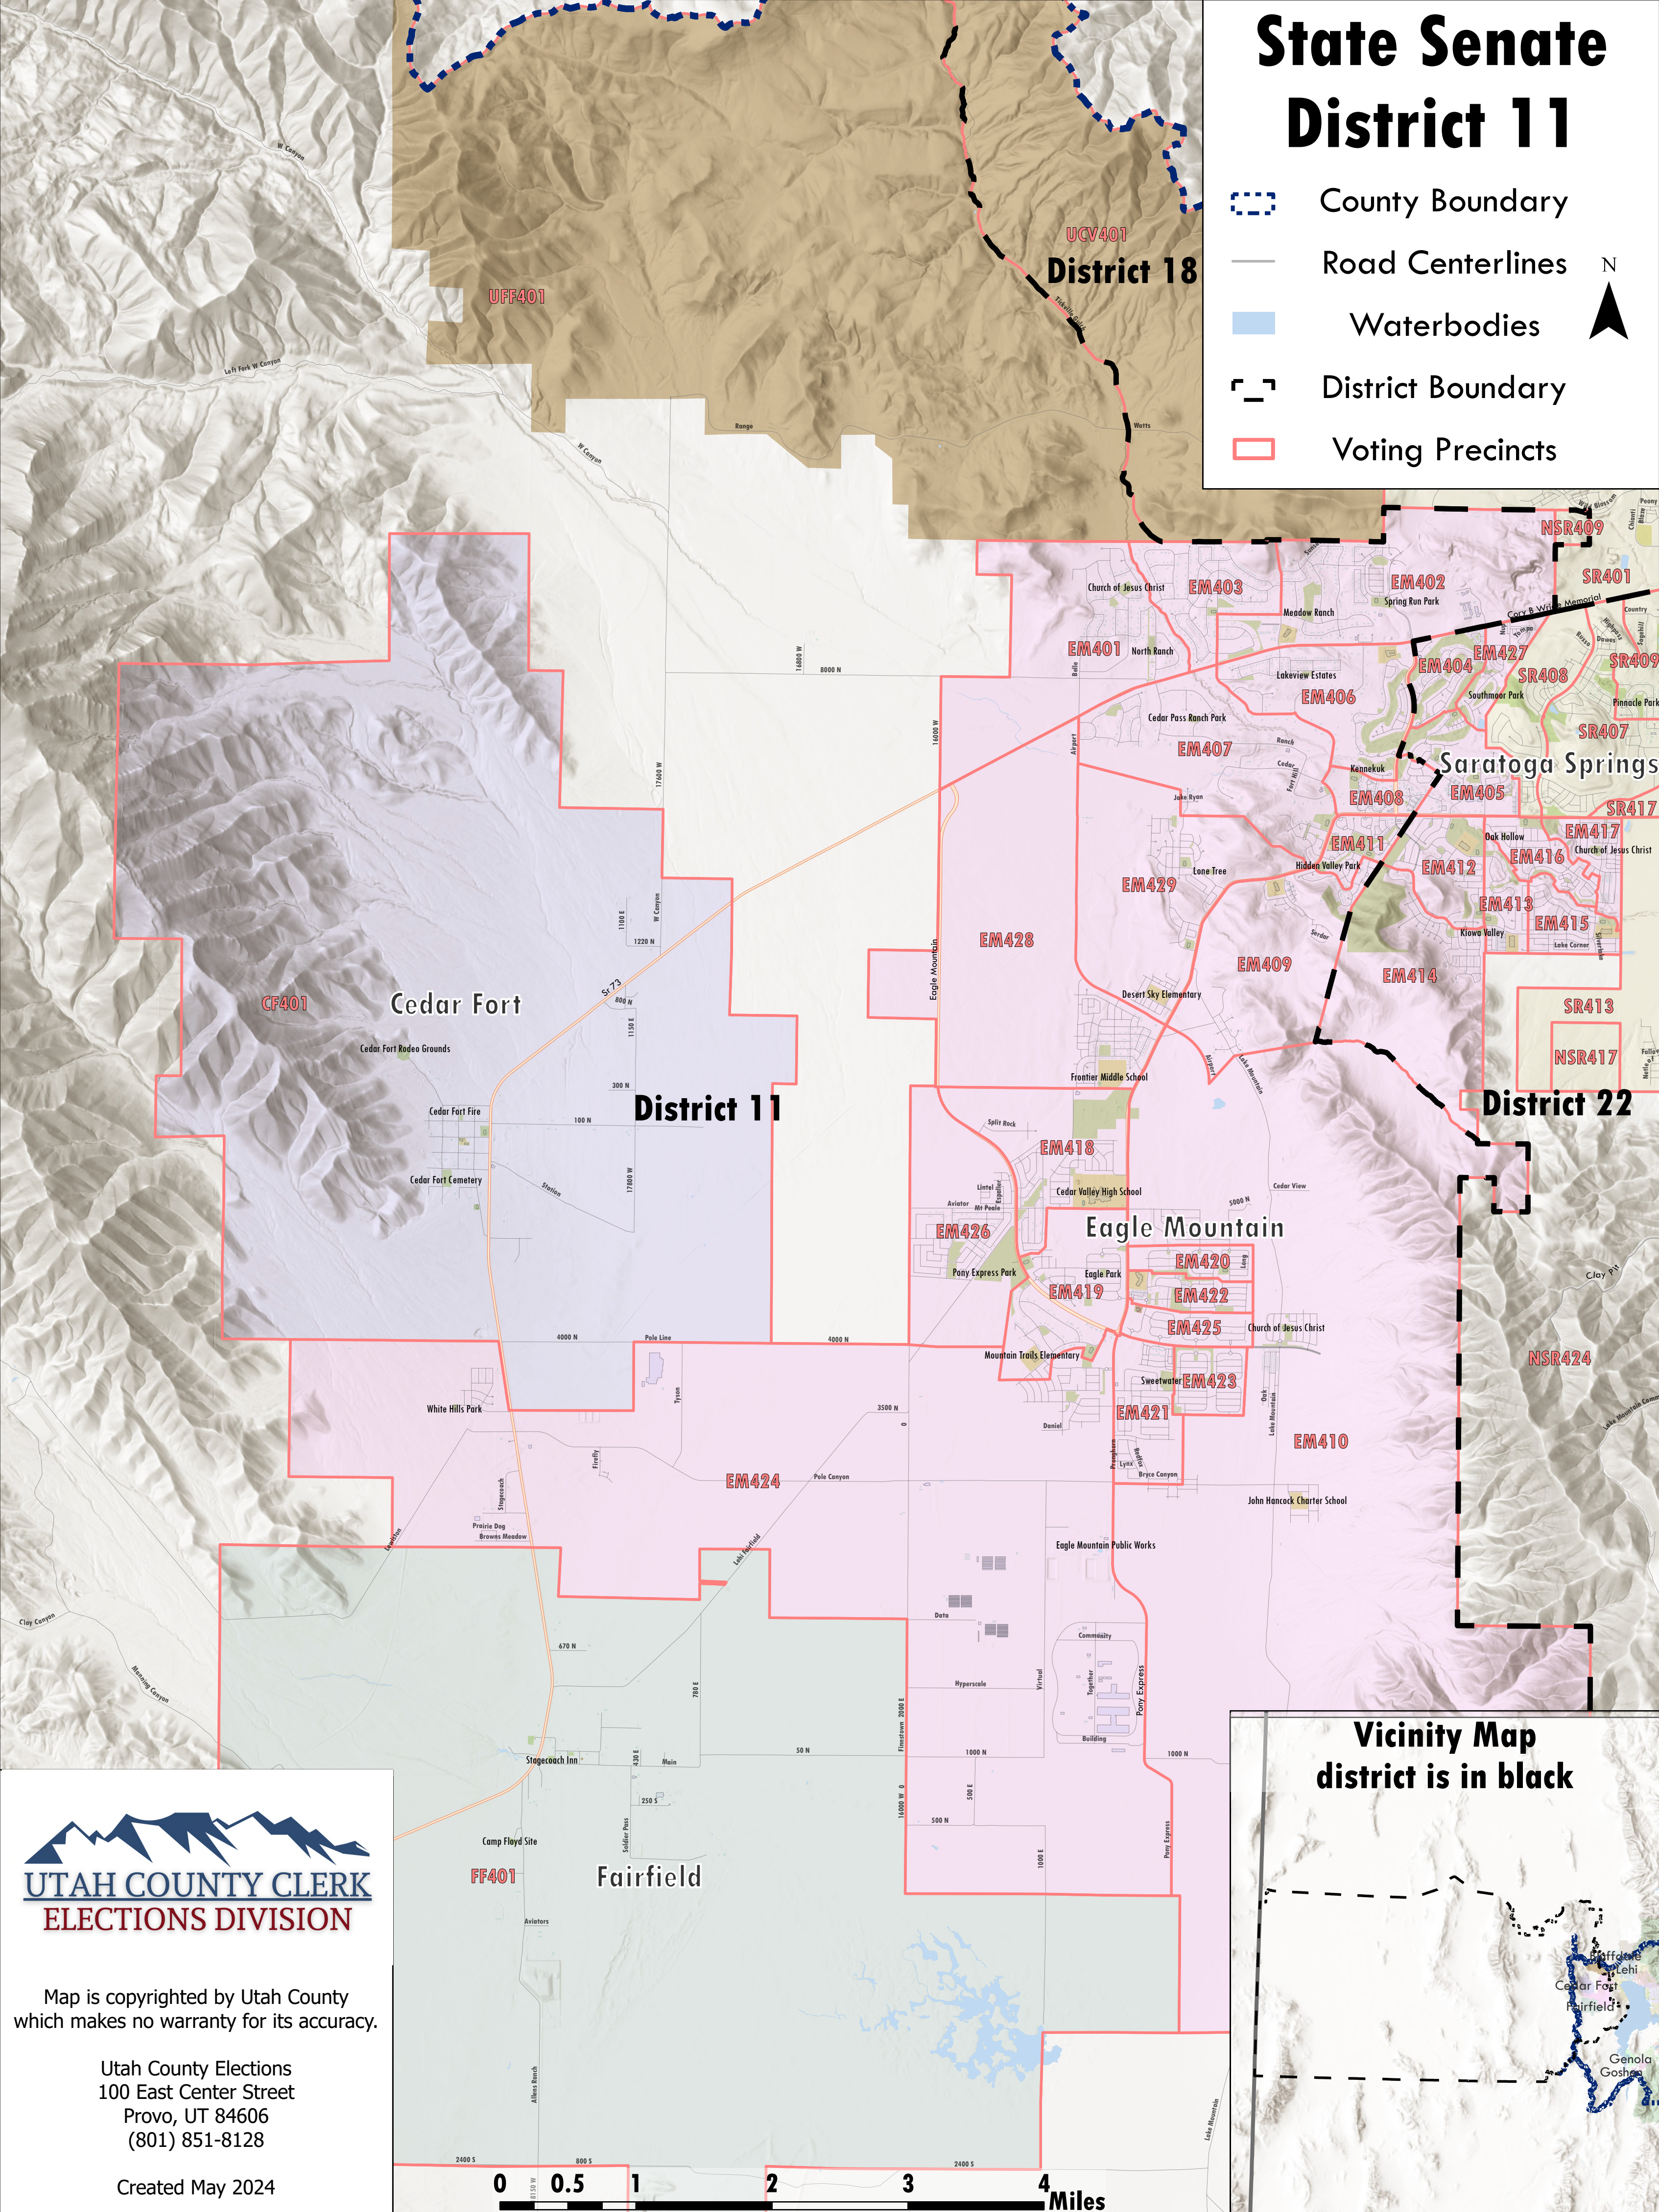

# State Senate District 11

-  County Boundary
-  Road Centerlines
-  Waterbodies
-  District Boundary
-  Voting Precincts

Map is copyrighted by Utah County which makes no warranty for its accuracy.

Utah County Elections  
 100 East Center Street  
 Provo, UT 84606  
 (801) 851-8128

Created May 2024