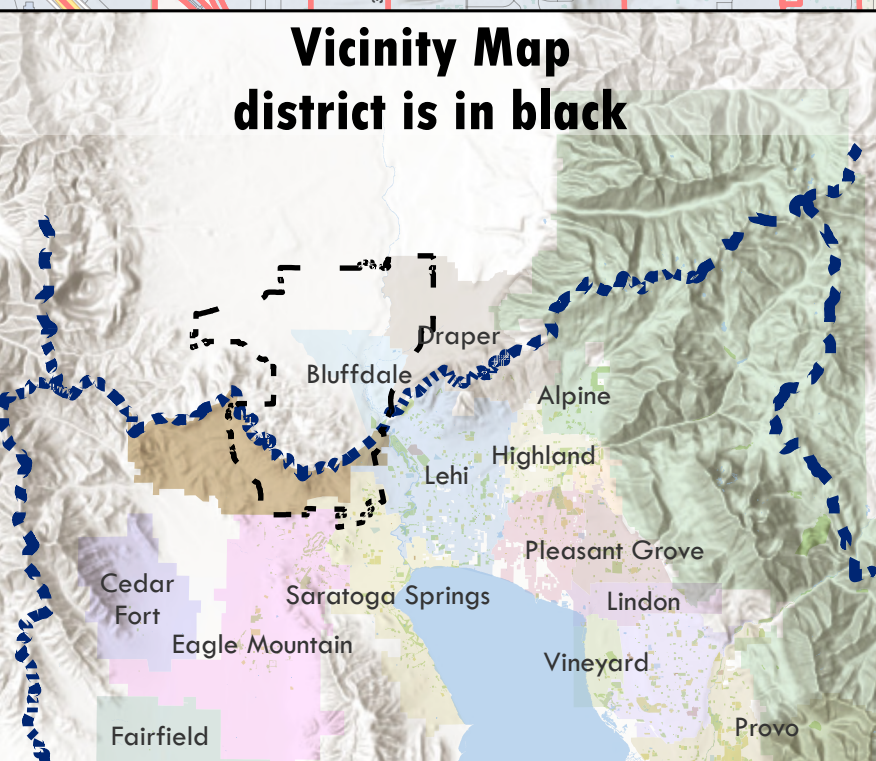

State Senate District 18

-  County Boundary
-  Road Centerlines
-  Waterbodies
-  District Boundary
-  Voting Precincts

Map is copyrighted by Utah County which makes no warranty for its accuracy.

Utah County Elections
 100 East Center Street
 Provo, UT 84606
 (801) 851-8128