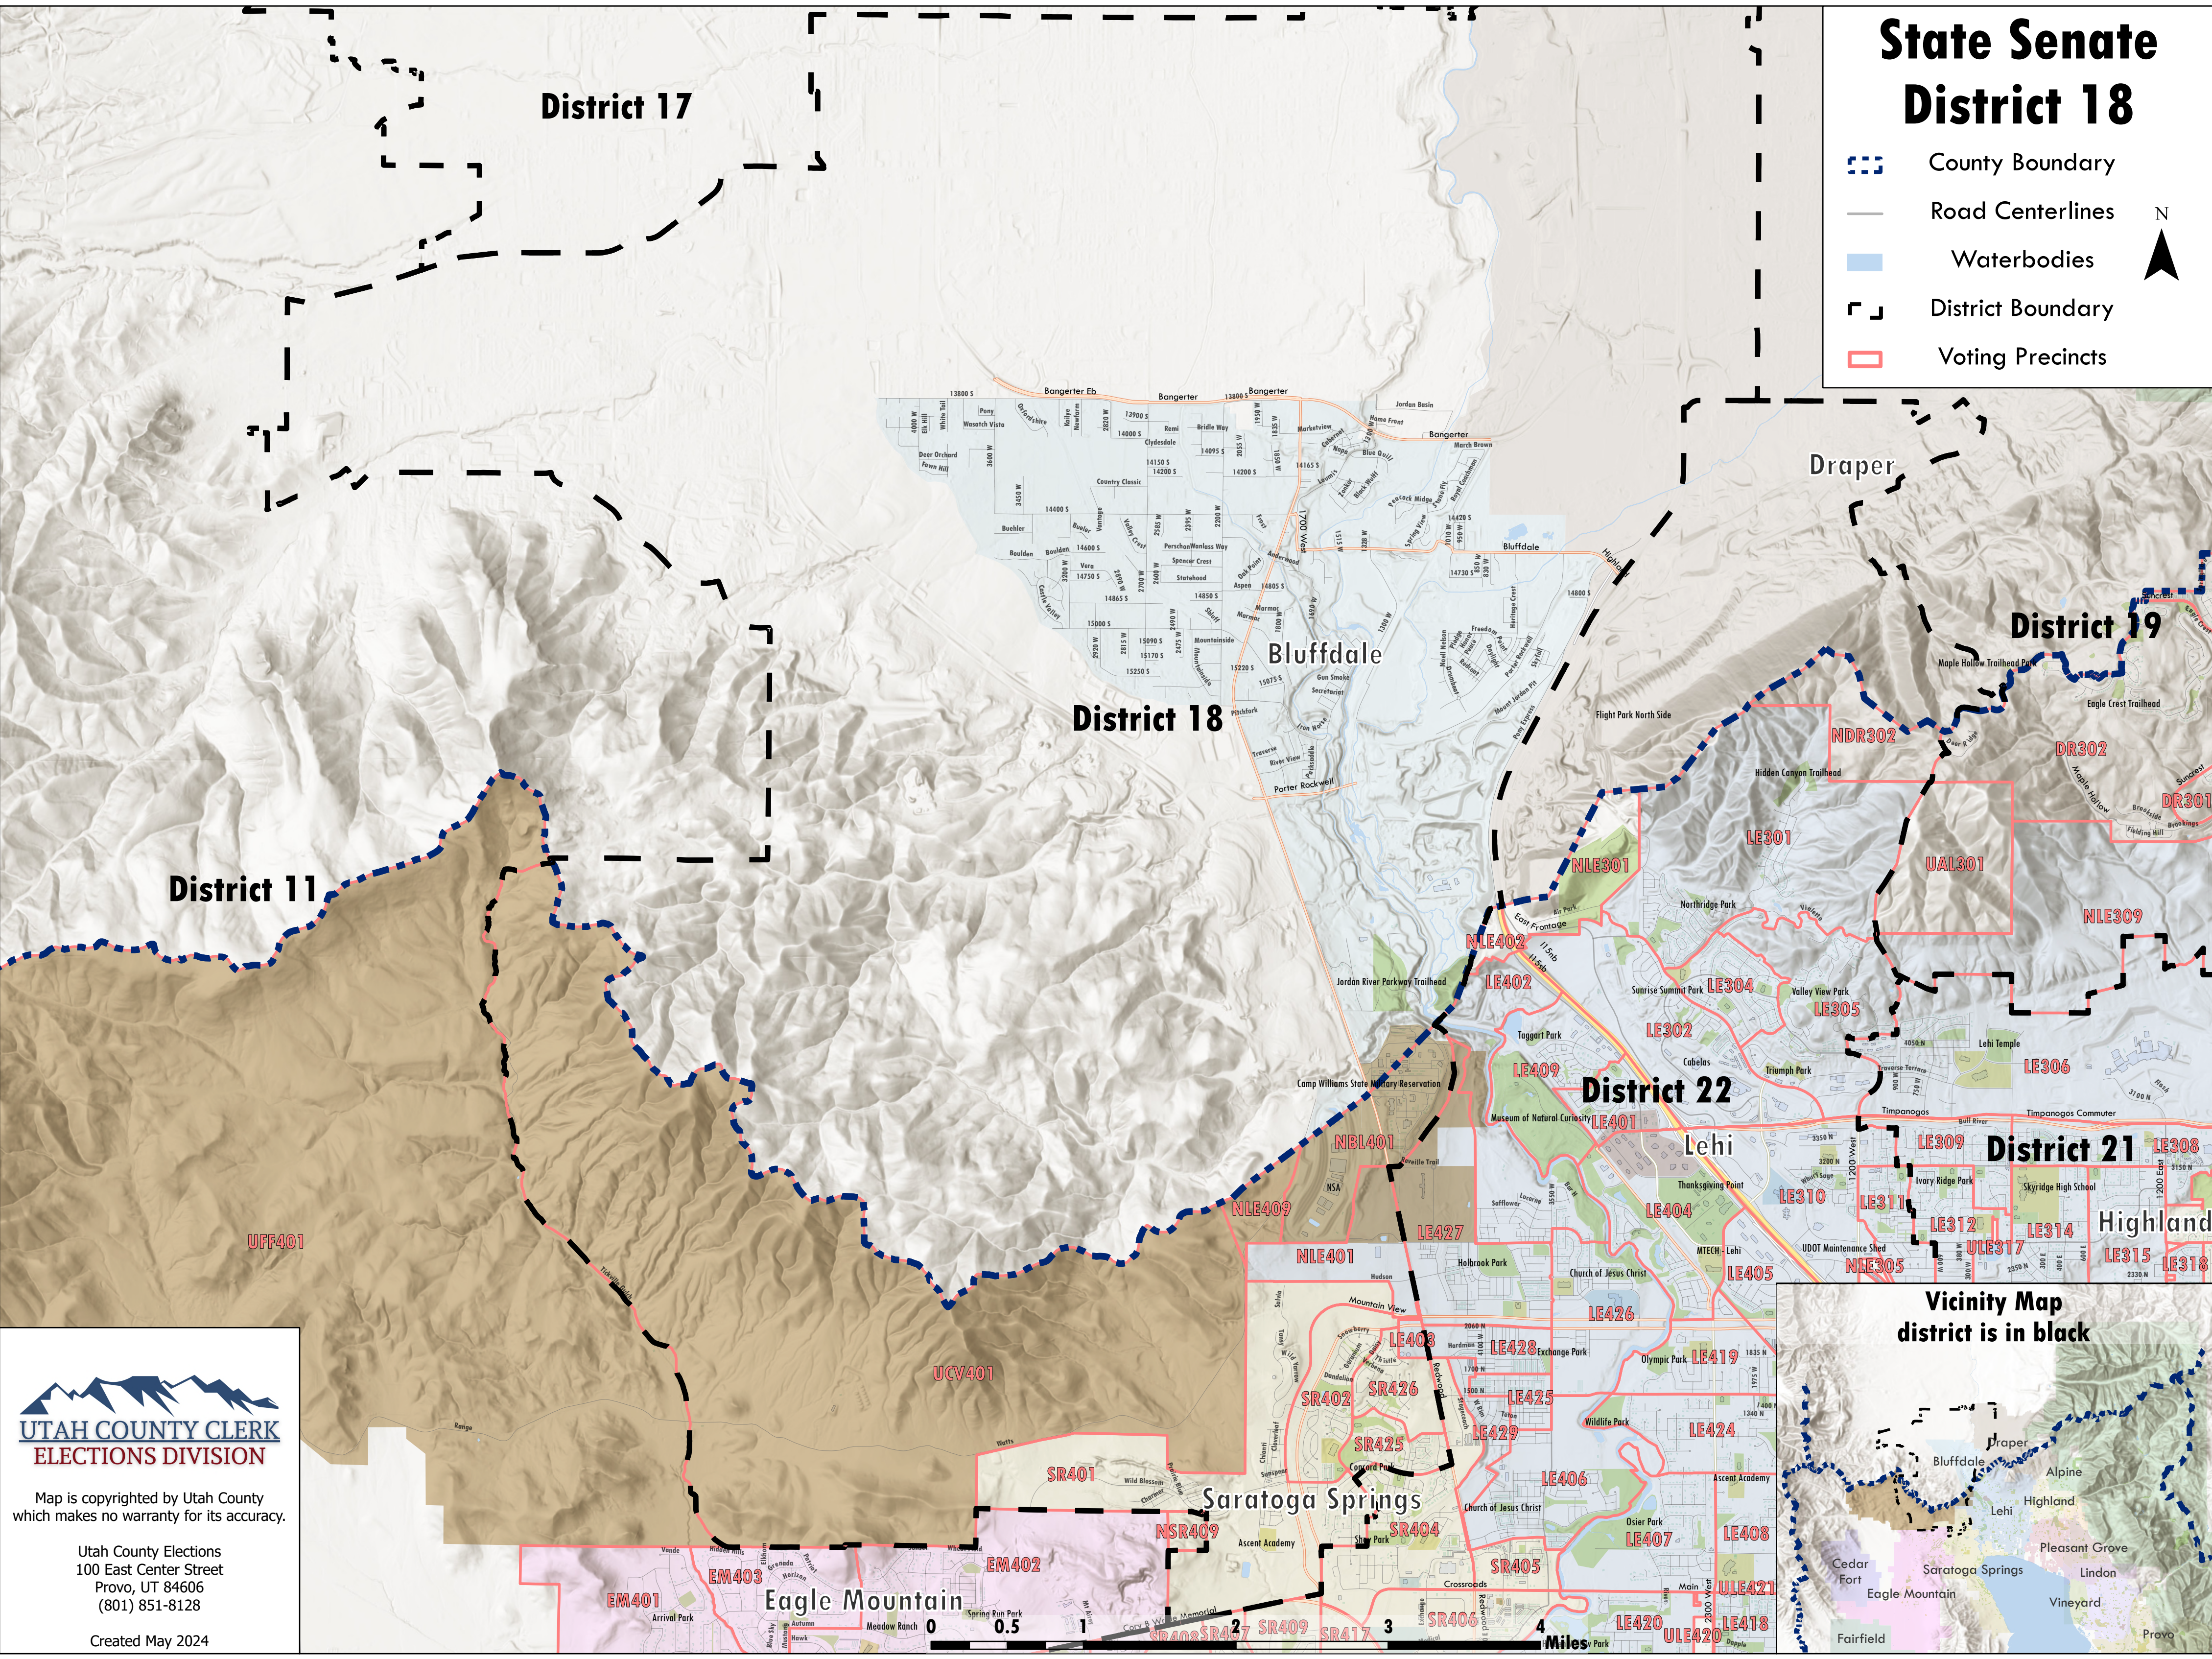

State Senate District 18

-  County Boundary
-  Road Centerlines
-  Waterbodies
-  District Boundary
-  Voting Precincts

Map is copyrighted by Utah County which makes no warranty for its accuracy.

Utah County Elections
 100 East Center Street
 Provo, UT 84606
 (801) 851-8128

Created May 2024