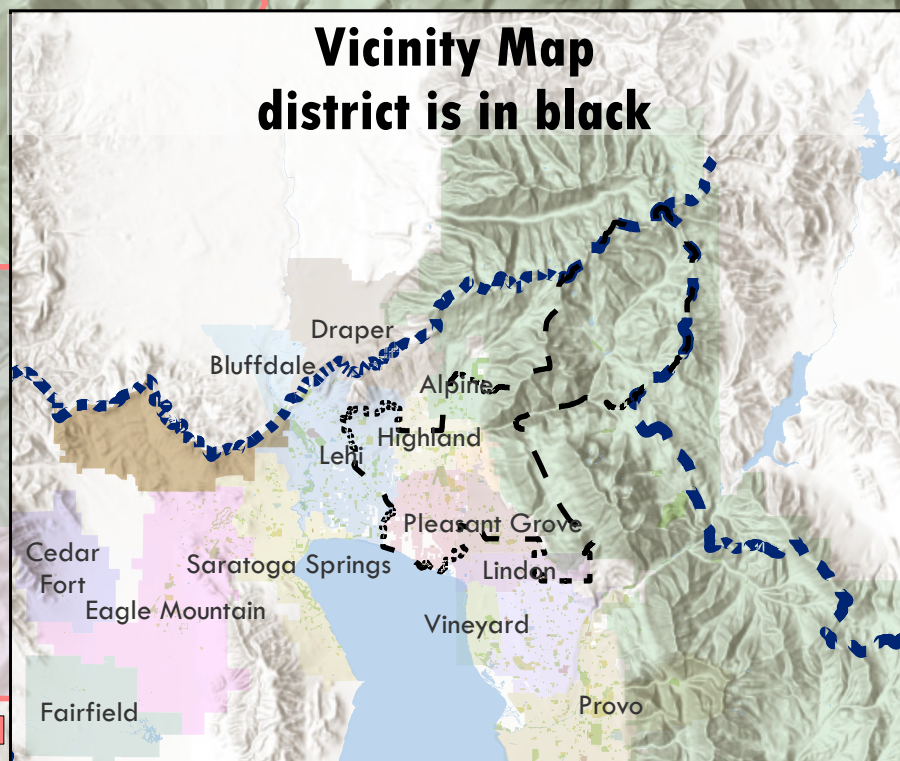

State Senate District 21

-  County Boundary
-  Road Centerlines
-  Waterbodies
-  District Boundary
-  Voting Precincts

UTAH COUNTY CLERK
ELECTIONS DIVISION

Map is copyrighted by Utah County
which makes no warranty for its accuracy.

Utah County Elections
100 East Center Street
Provo, UT 84606
(801) 851-8128

Created May 2024

0 0.5 1 2 Miles