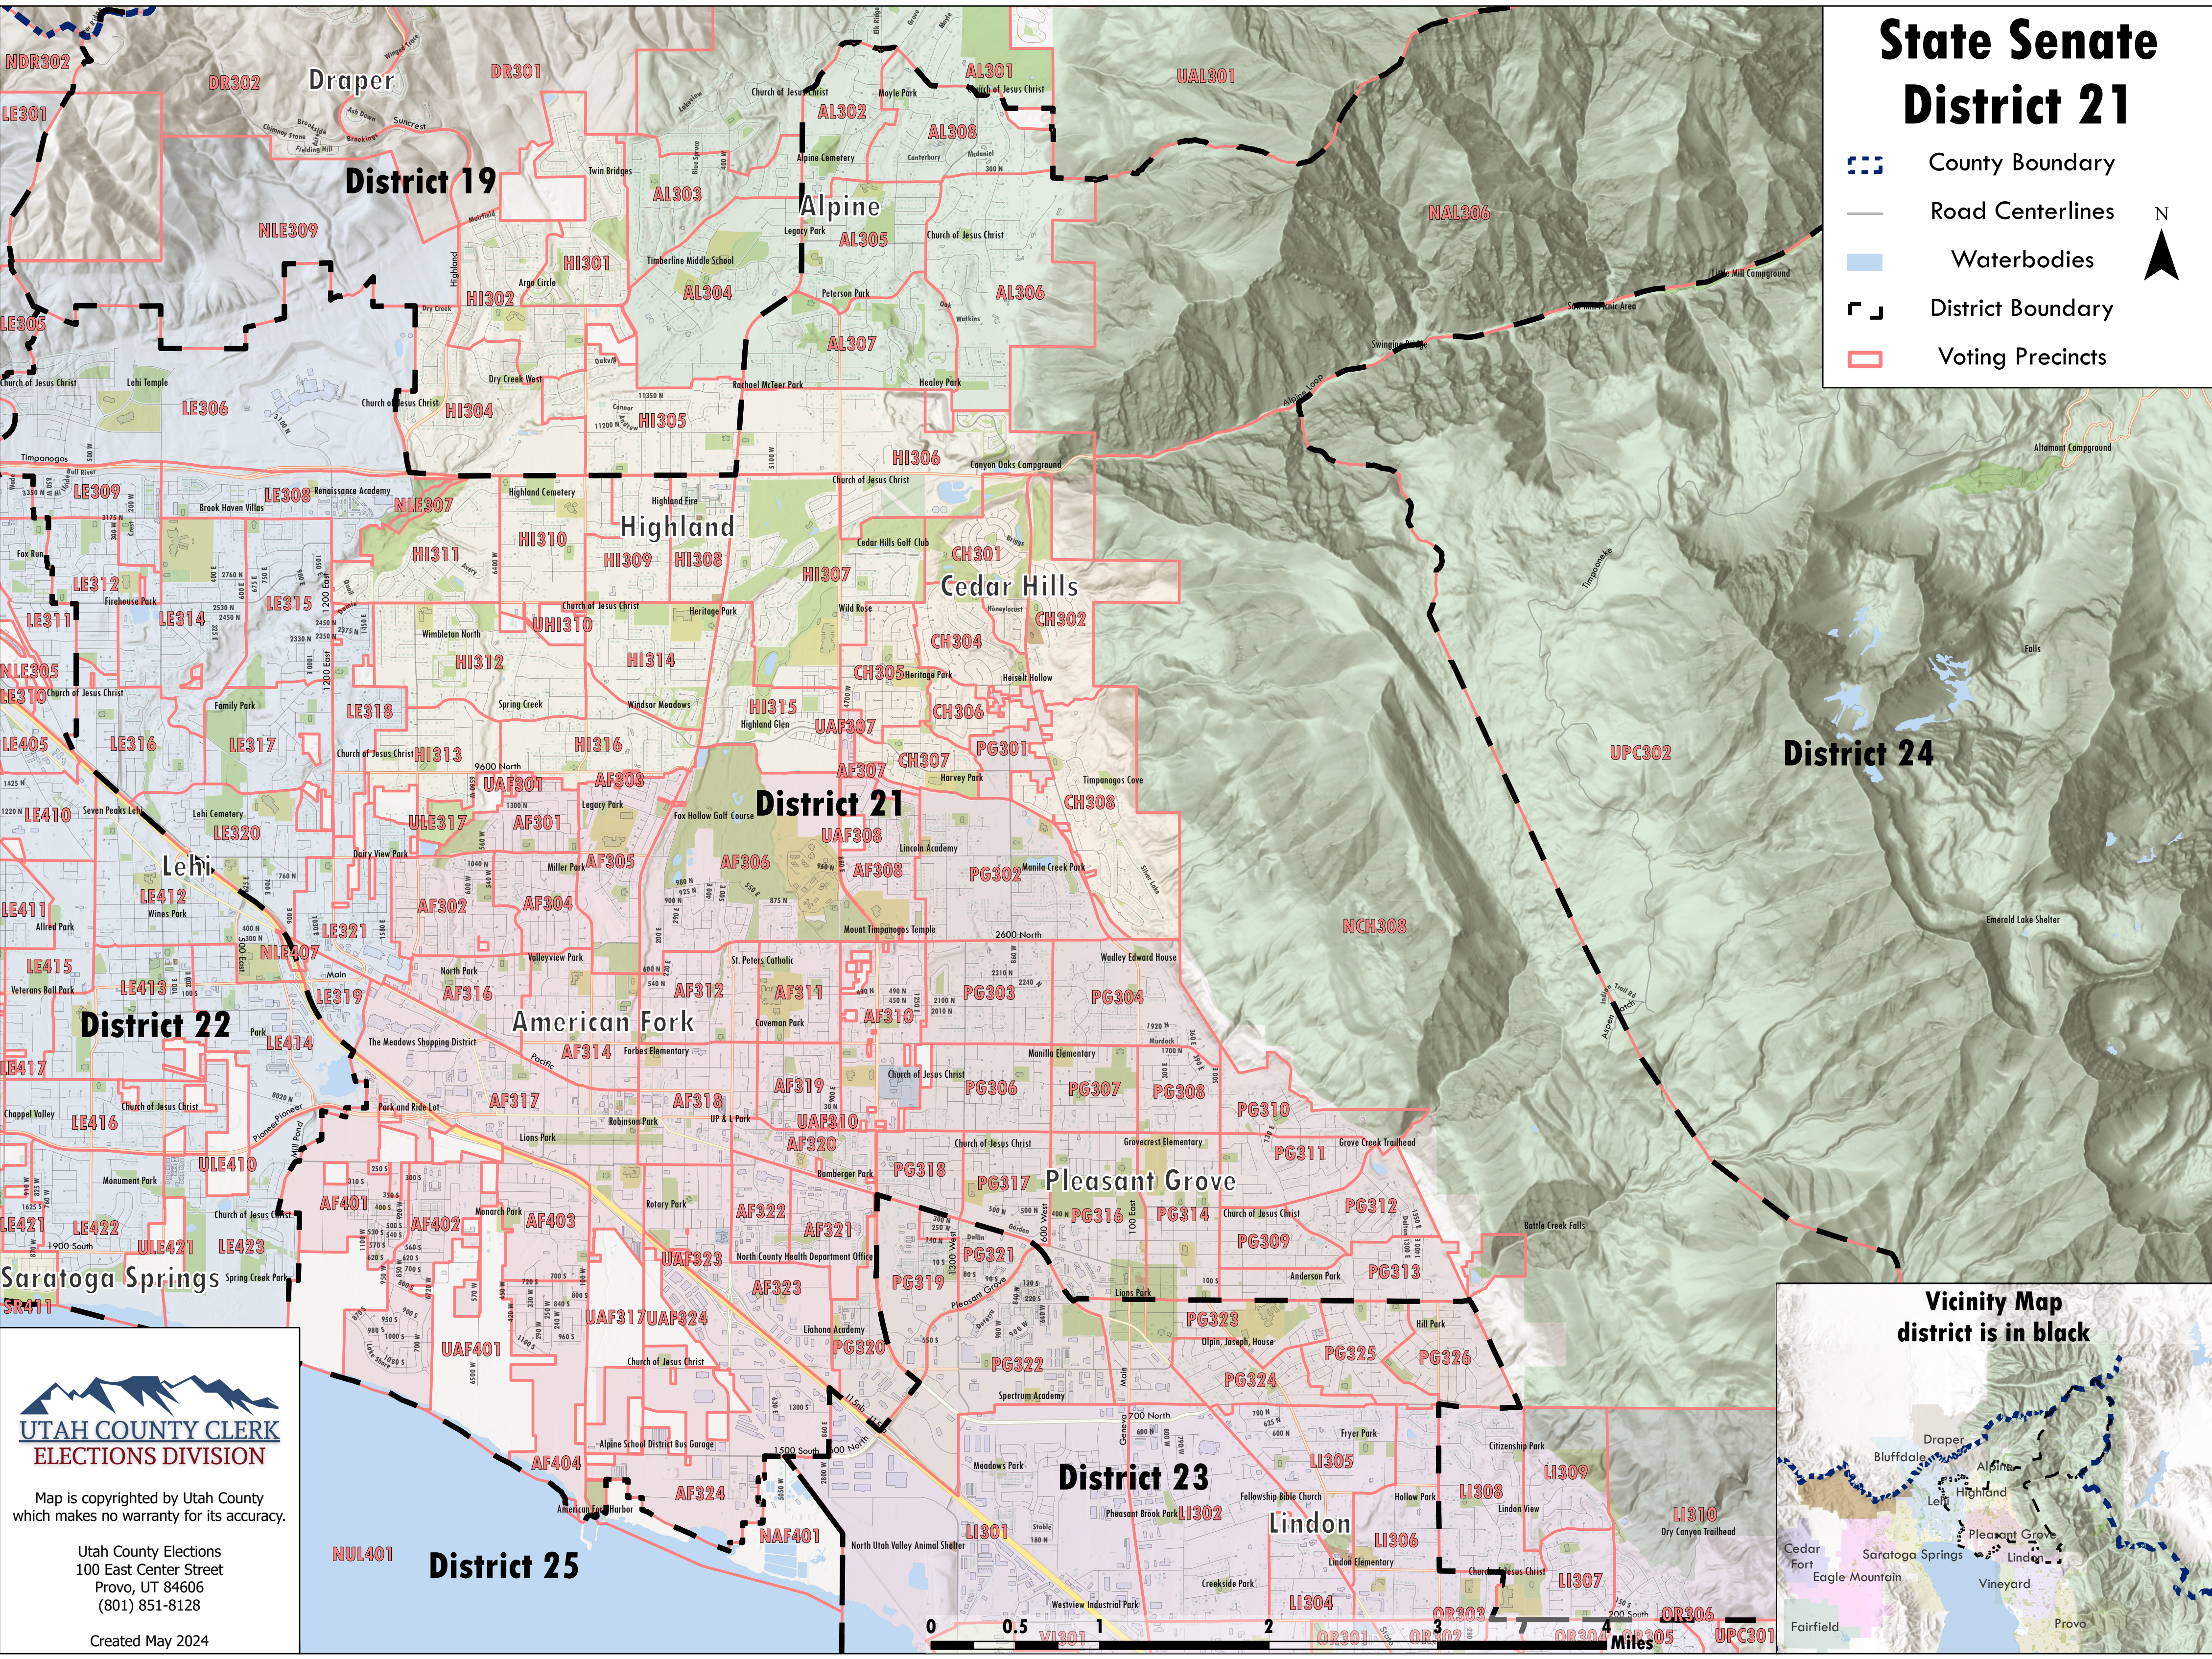

State Senate District 21

-  County Boundary
-  Road Centerlines
-  Waterbodies
-  District Boundary
-  Voting Precincts

UTAH COUNTY CLERK
ELECTIONS DIVISION

Map is copyrighted by Utah County
which makes no warranty for its accuracy.

Utah County Elections
100 East Center Street
Provo, UT 84606
(801) 851-8128

Created May 2024

0 0.5 1 2 Miles