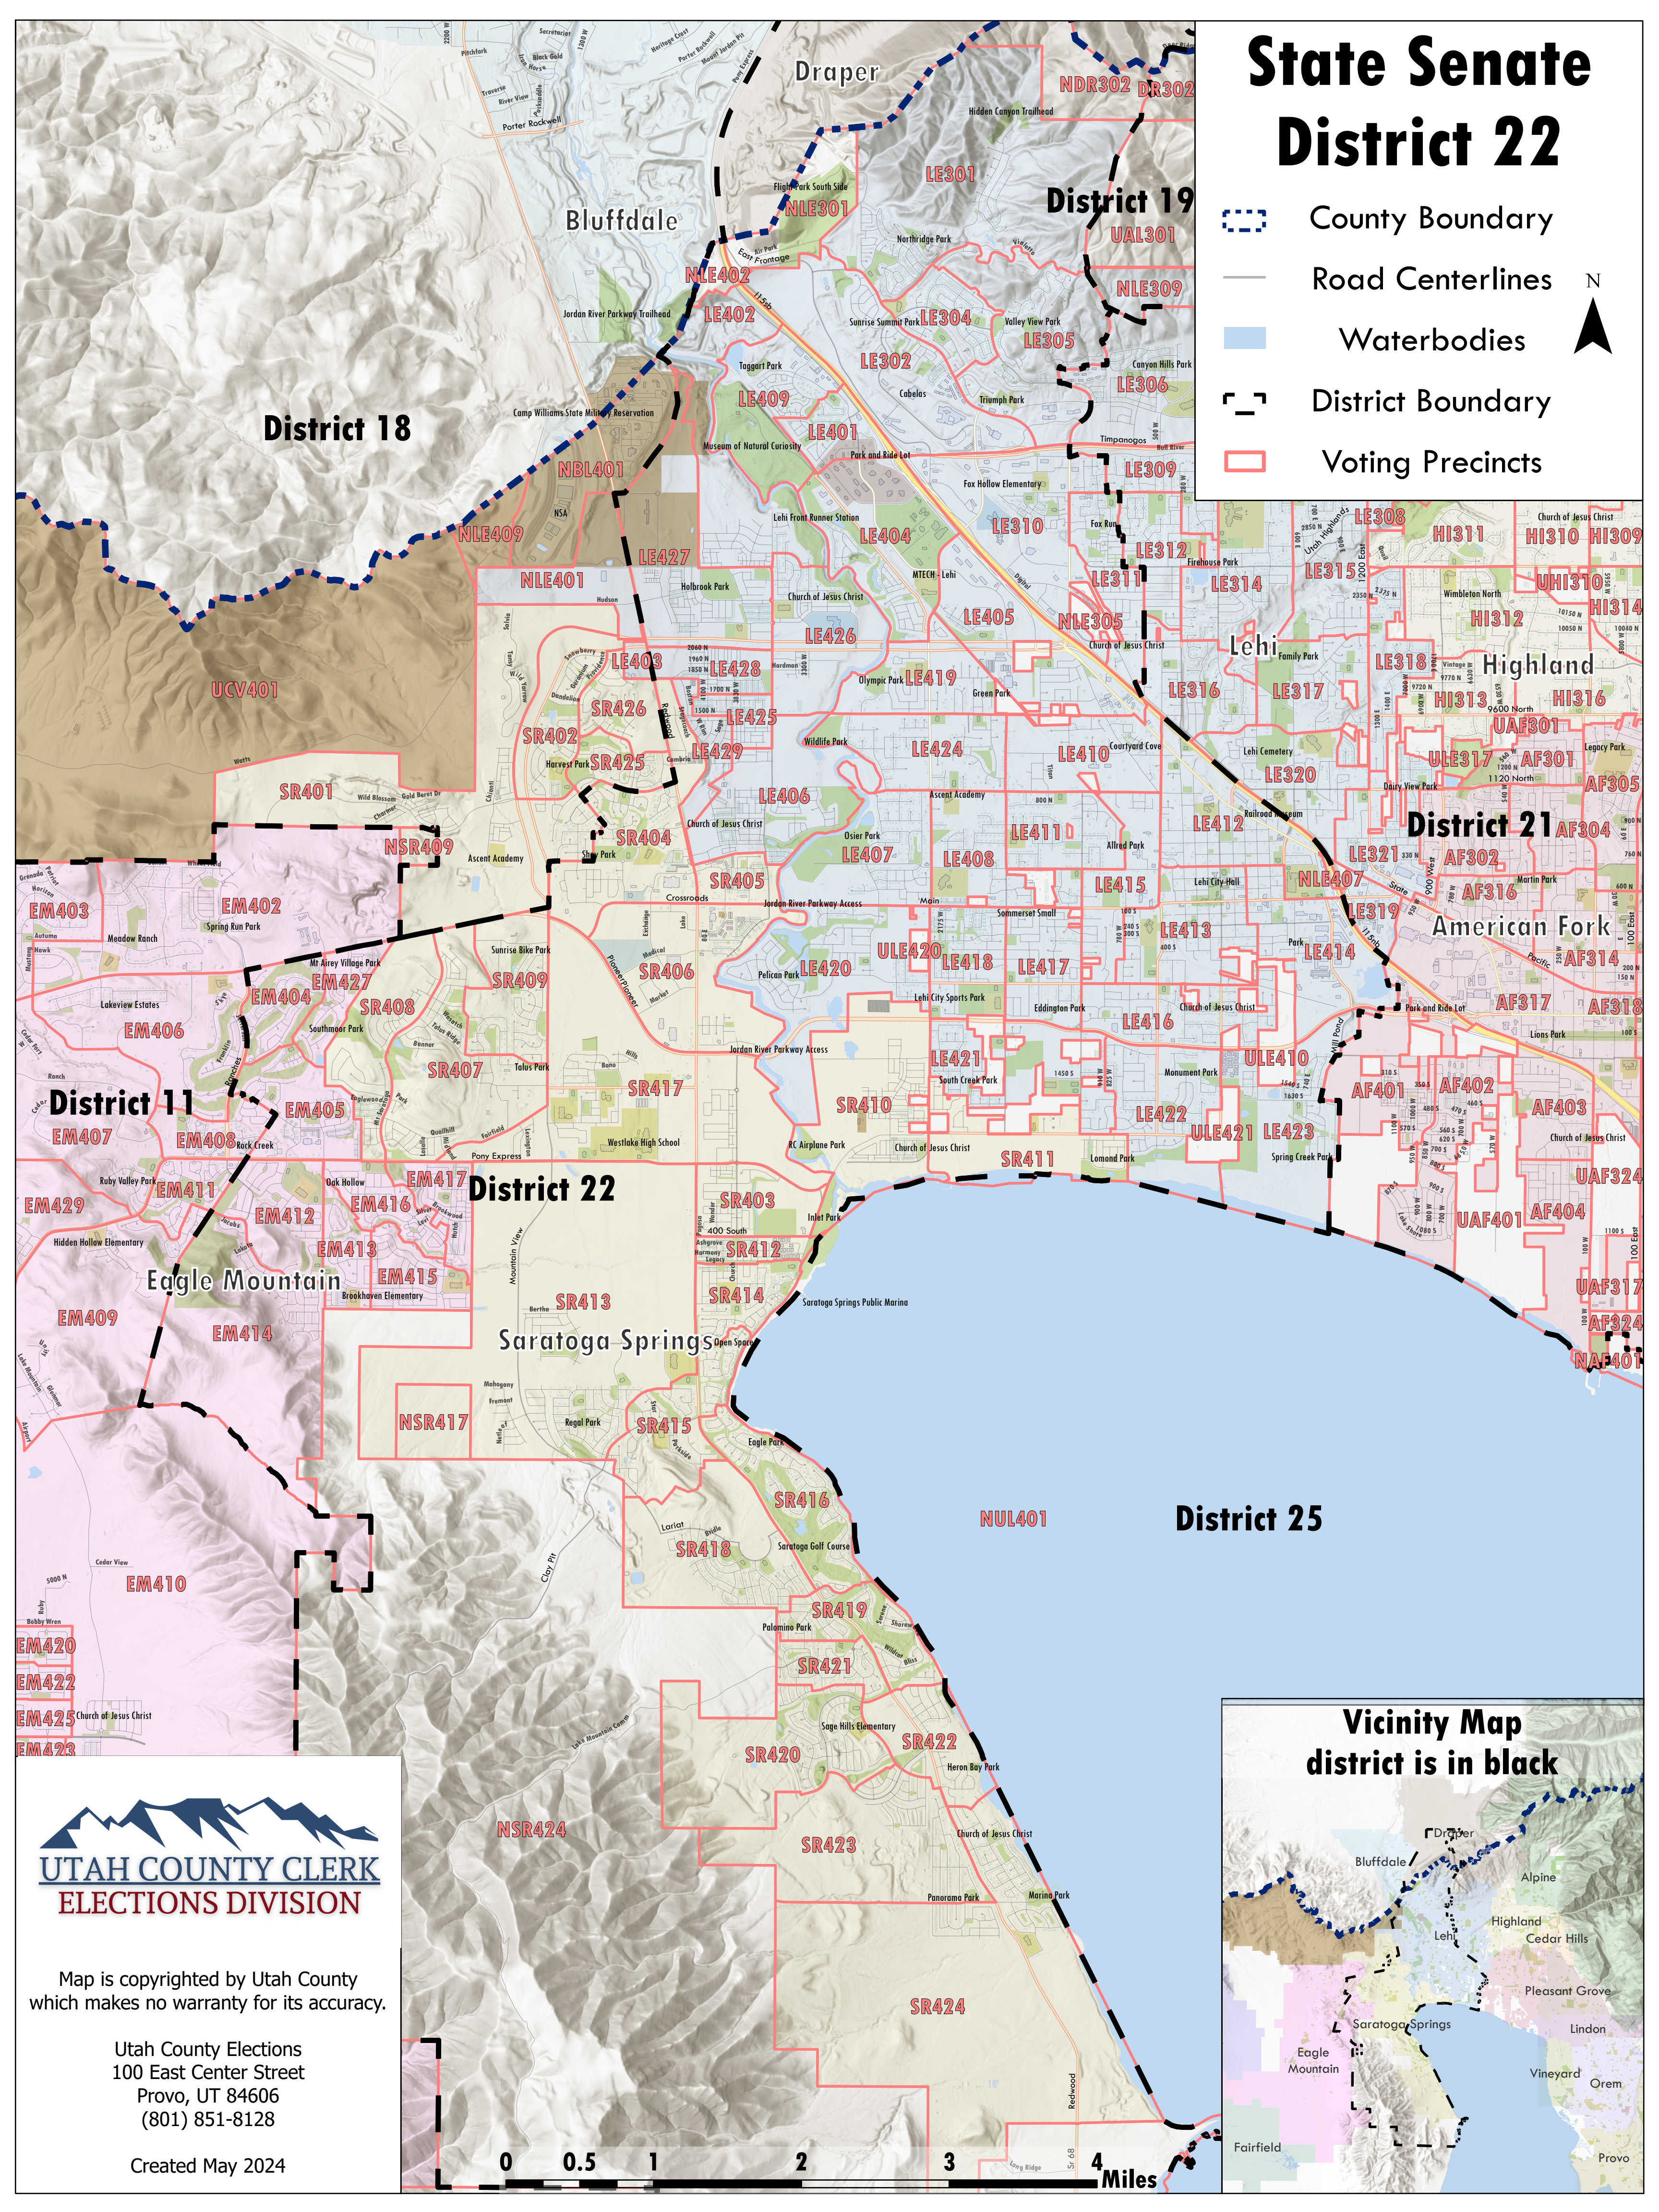

State Senate District 22

-  County Boundary
-  Road Centerlines
-  Waterbodies
-  District Boundary
-  Voting Precincts

Map is copyrighted by Utah County which makes no warranty for its accuracy.

Utah County Elections
 100 East Center Street
 Provo, UT 84606
 (801) 851-8128