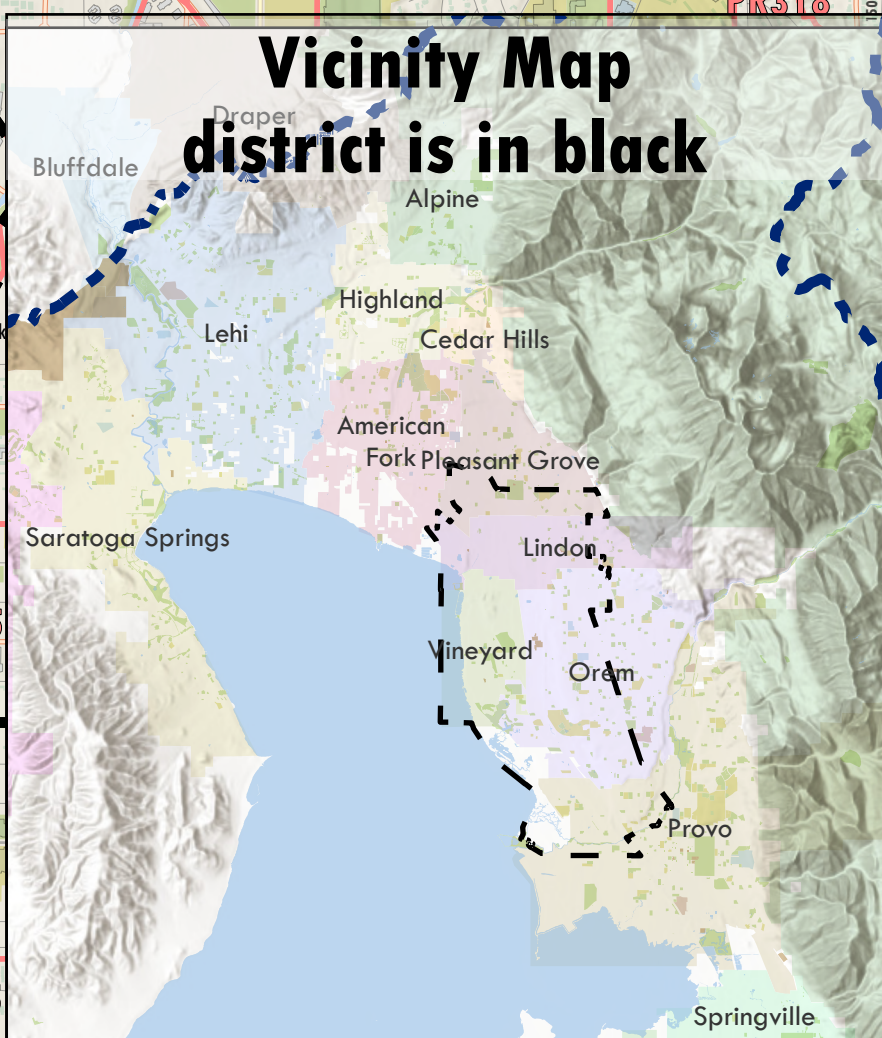

State Senate District 23

-  County Boundary
-  Road Centerlines
-  Waterbodies
-  District Boundary
-  Voting Precincts

Map is copyrighted by Utah County which makes no warranty for its accuracy.

Utah County Elections
100 East Center Street
Provo, UT 84606
(801) 851-8128