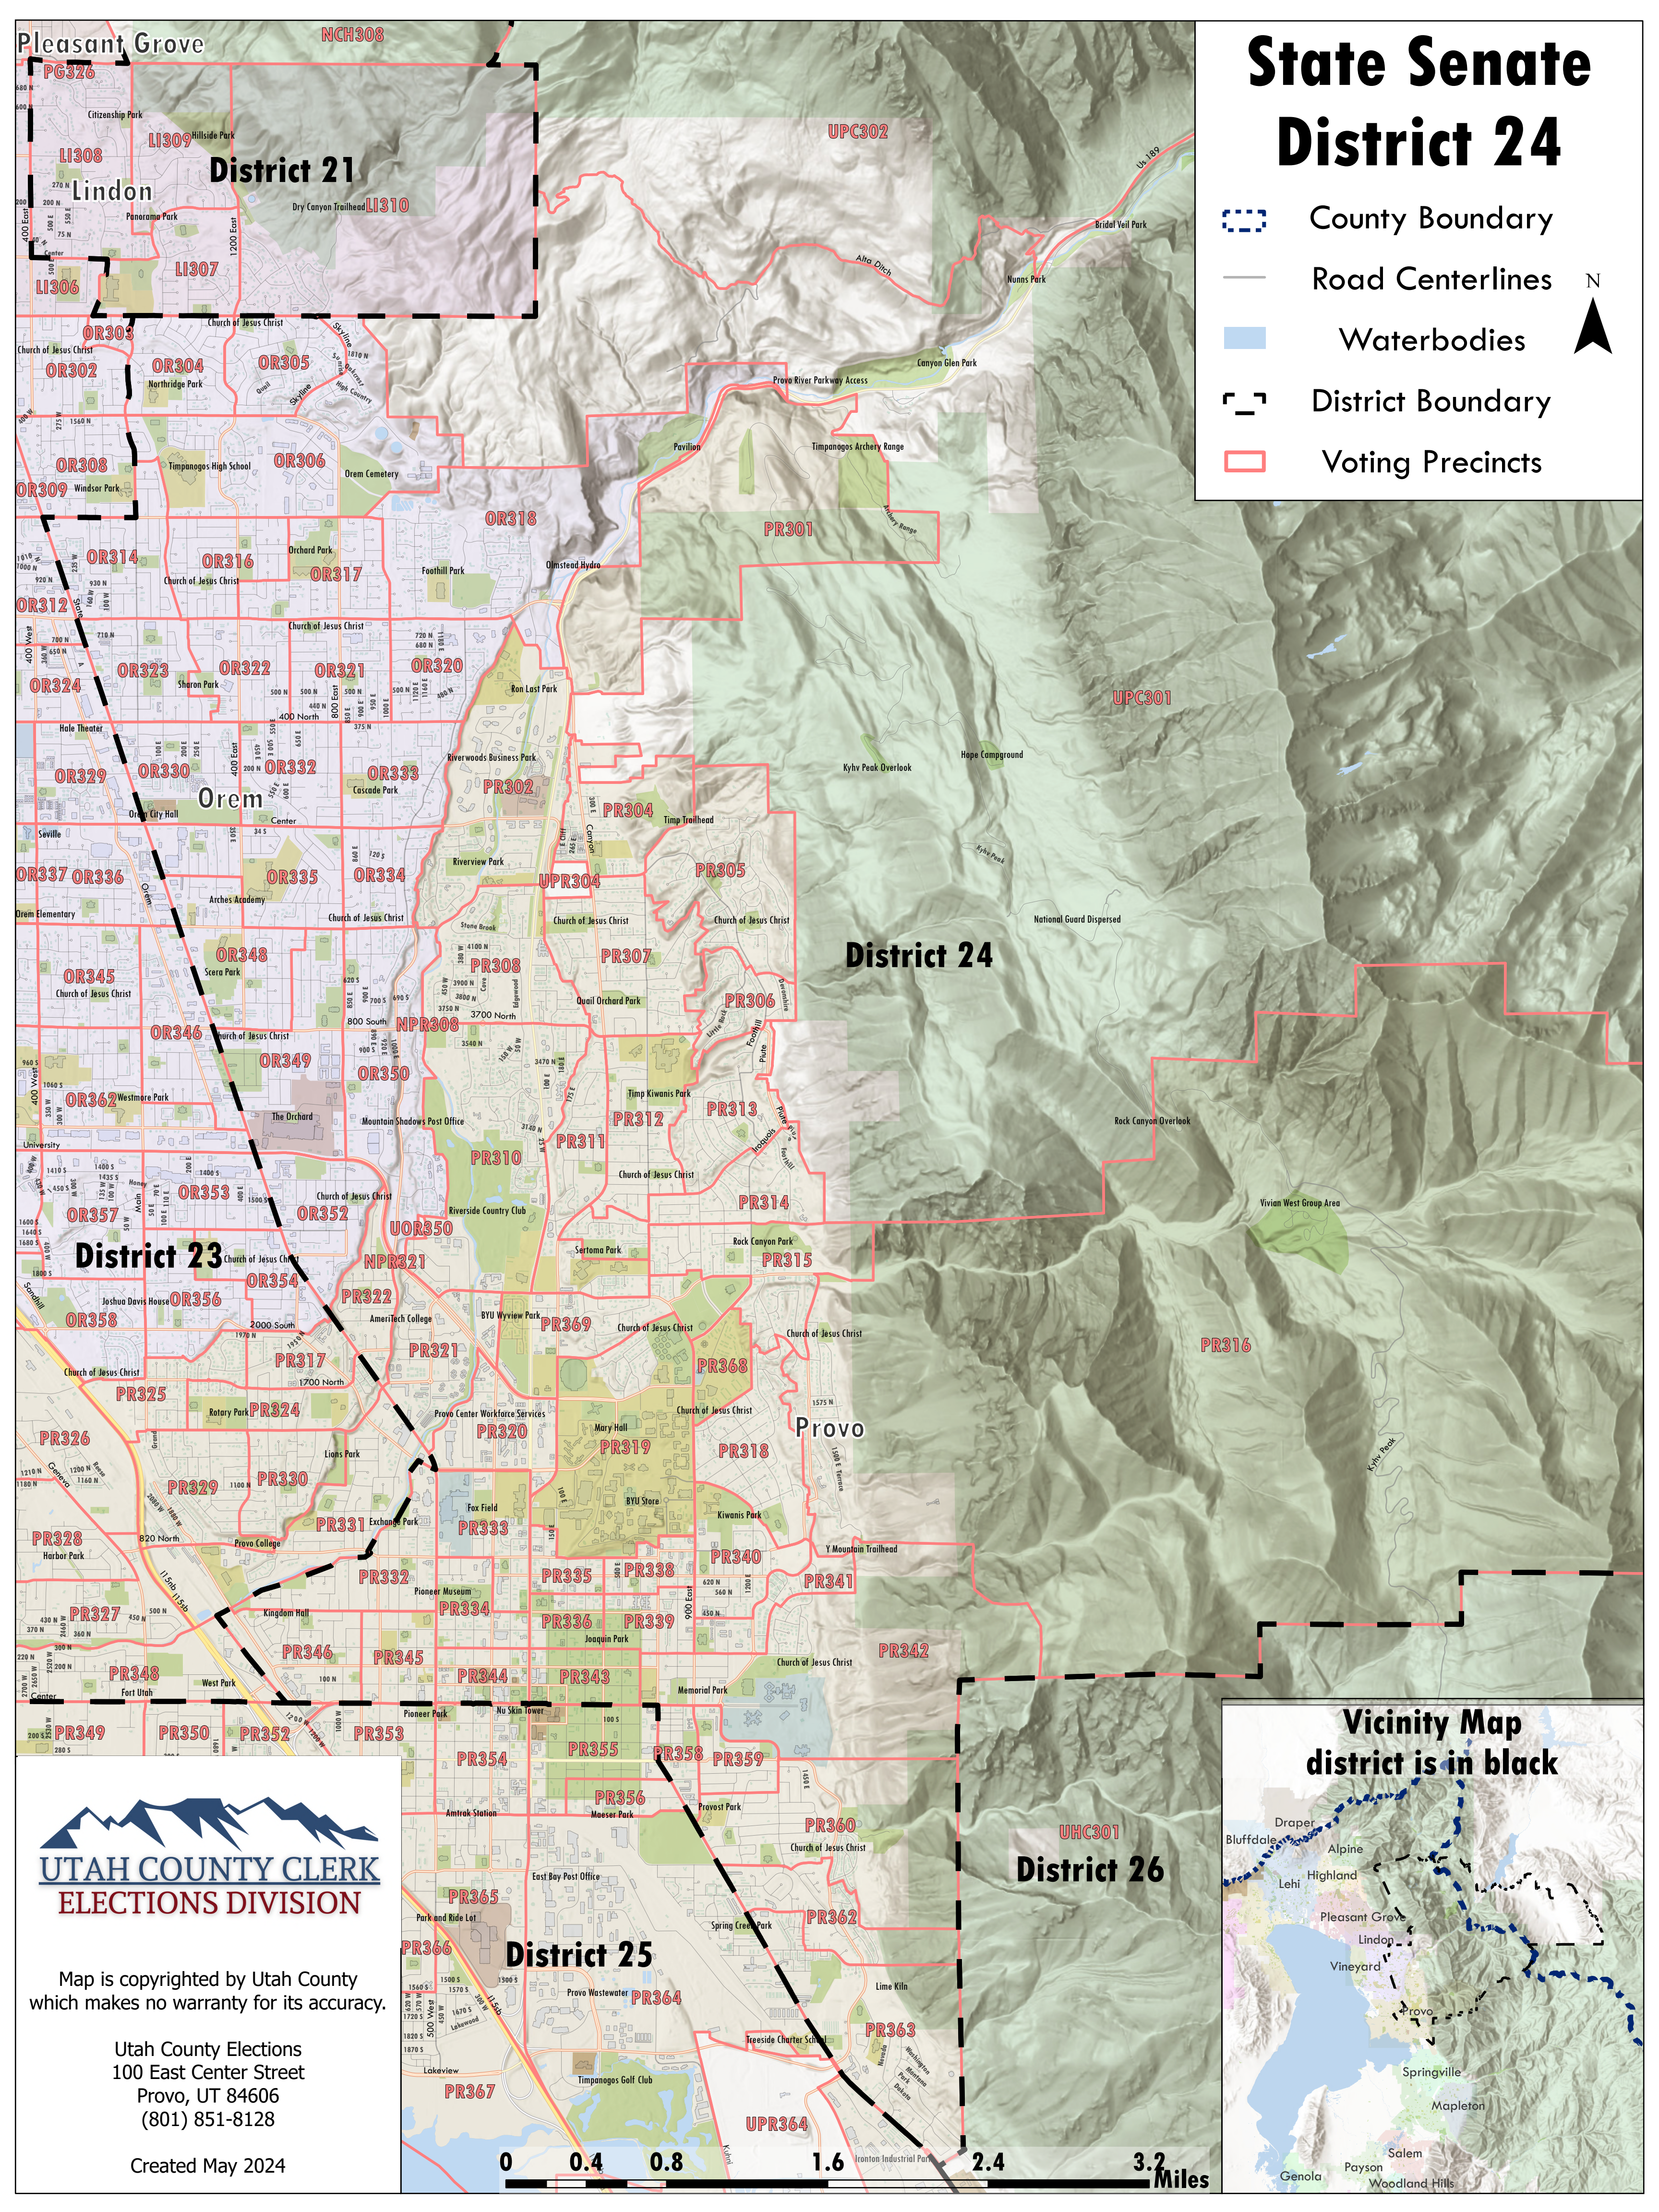

State Senate District 24

-  County Boundary
-  Road Centerlines
-  Waterbodies
-  District Boundary
-  Voting Precincts

UTAH COUNTY CLERK
ELECTIONS DIVISION

Map is copyrighted by Utah County which makes no warranty for its accuracy.

Utah County Elections
100 East Center Street
Provo, UT 84606
(801) 851-8128

Created May 2024