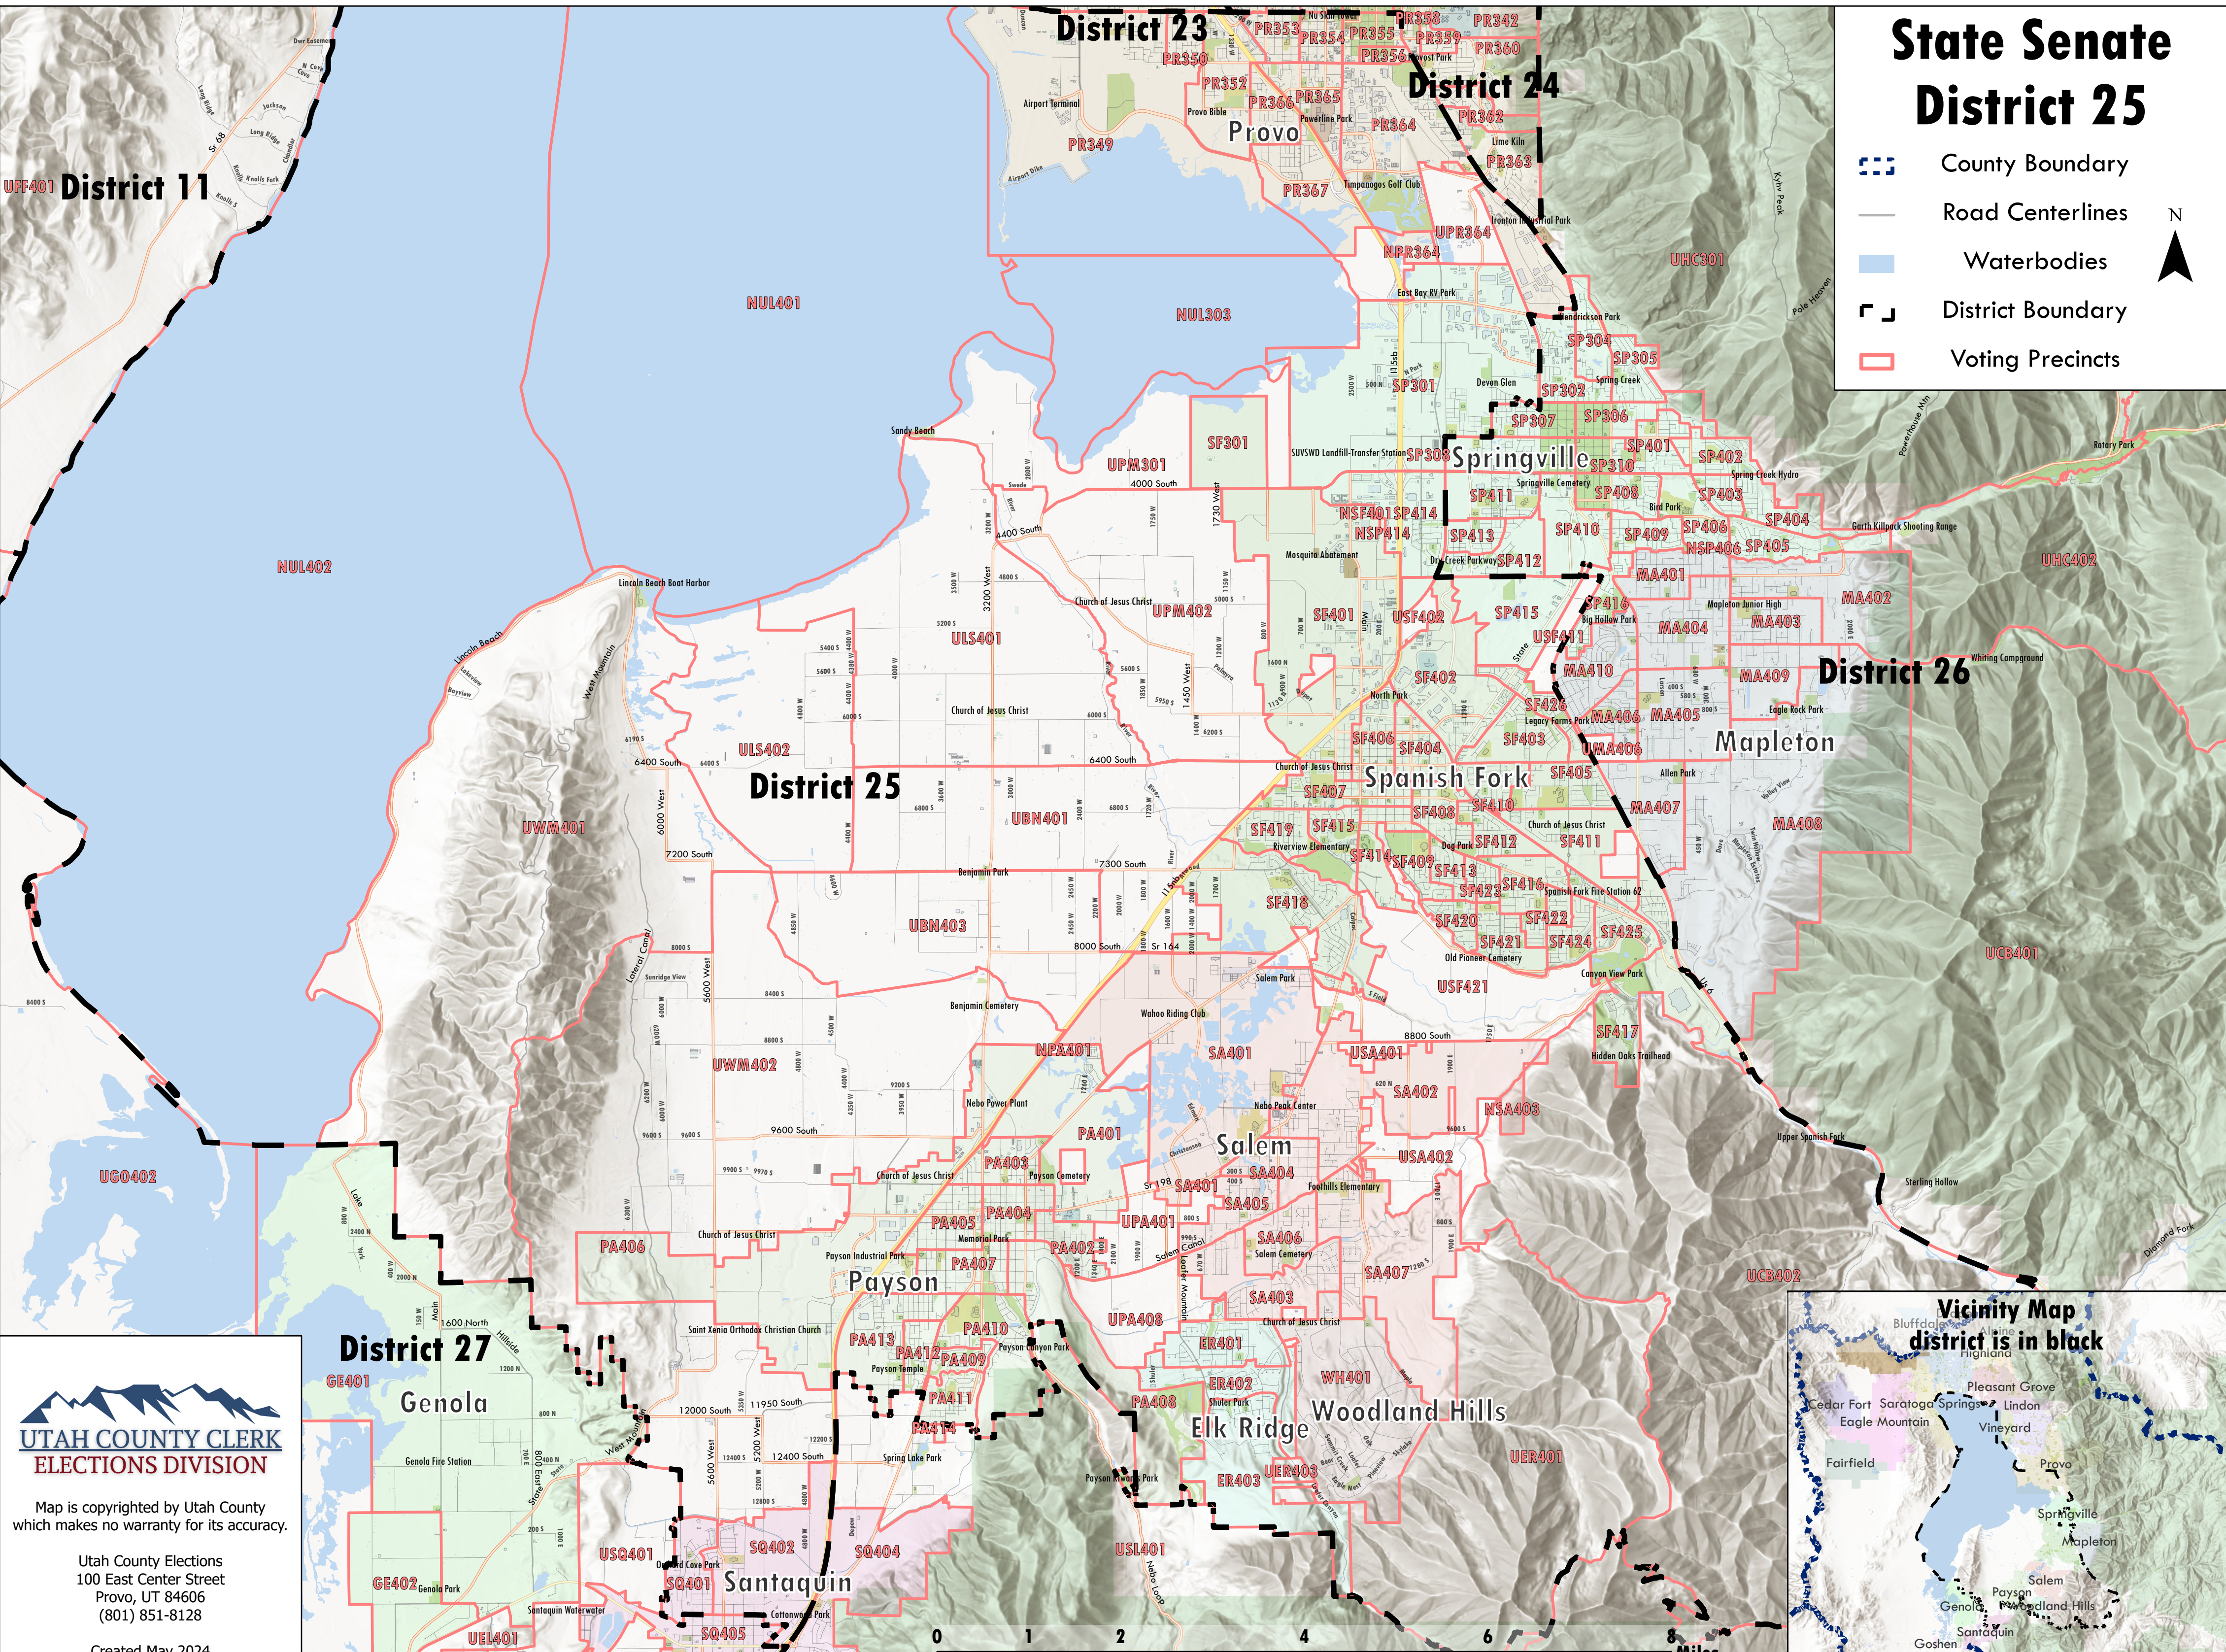

State Senate District 25

- County Boundary
- Road Centerlines
- Waterbodies
- District Boundary
- Voting Precincts

N

UTAH COUNTY CLERK
ELECTIONS DIVISION

Map is copyrighted by Utah County which makes no warranty for its accuracy.

Utah County Elections
100 East Center Street
Provo, UT 84606
(801) 851-8128

Created May 2024