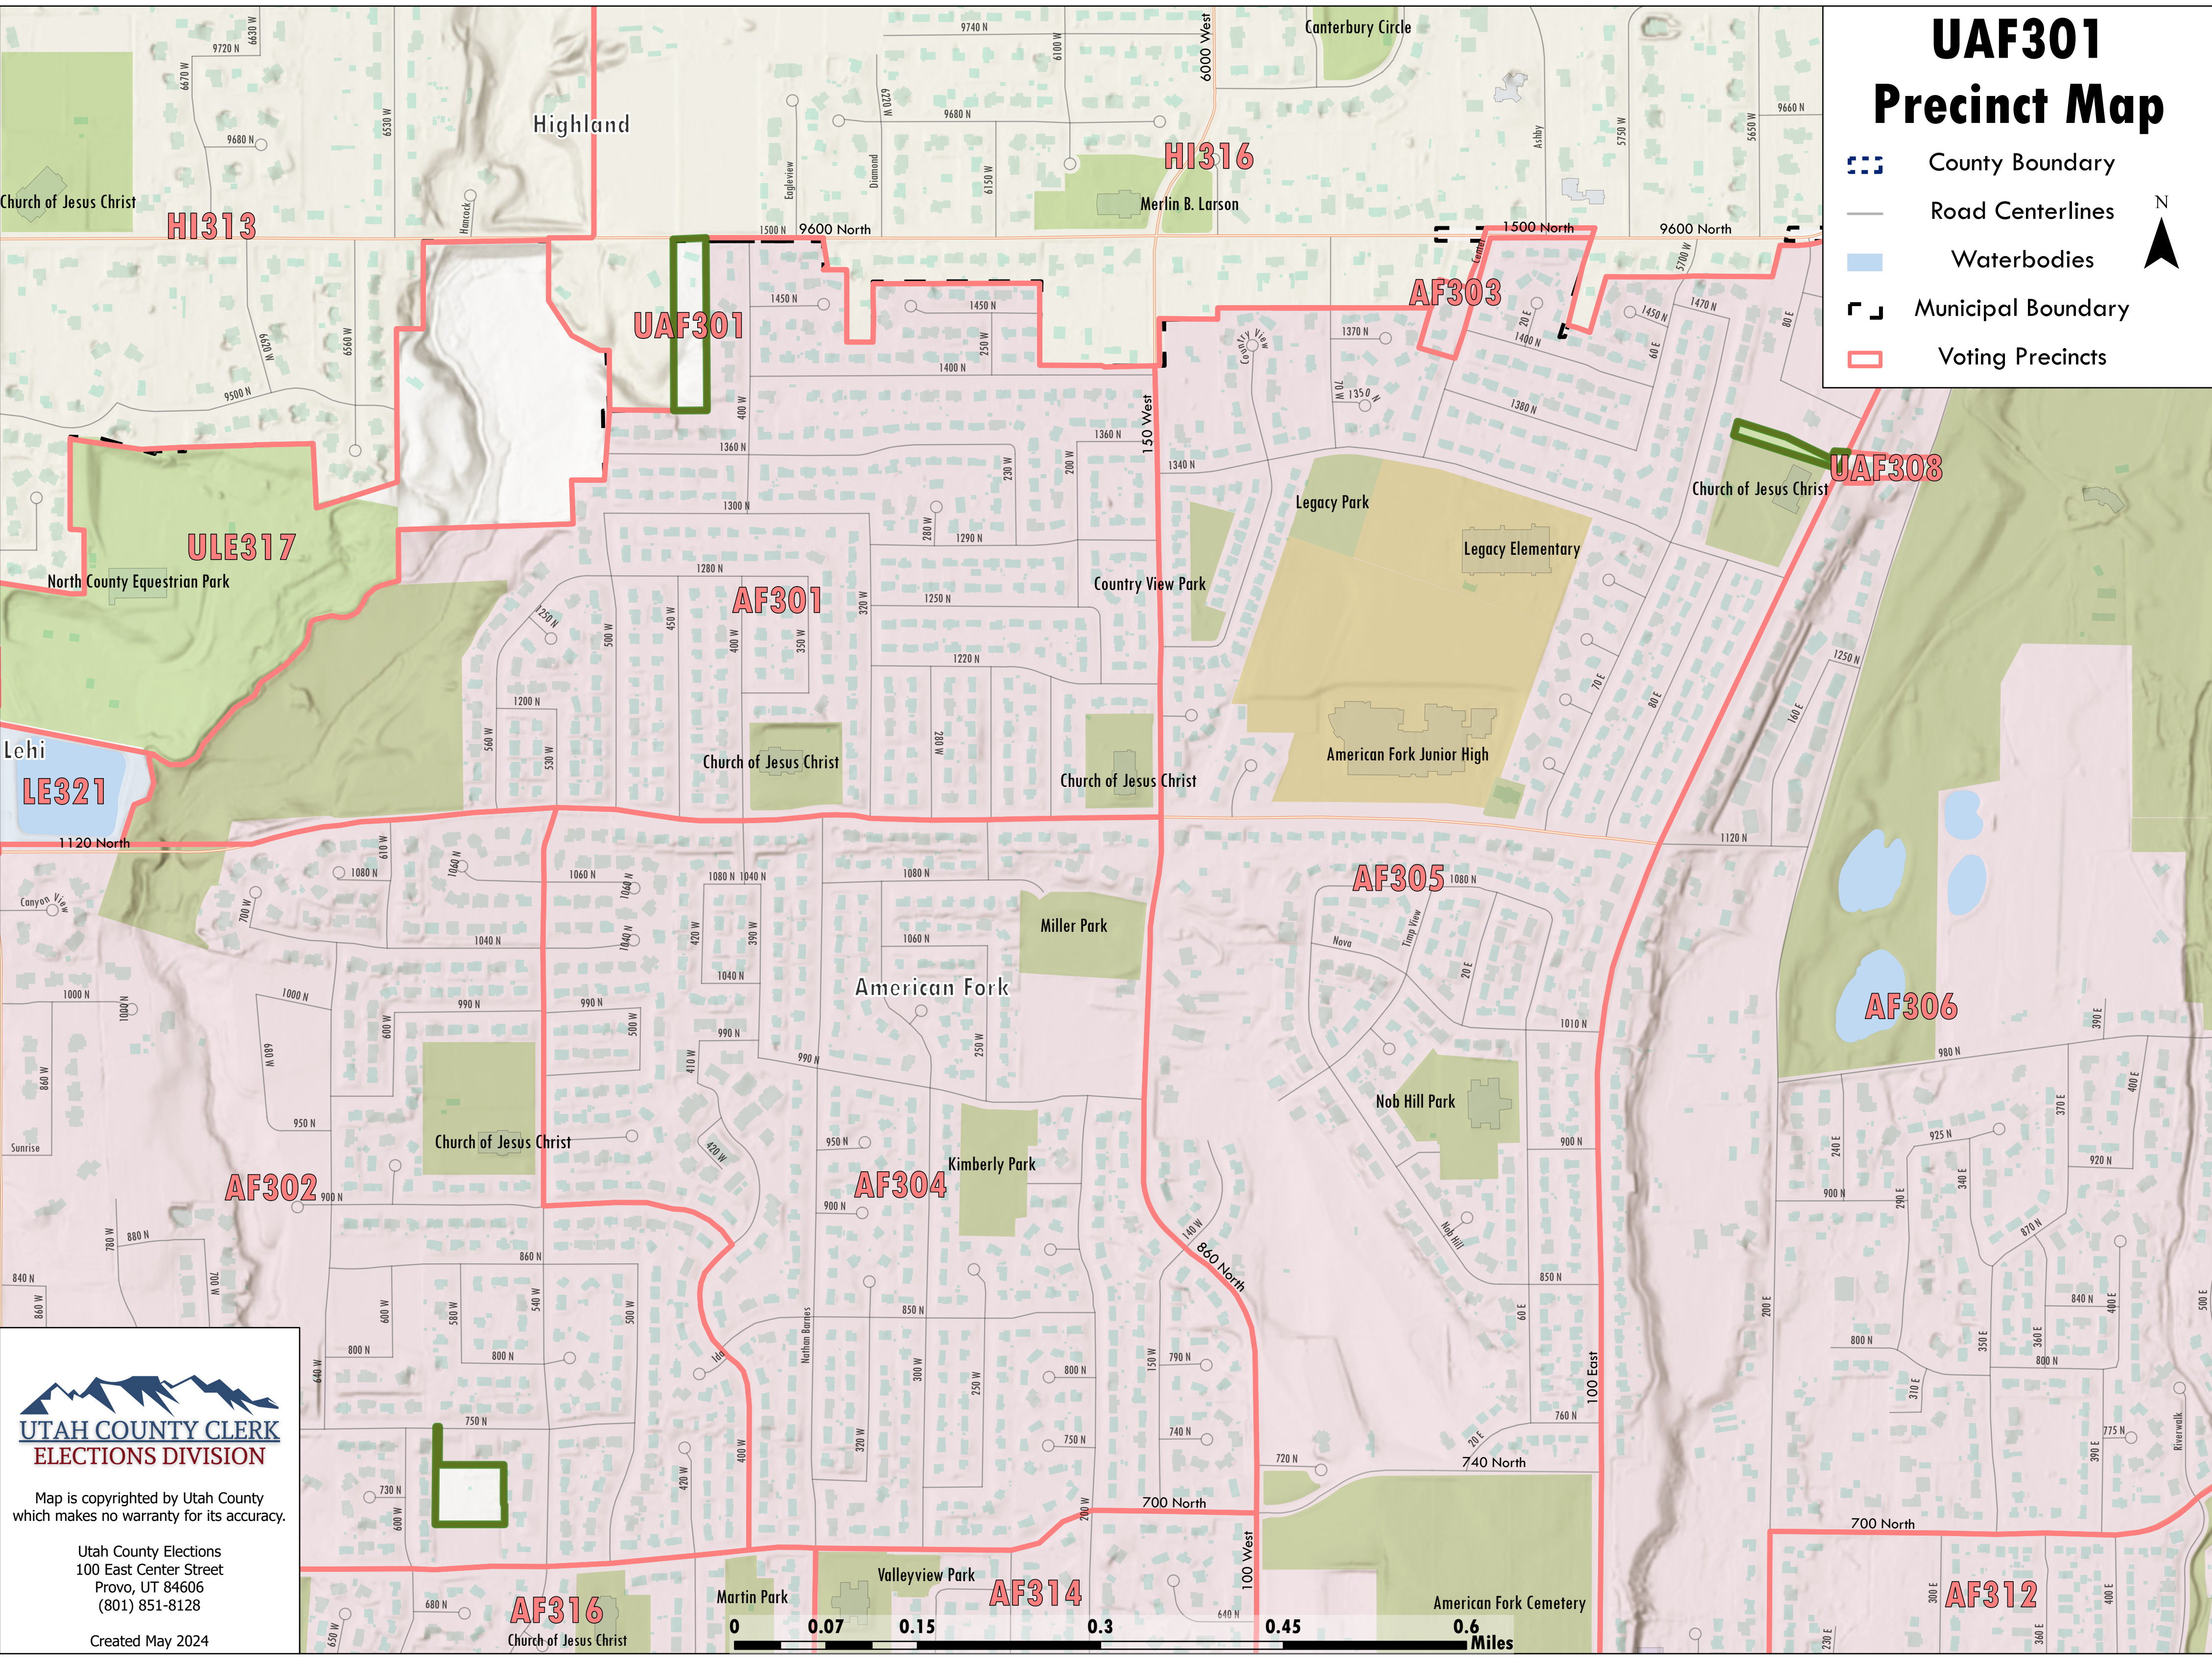

UAF301 Precinct Map

-  County Boundary
-  Road Centerlines
-  Waterbodies
-  Municipal Boundary
-  Voting Precincts

Map is copyrighted by Utah County which makes no warranty for its accuracy.

Utah County Elections
 100 East Center Street
 Provo, UT 84606
 (801) 851-8128

Created May 2024