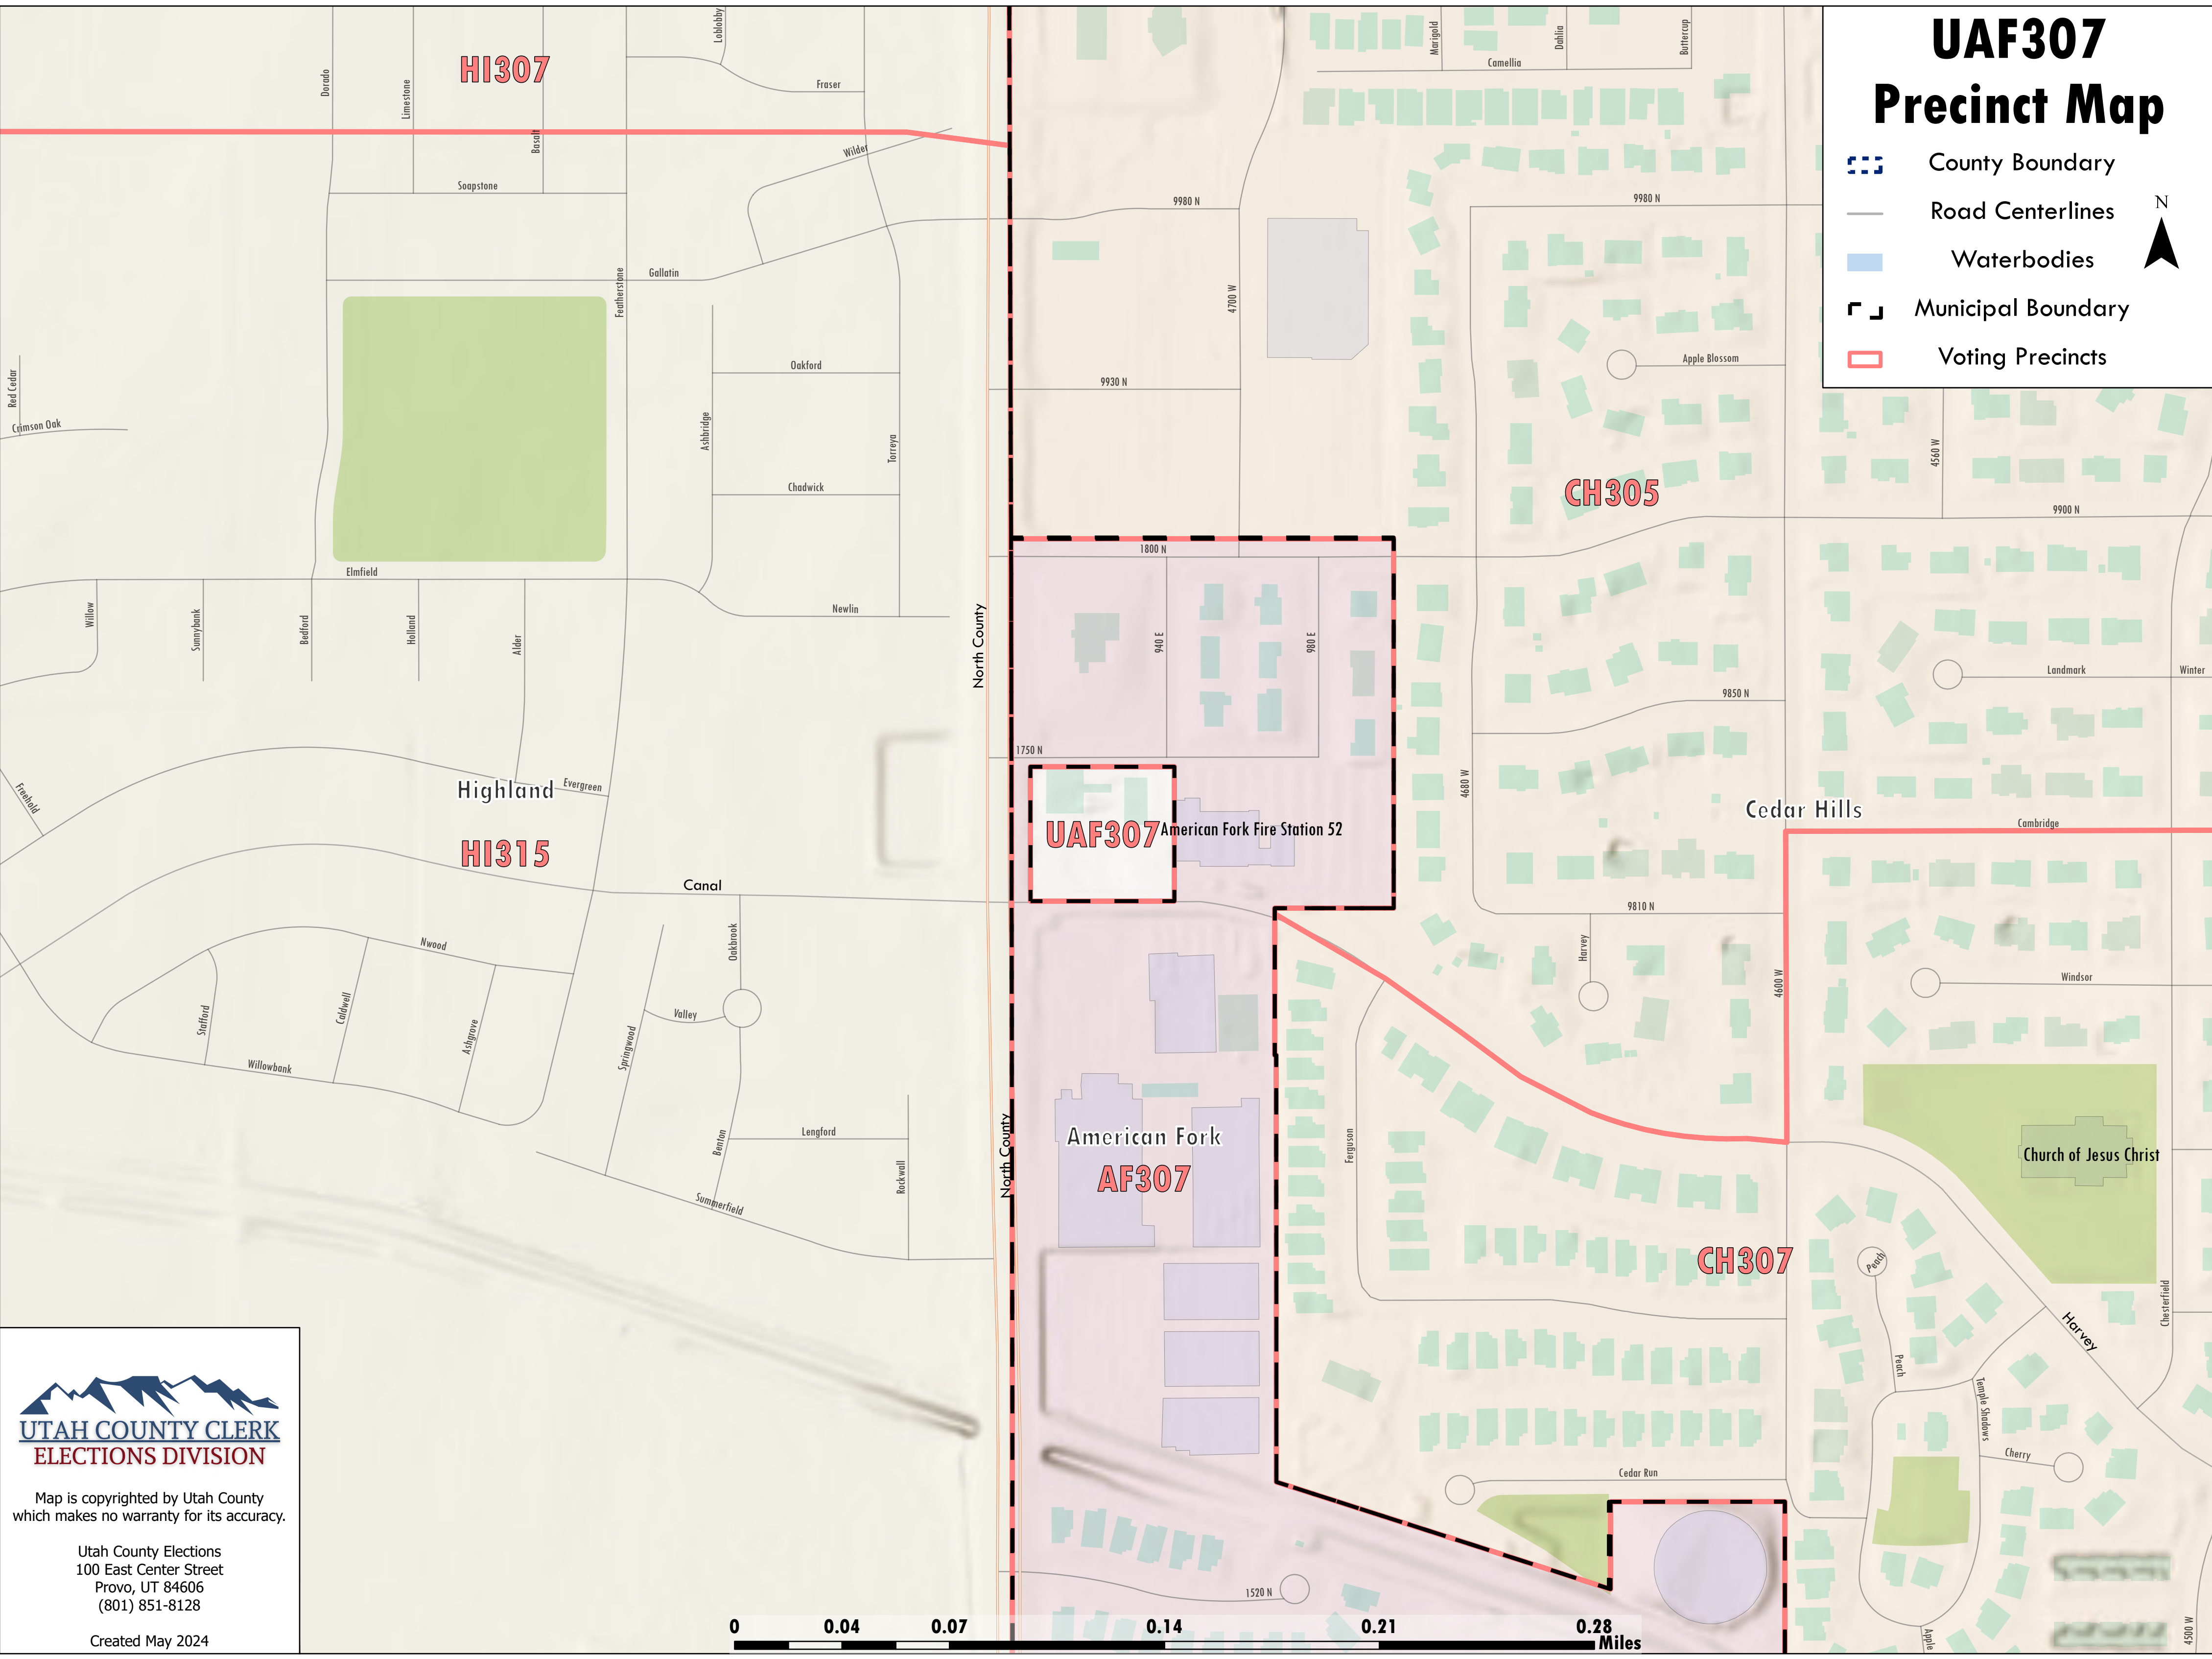

# UAF307 Precinct Map

-  County Boundary
-  Road Centerlines
-  Waterbodies
-  Municipal Boundary
-  Voting Precincts

Map is copyrighted by Utah County which makes no warranty for its accuracy.

Utah County Elections  
100 East Center Street  
Provo, UT 84606  
(801) 851-8128

Created May 2024