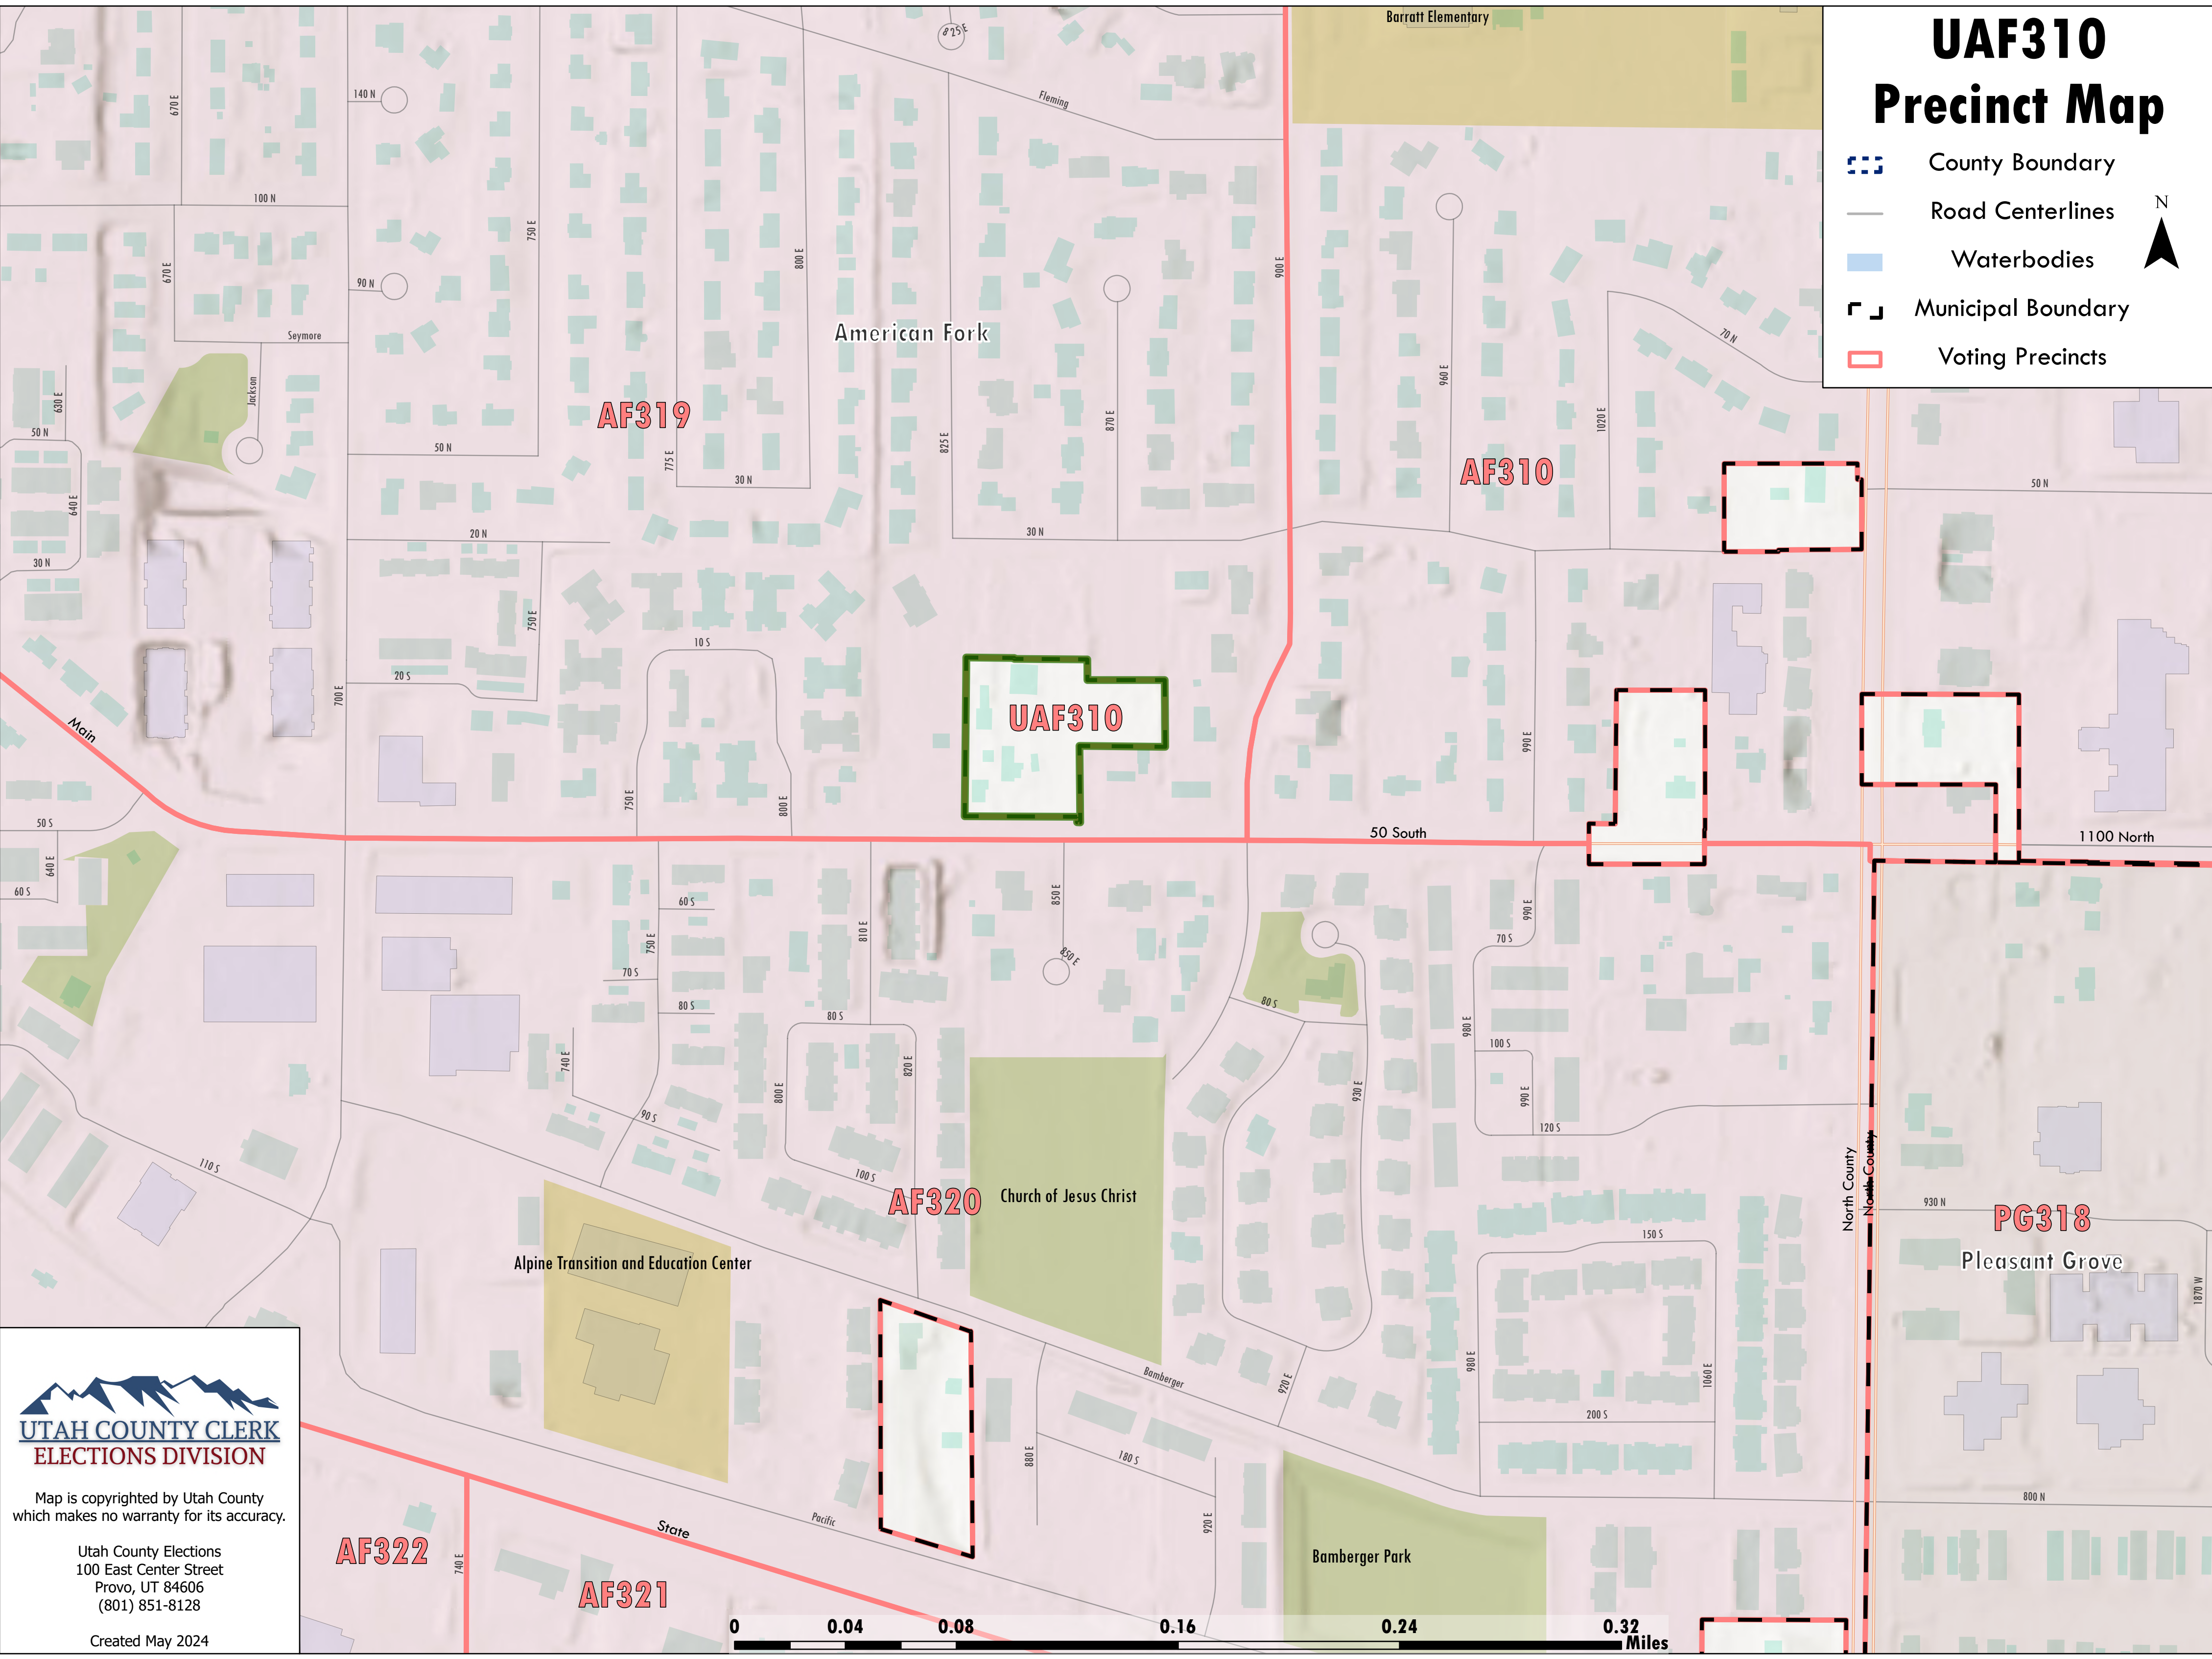

UAF310 Precinct Map

-  County Boundary
-  Road Centerlines
-  Waterbodies
-  Municipal Boundary
-  Voting Precincts

**UTAH COUNTY CLERK
ELECTIONS DIVISION**

Map is copyrighted by Utah County
which makes no warranty for its accuracy.

Utah County Elections
100 East Center Street
Provo, UT 84606
(801) 851-8128

Created May 2024