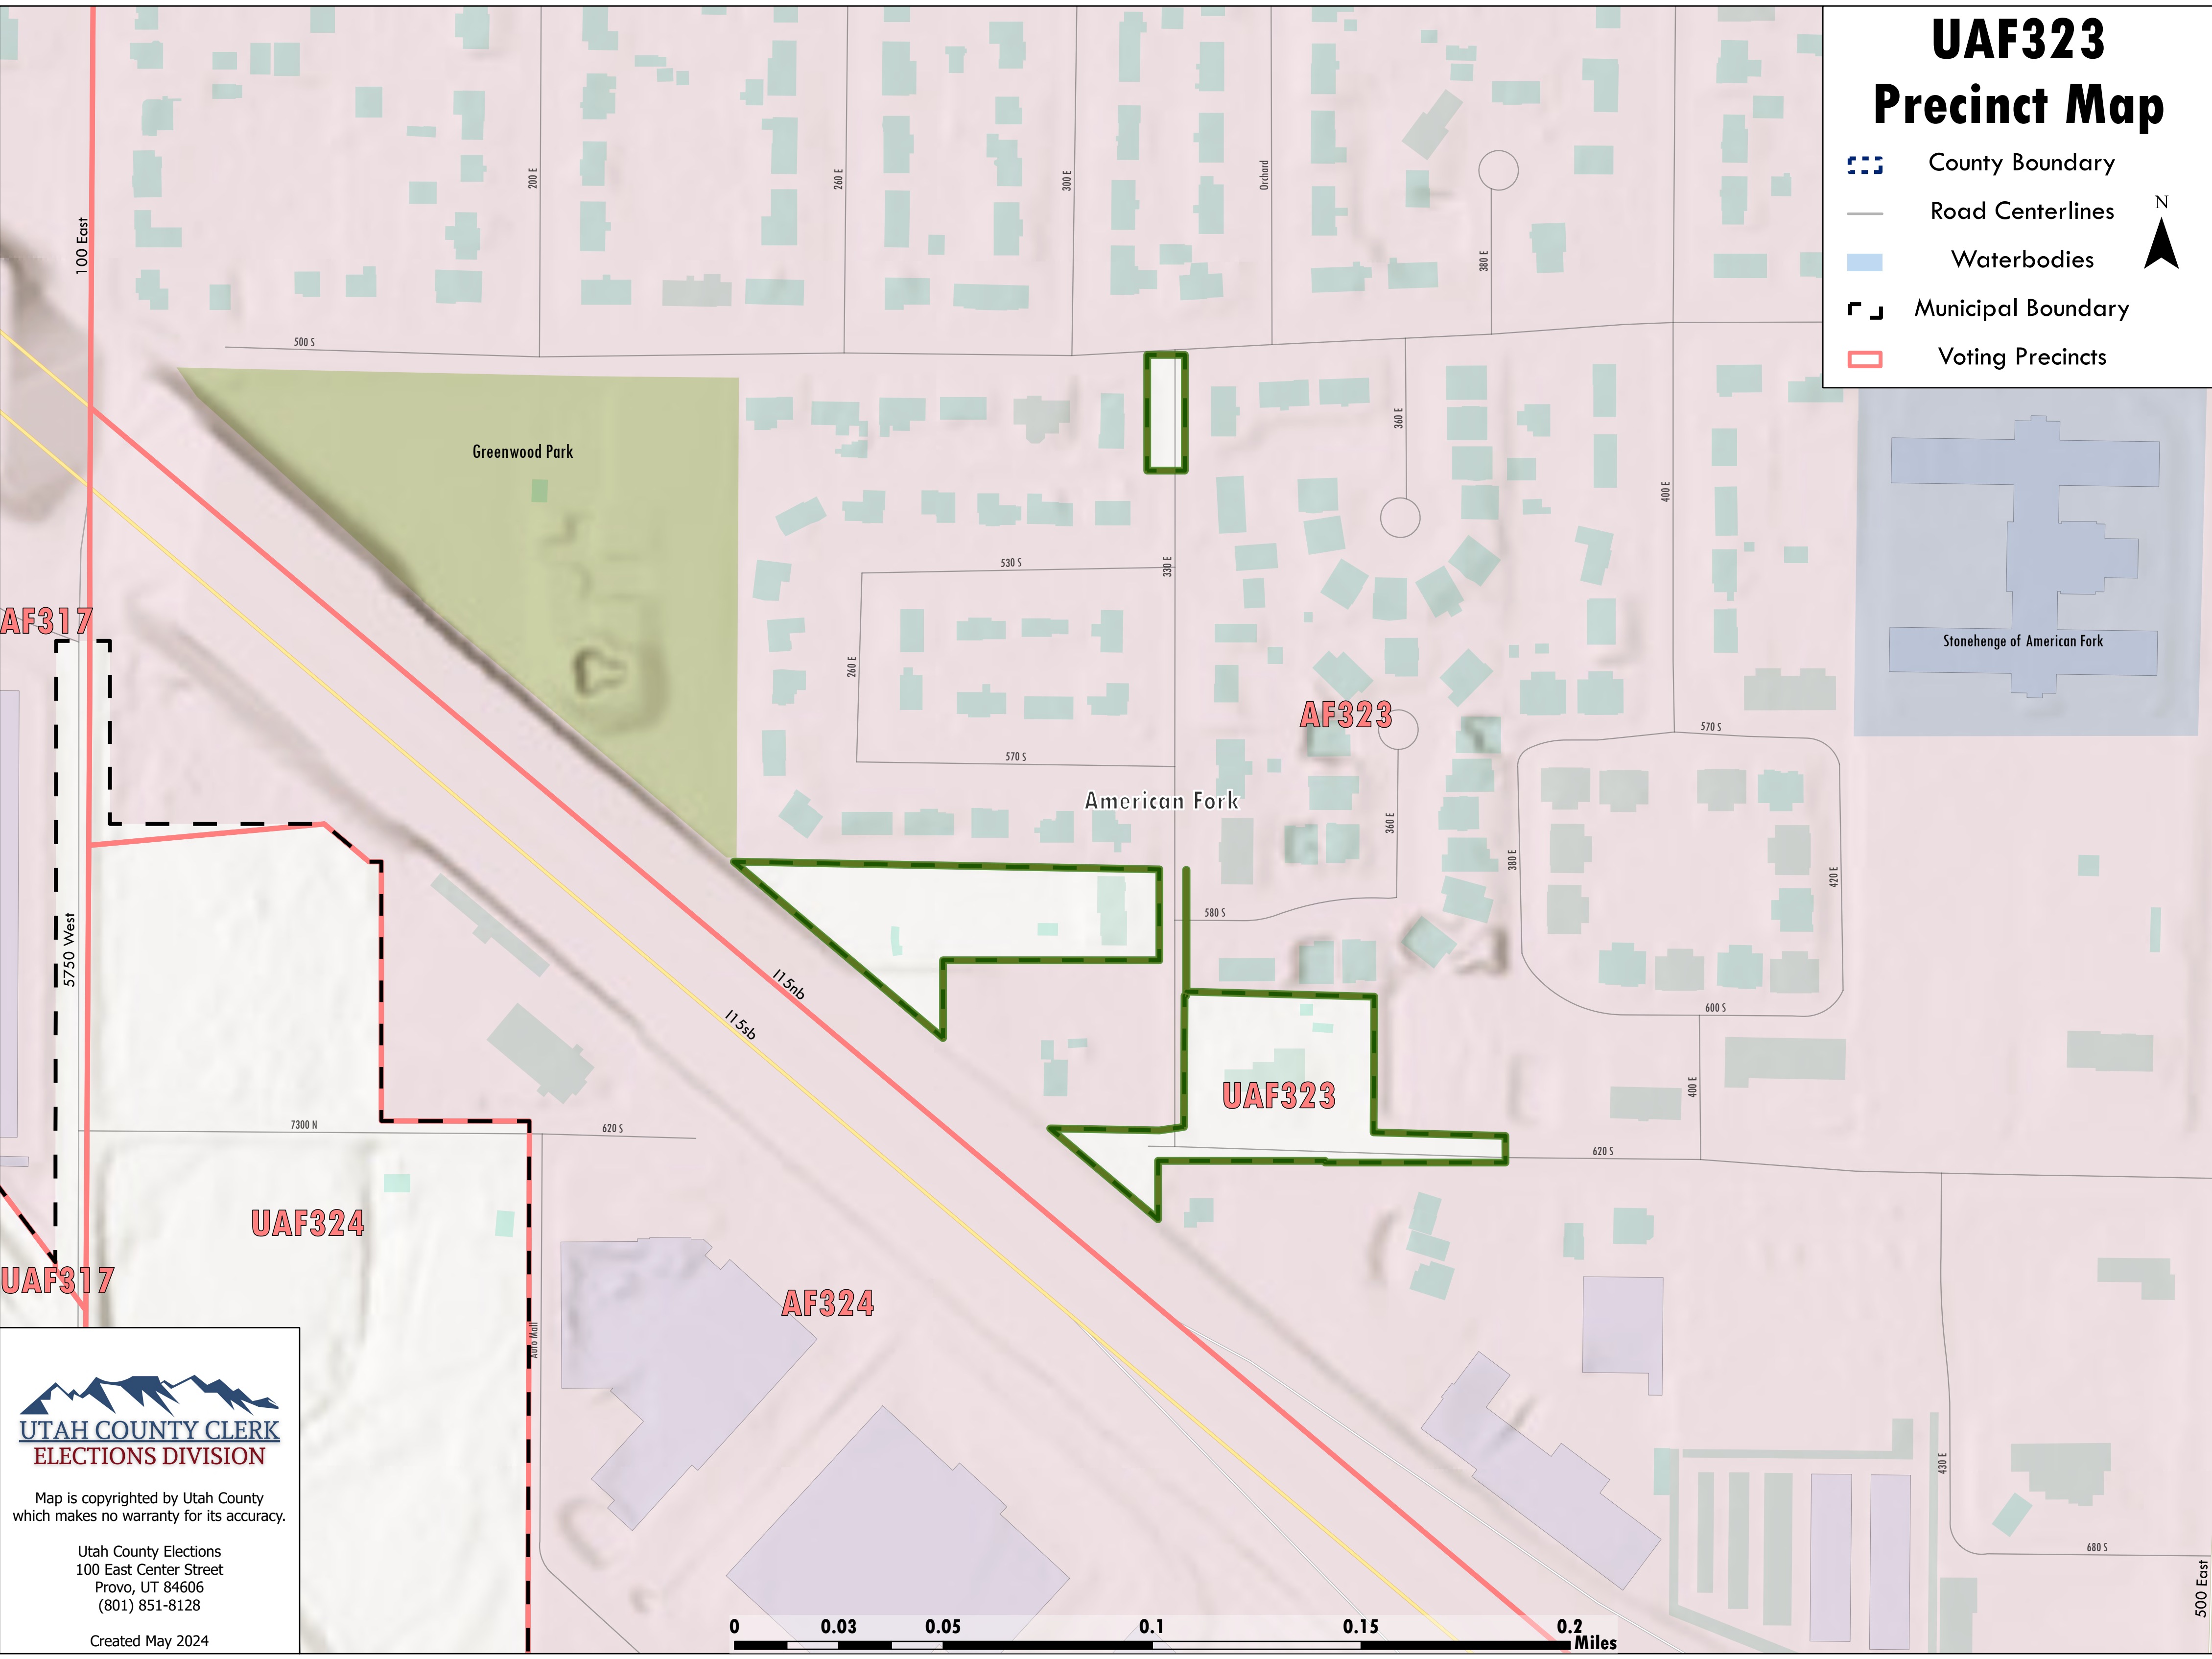

# UAF323 Precinct Map

-  County Boundary
-  Road Centerlines
-  Waterbodies
-  Municipal Boundary
-  Voting Precincts

Stonehenge of American Fork

AF317

AF323

UAF323

UAF324

AF324

UAF317

**UTAH COUNTY CLERK  
ELECTIONS DIVISION**

Map is copyrighted by Utah County  
which makes no warranty for its accuracy.

Utah County Elections  
100 East Center Street  
Provo, UT 84606  
(801) 851-8128

Created May 2024

500 East