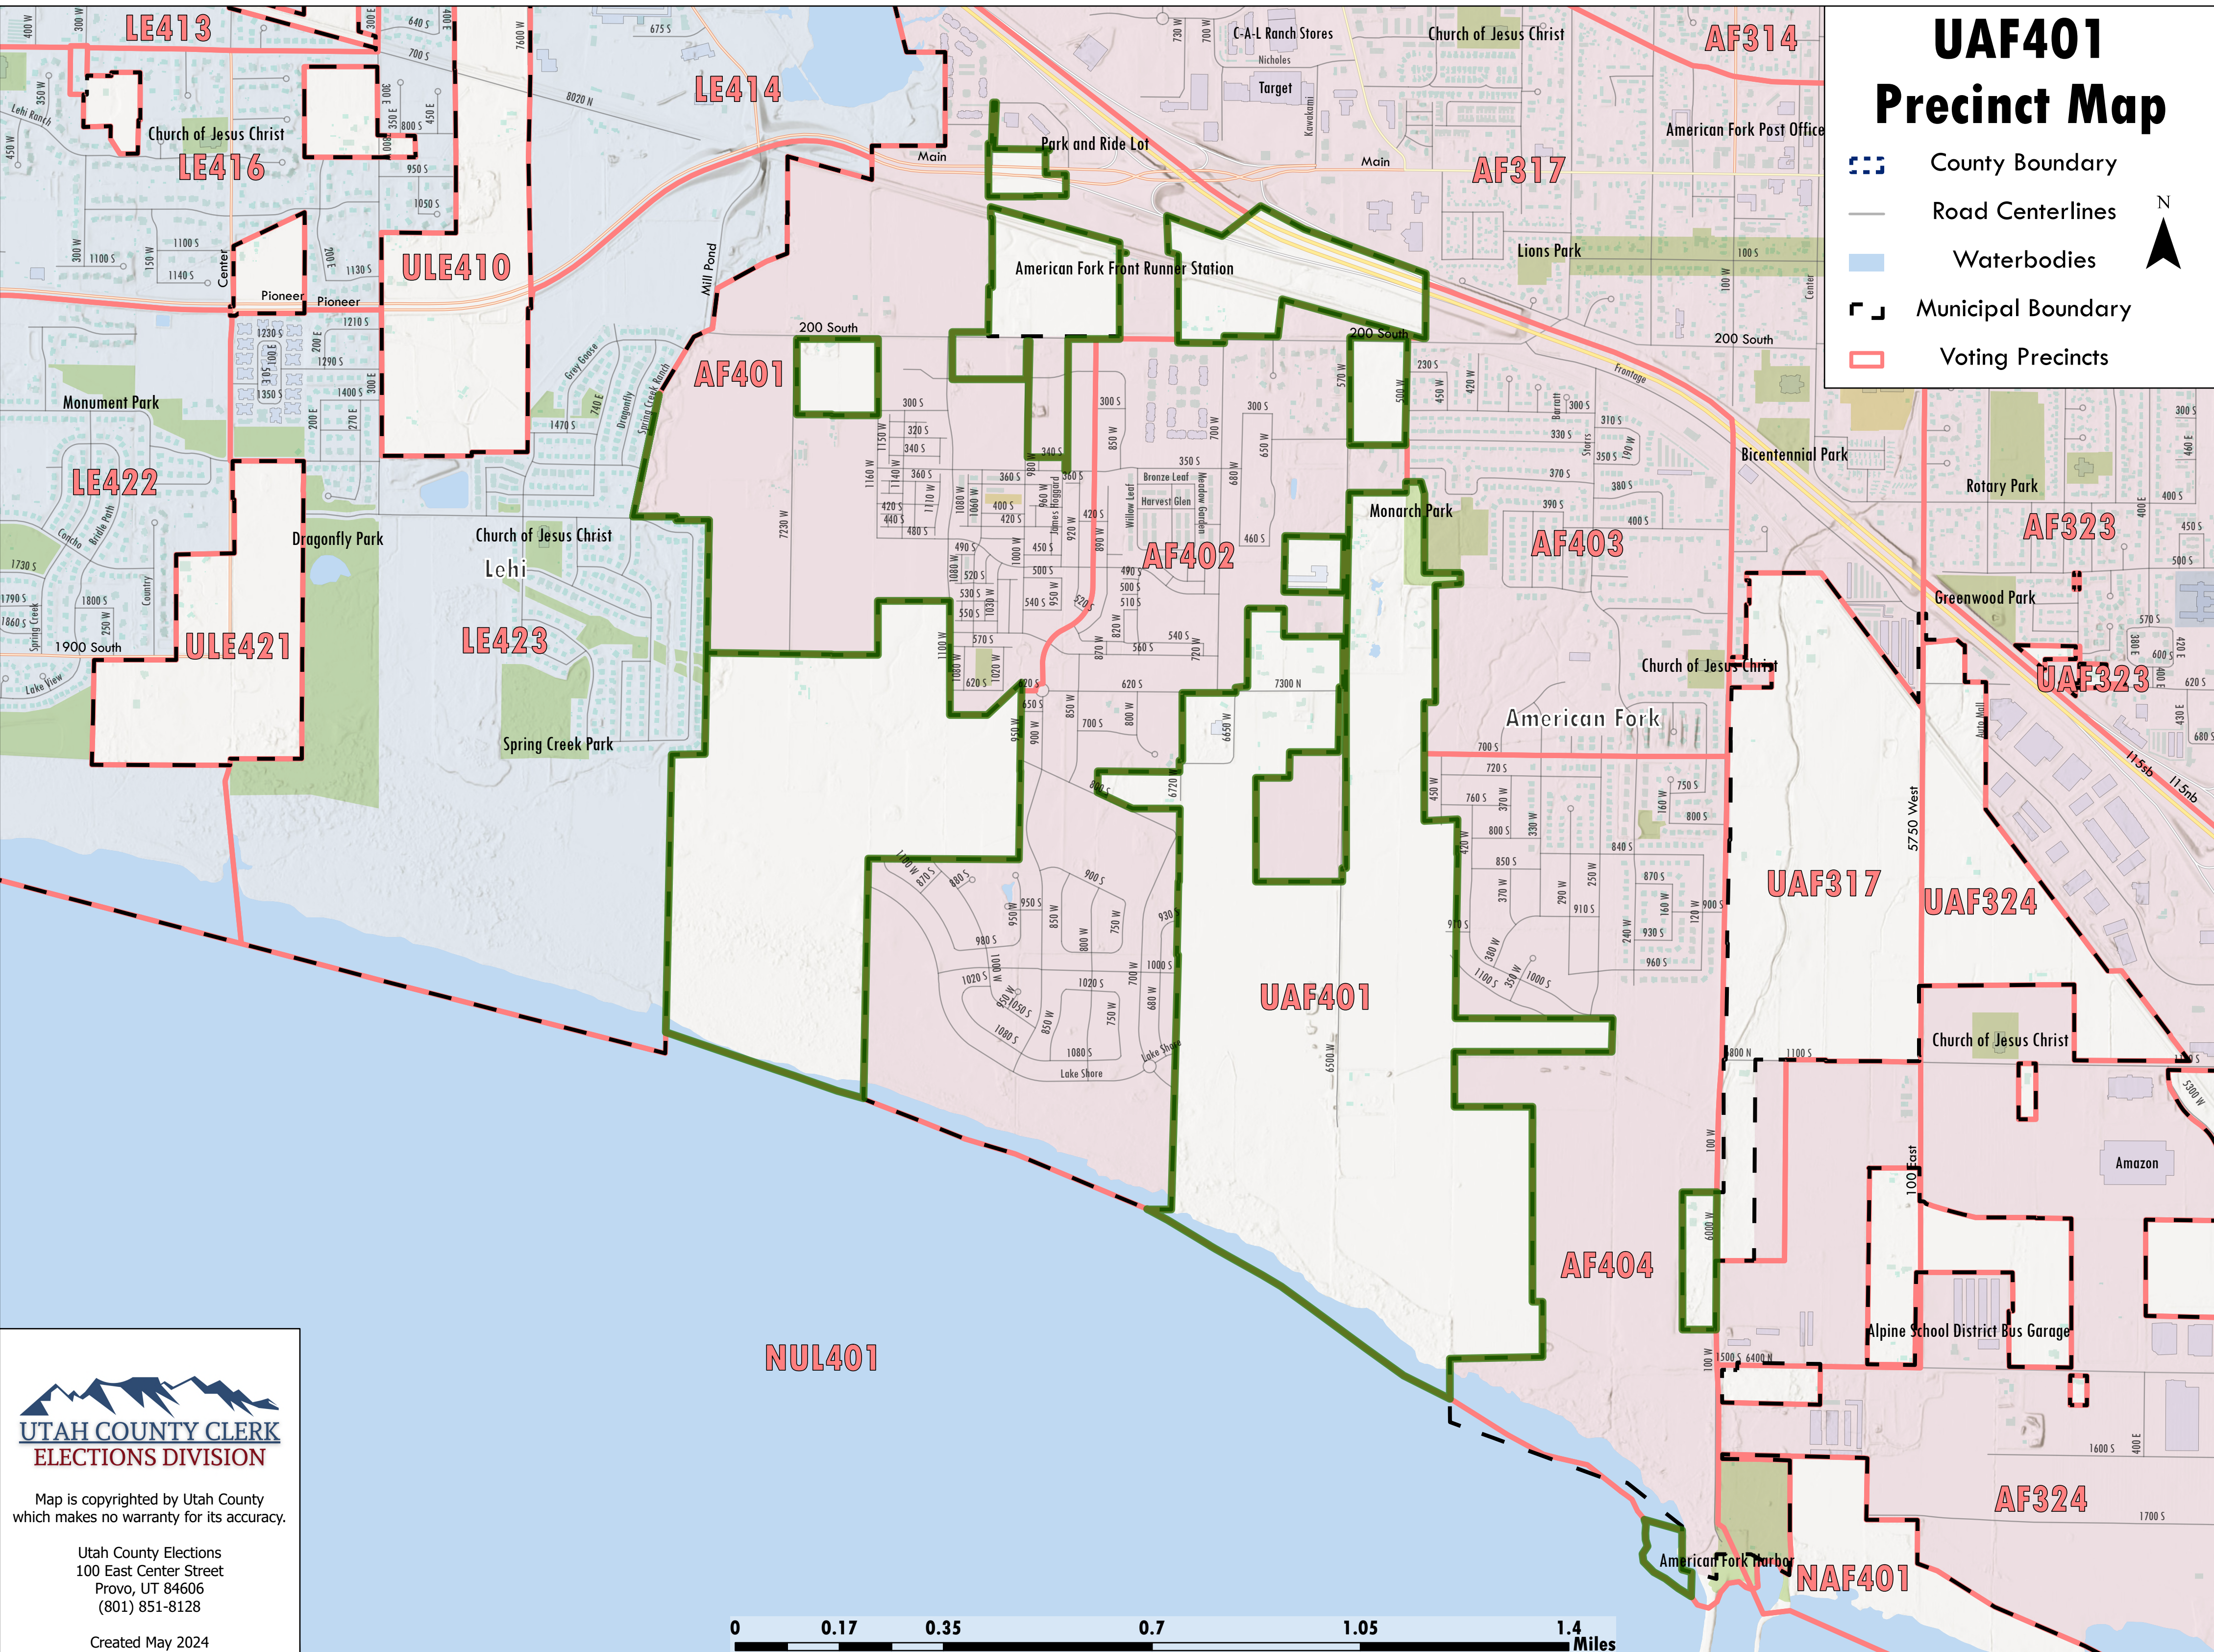

# UAF401 Precinct Map

-  County Boundary
-  Road Centerlines
-  Waterbodies
-  Municipal Boundary
-  Voting Precincts

Map is copyrighted by Utah County which makes no warranty for its accuracy.

Utah County Elections  
 100 East Center Street  
 Provo, UT 84606  
 (801) 851-8128

Created May 2024