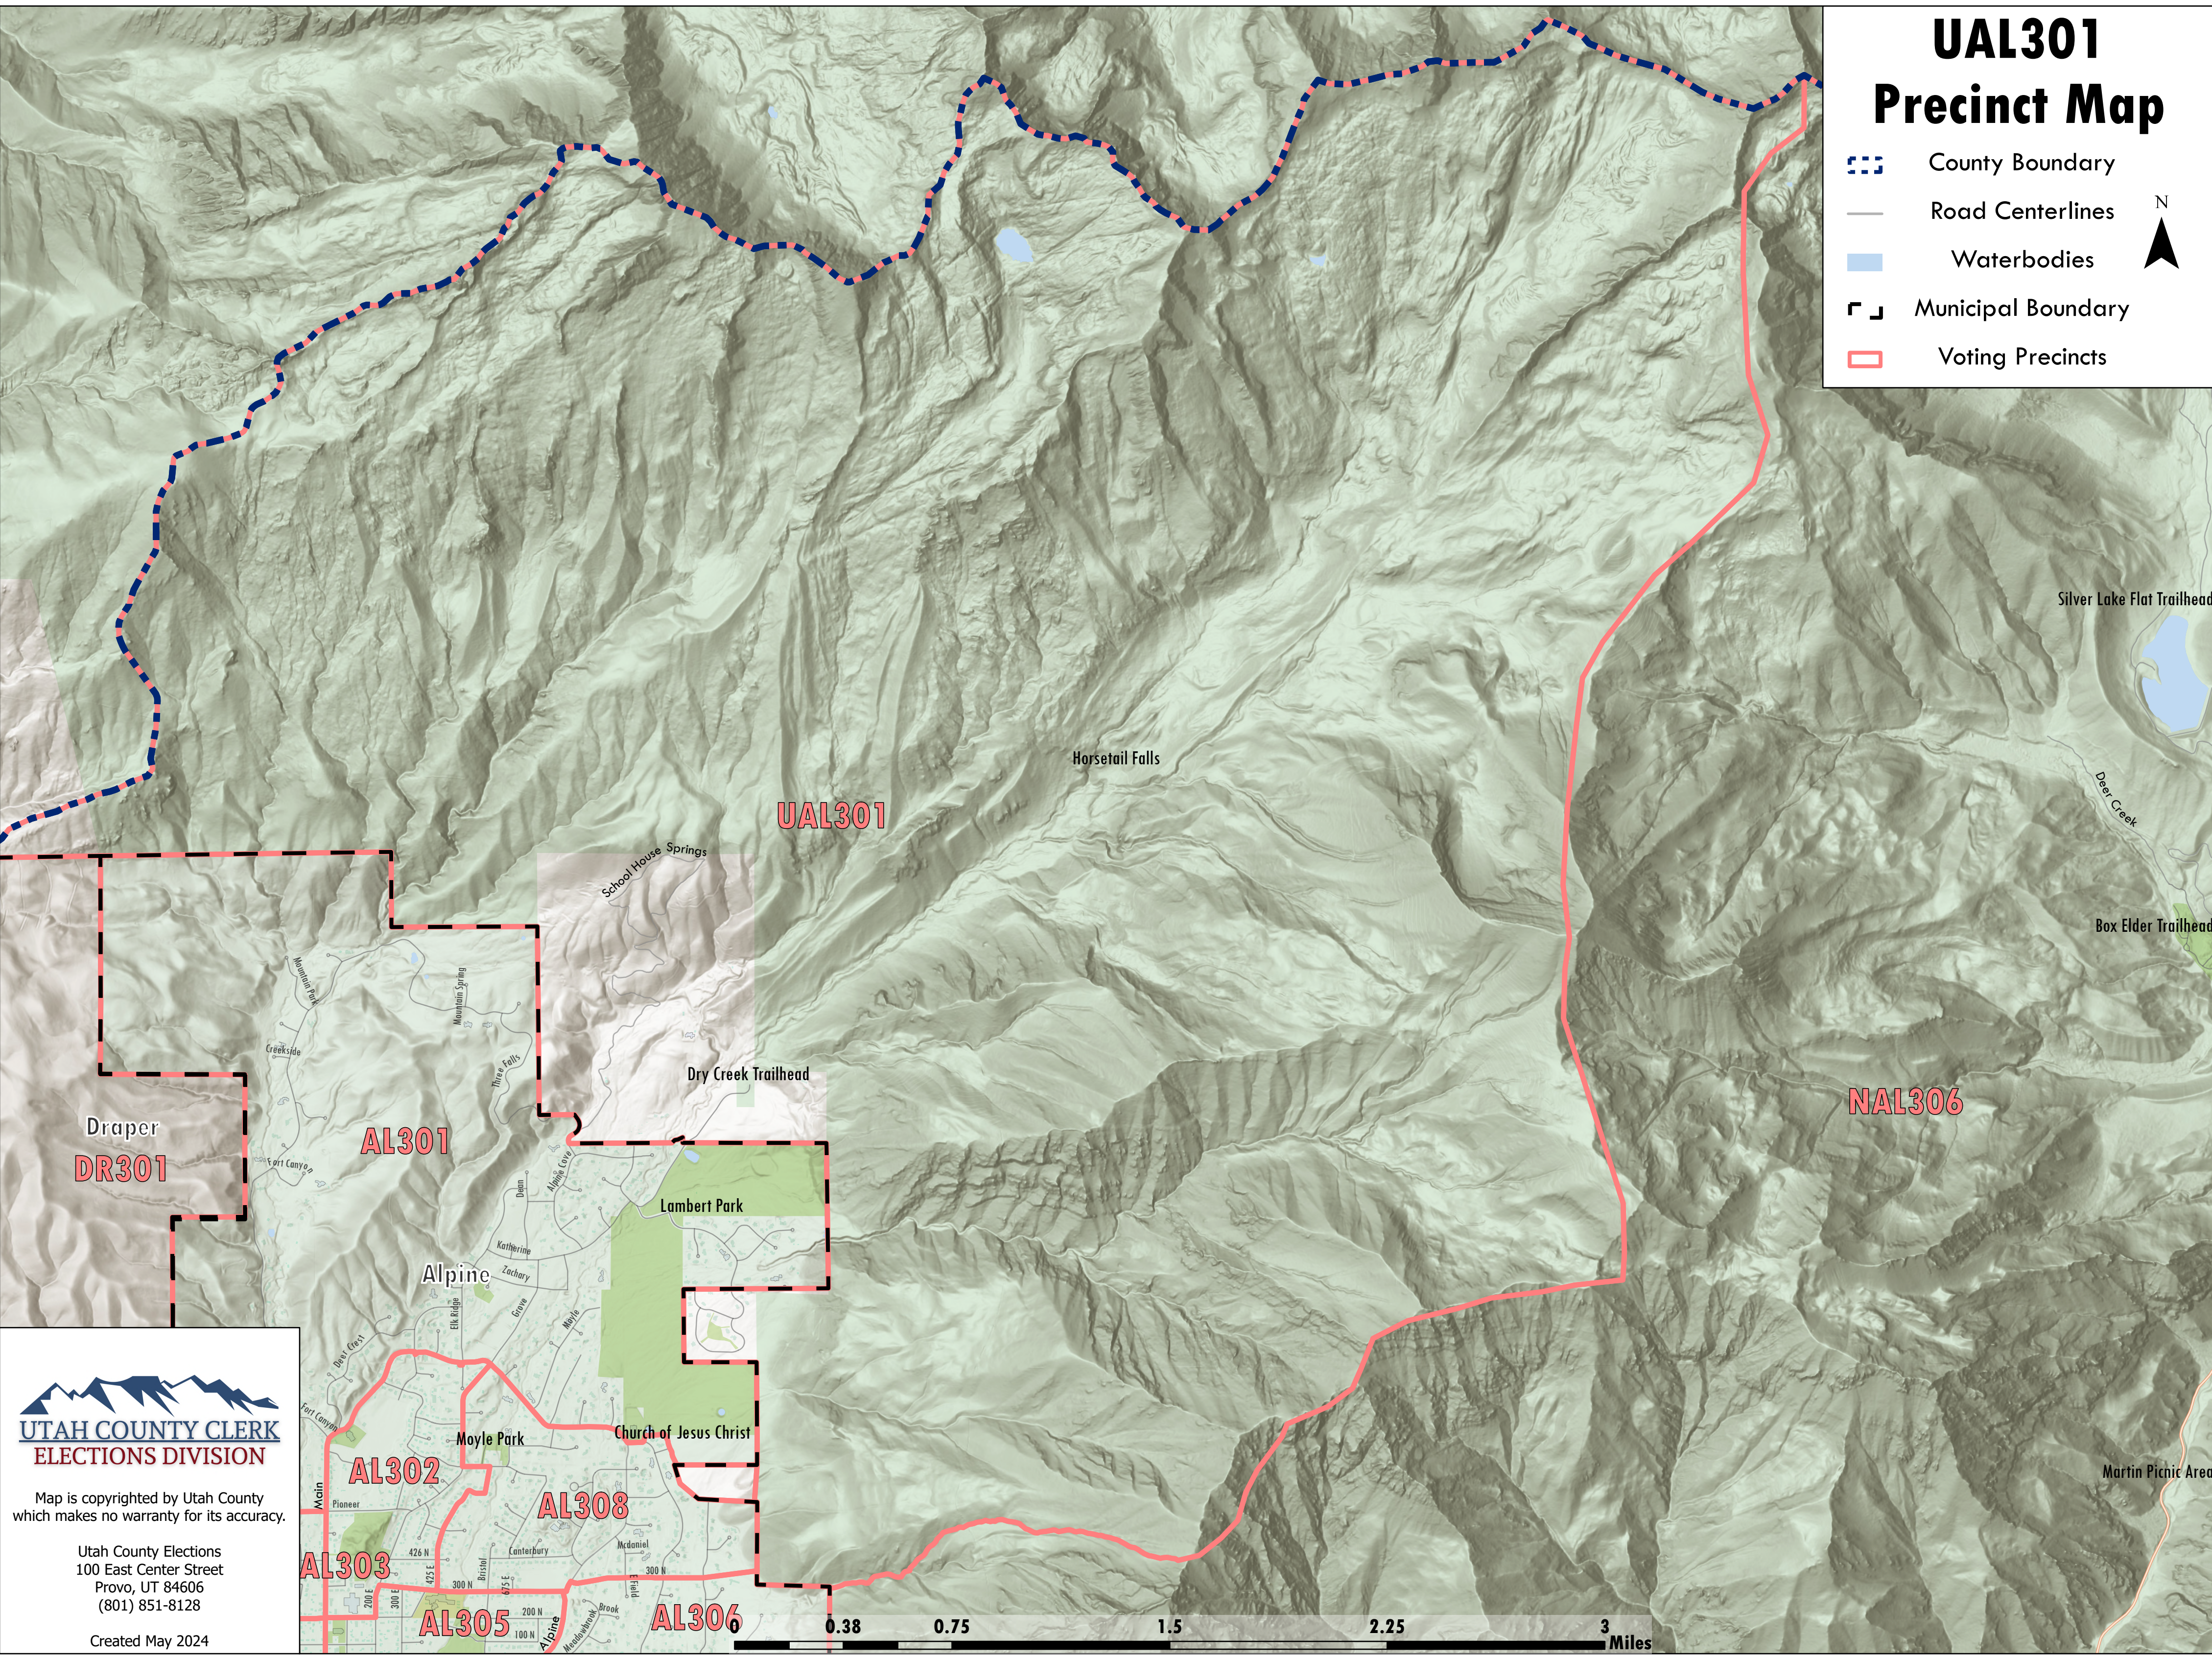

UAL301 Precinct Map

-  County Boundary
-  Road Centerlines
-  Waterbodies
-  Municipal Boundary
-  Voting Precincts

**UTAH COUNTY CLERK
ELECTIONS DIVISION**

Map is copyrighted by Utah County
which makes no warranty for its accuracy.

Utah County Elections
100 East Center Street
Provo, UT 84606
(801) 851-8128

Created May 2024