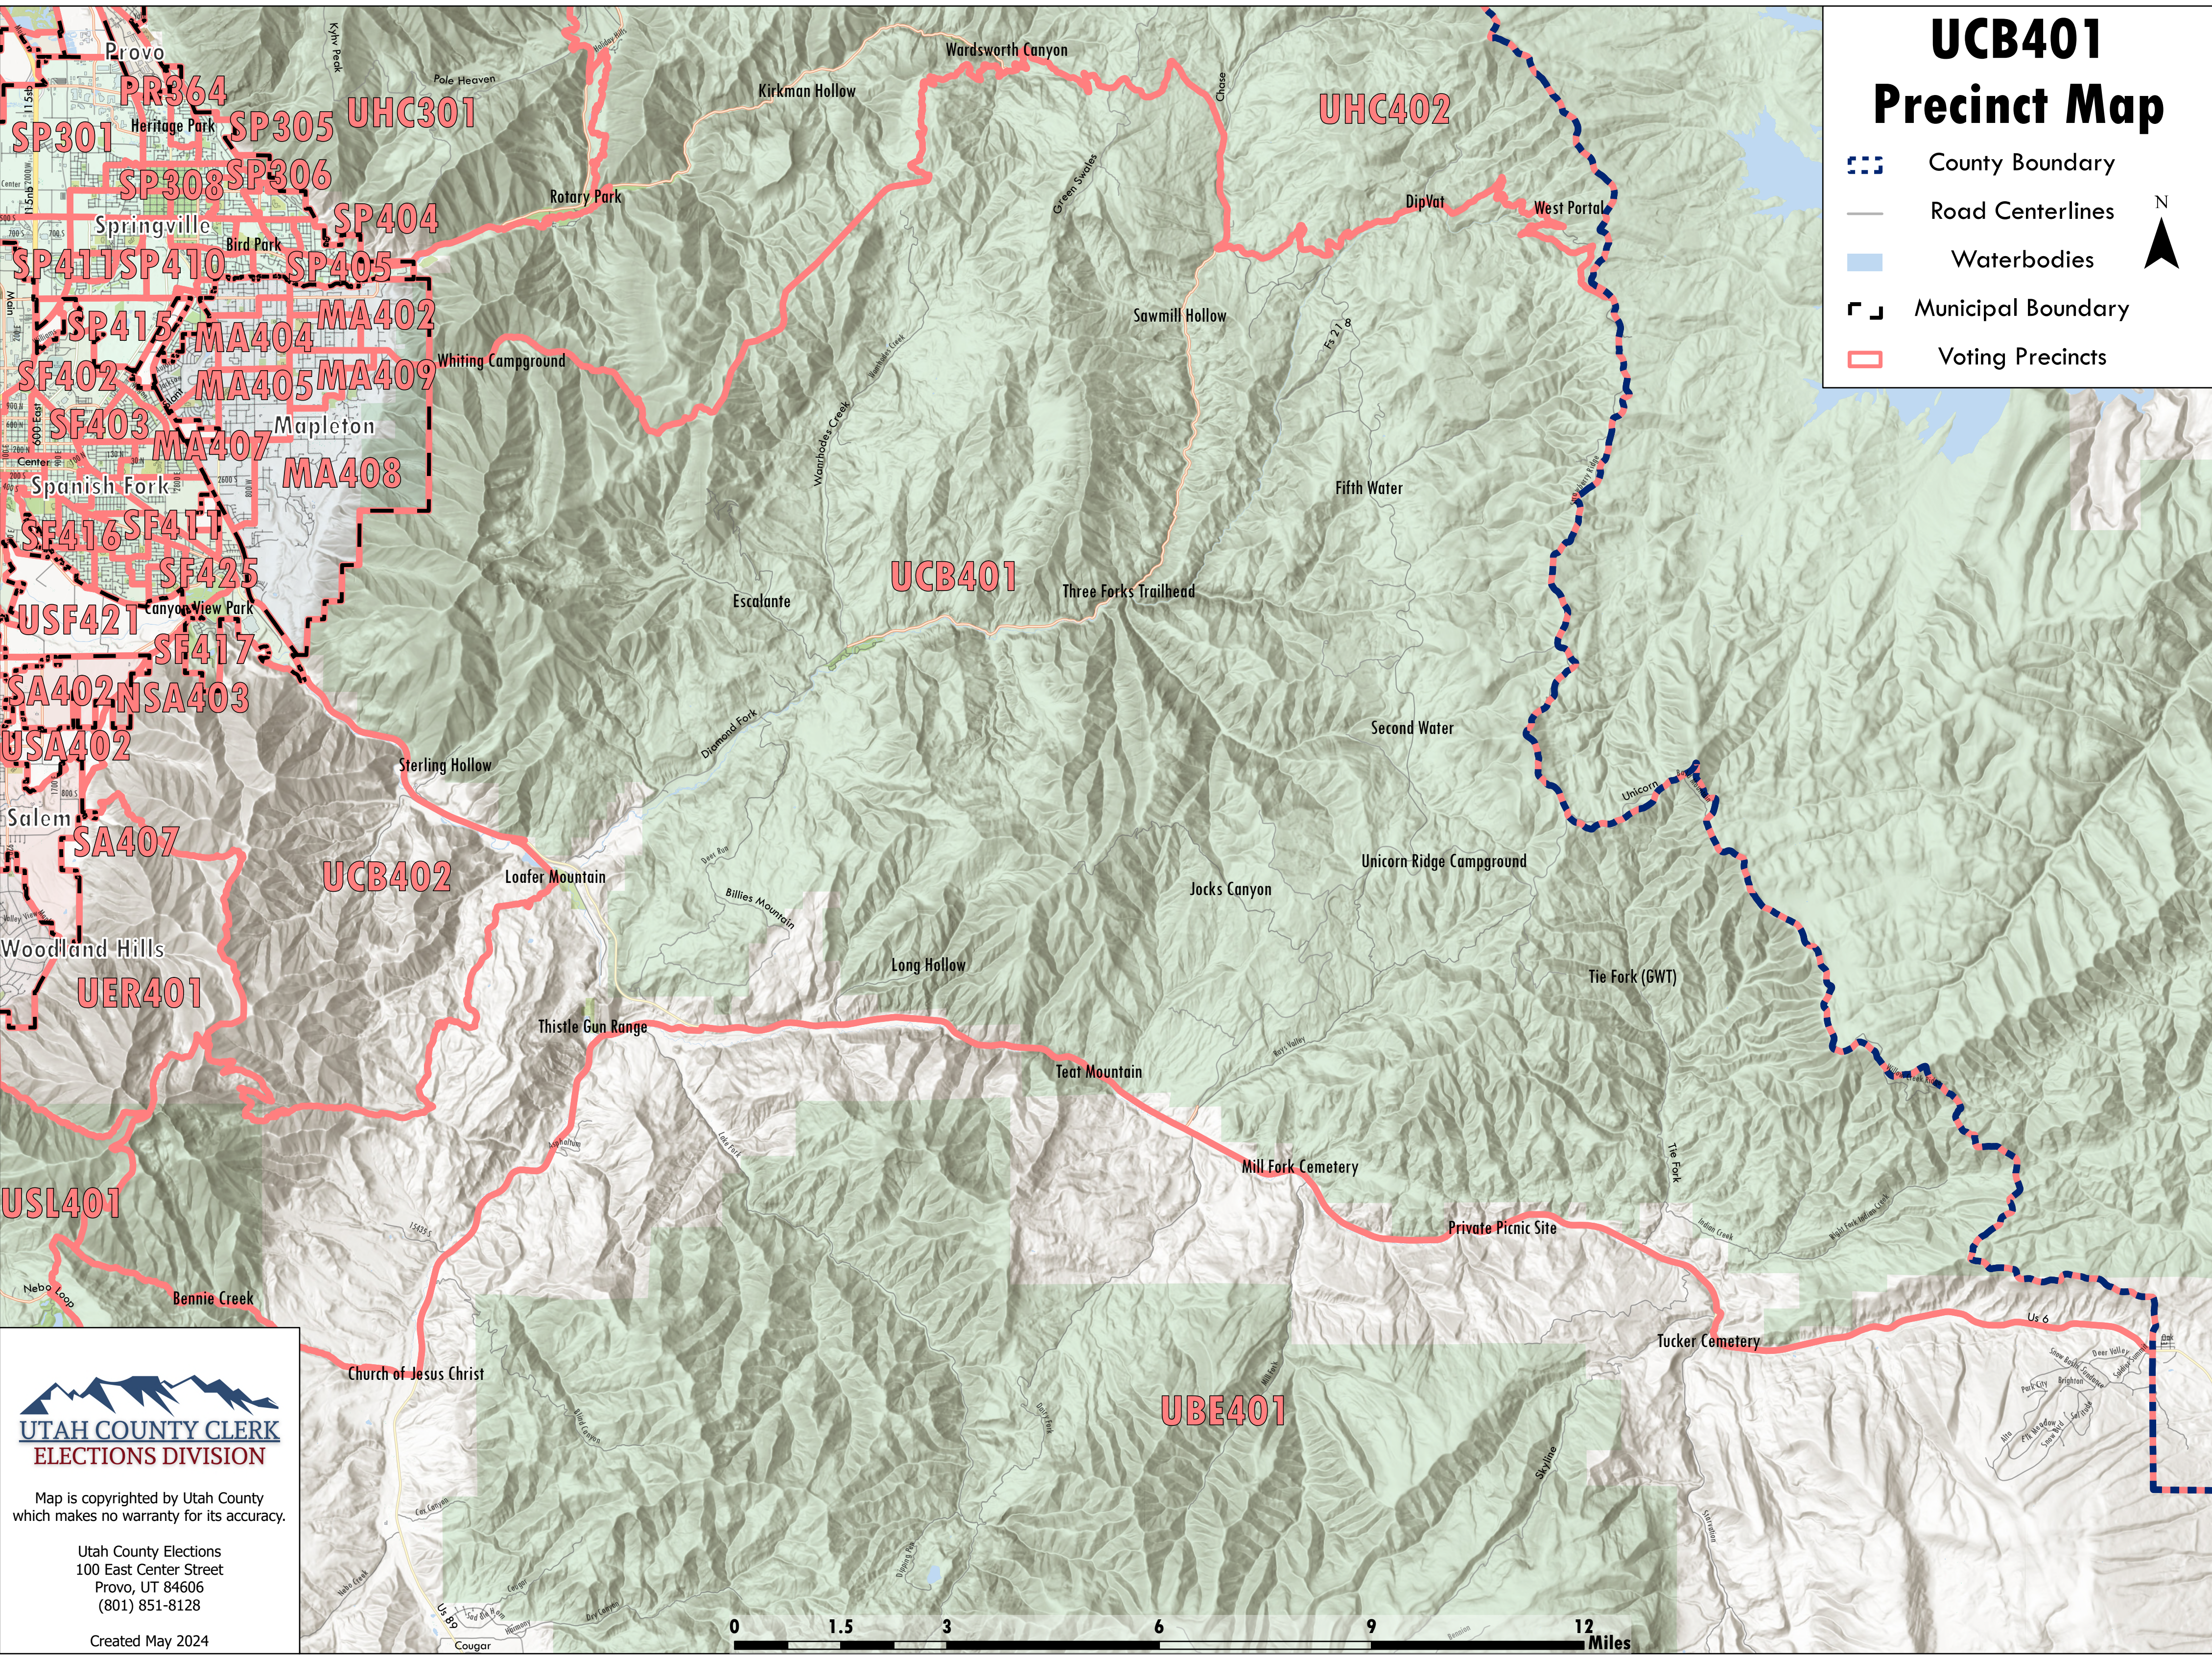

# UCB401 Precinct Map

-  County Boundary
-  Road Centerlines
-  Waterbodies
-  Municipal Boundary
-  Voting Precincts

Map is copyrighted by Utah County which makes no warranty for its accuracy.

Utah County Elections  
100 East Center Street  
Provo, UT 84606  
(801) 851-8128

Created May 2024