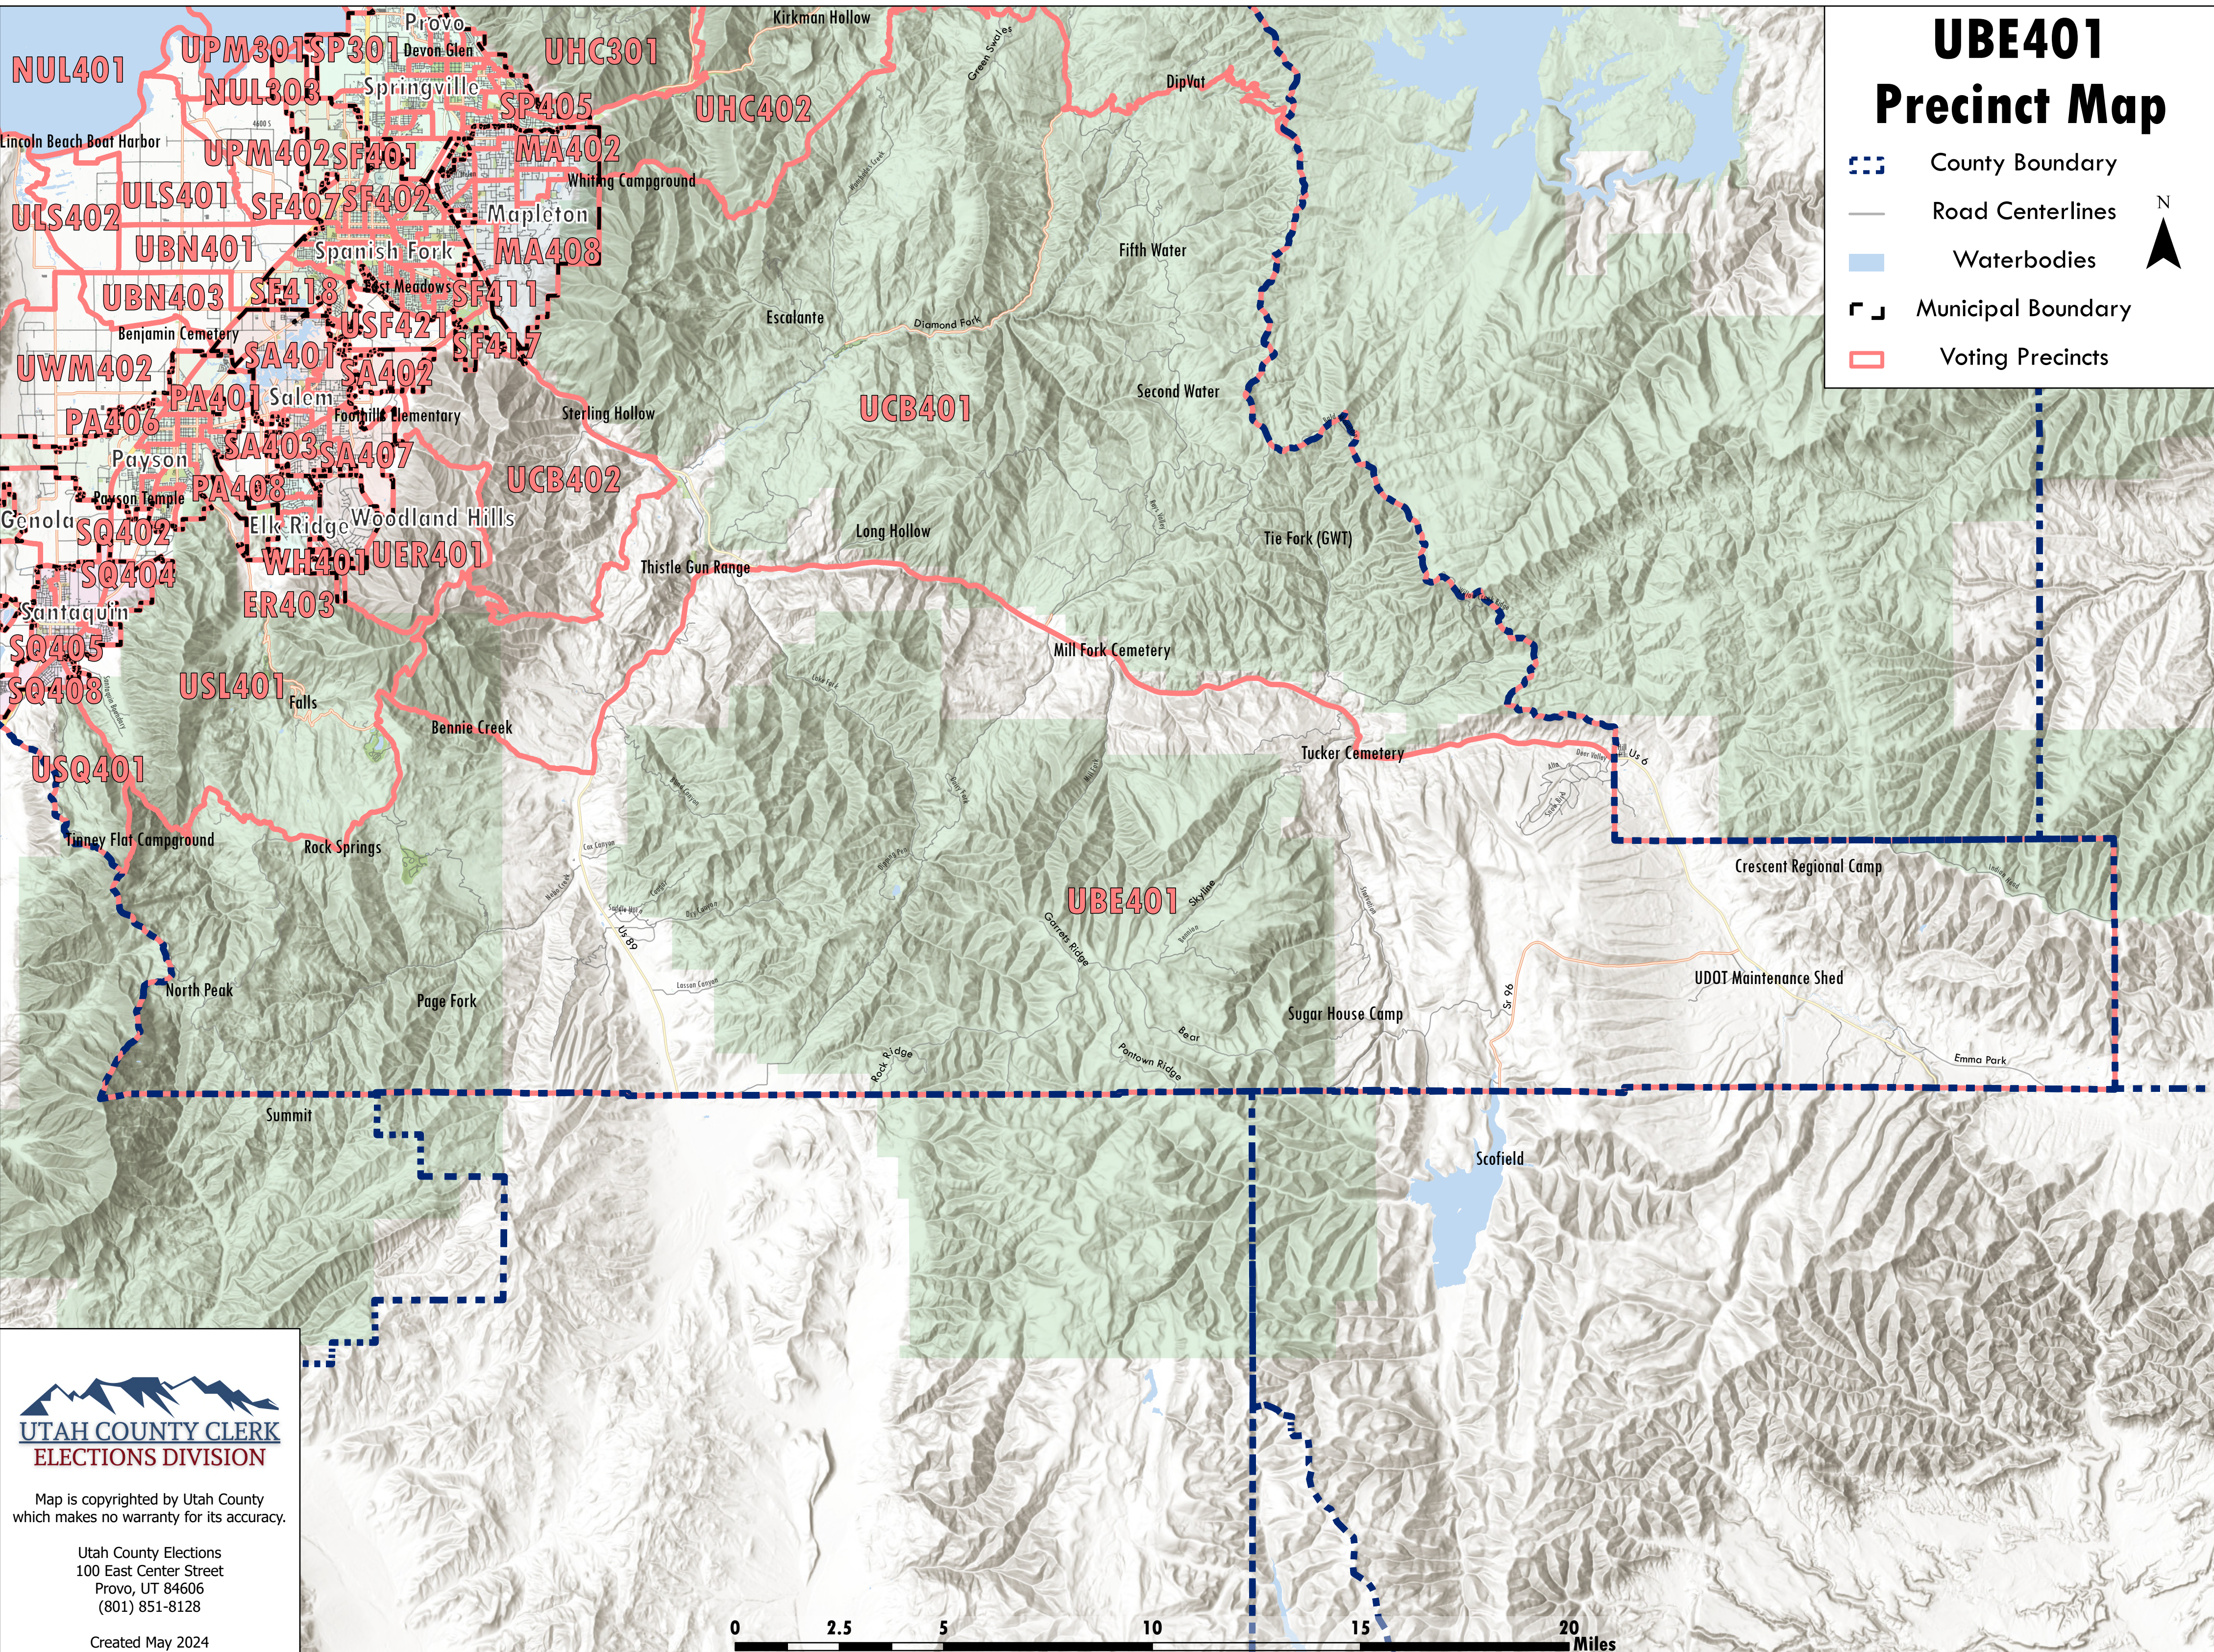

UBE401 Precinct Map

-  County Boundary
-  Road Centerlines
-  Waterbodies
-  Municipal Boundary
-  Voting Precincts

Map is copyrighted by Utah County which makes no warranty for its accuracy.

Utah County Elections
100 East Center Street
Provo, UT 84606
(801) 851-8128

Created May 2024