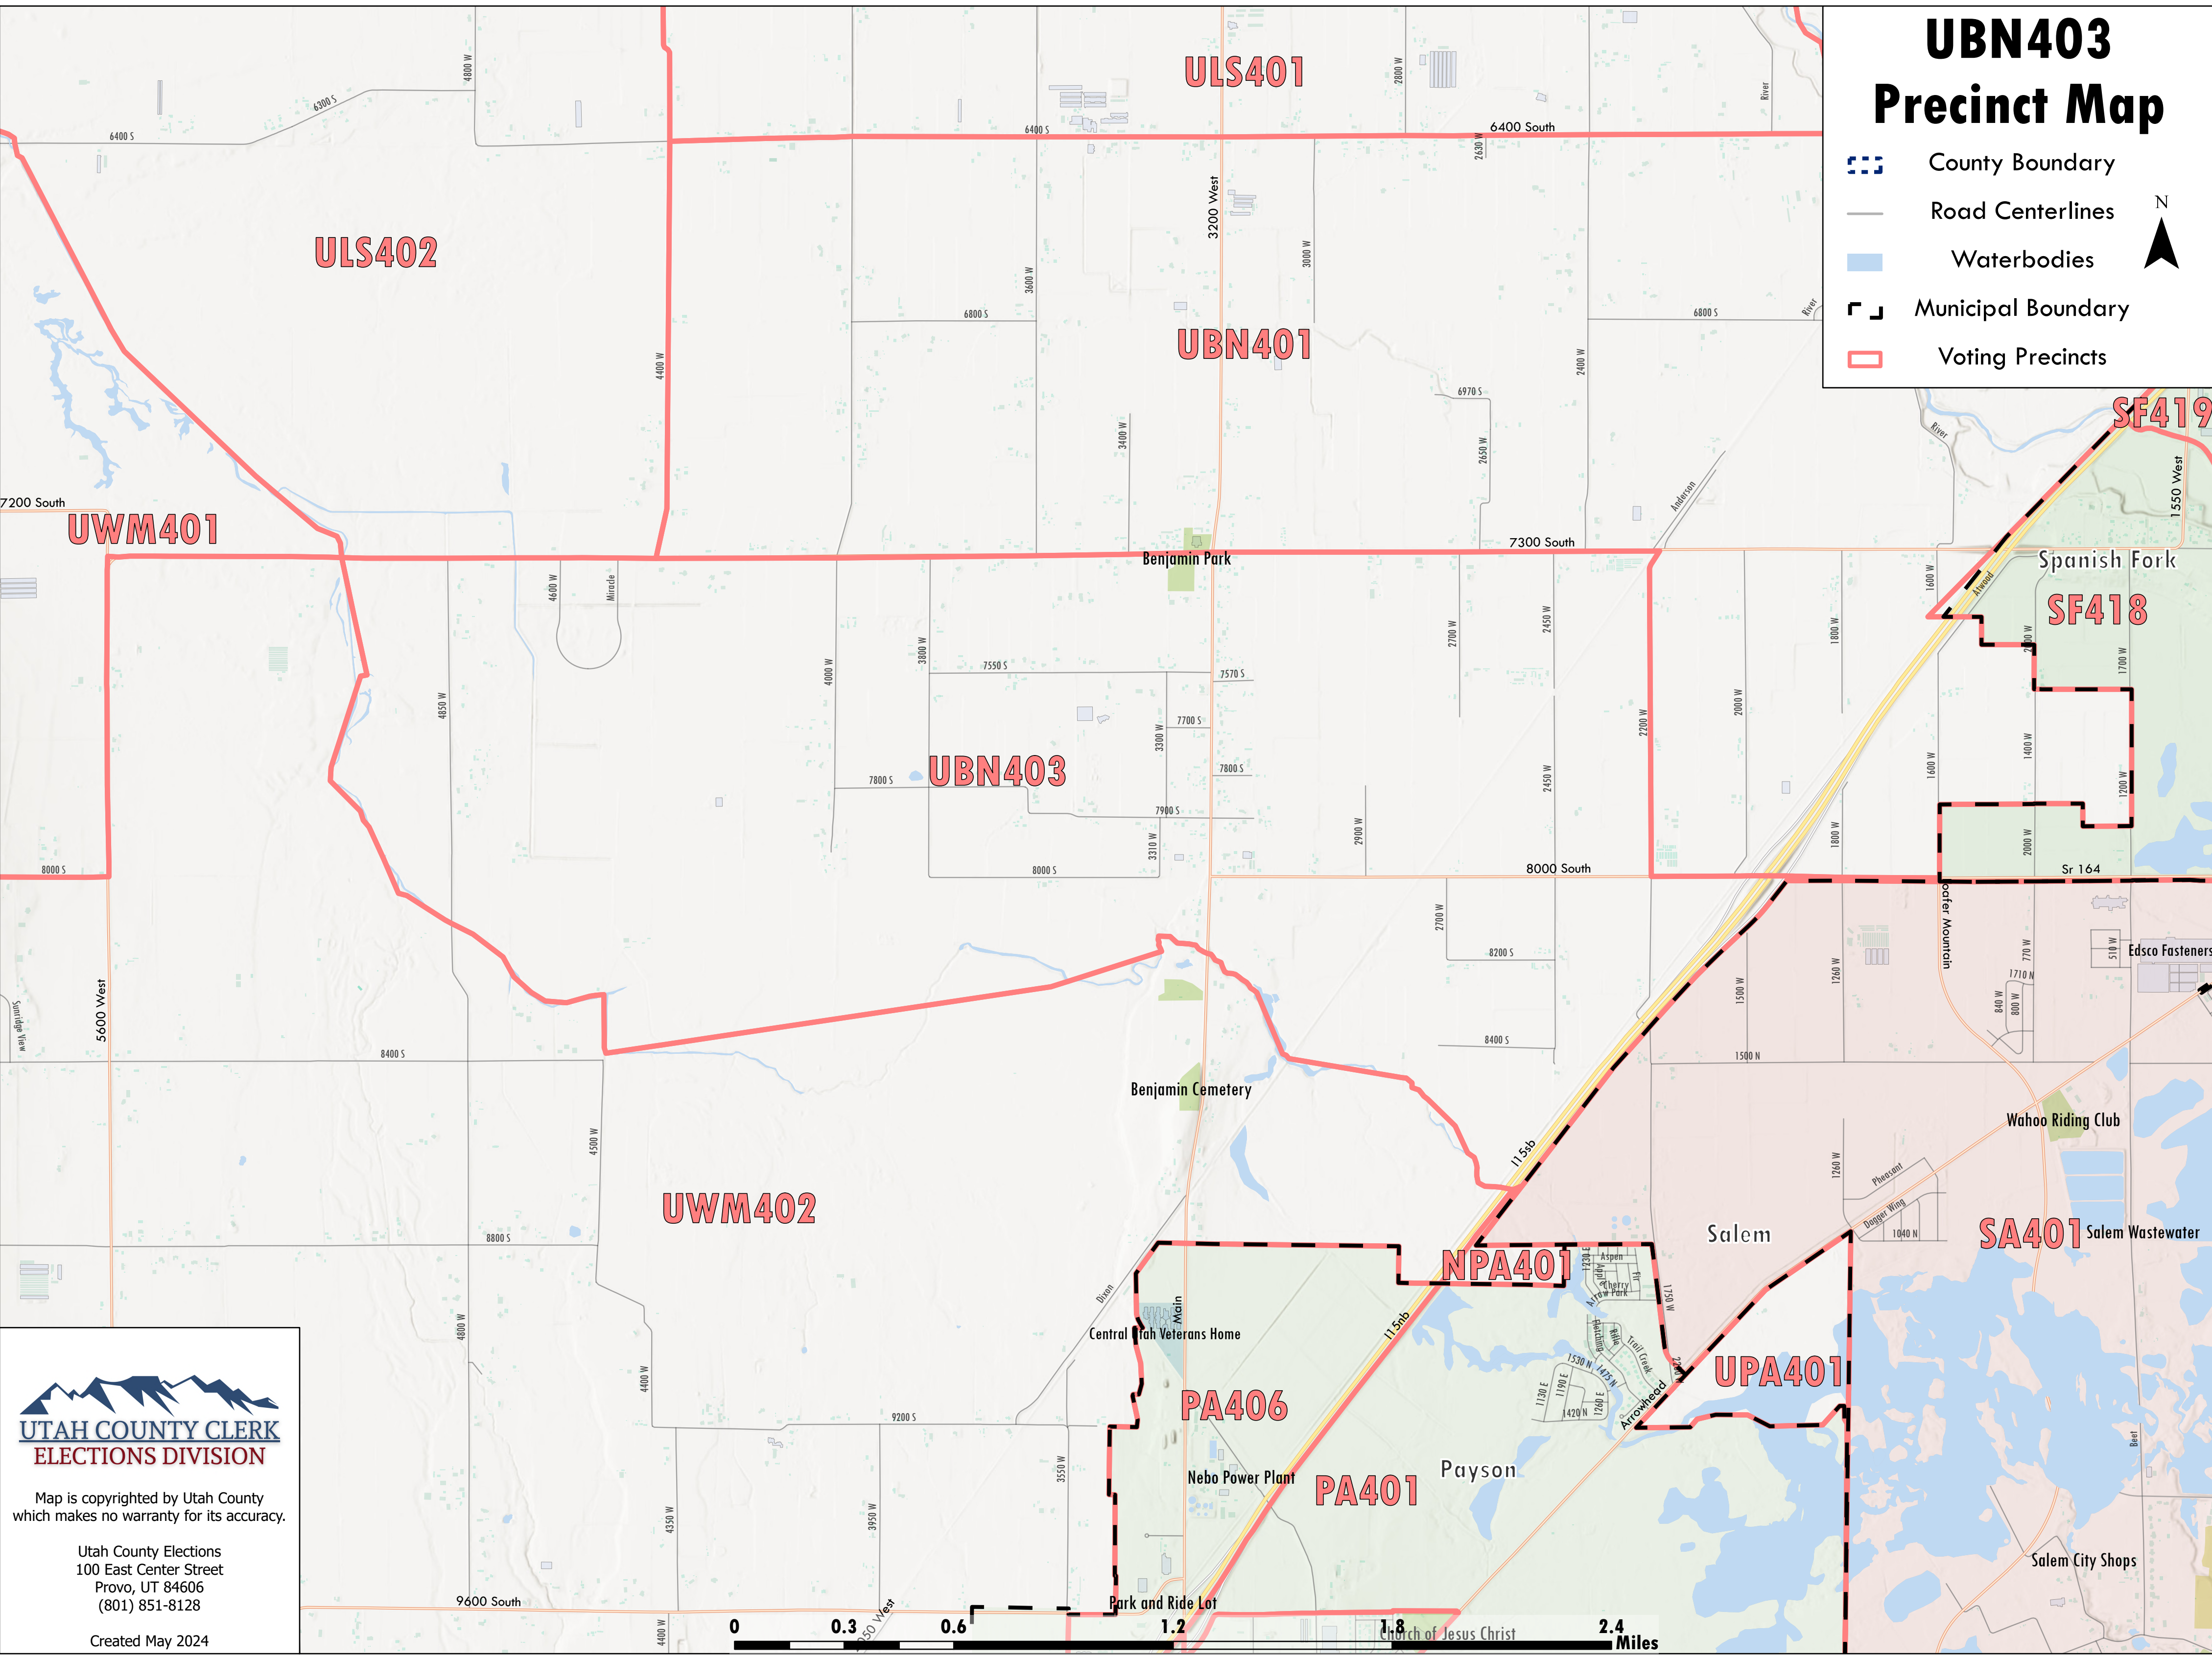

# UBN403 Precinct Map

-  County Boundary
-  Road Centerlines
-  Waterbodies
-  Municipal Boundary
-  Voting Precincts

UTAH COUNTY CLERK  
ELECTIONS DIVISION

Map is copyrighted by Utah County  
which makes no warranty for its accuracy.

Utah County Elections  
100 East Center Street  
Provo, UT 84606  
(801) 851-8128

Created May 2024