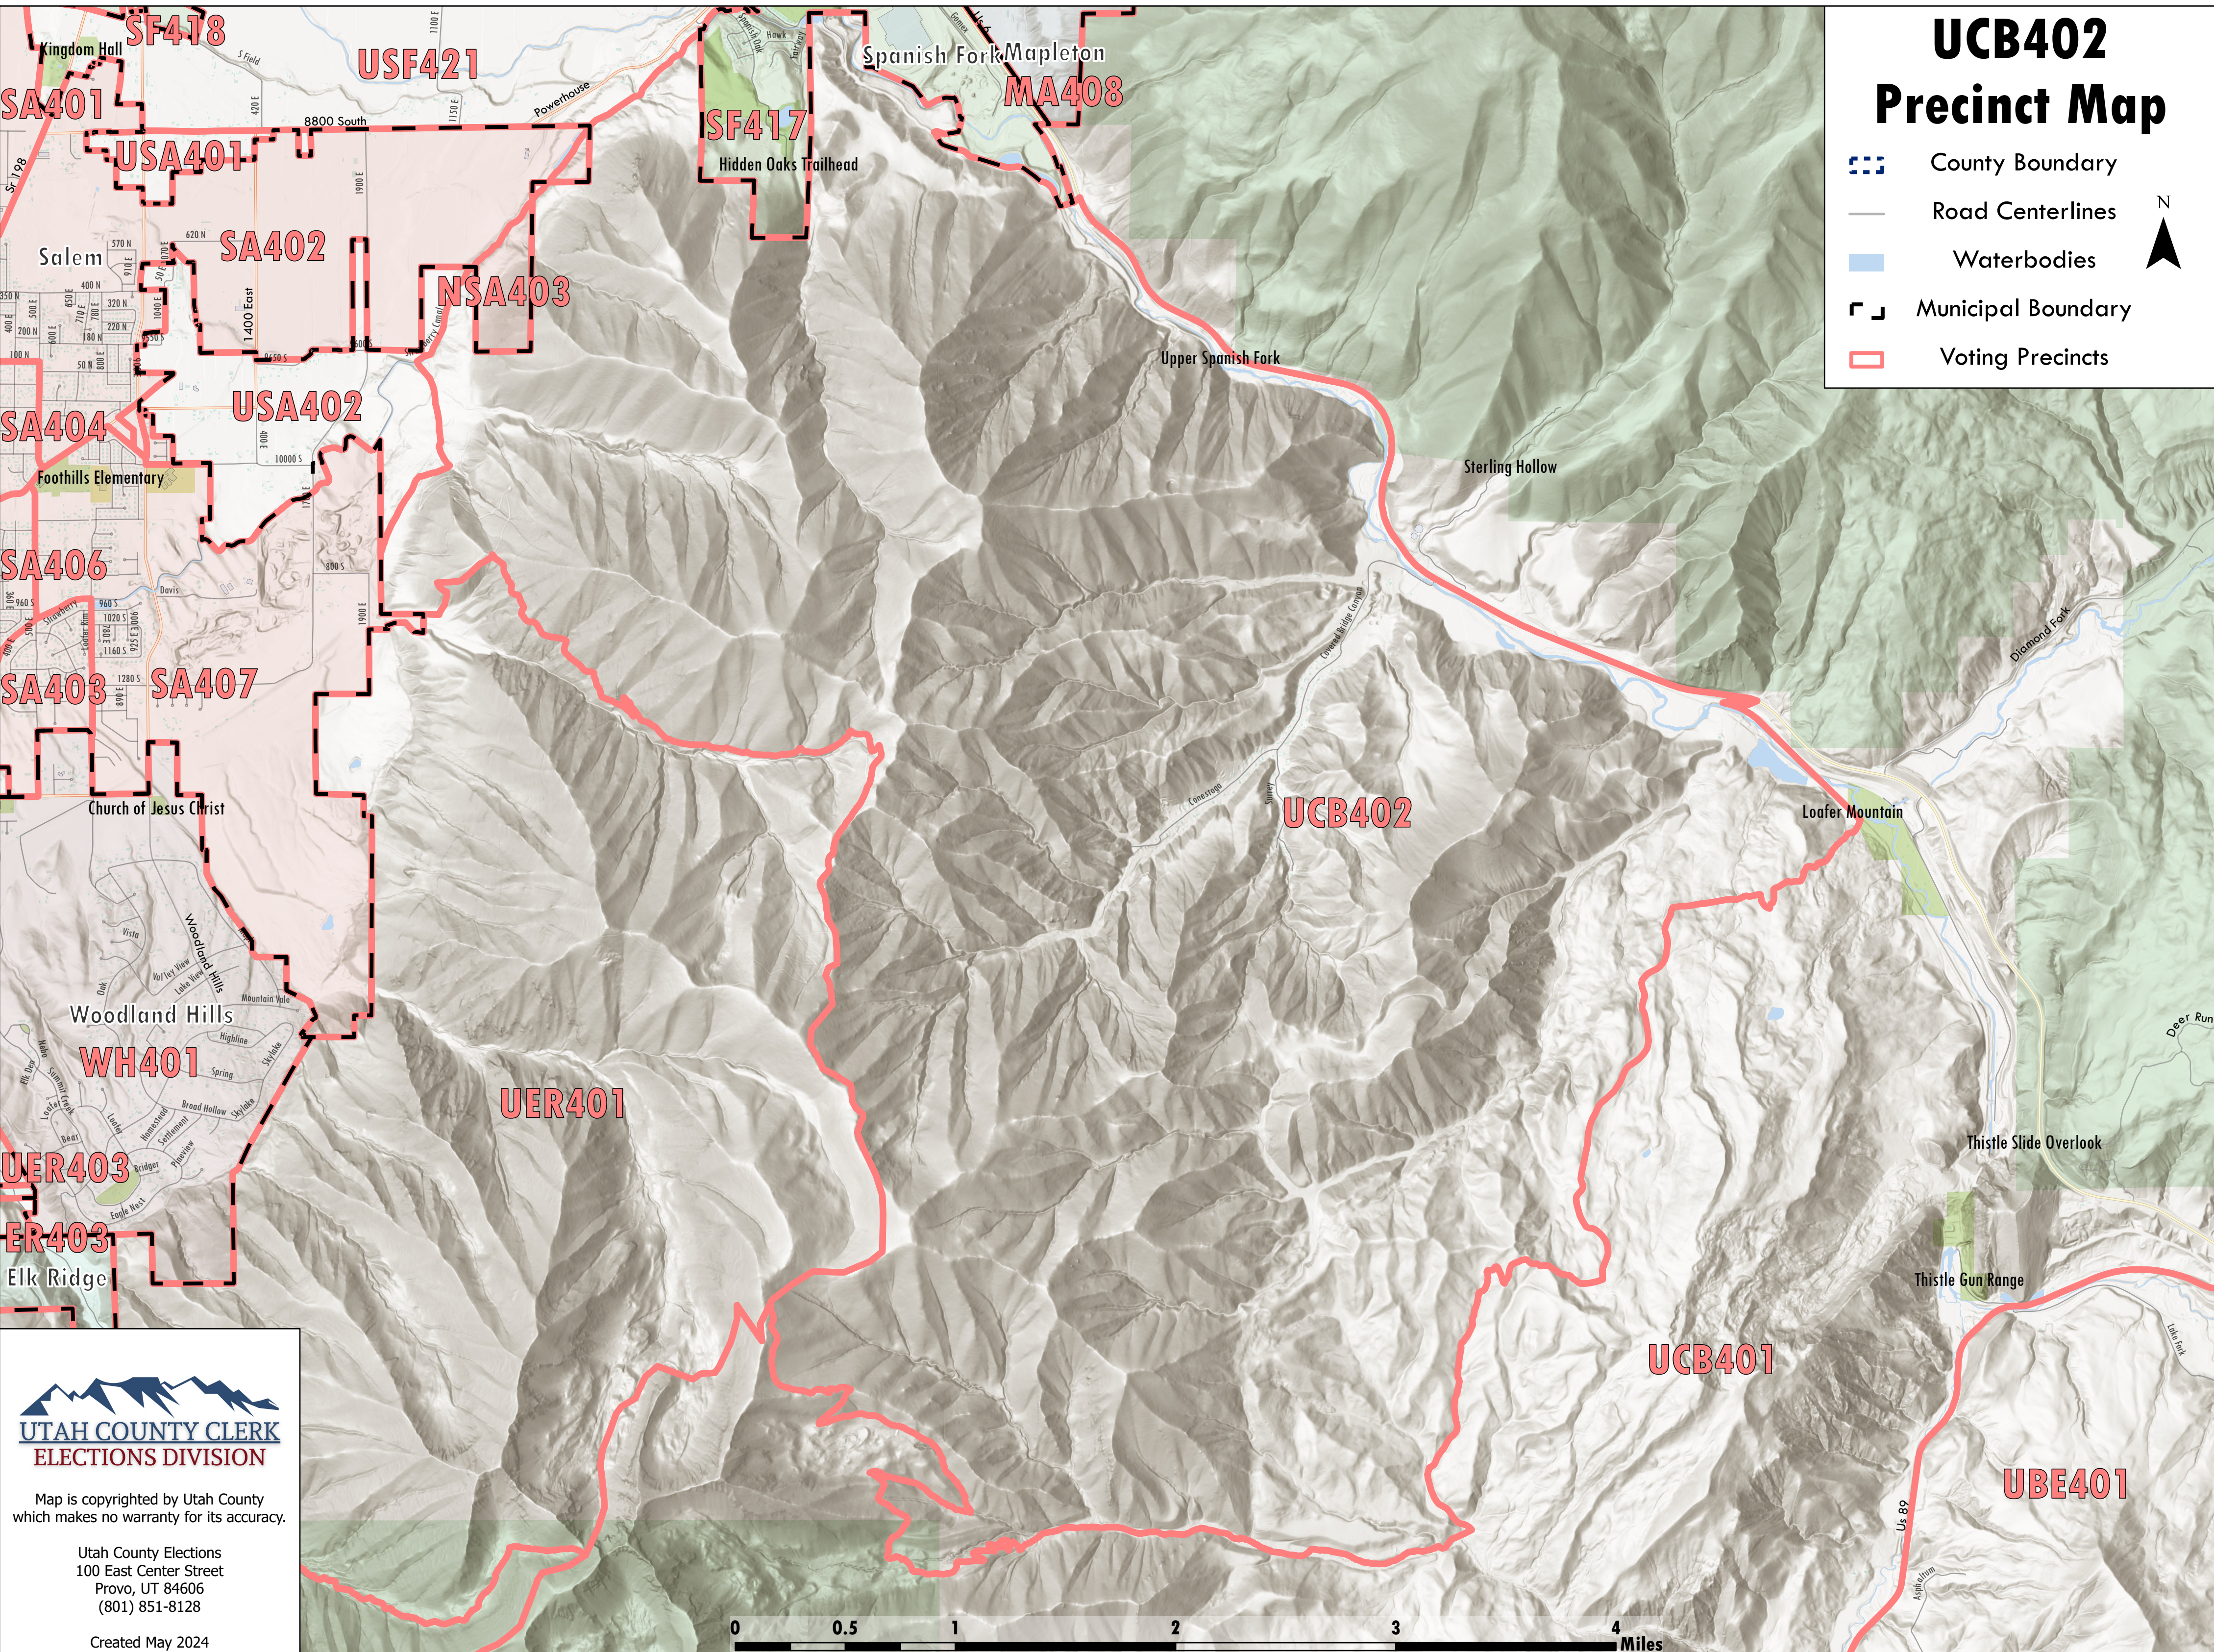

UCB402 Precinct Map

-  County Boundary
-  Road Centerlines
-  Waterbodies
-  Municipal Boundary
-  Voting Precincts

Map is copyrighted by Utah County which makes no warranty for its accuracy.

Utah County Elections
100 East Center Street
Provo, UT 84606
(801) 851-8128

Created May 2024