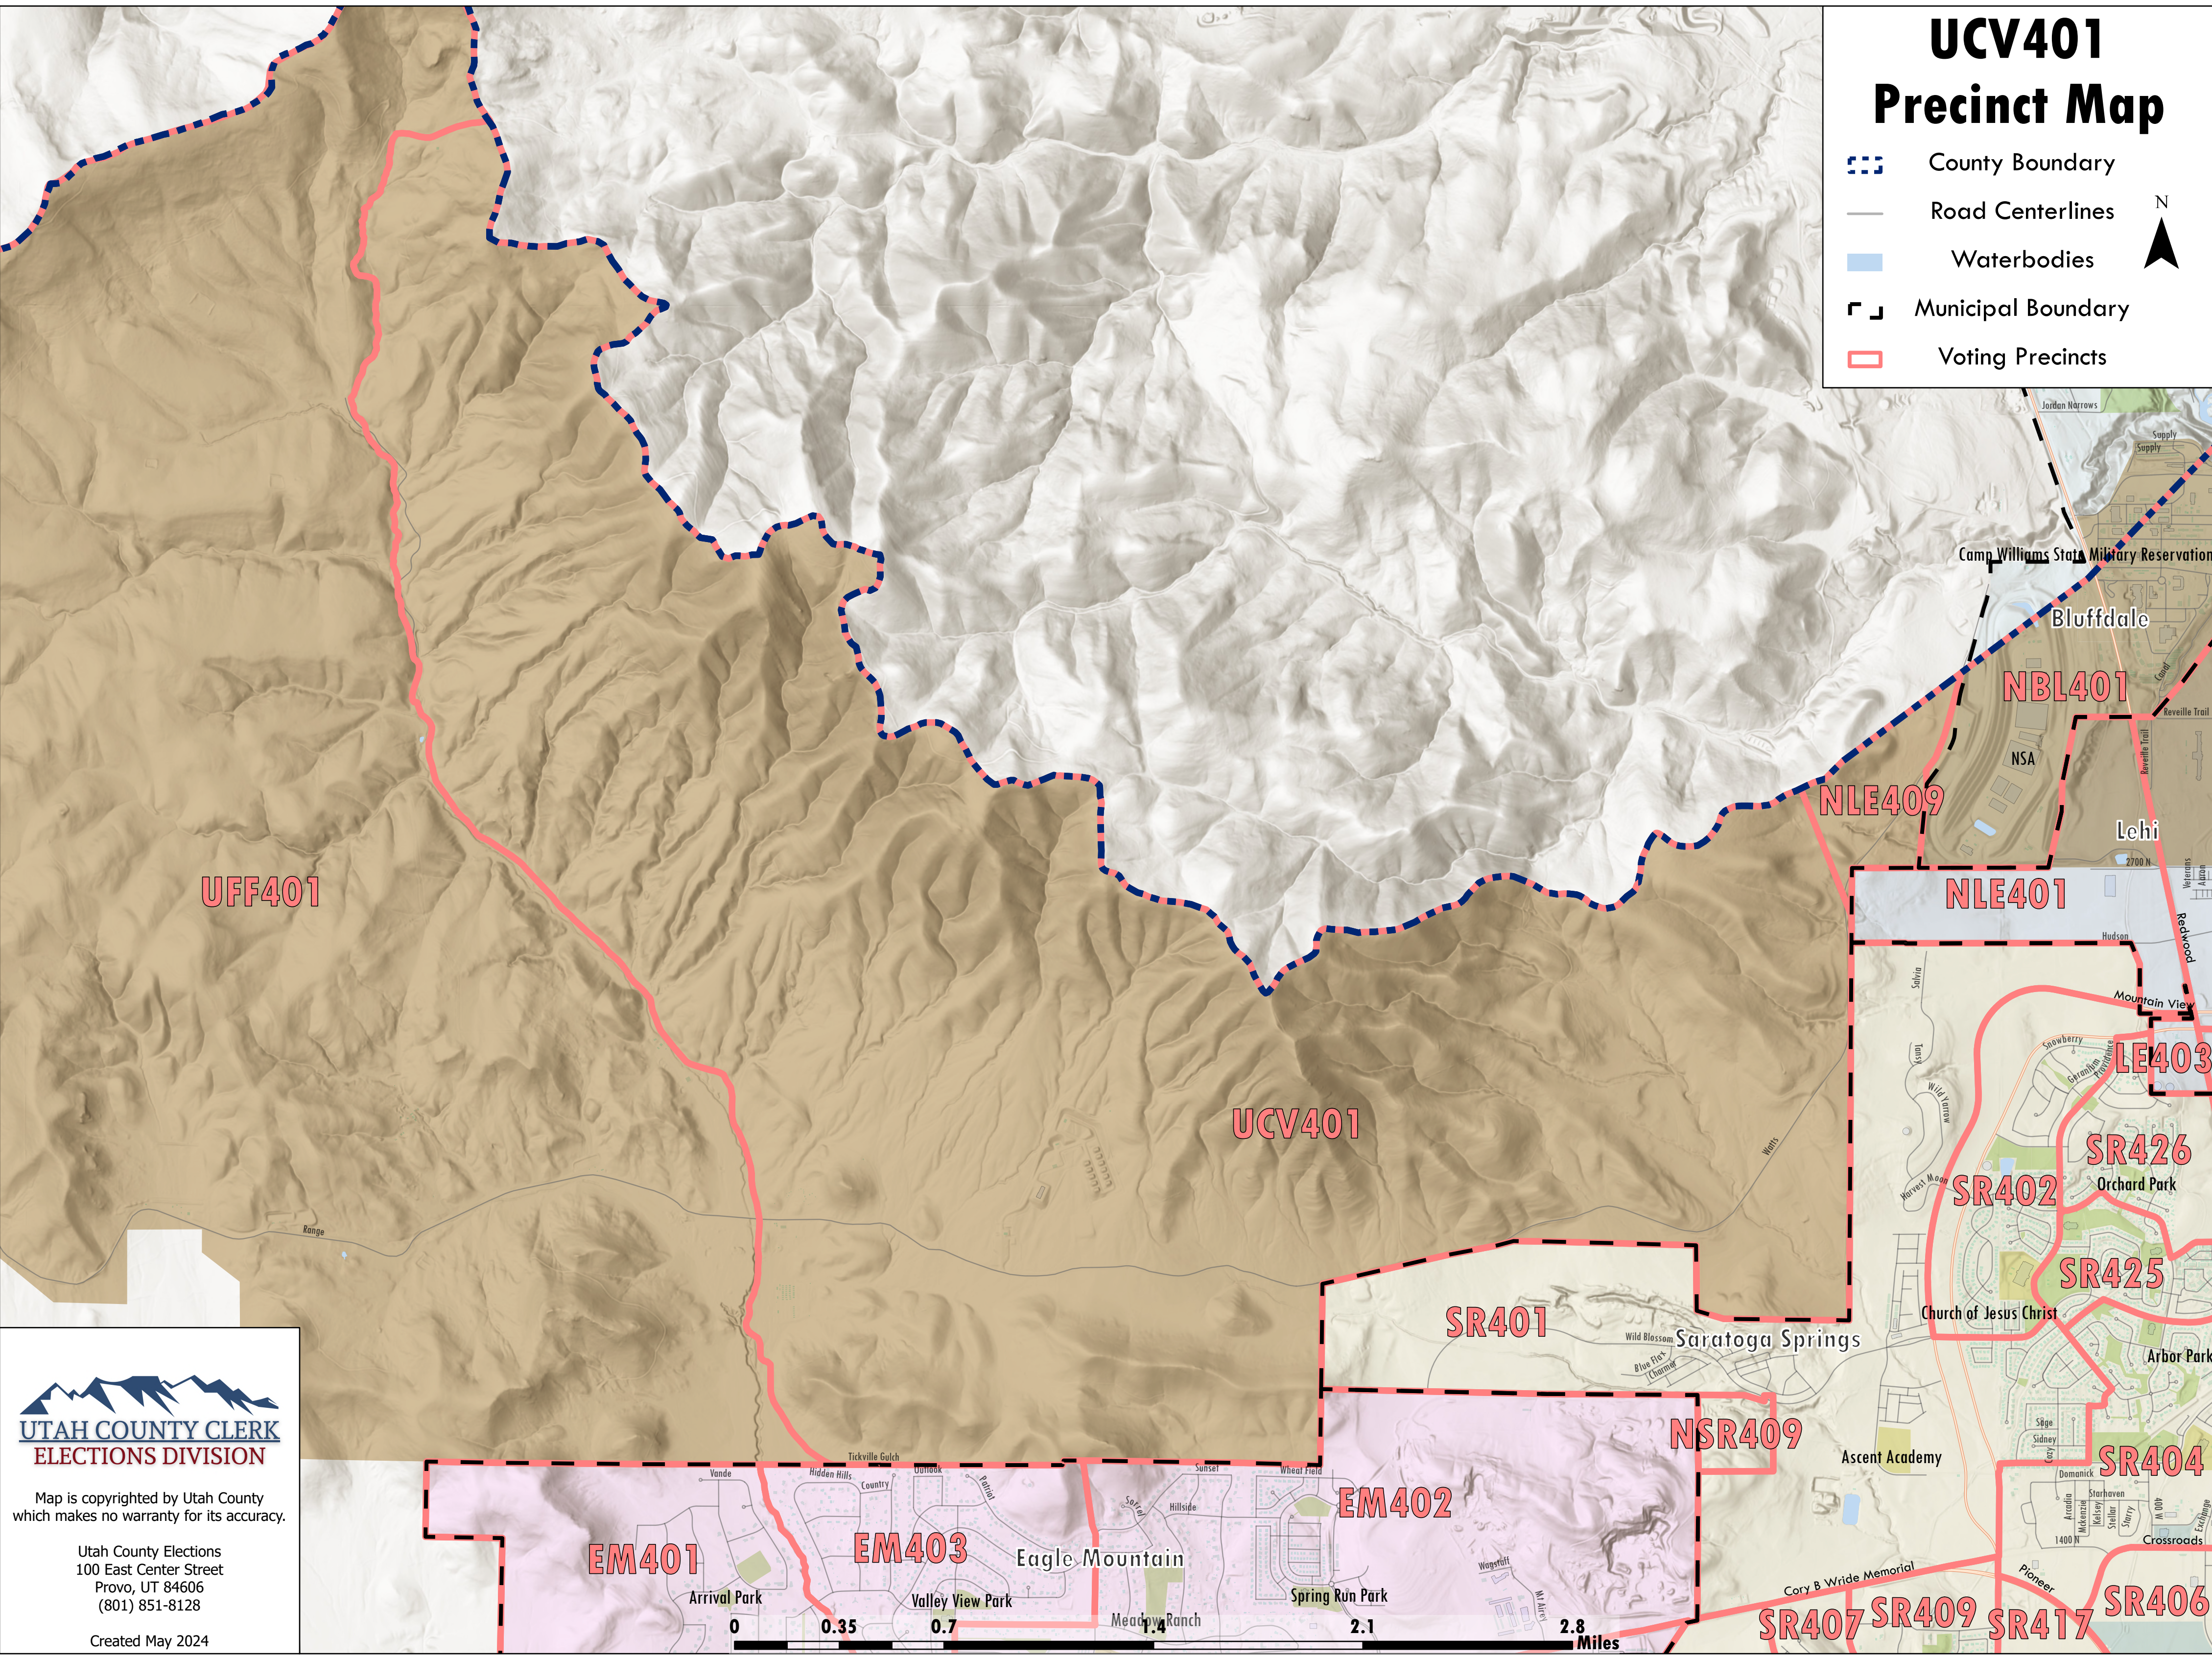

UCV401 Precinct Map

-  County Boundary
-  Road Centerlines
-  Waterbodies
-  Municipal Boundary
-  Voting Precincts

Map is copyrighted by Utah County which makes no warranty for its accuracy.

Utah County Elections
100 East Center Street
Provo, UT 84606
(801) 851-8128

Created May 2024