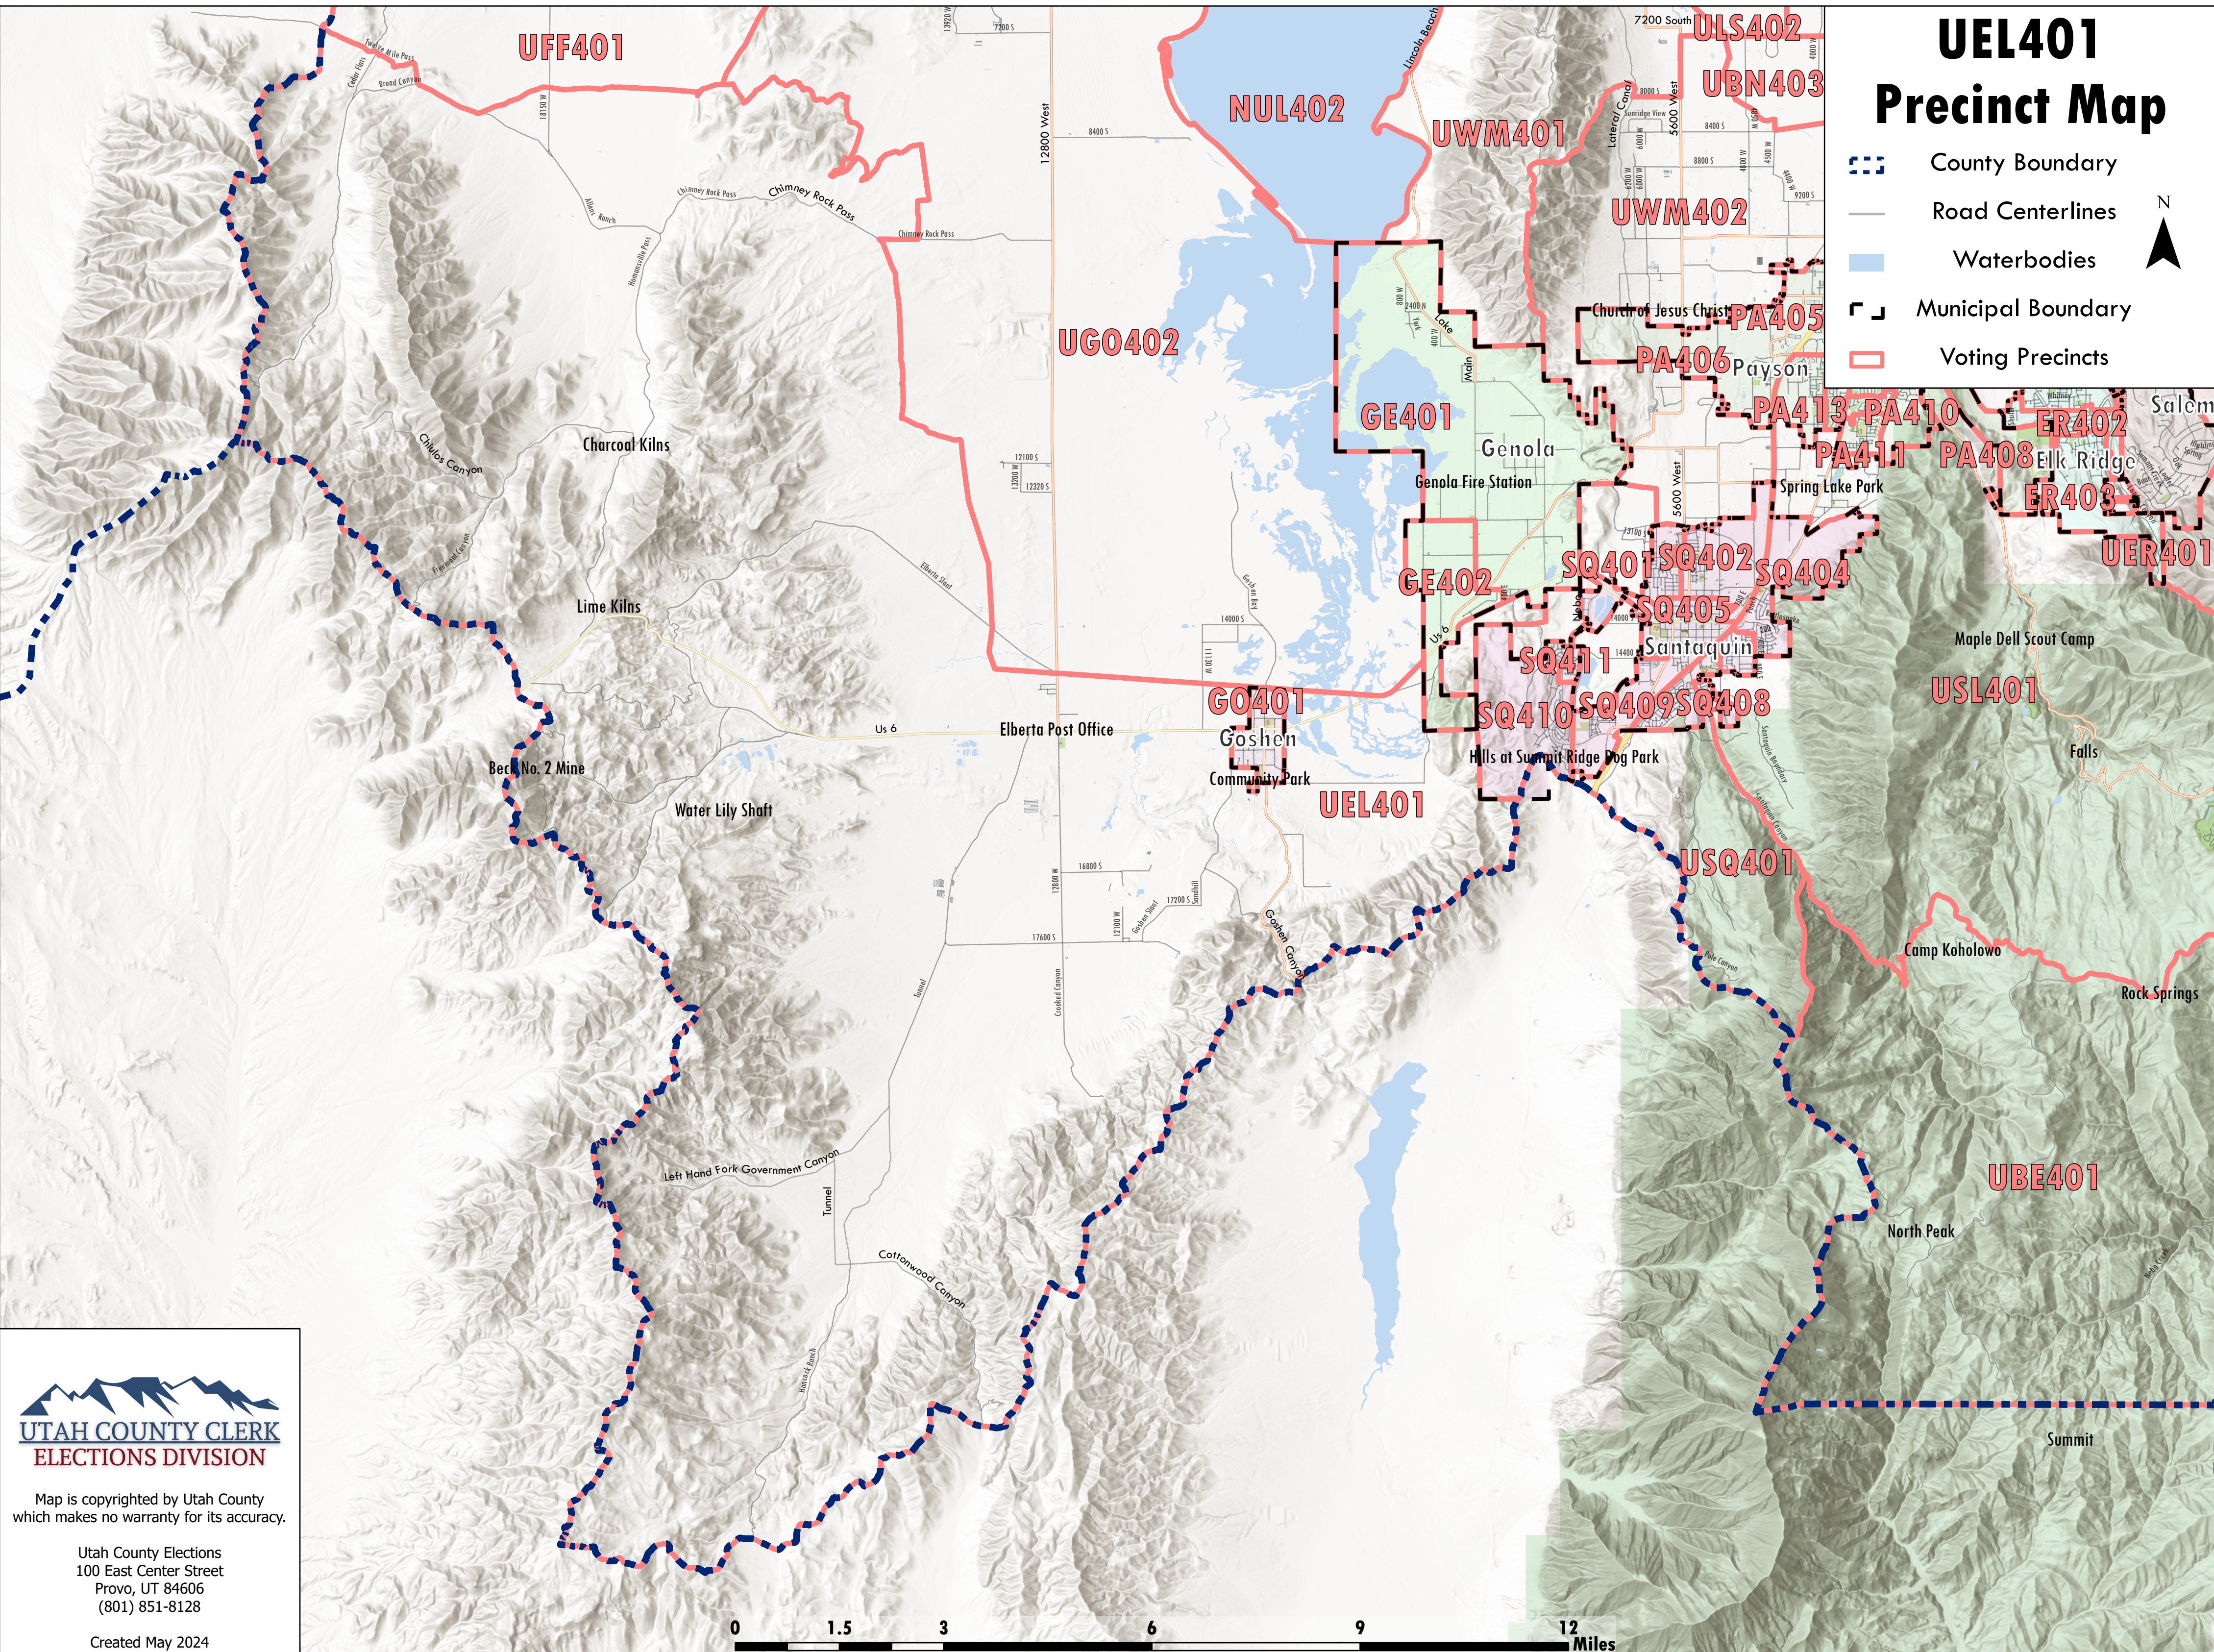

# UEL401 Precinct Map

-  County Boundary
-  Road Centerlines
-  Waterbodies
-  Municipal Boundary
-  Voting Precincts

Map is copyrighted by Utah County which makes no warranty for its accuracy.

Utah County Elections  
100 East Center Street  
Provo, UT 84606  
(801) 851-8128

Created May 2024