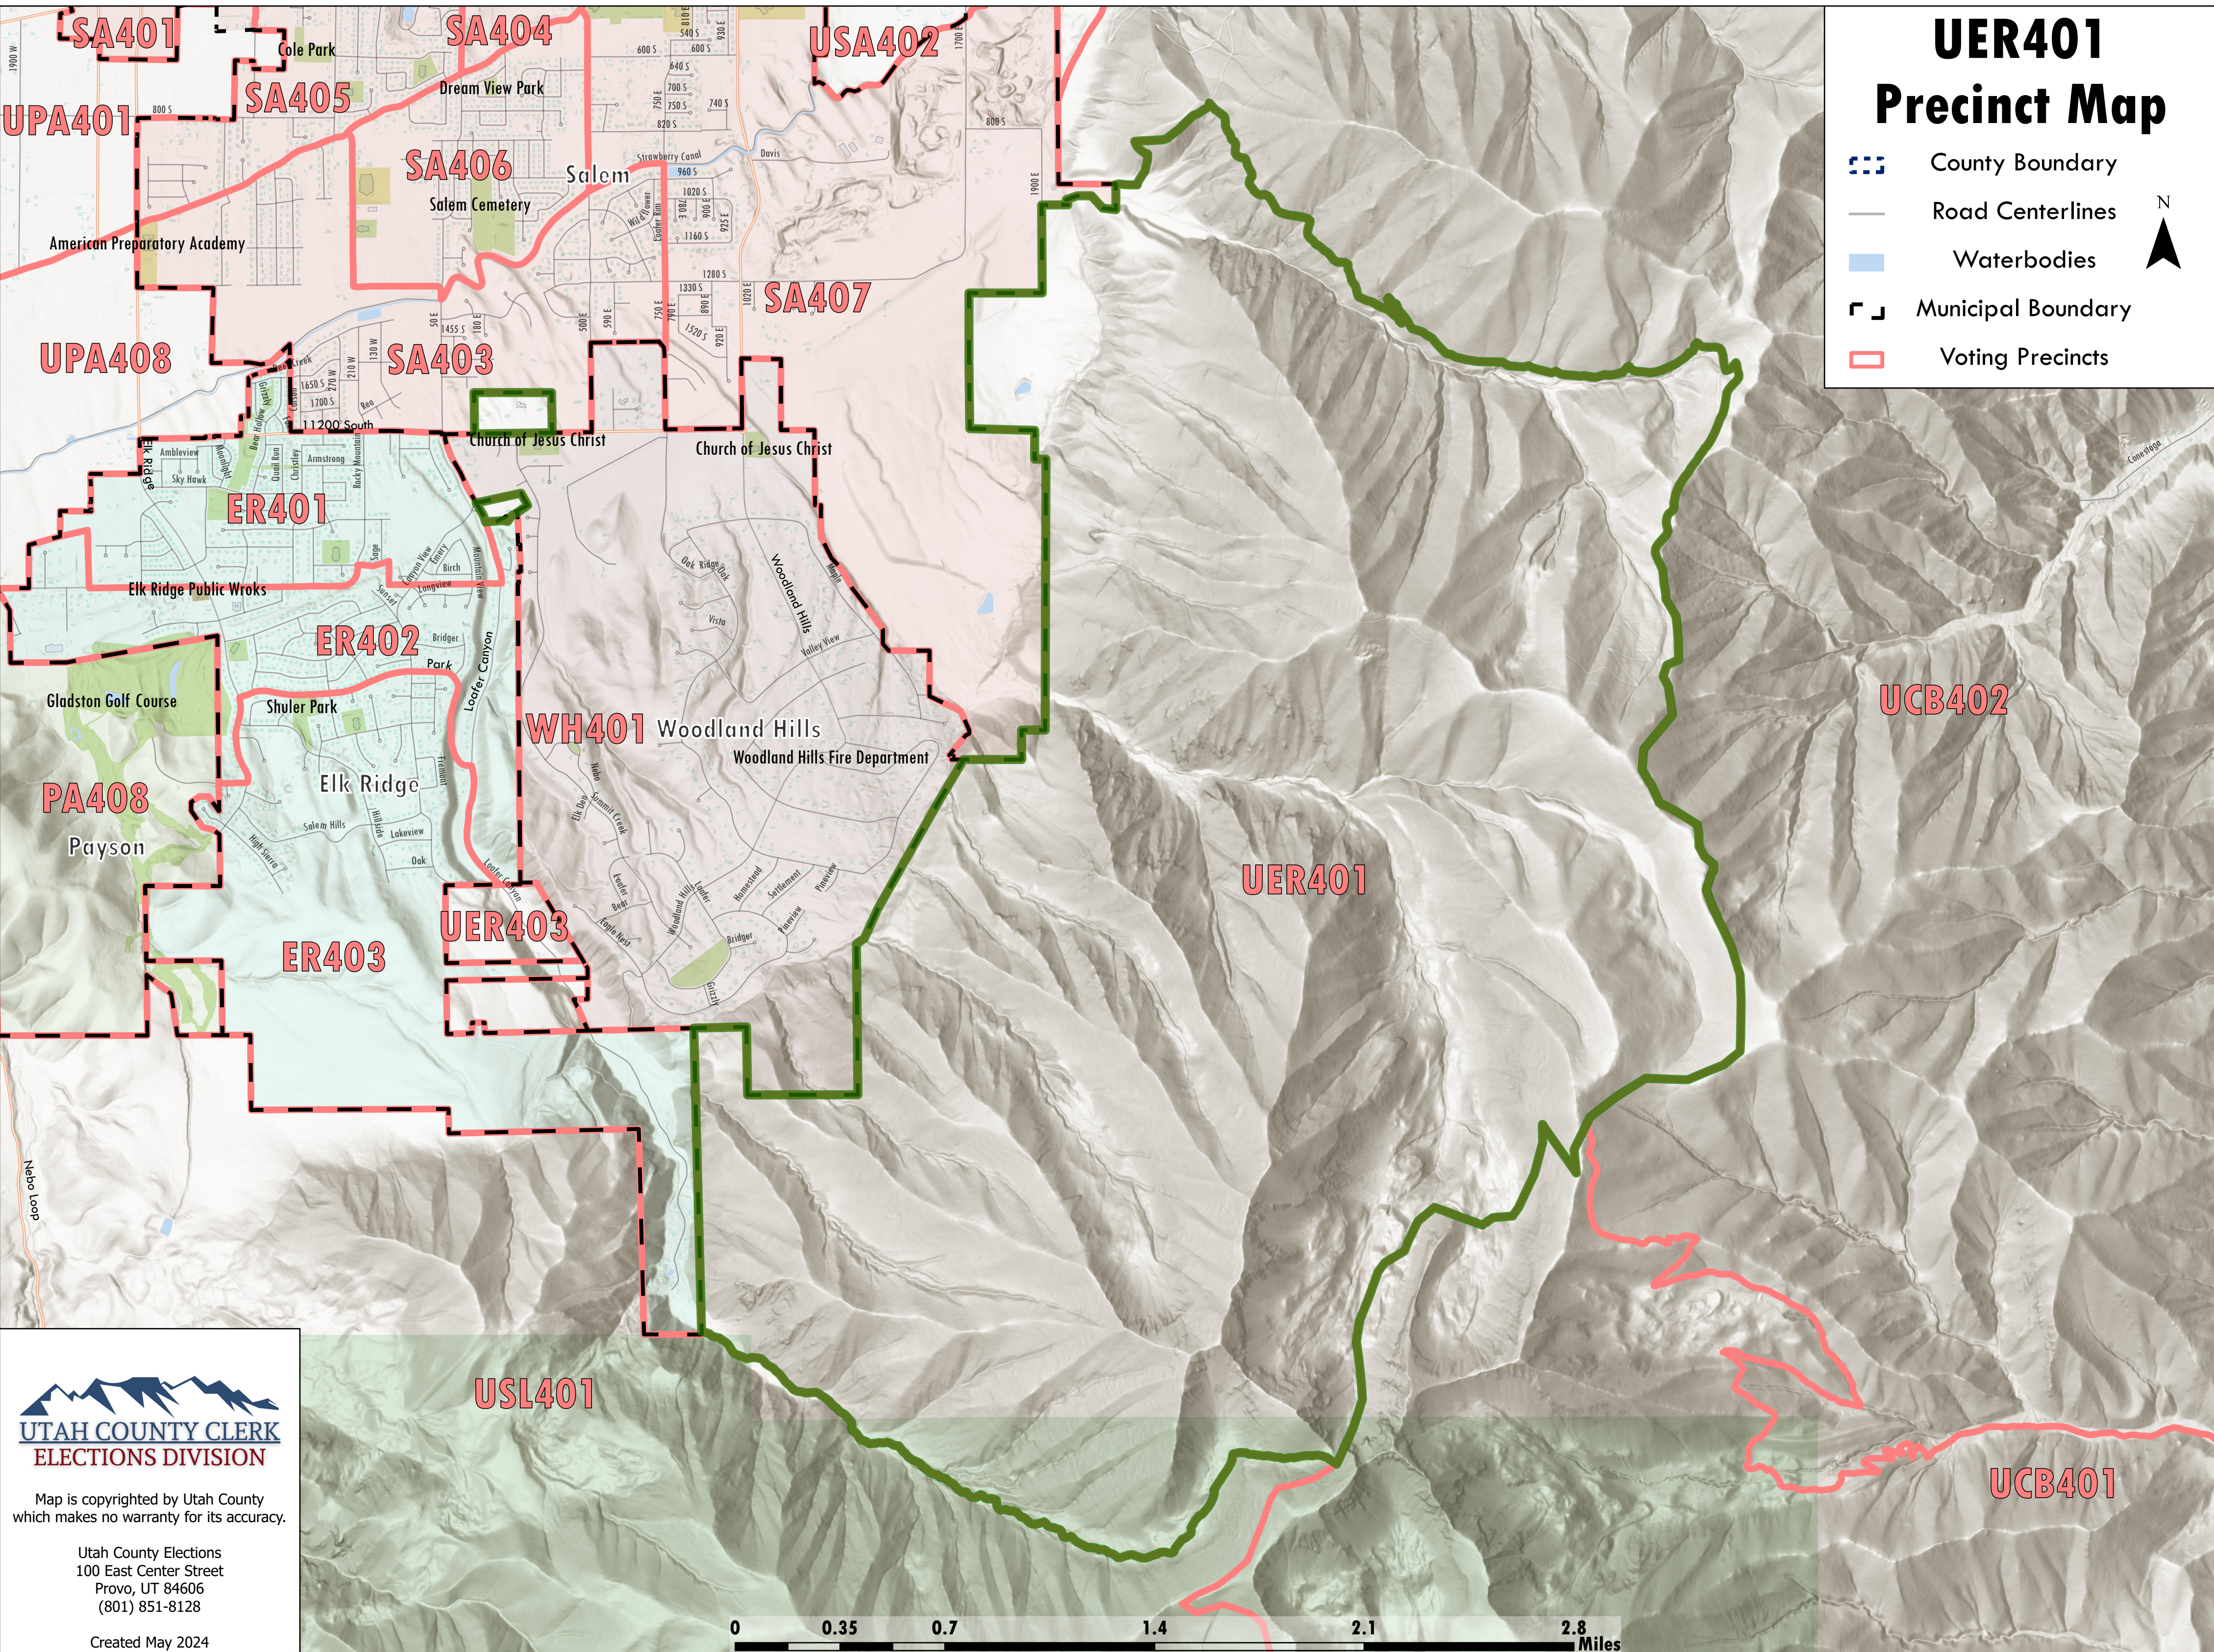

UER401 Precinct Map

-  County Boundary
-  Road Centerlines
-  Waterbodies
-  Municipal Boundary
-  Voting Precincts

Map is copyrighted by Utah County which makes no warranty for its accuracy.

Utah County Elections
 100 East Center Street
 Provo, UT 84606
 (801) 851-8128

Created May 2024