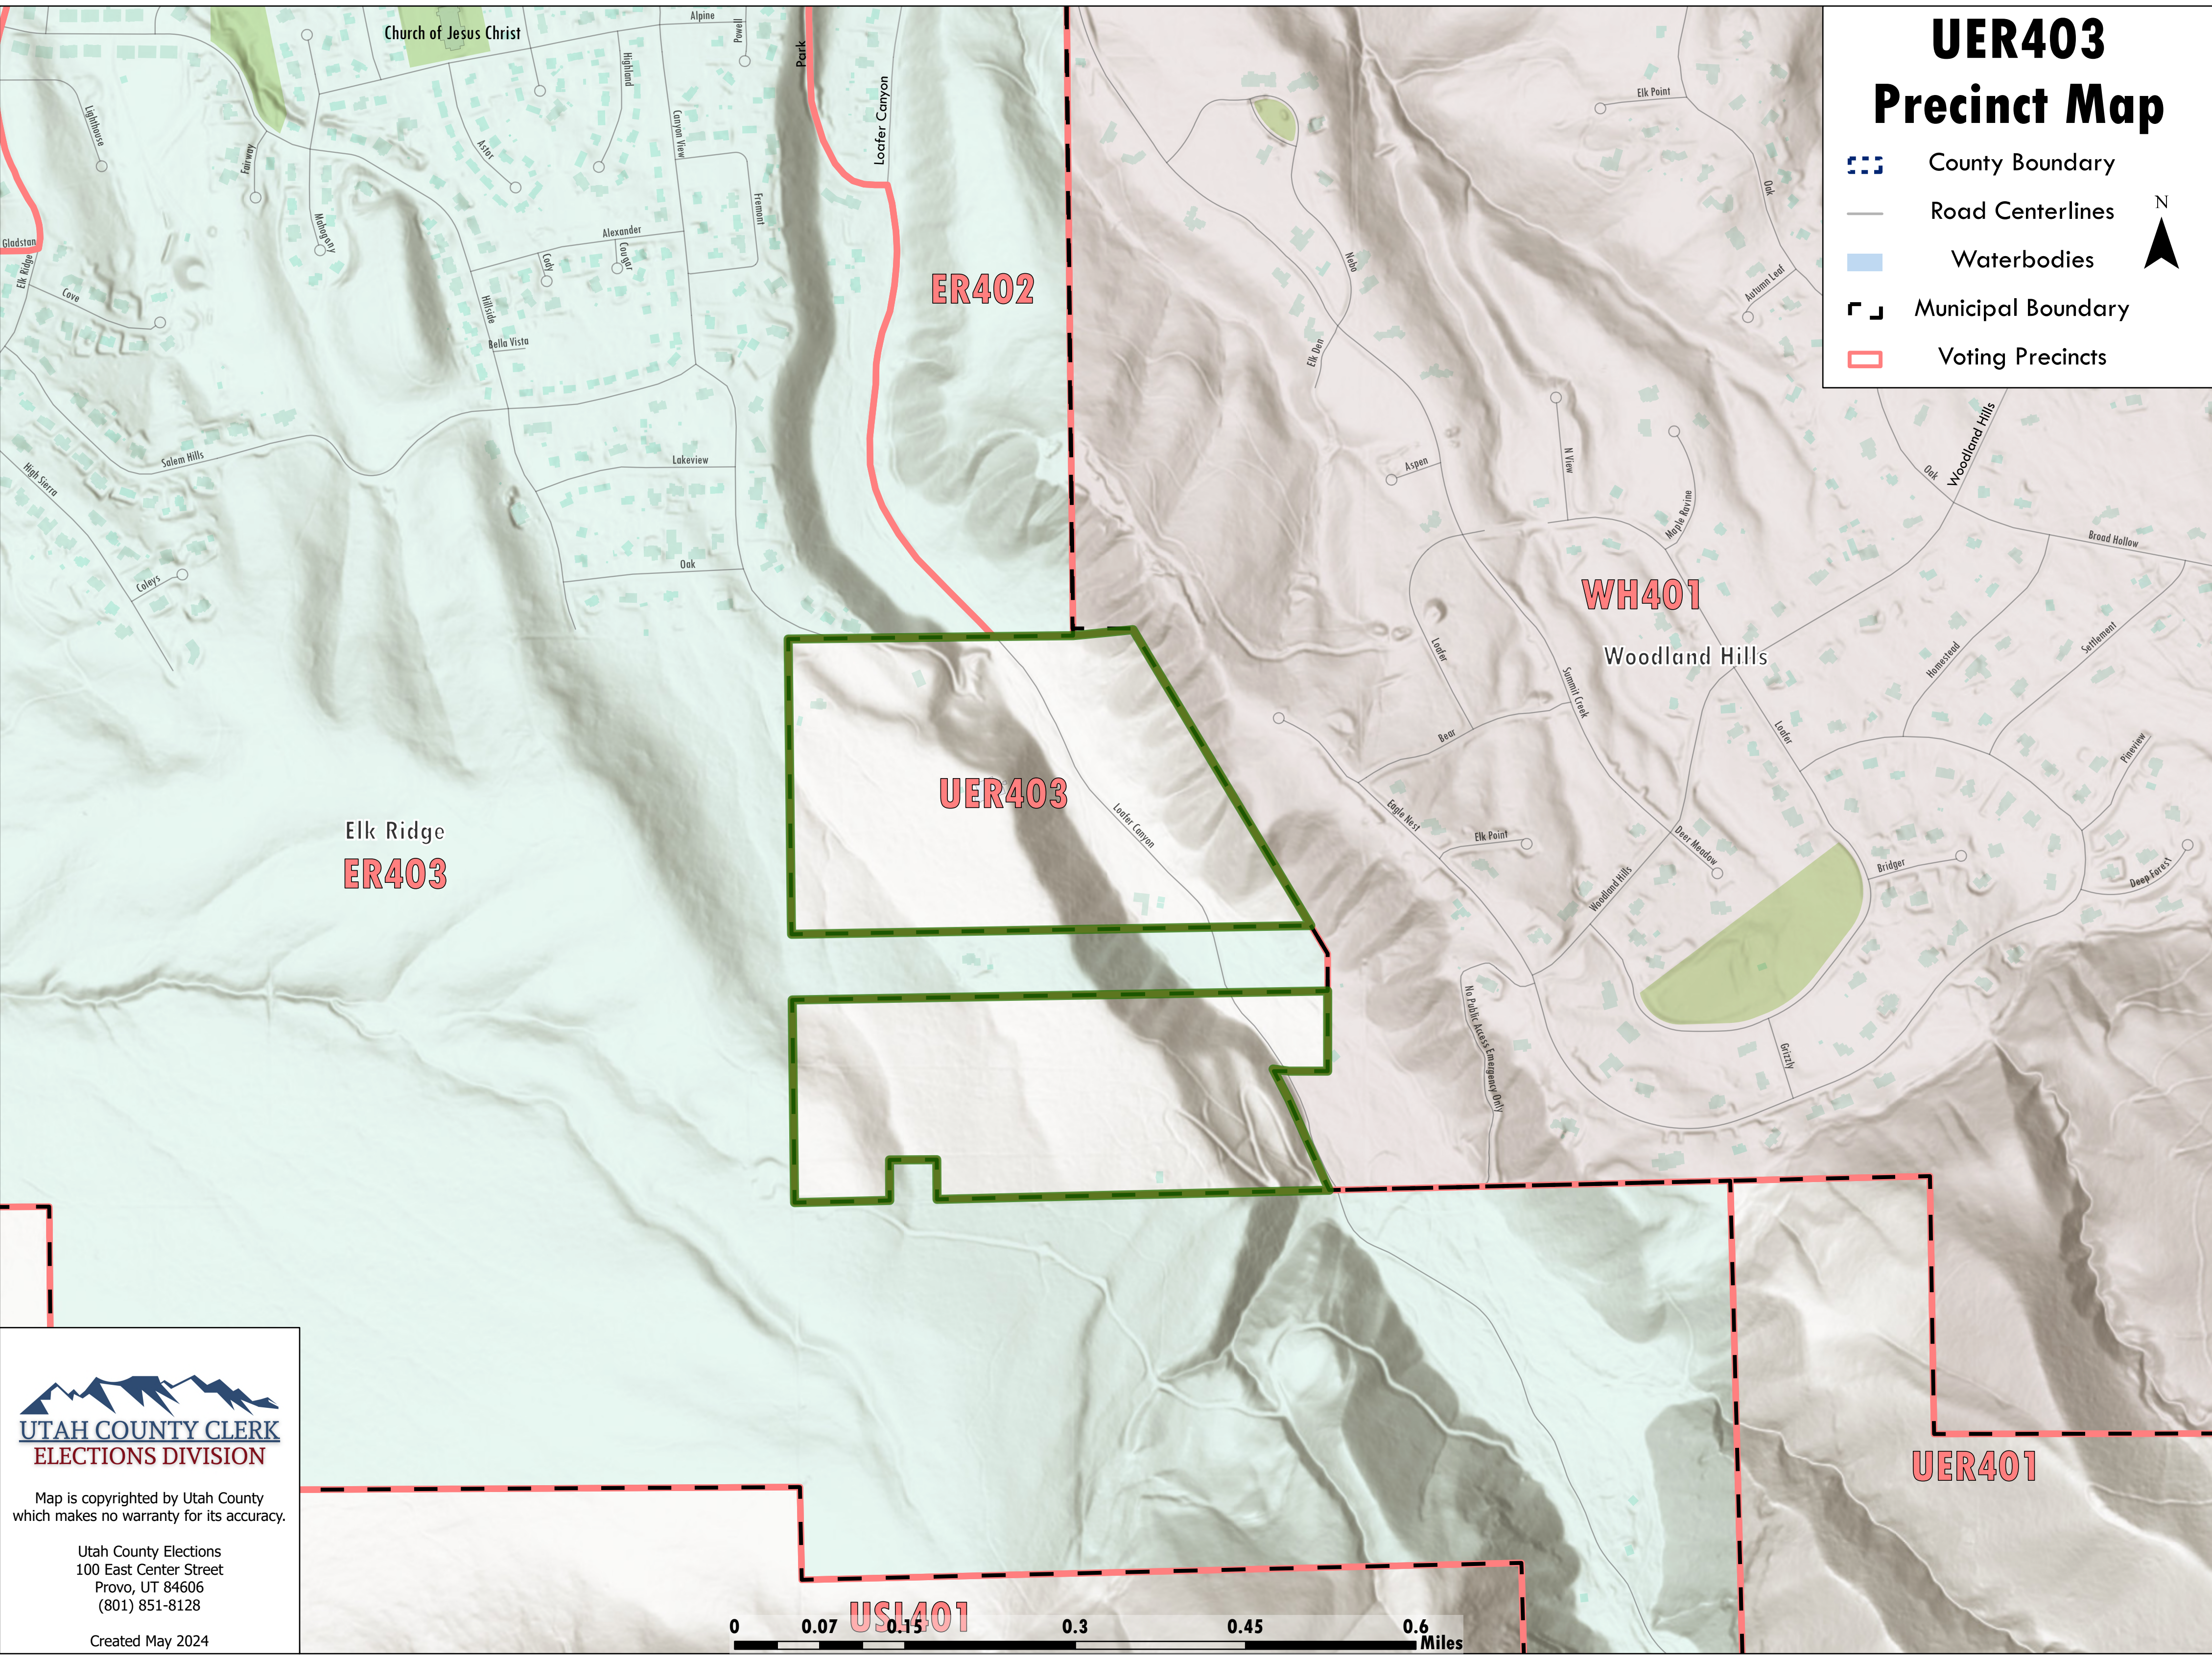

UER403 Precinct Map

-  County Boundary
-  Road Centerlines
-  Waterbodies
-  Municipal Boundary
-  Voting Precincts

Map is copyrighted by Utah County which makes no warranty for its accuracy.

Utah County Elections
100 East Center Street
Provo, UT 84606
(801) 851-8128

Created May 2024

US1401