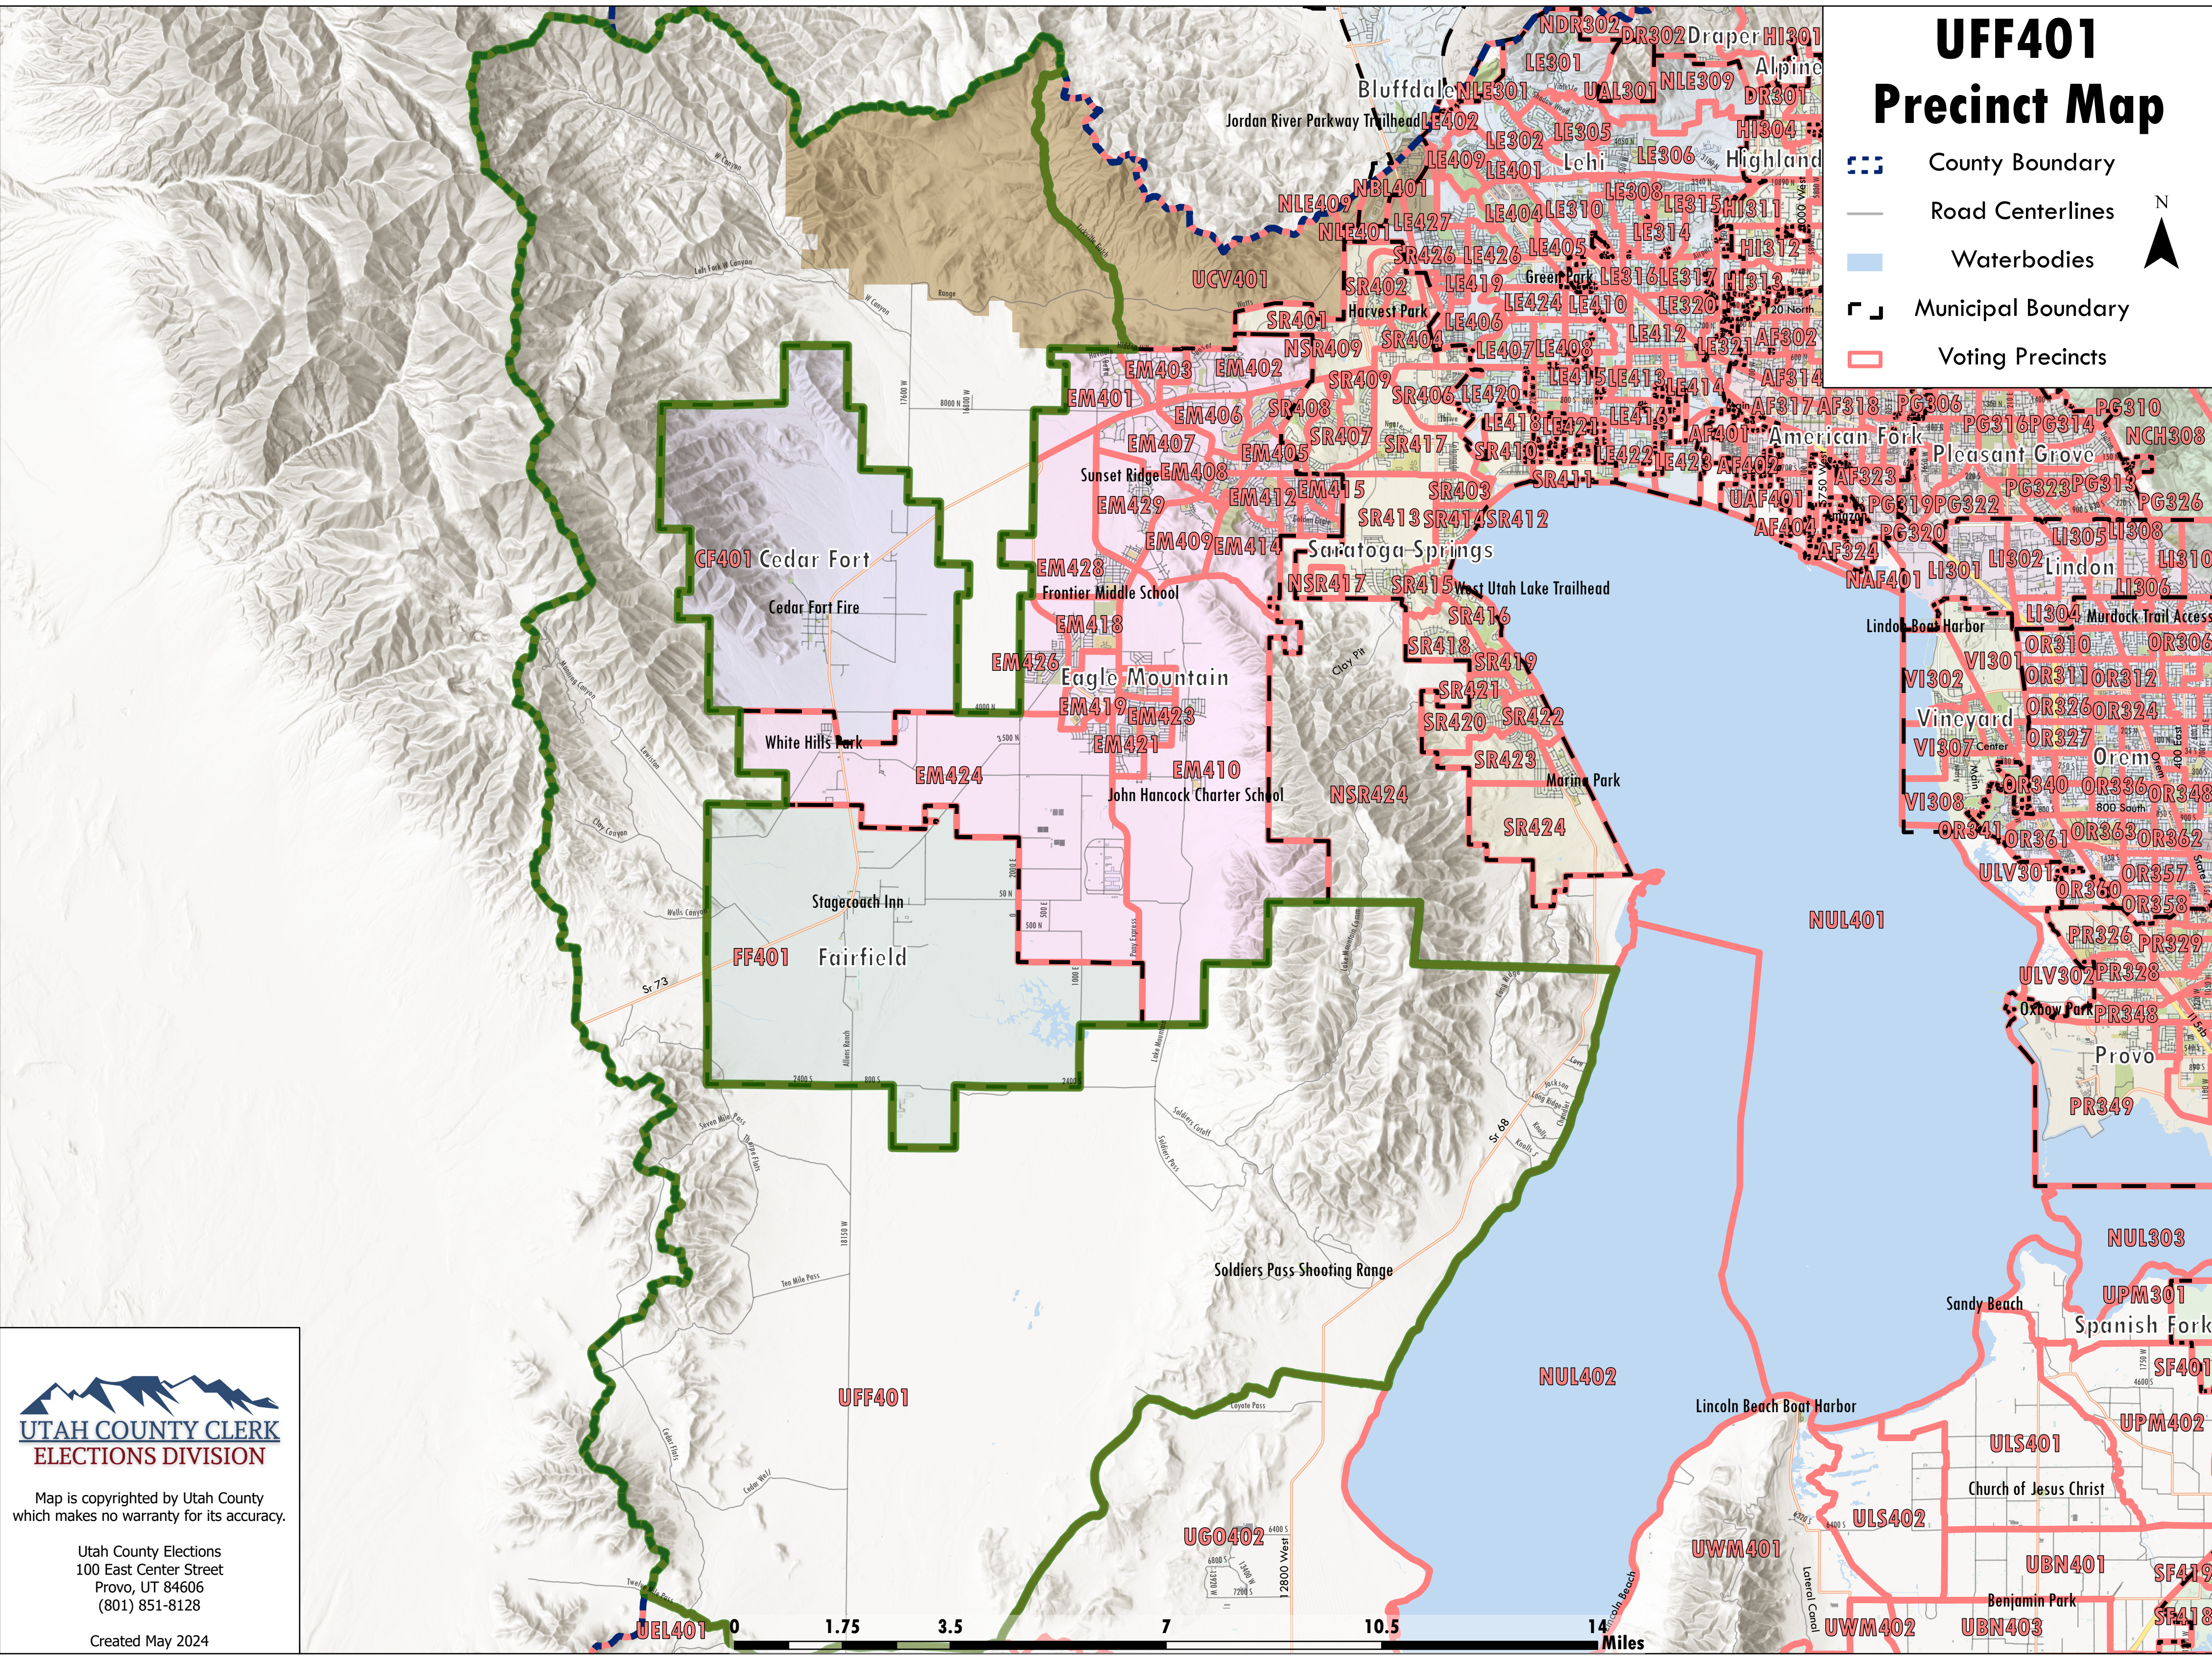

UFF401 Precinct Map

-  County Boundary
-  Road Centerlines
-  Waterbodies
-  Municipal Boundary
-  Voting Precincts

Map is copyrighted by Utah County
which makes no warranty for its accuracy.

Utah County Elections
100 East Center Street
Provo, UT 84606
(801) 851-8128

Created May 2024