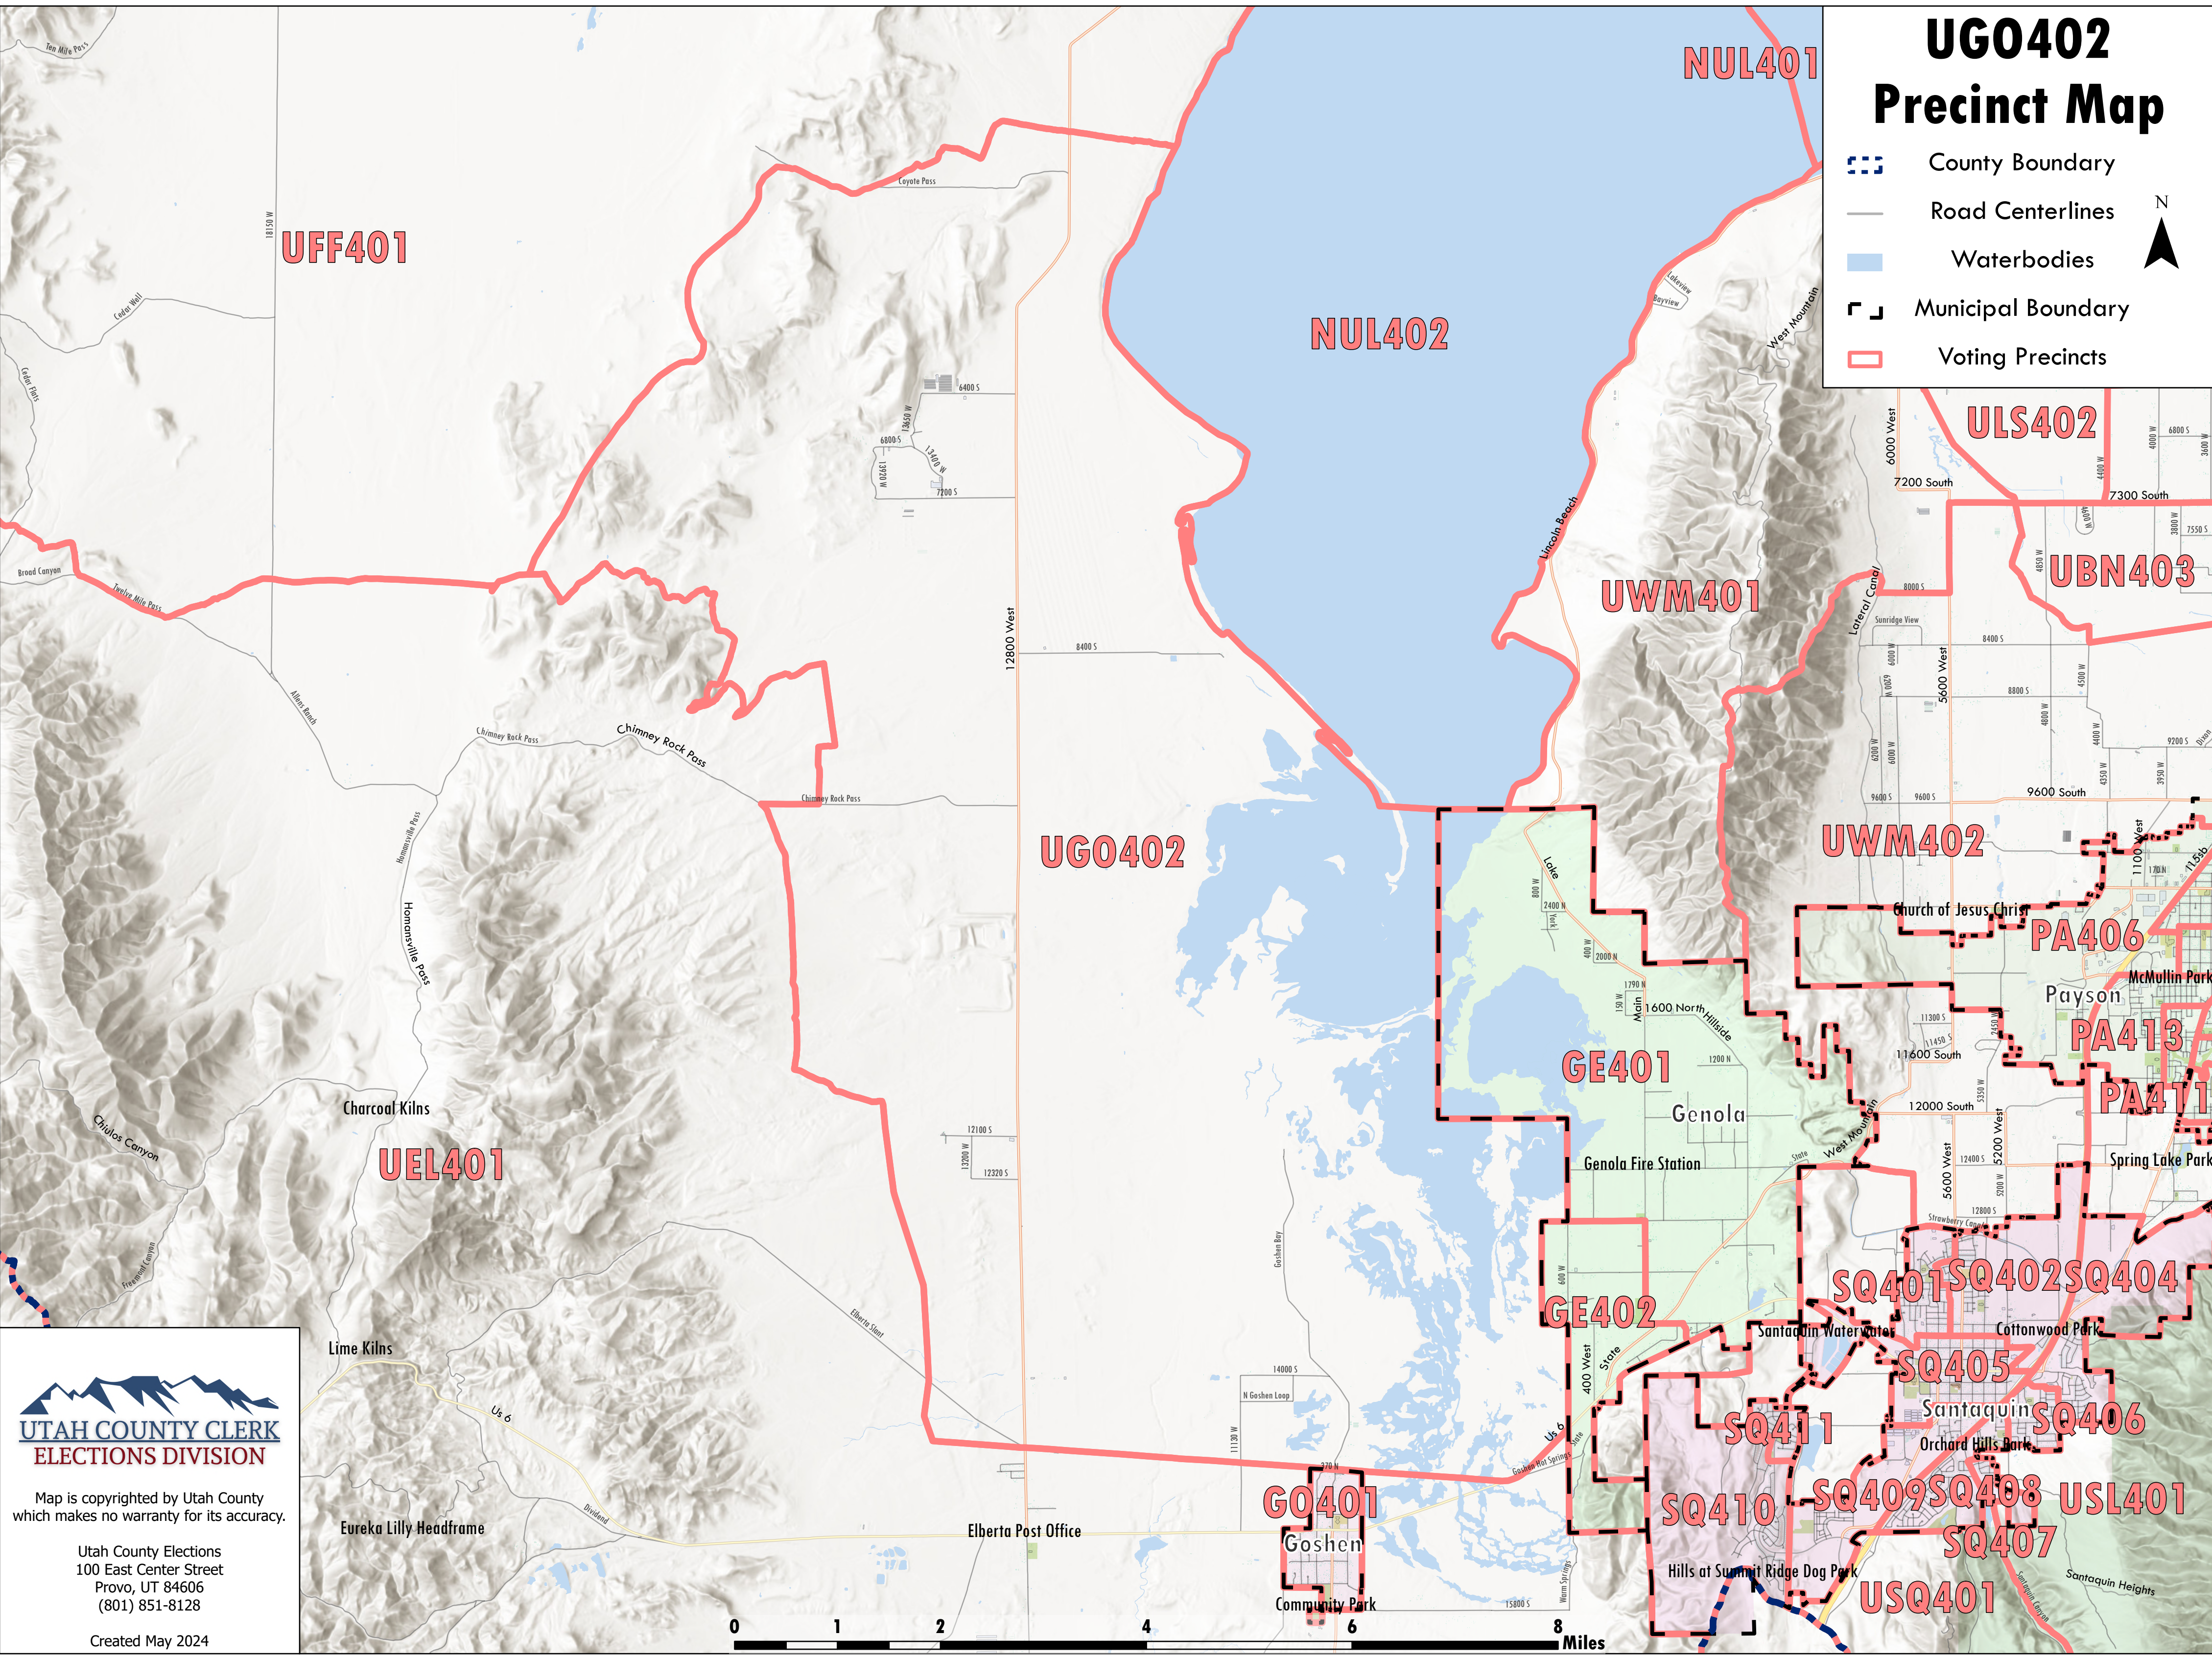

UGO402 Precinct Map

-  County Boundary
-  Road Centerlines
-  Waterbodies
-  Municipal Boundary
-  Voting Precincts

UTAH COUNTY CLERK
ELECTIONS DIVISION

Map is copyrighted by Utah County
which makes no warranty for its accuracy.

Utah County Elections
100 East Center Street
Provo, UT 84606
(801) 851-8128

Created May 2024