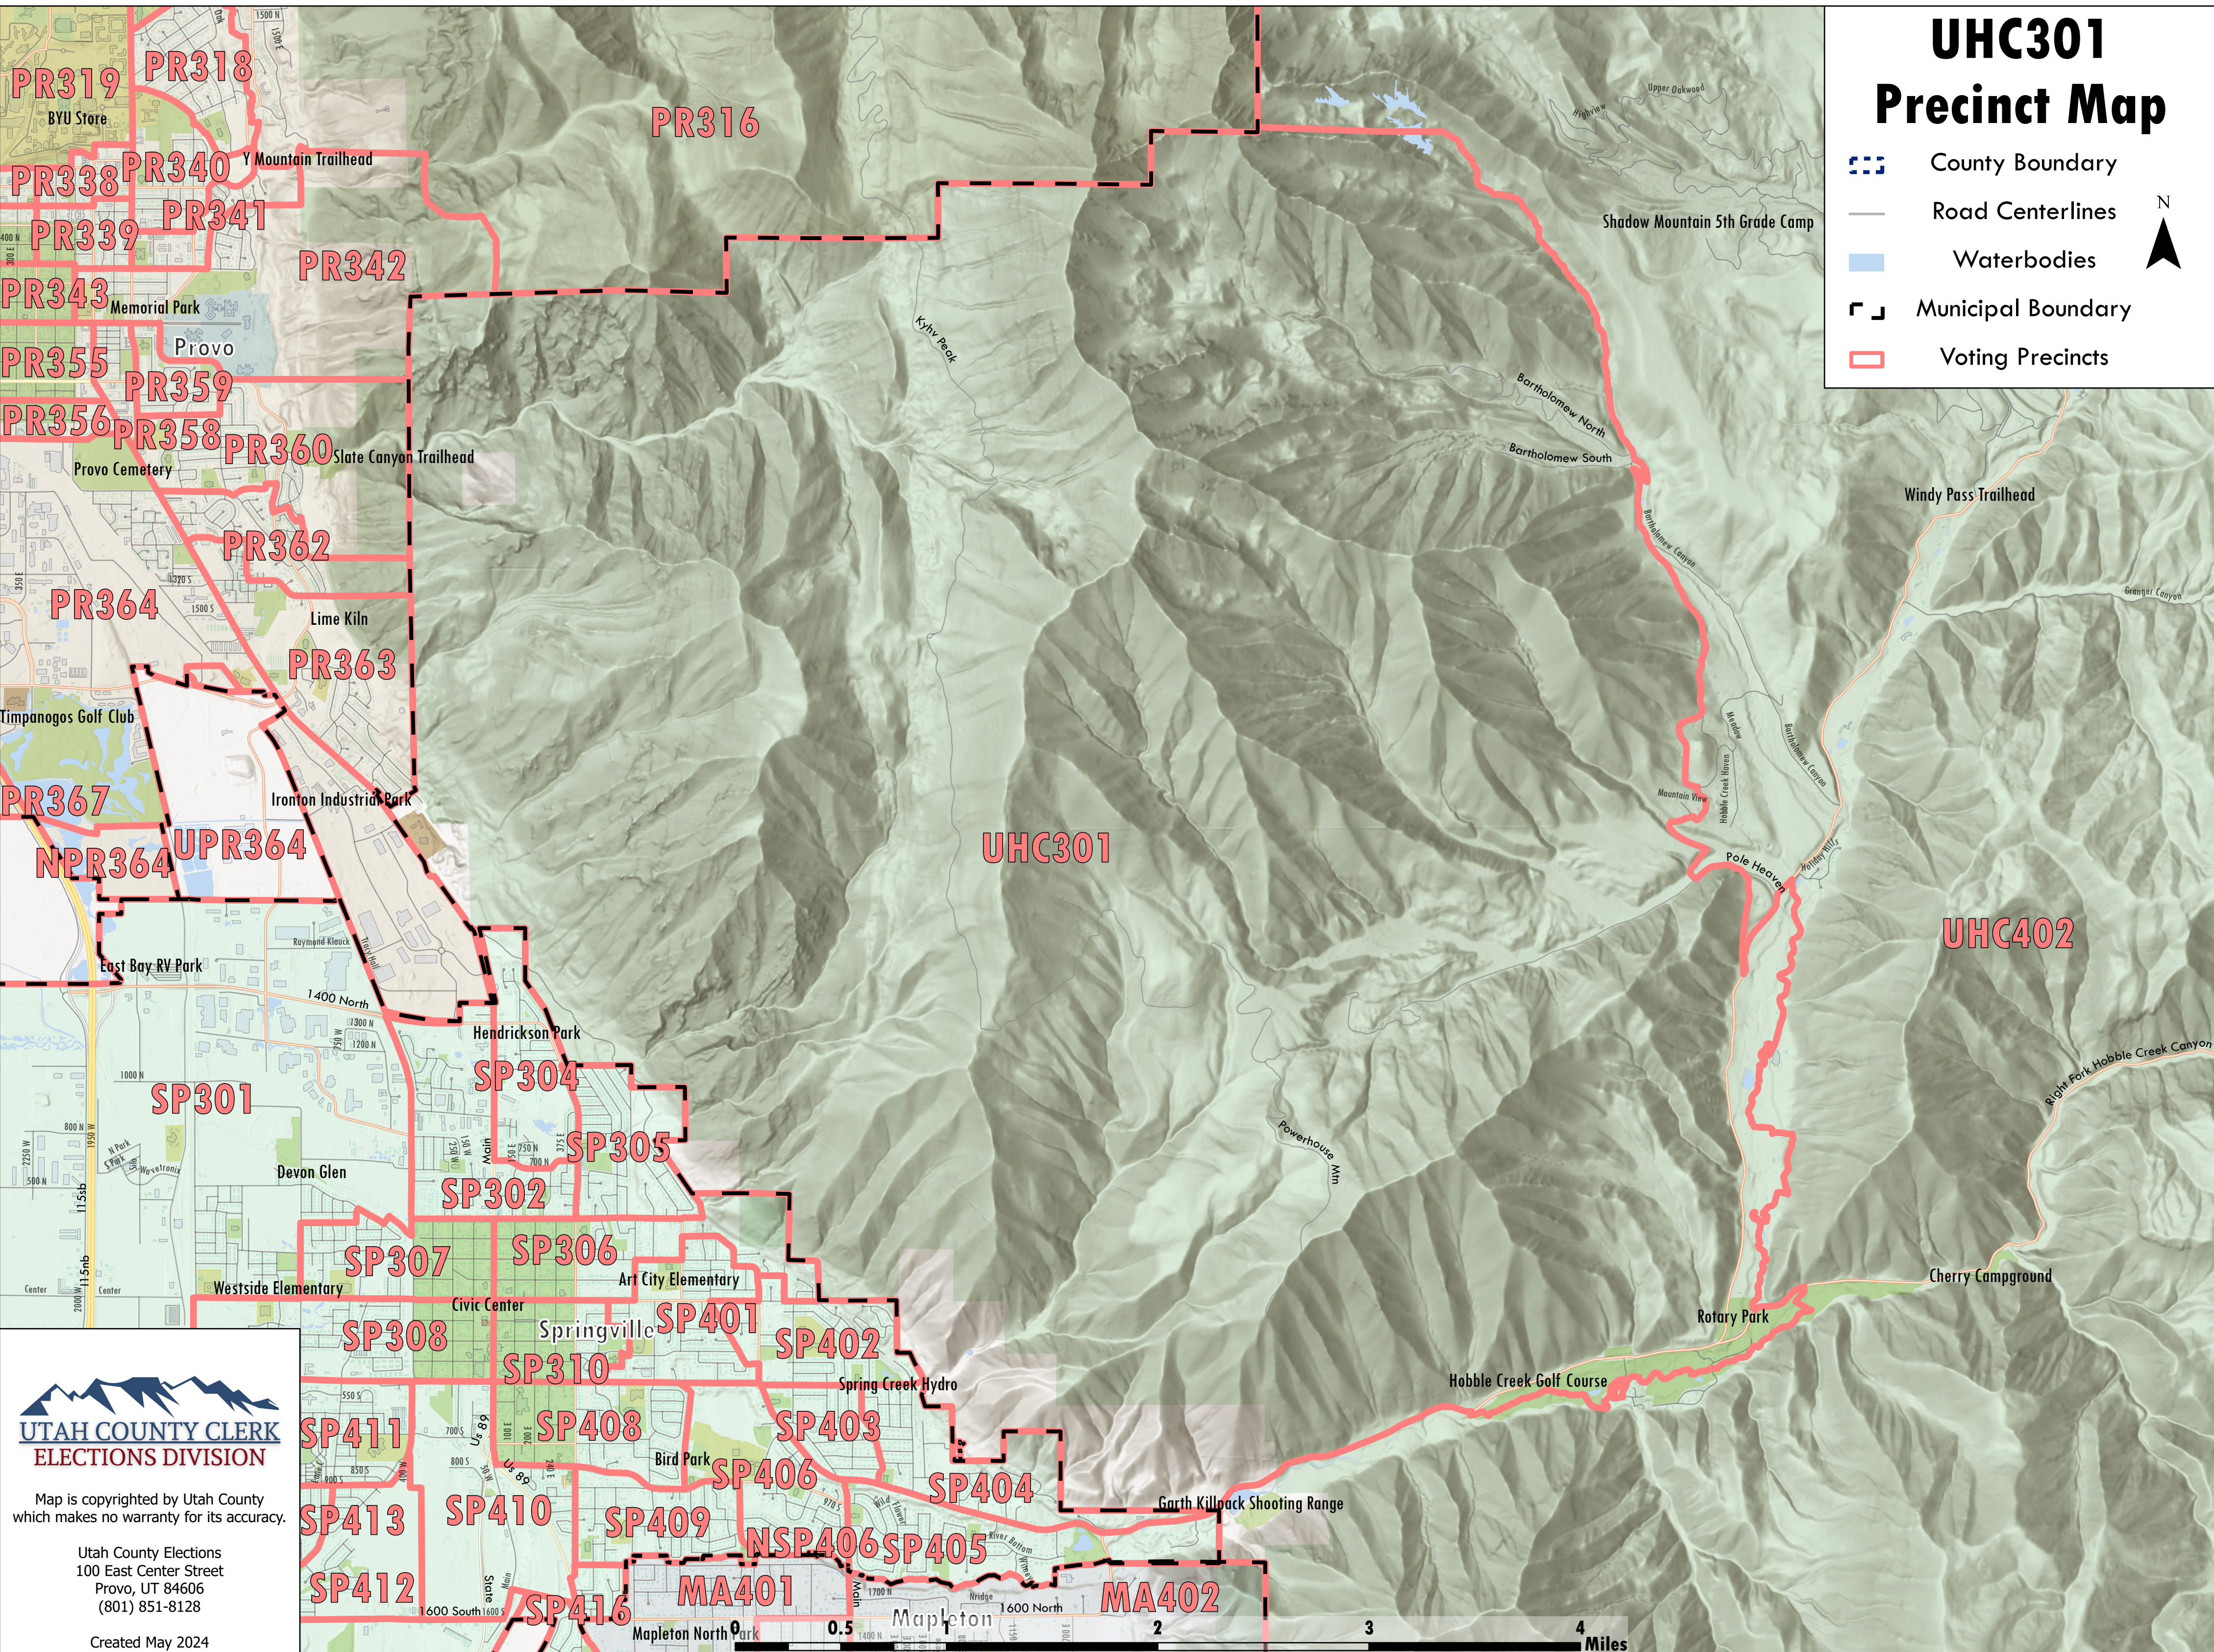

UHC301 Precinct Map

-  County Boundary
-  Road Centerlines
-  Waterbodies
-  Municipal Boundary
-  Voting Precincts

**UTAH COUNTY CLERK
ELECTIONS DIVISION**

Map is copyrighted by Utah County
which makes no warranty for its accuracy.

Utah County Elections
100 East Center Street
Provo, UT 84606
(801) 851-8128

Created May 2024