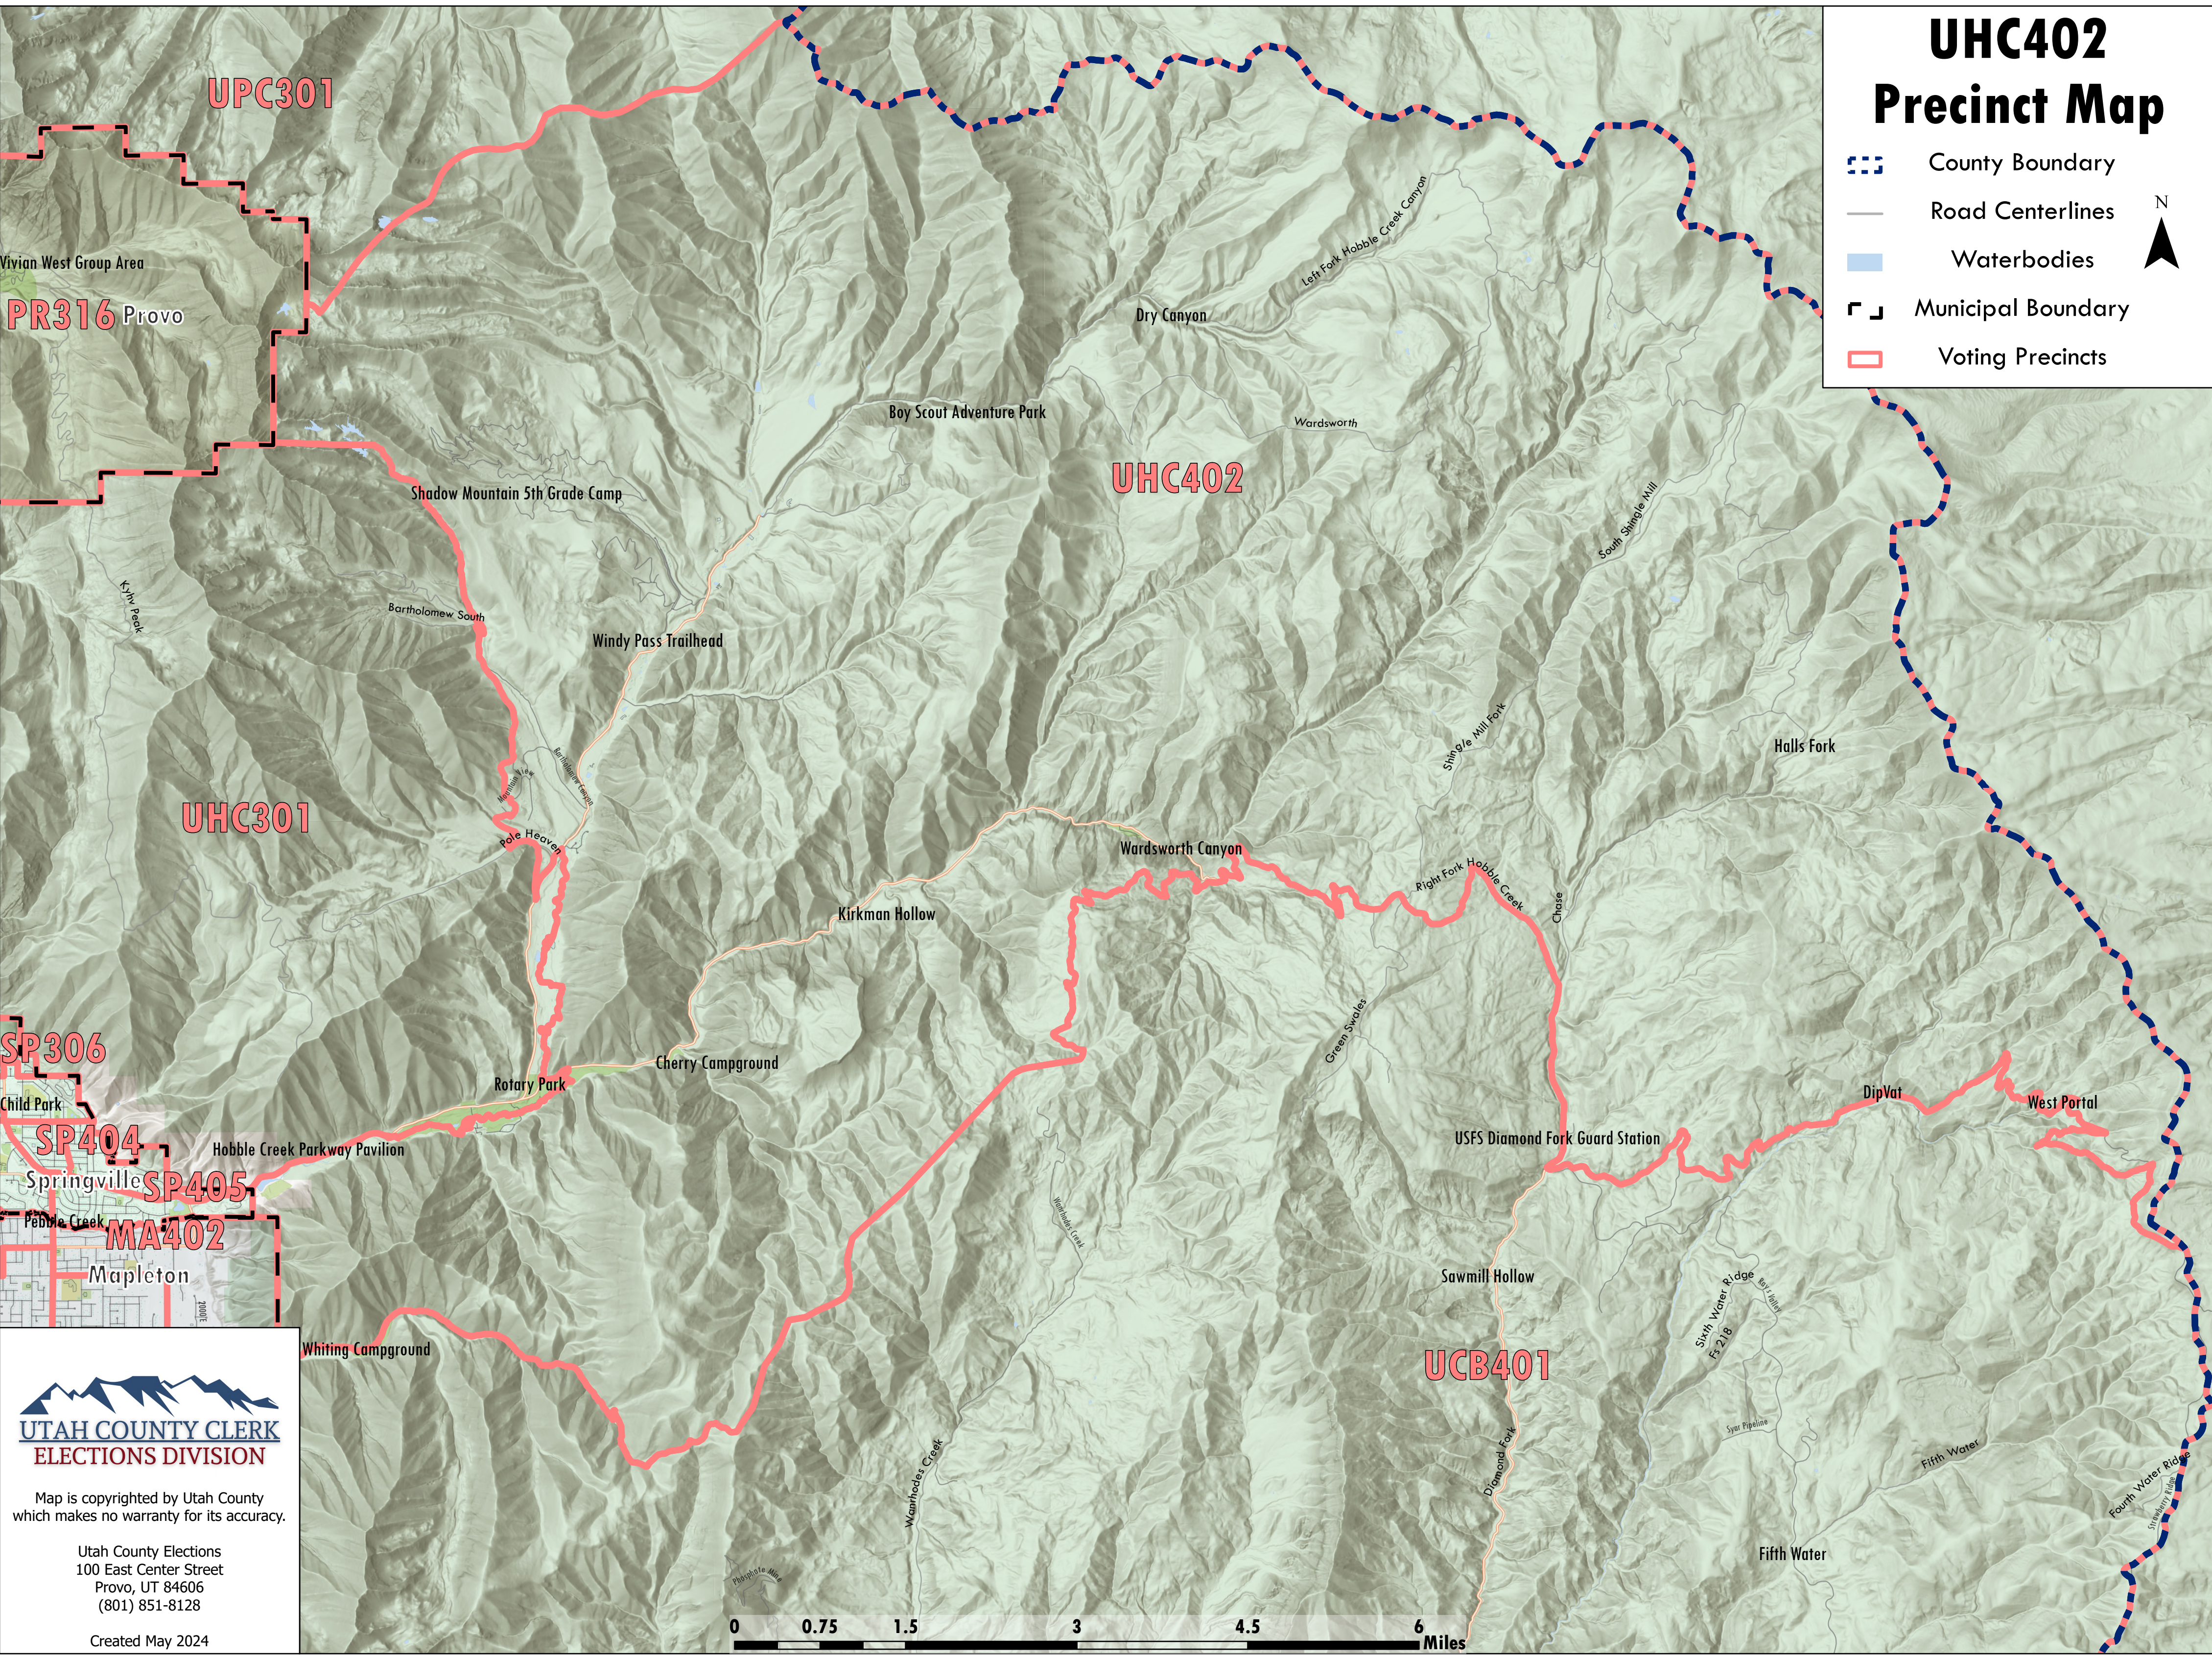

# UHC402 Precinct Map

-  County Boundary
-  Road Centerlines
-  Waterbodies
-  Municipal Boundary
-  Voting Precincts

**UTAH COUNTY CLERK**  
ELECTIONS DIVISION

Map is copyrighted by Utah County  
which makes no warranty for its accuracy.

Utah County Elections  
100 East Center Street  
Provo, UT 84606  
(801) 851-8128

Created May 2024