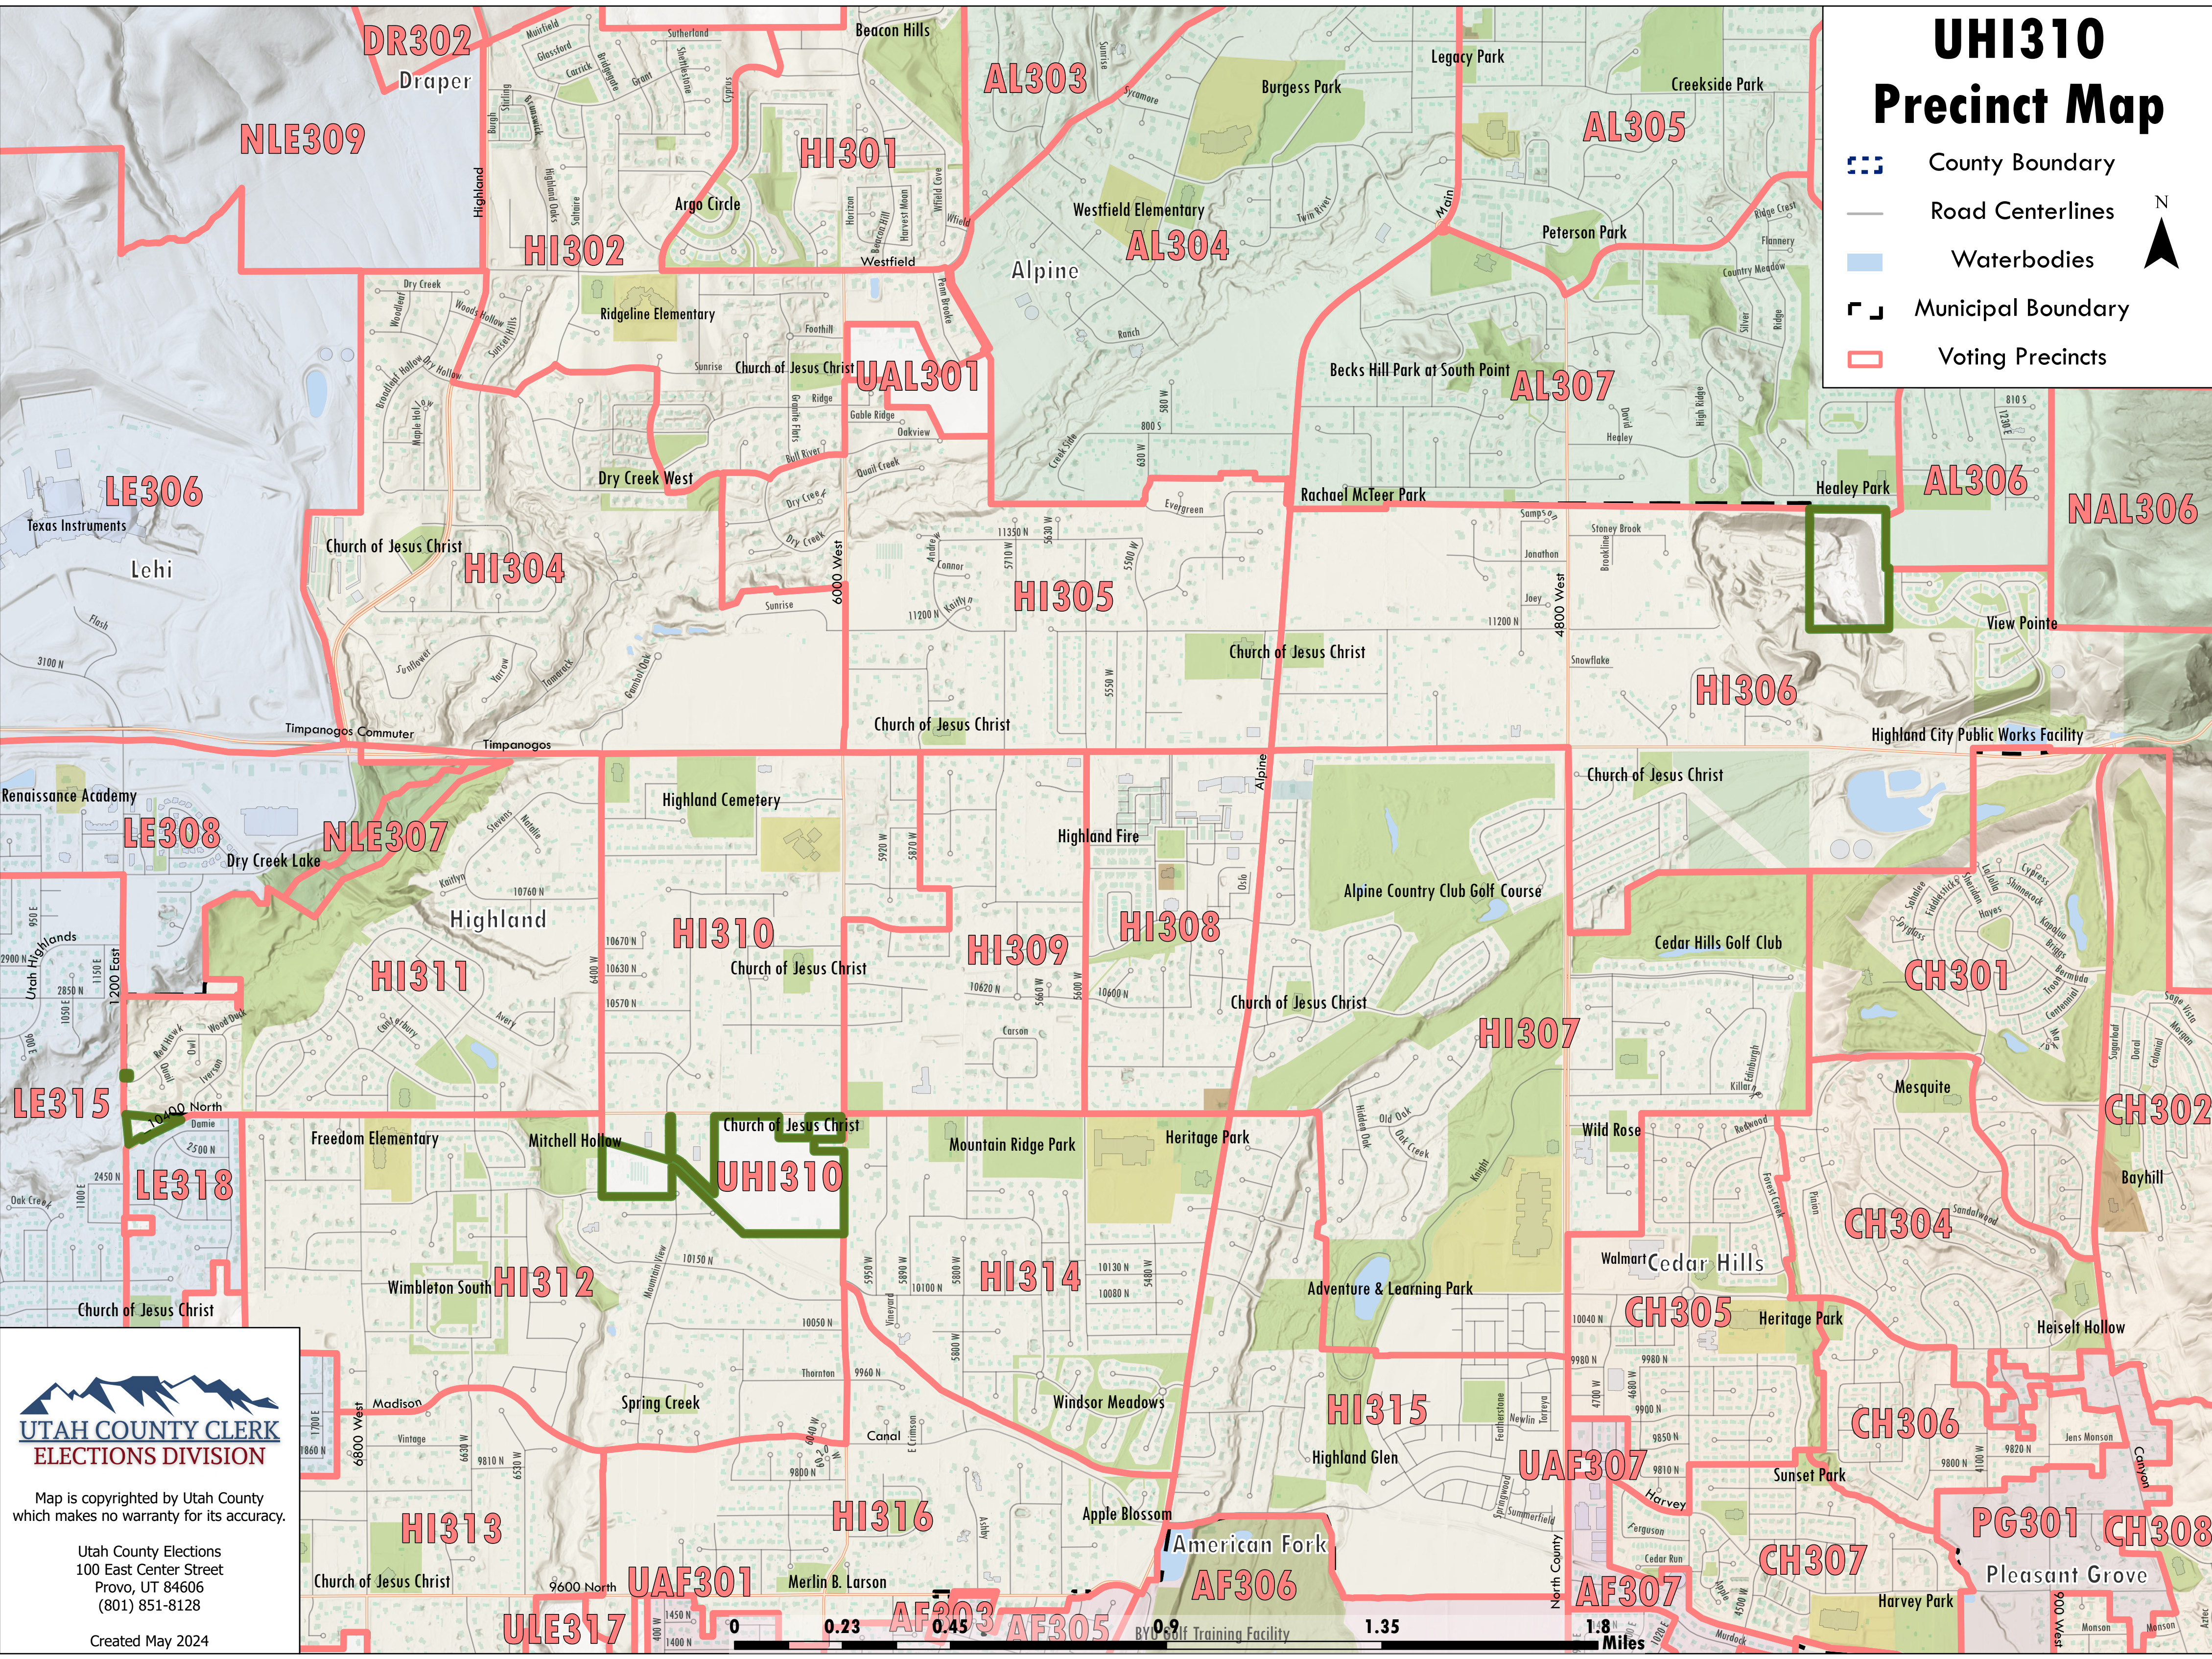

# UHI310 Precinct Map

-  County Boundary
-  Road Centerlines
-  Waterbodies
-  Municipal Boundary
-  Voting Precincts

Map is copyrighted by Utah County which makes no warranty for its accuracy.

Utah County Elections  
100 East Center Street  
Provo, UT 84606  
(801) 851-8128

Created May 2024