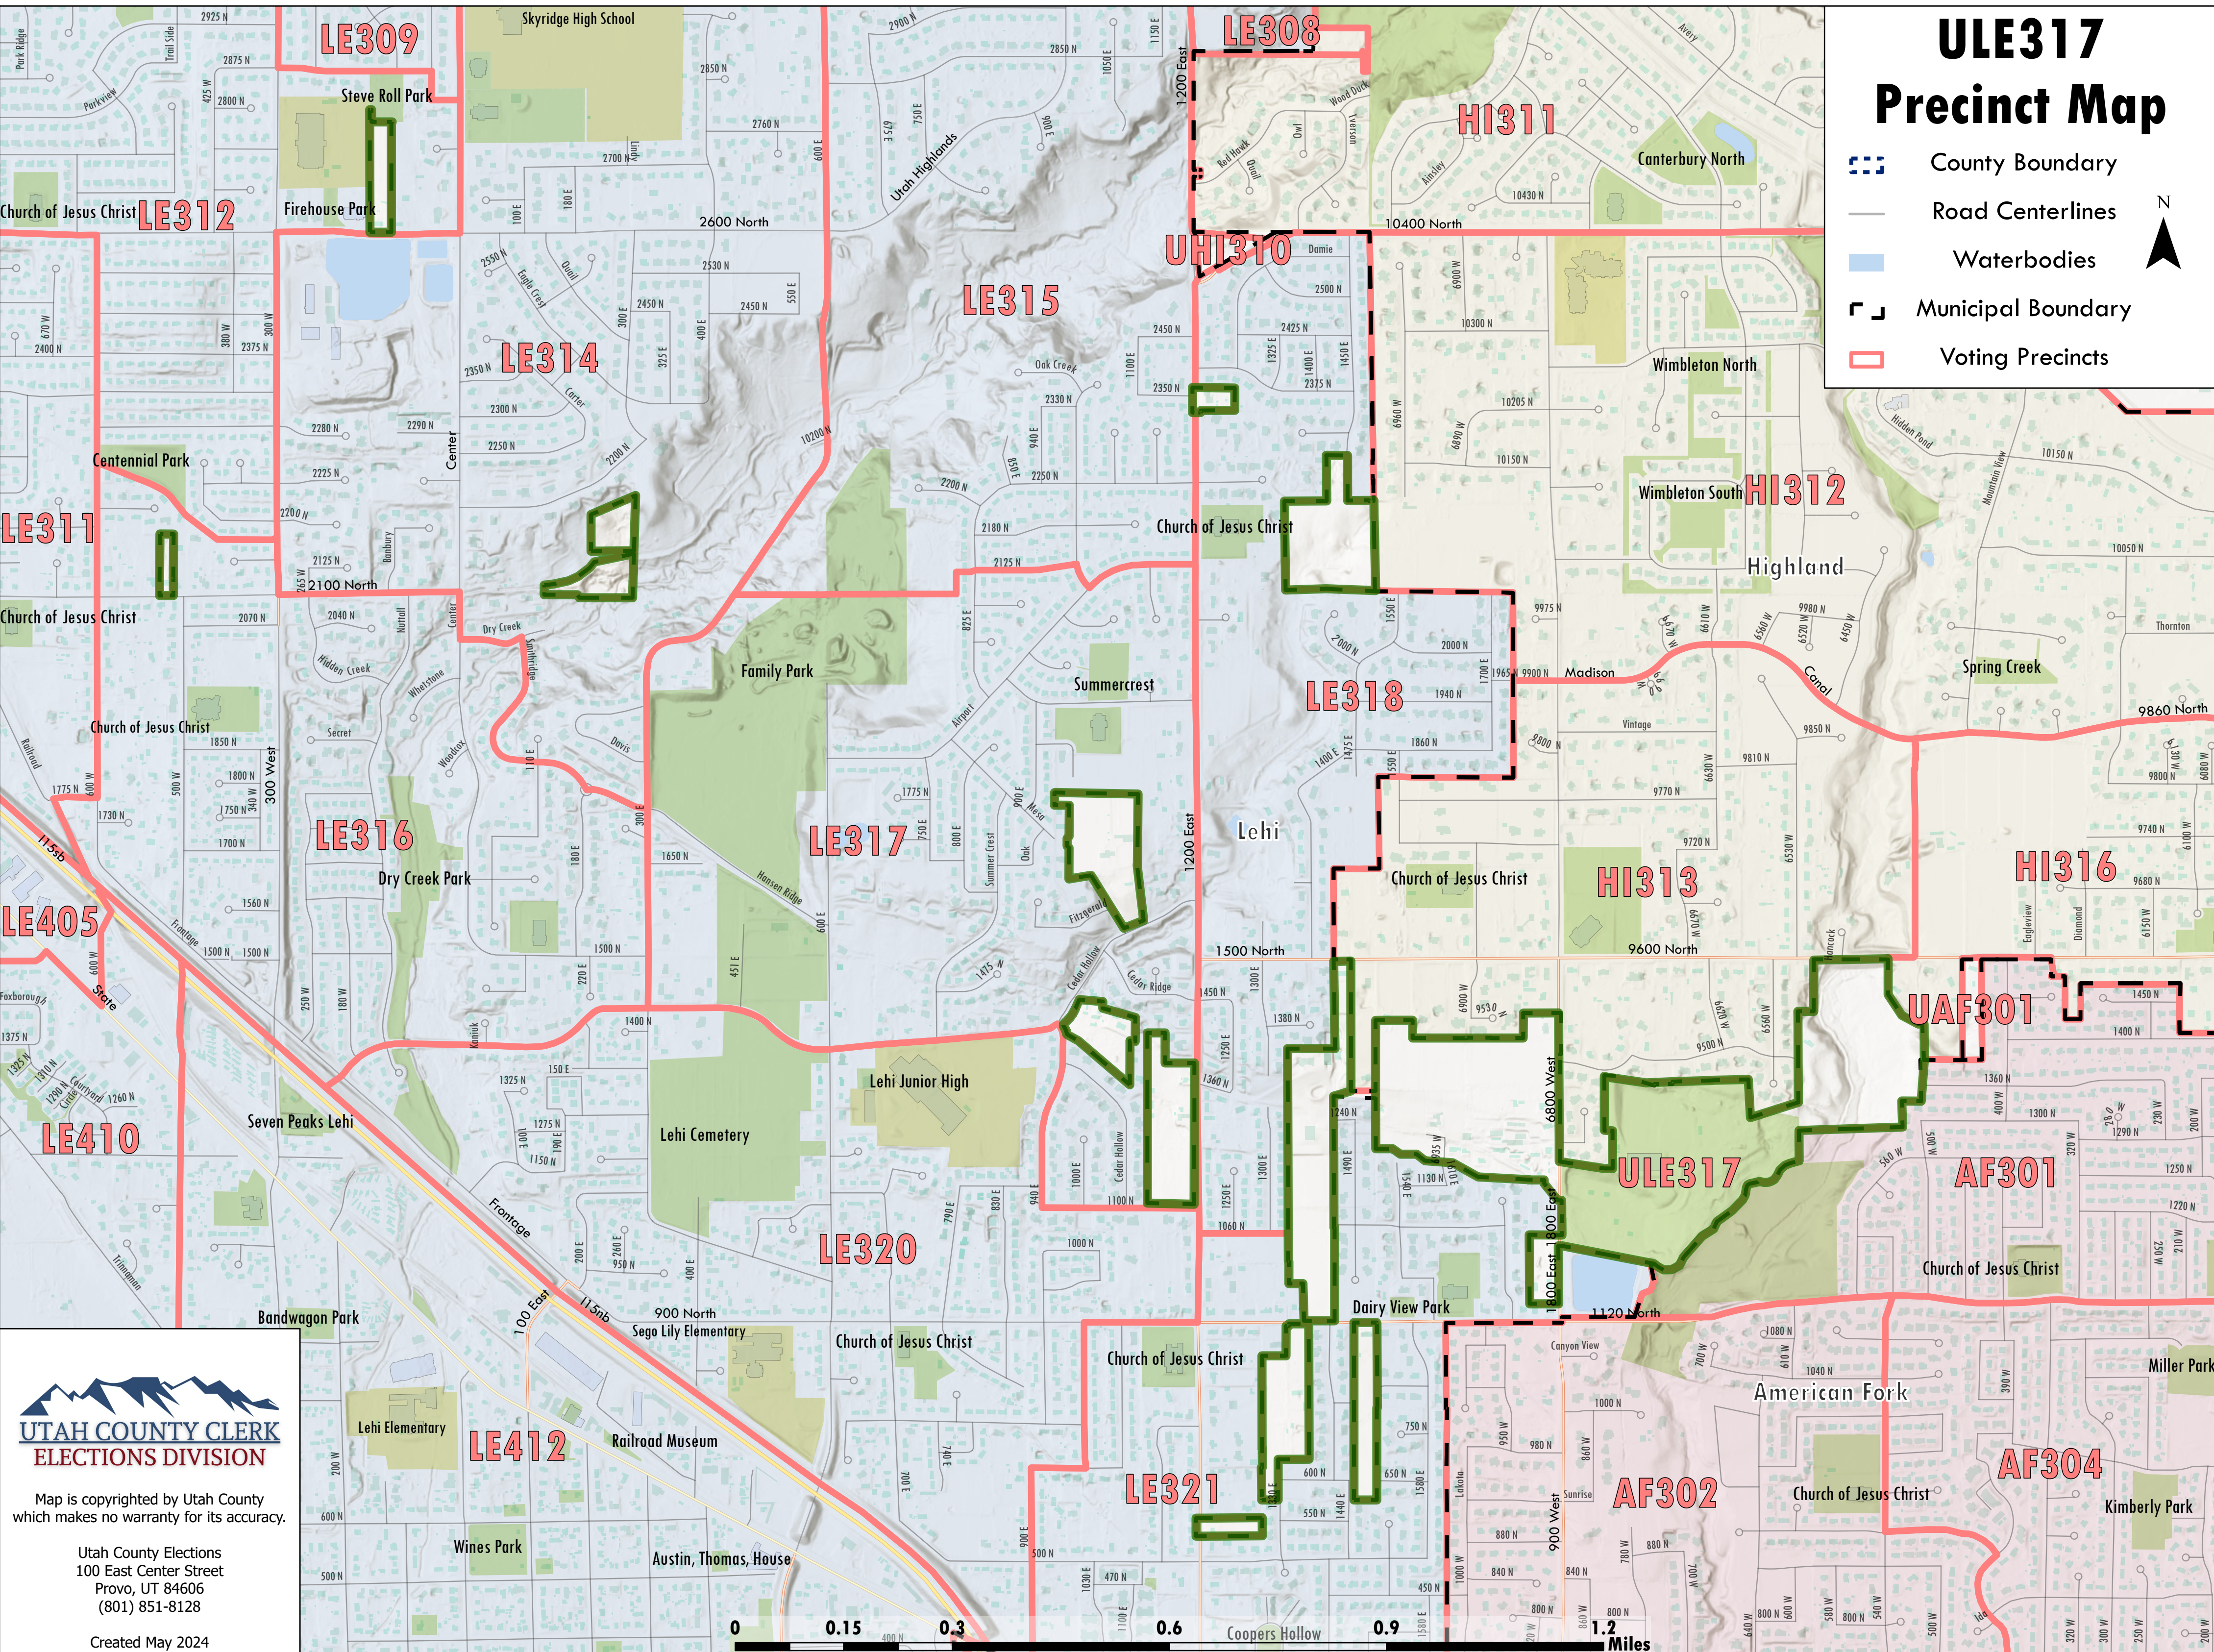

ULE317 Precinct Map

-  County Boundary
-  Road Centerlines
-  Waterbodies
-  Municipal Boundary
-  Voting Precincts

Map is copyrighted by Utah County which makes no warranty for its accuracy.

Utah County Elections
100 East Center Street
Provo, UT 84606
(801) 851-8128

Created May 2024