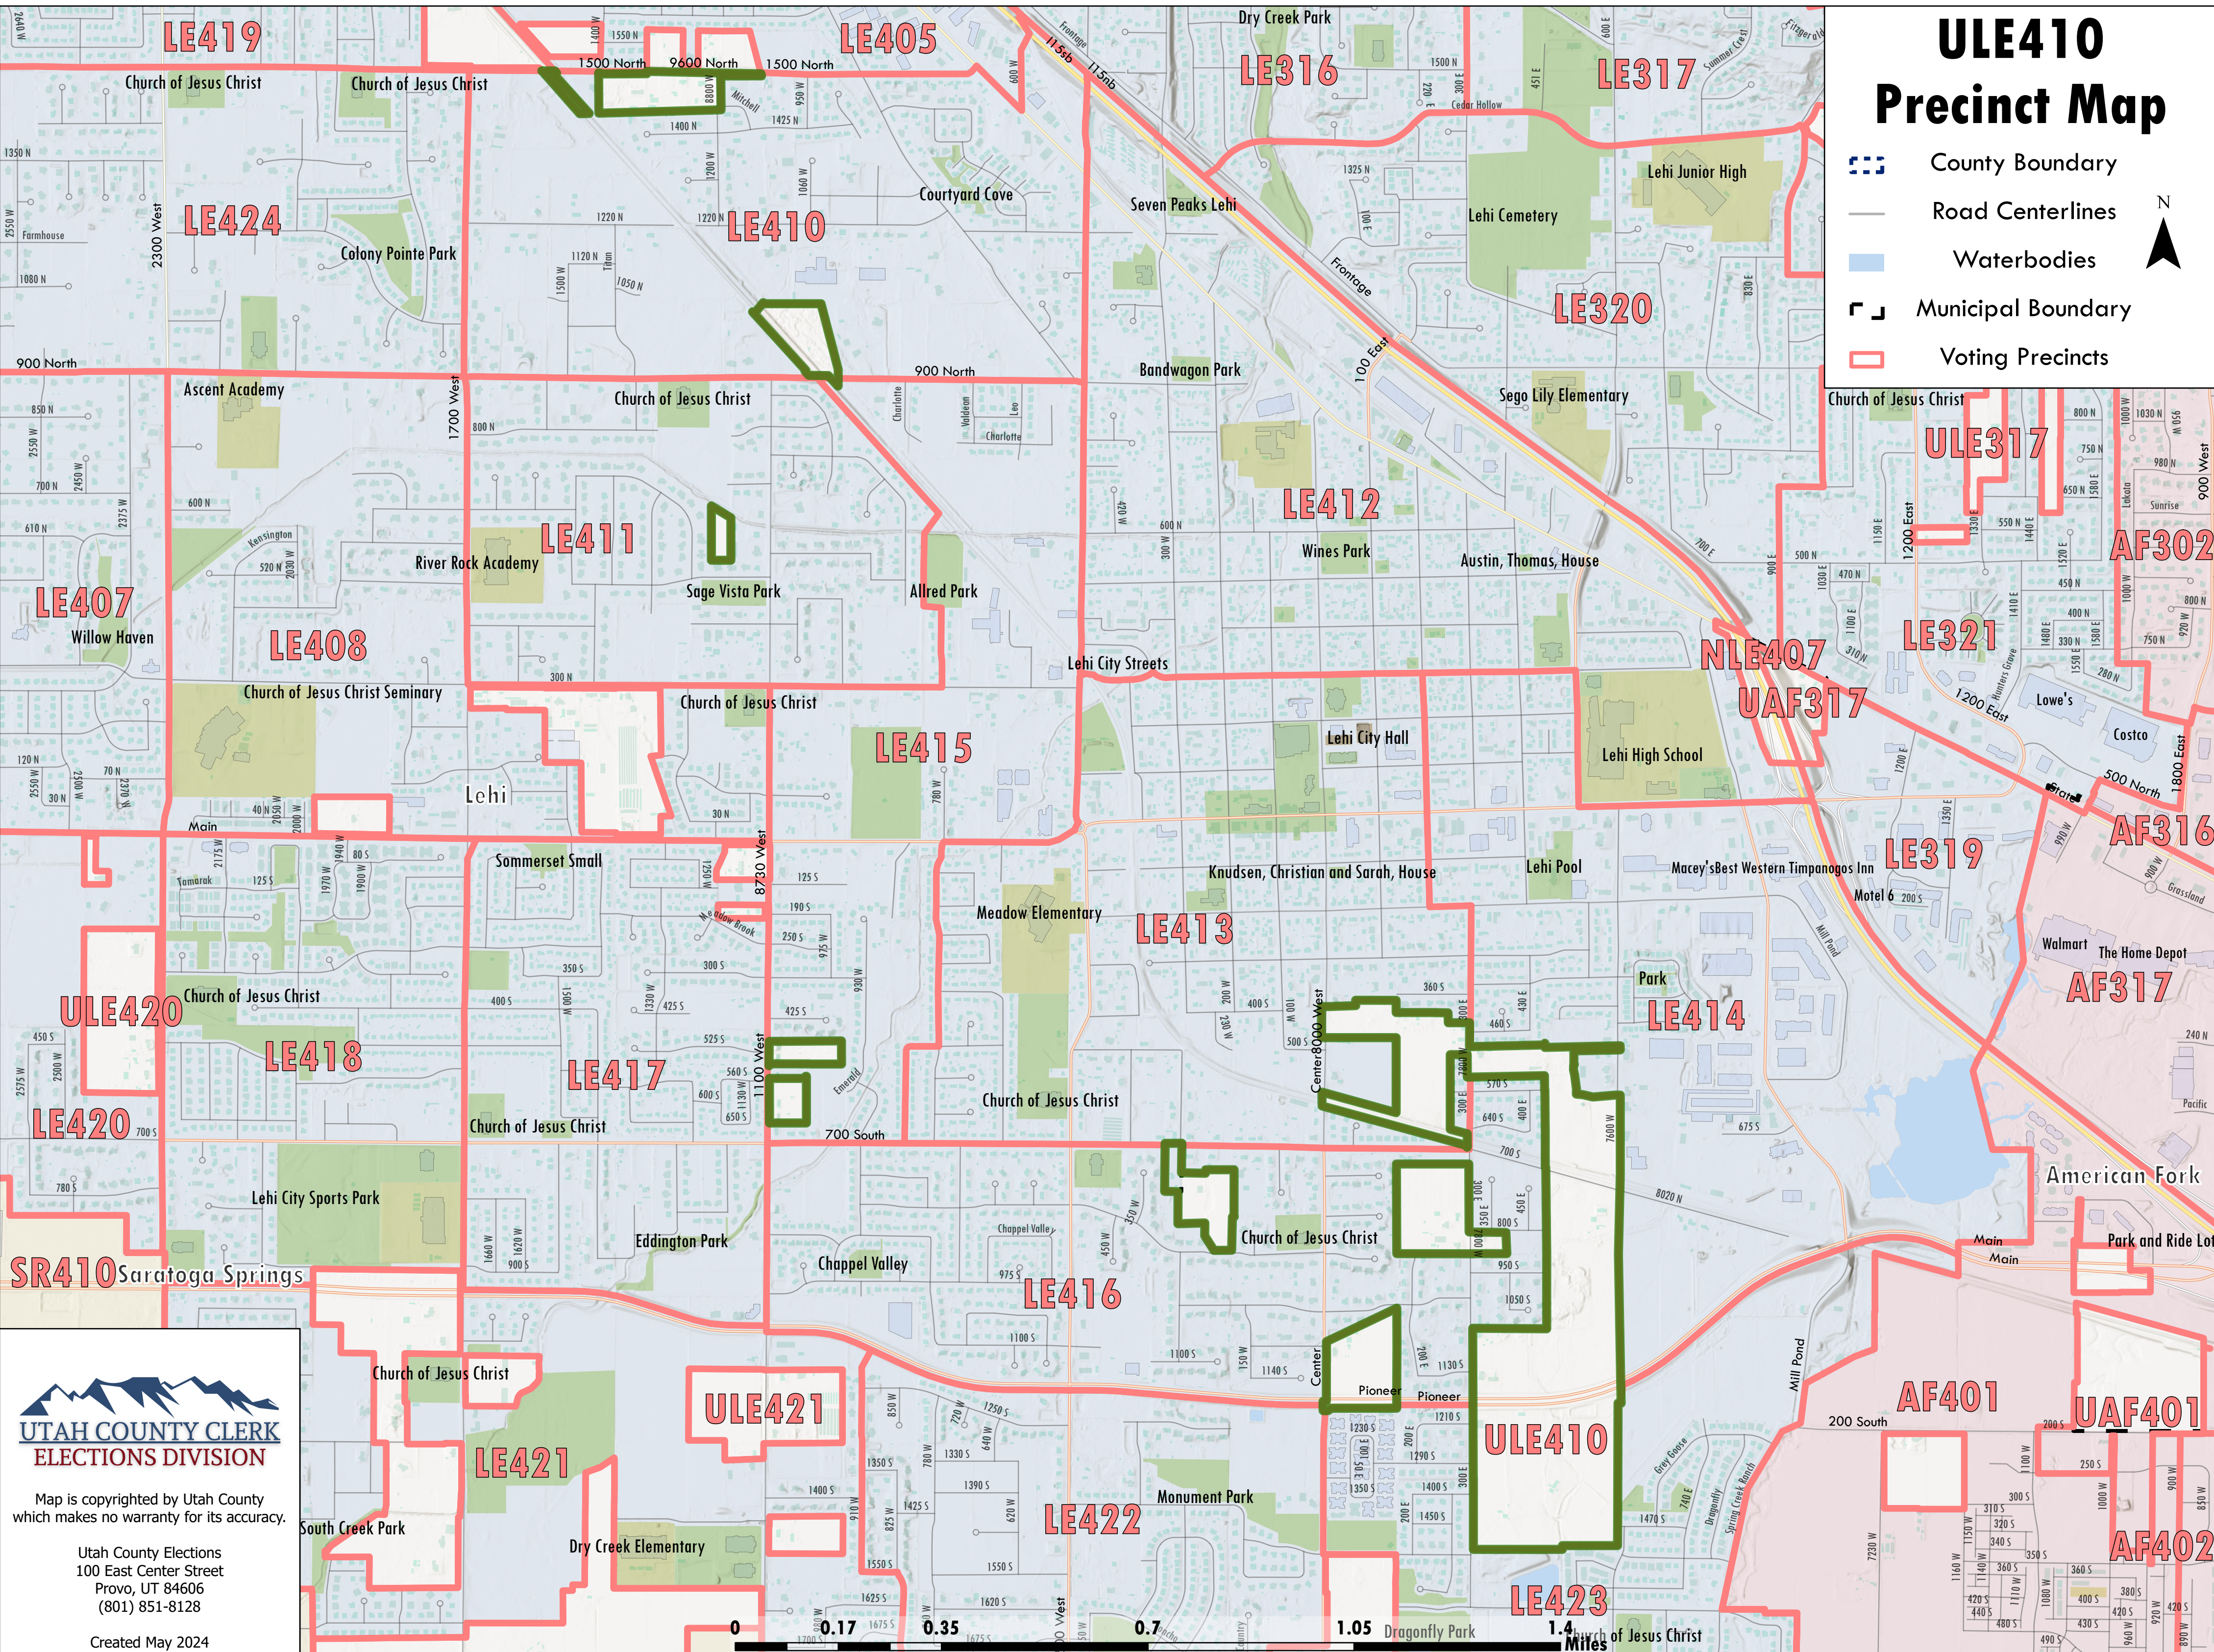

# ULE410 Precinct Map

-  County Boundary
-  Road Centerlines
-  Waterbodies
-  Municipal Boundary
-  Voting Precincts

Map is copyrighted by Utah County which makes no warranty for its accuracy.

Utah County Elections  
100 East Center Street  
Provo, UT 84606  
(801) 851-8128

Created May 2024

0 0.17 0.35 0.7 1.05 1.4 Miles