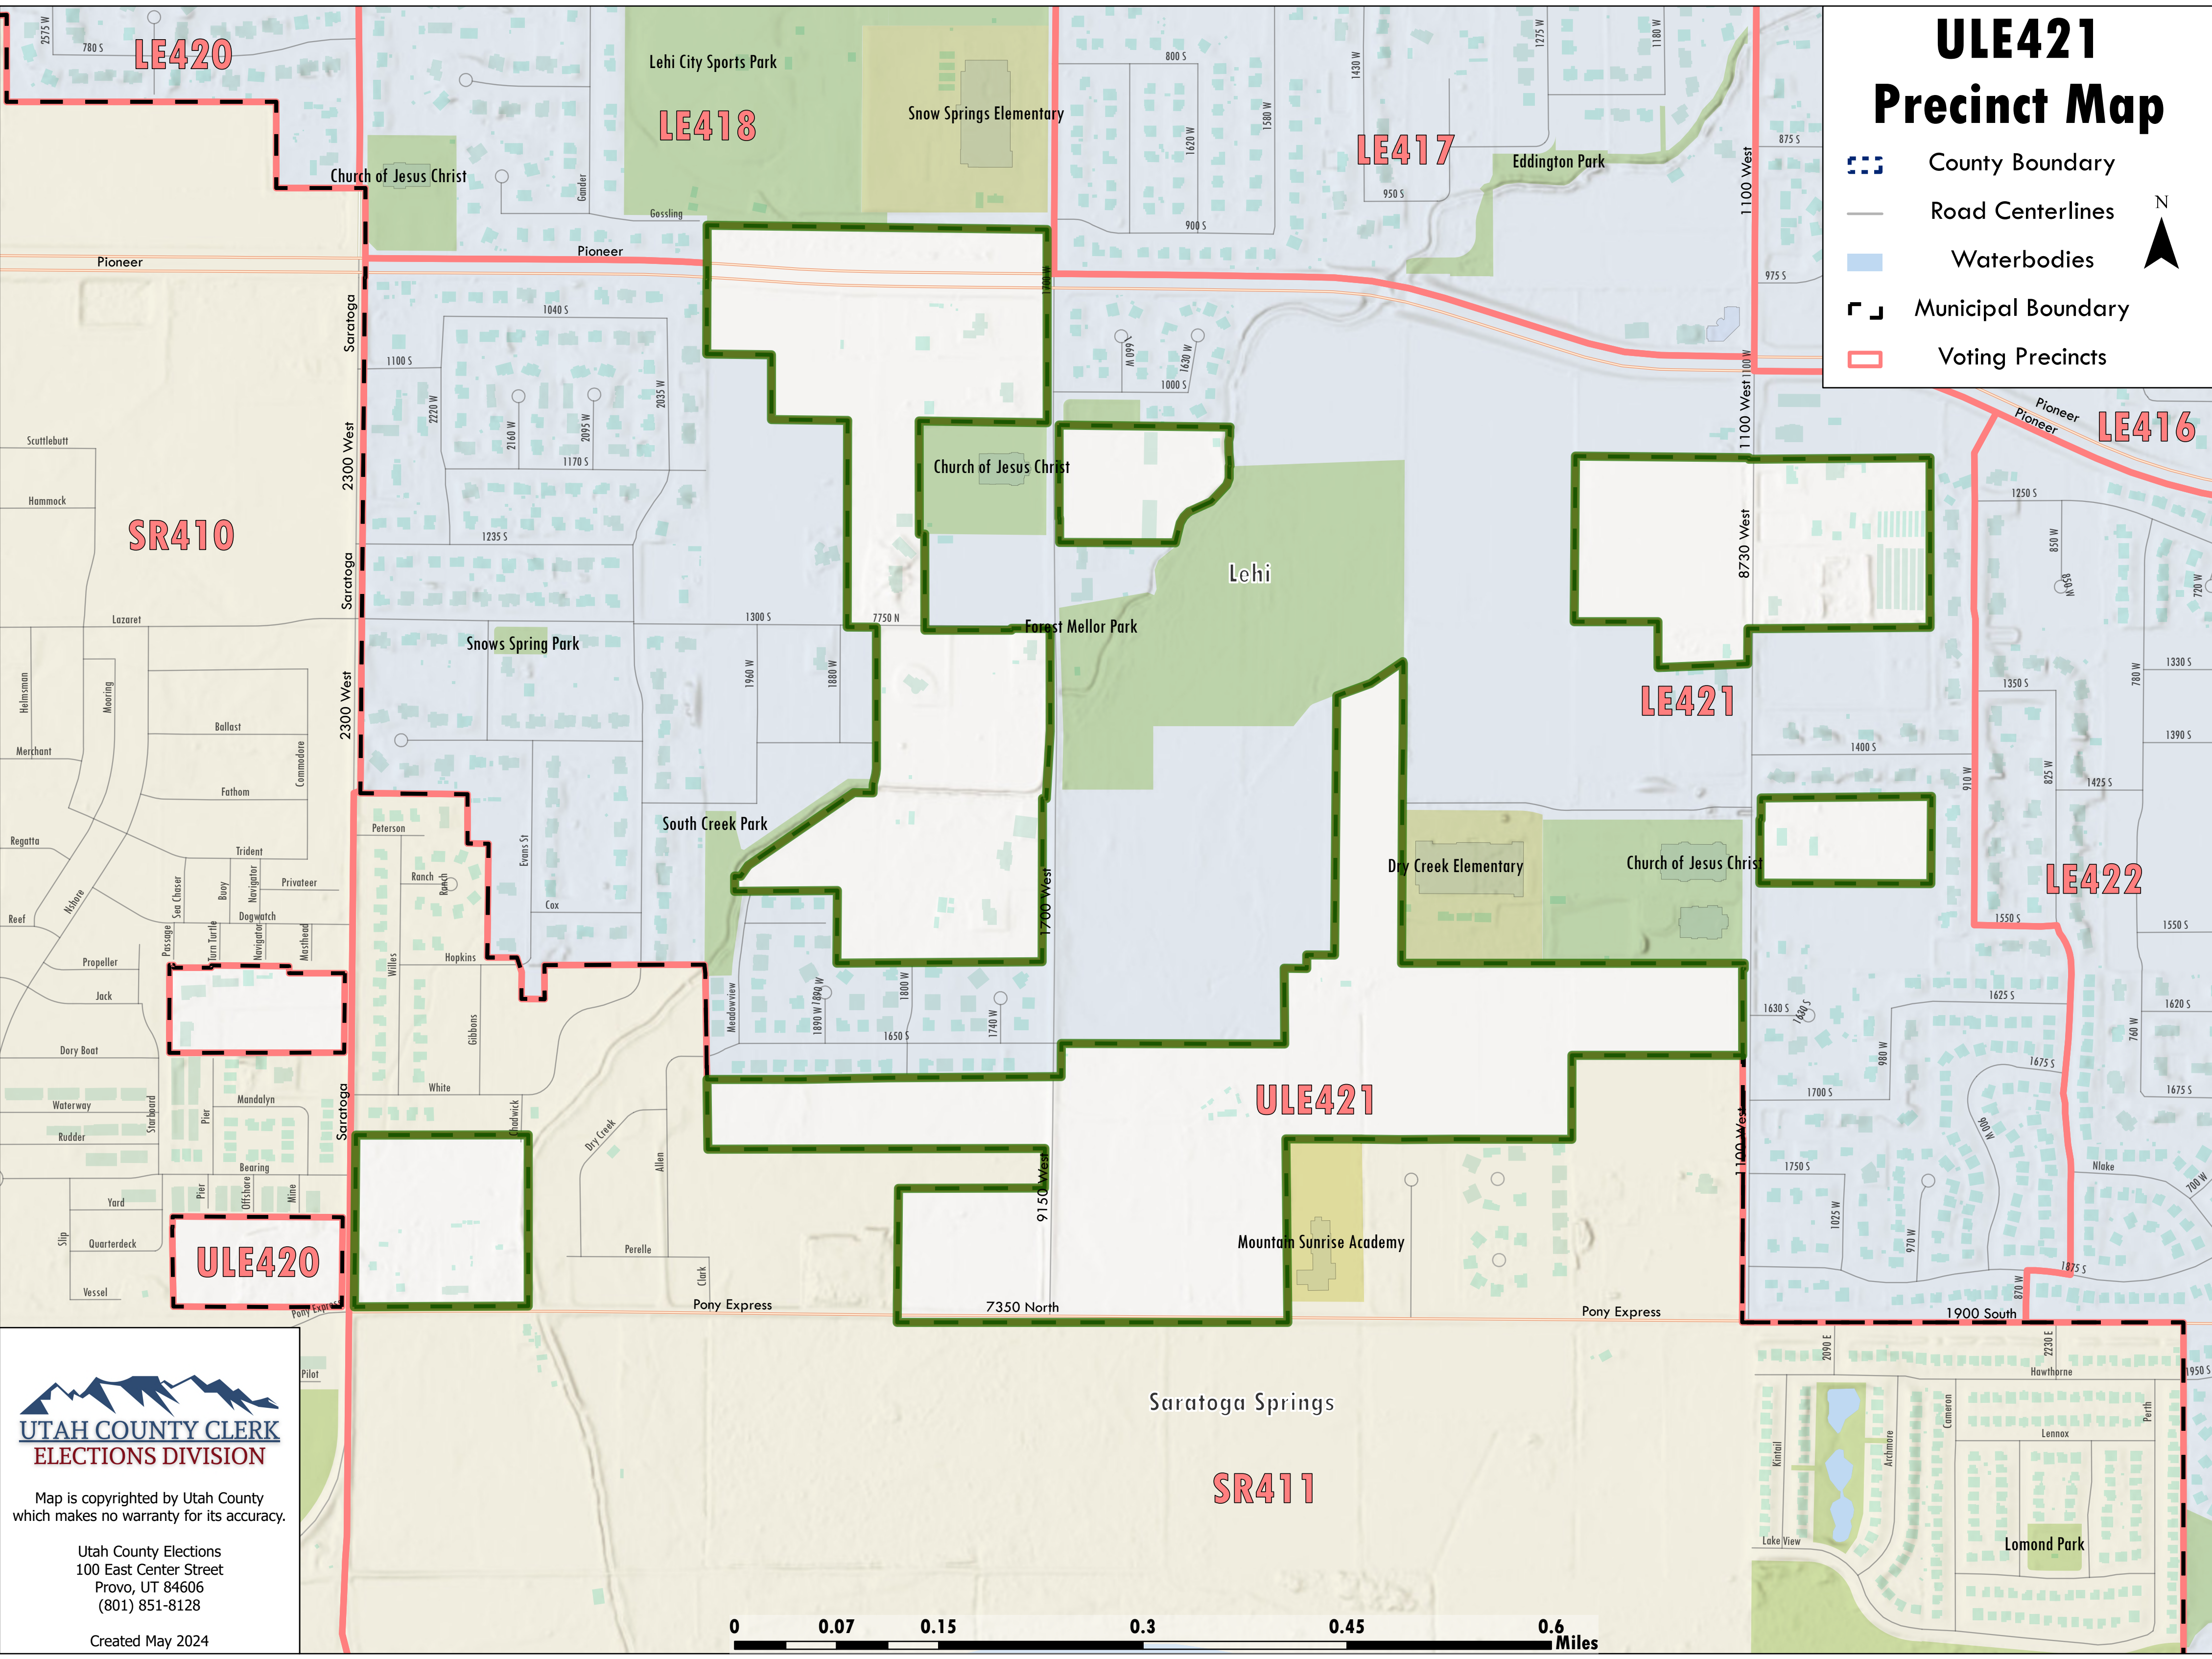

ULE421 Precinct Map

-  County Boundary
-  Road Centerlines
-  Waterbodies
-  Municipal Boundary
-  Voting Precincts

Map is copyrighted by Utah County which makes no warranty for its accuracy.

Utah County Elections
 100 East Center Street
 Provo, UT 84606
 (801) 851-8128

Created May 2024