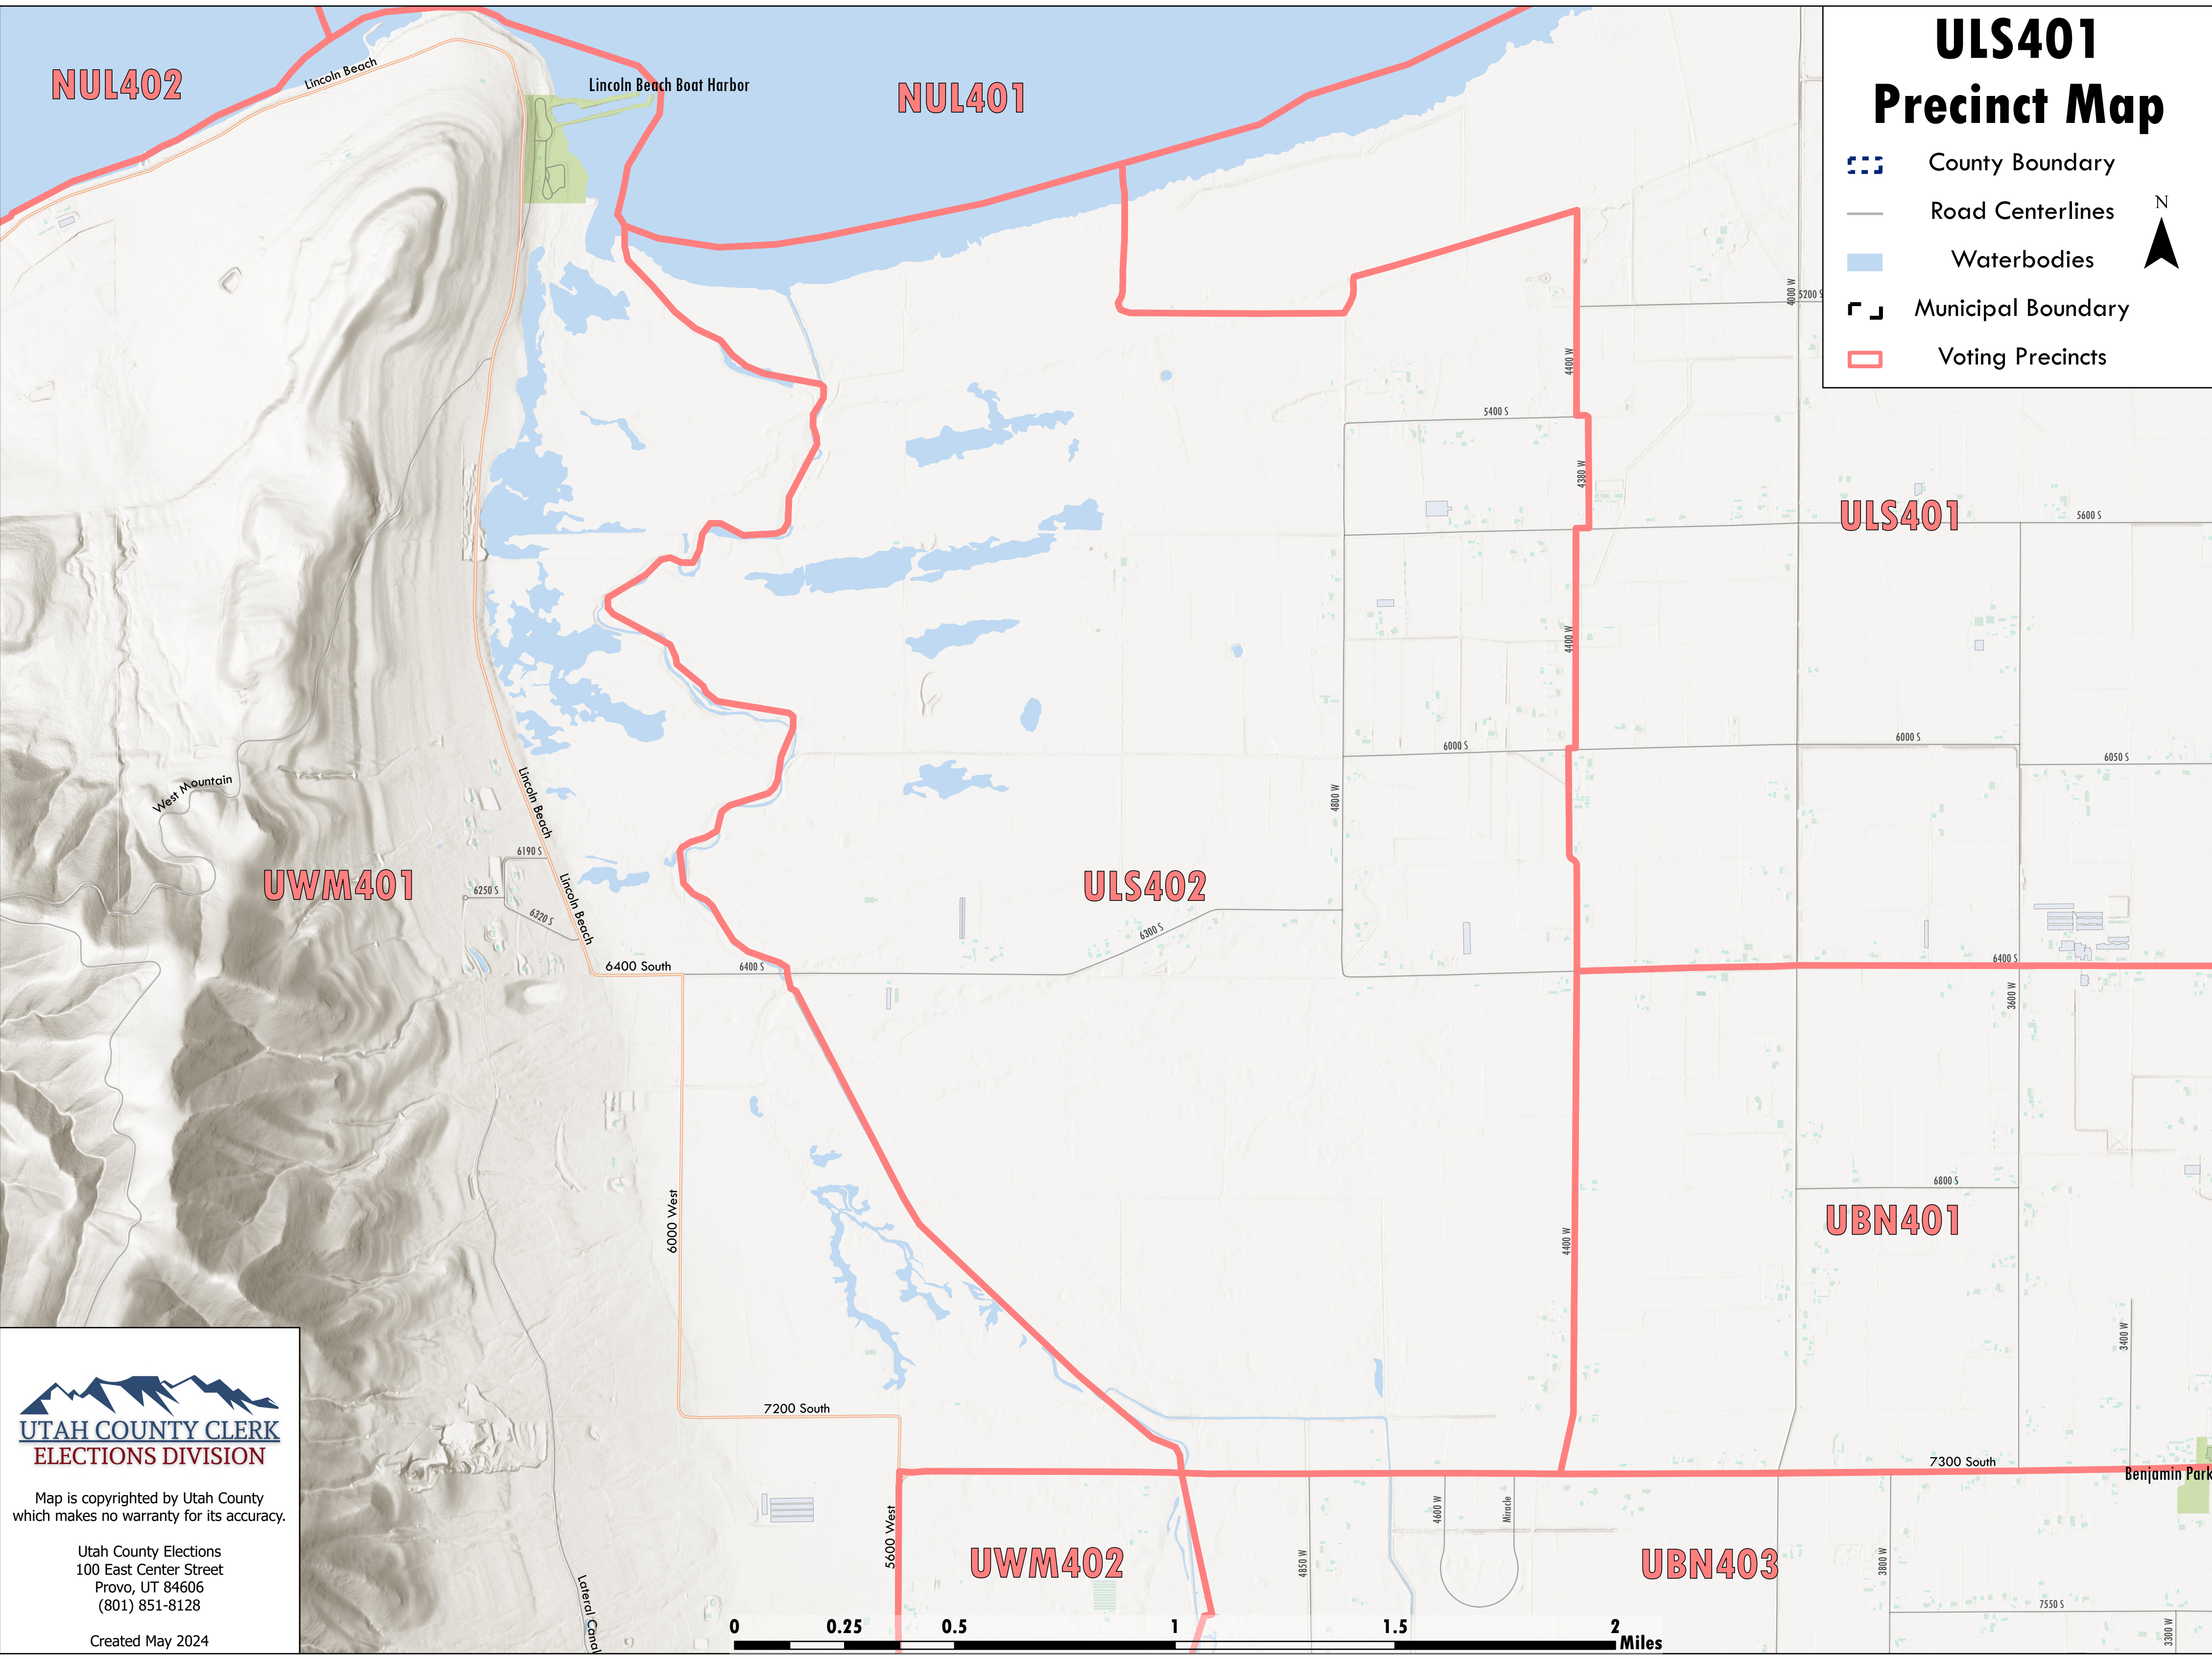

ULS401 Precinct Map

-  County Boundary
-  Road Centerlines
-  Waterbodies
-  Municipal Boundary
-  Voting Precincts

Map is copyrighted by Utah County which makes no warranty for its accuracy.

Utah County Elections
100 East Center Street
Provo, UT 84606
(801) 851-8128

Created May 2024