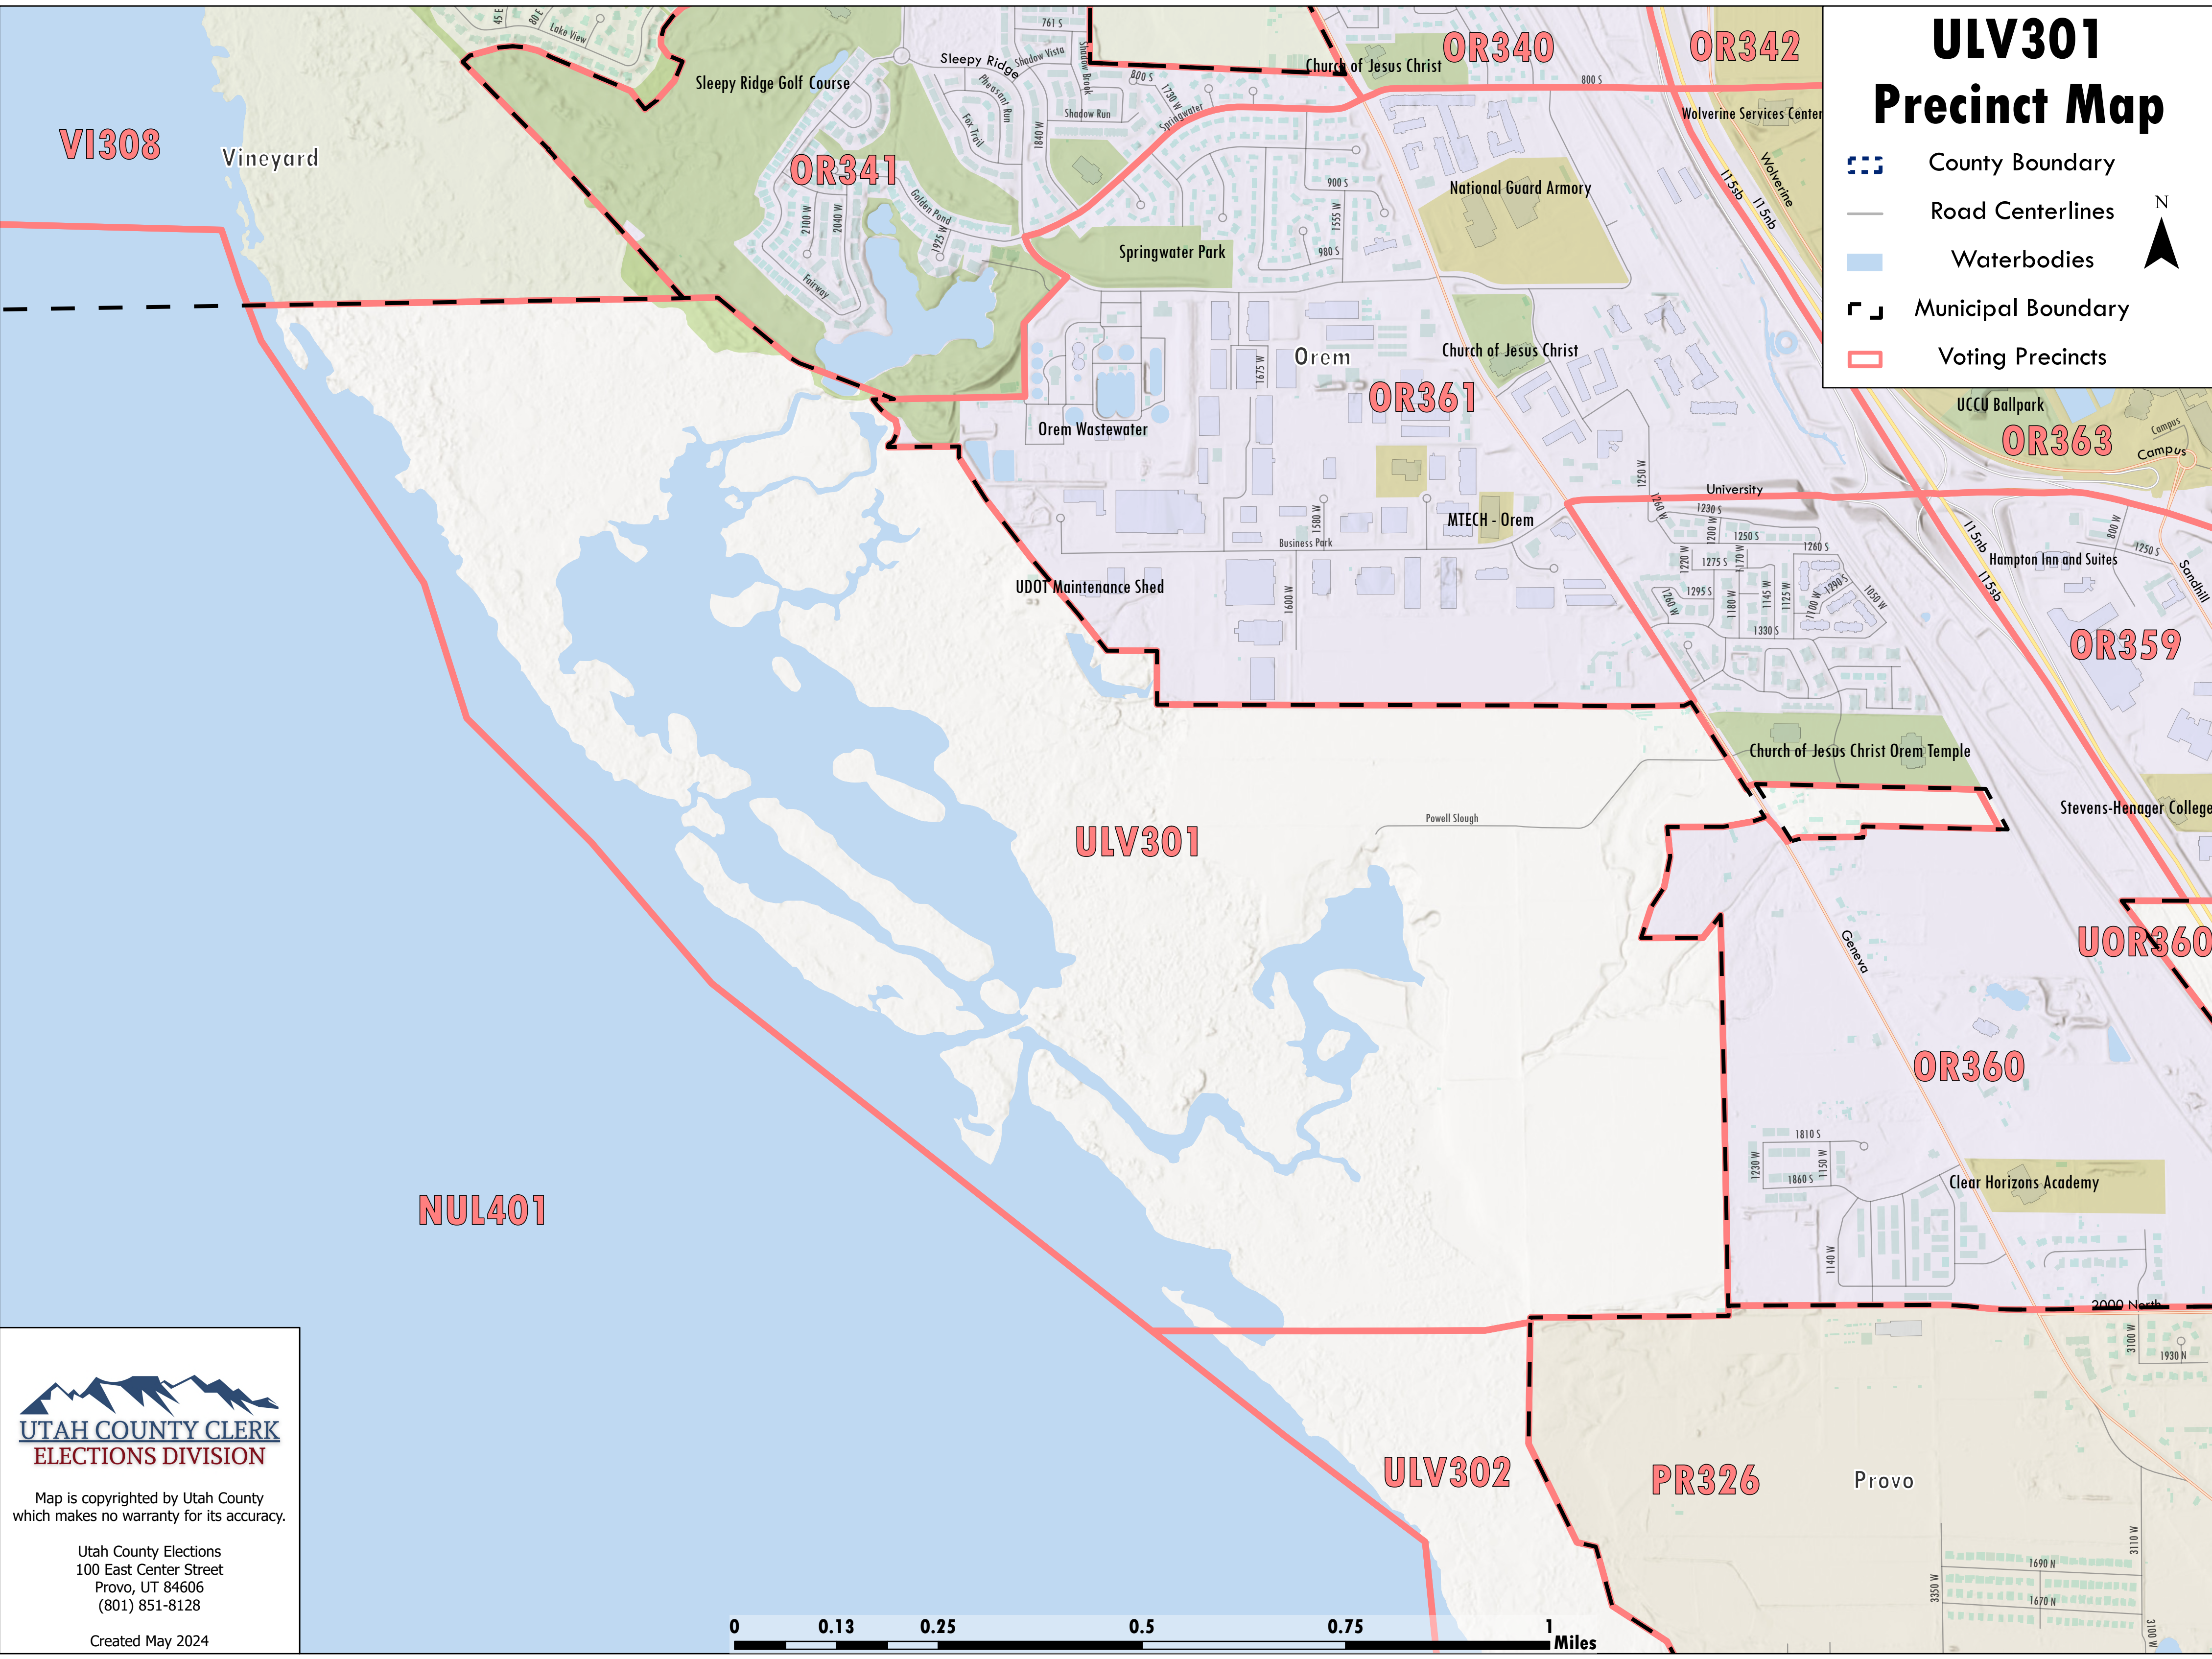

# ULV301 Precinct Map

-  County Boundary
-  Road Centerlines
-  Waterbodies
-  Municipal Boundary
-  Voting Precincts

Map is copyrighted by Utah County which makes no warranty for its accuracy.

Utah County Elections  
100 East Center Street  
Provo, UT 84606  
(801) 851-8128

Created May 2024