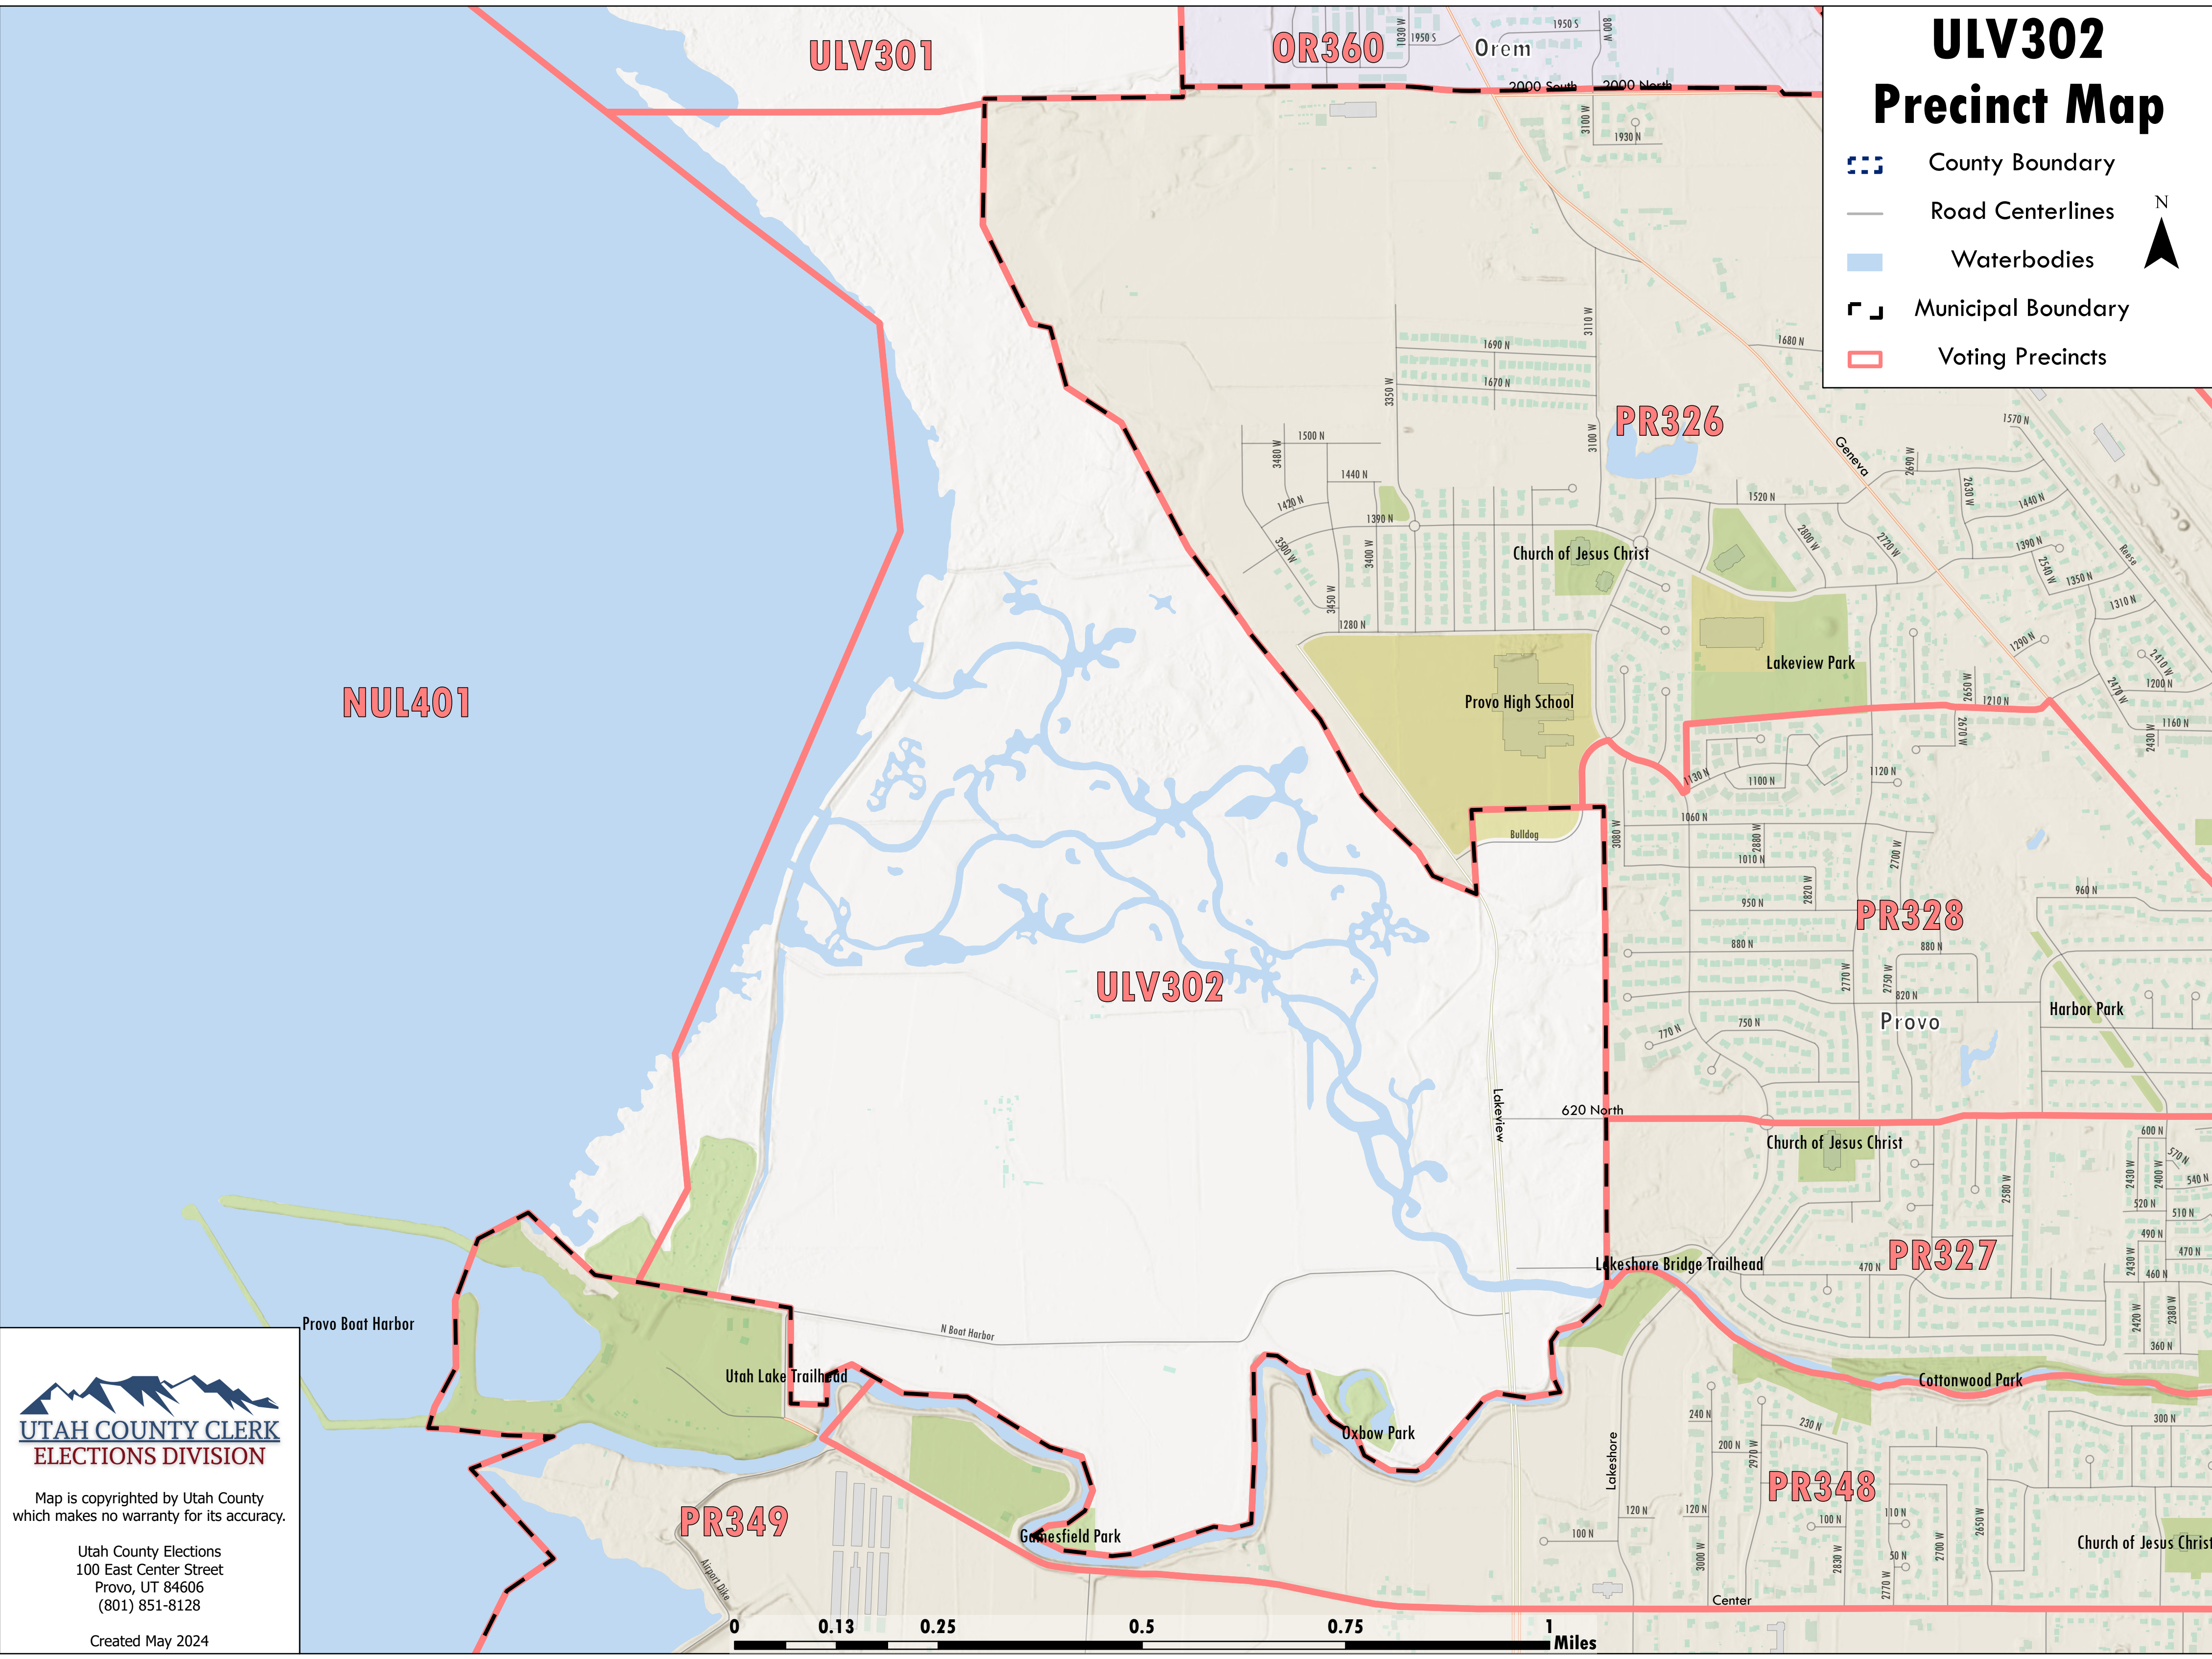

# ULV302 Precinct Map

-  County Boundary
-  Road Centerlines
-  Waterbodies
-  Municipal Boundary
-  Voting Precincts

Map is copyrighted by Utah County  
which makes no warranty for its accuracy.

Utah County Elections  
100 East Center Street  
Provo, UT 84606  
(801) 851-8128