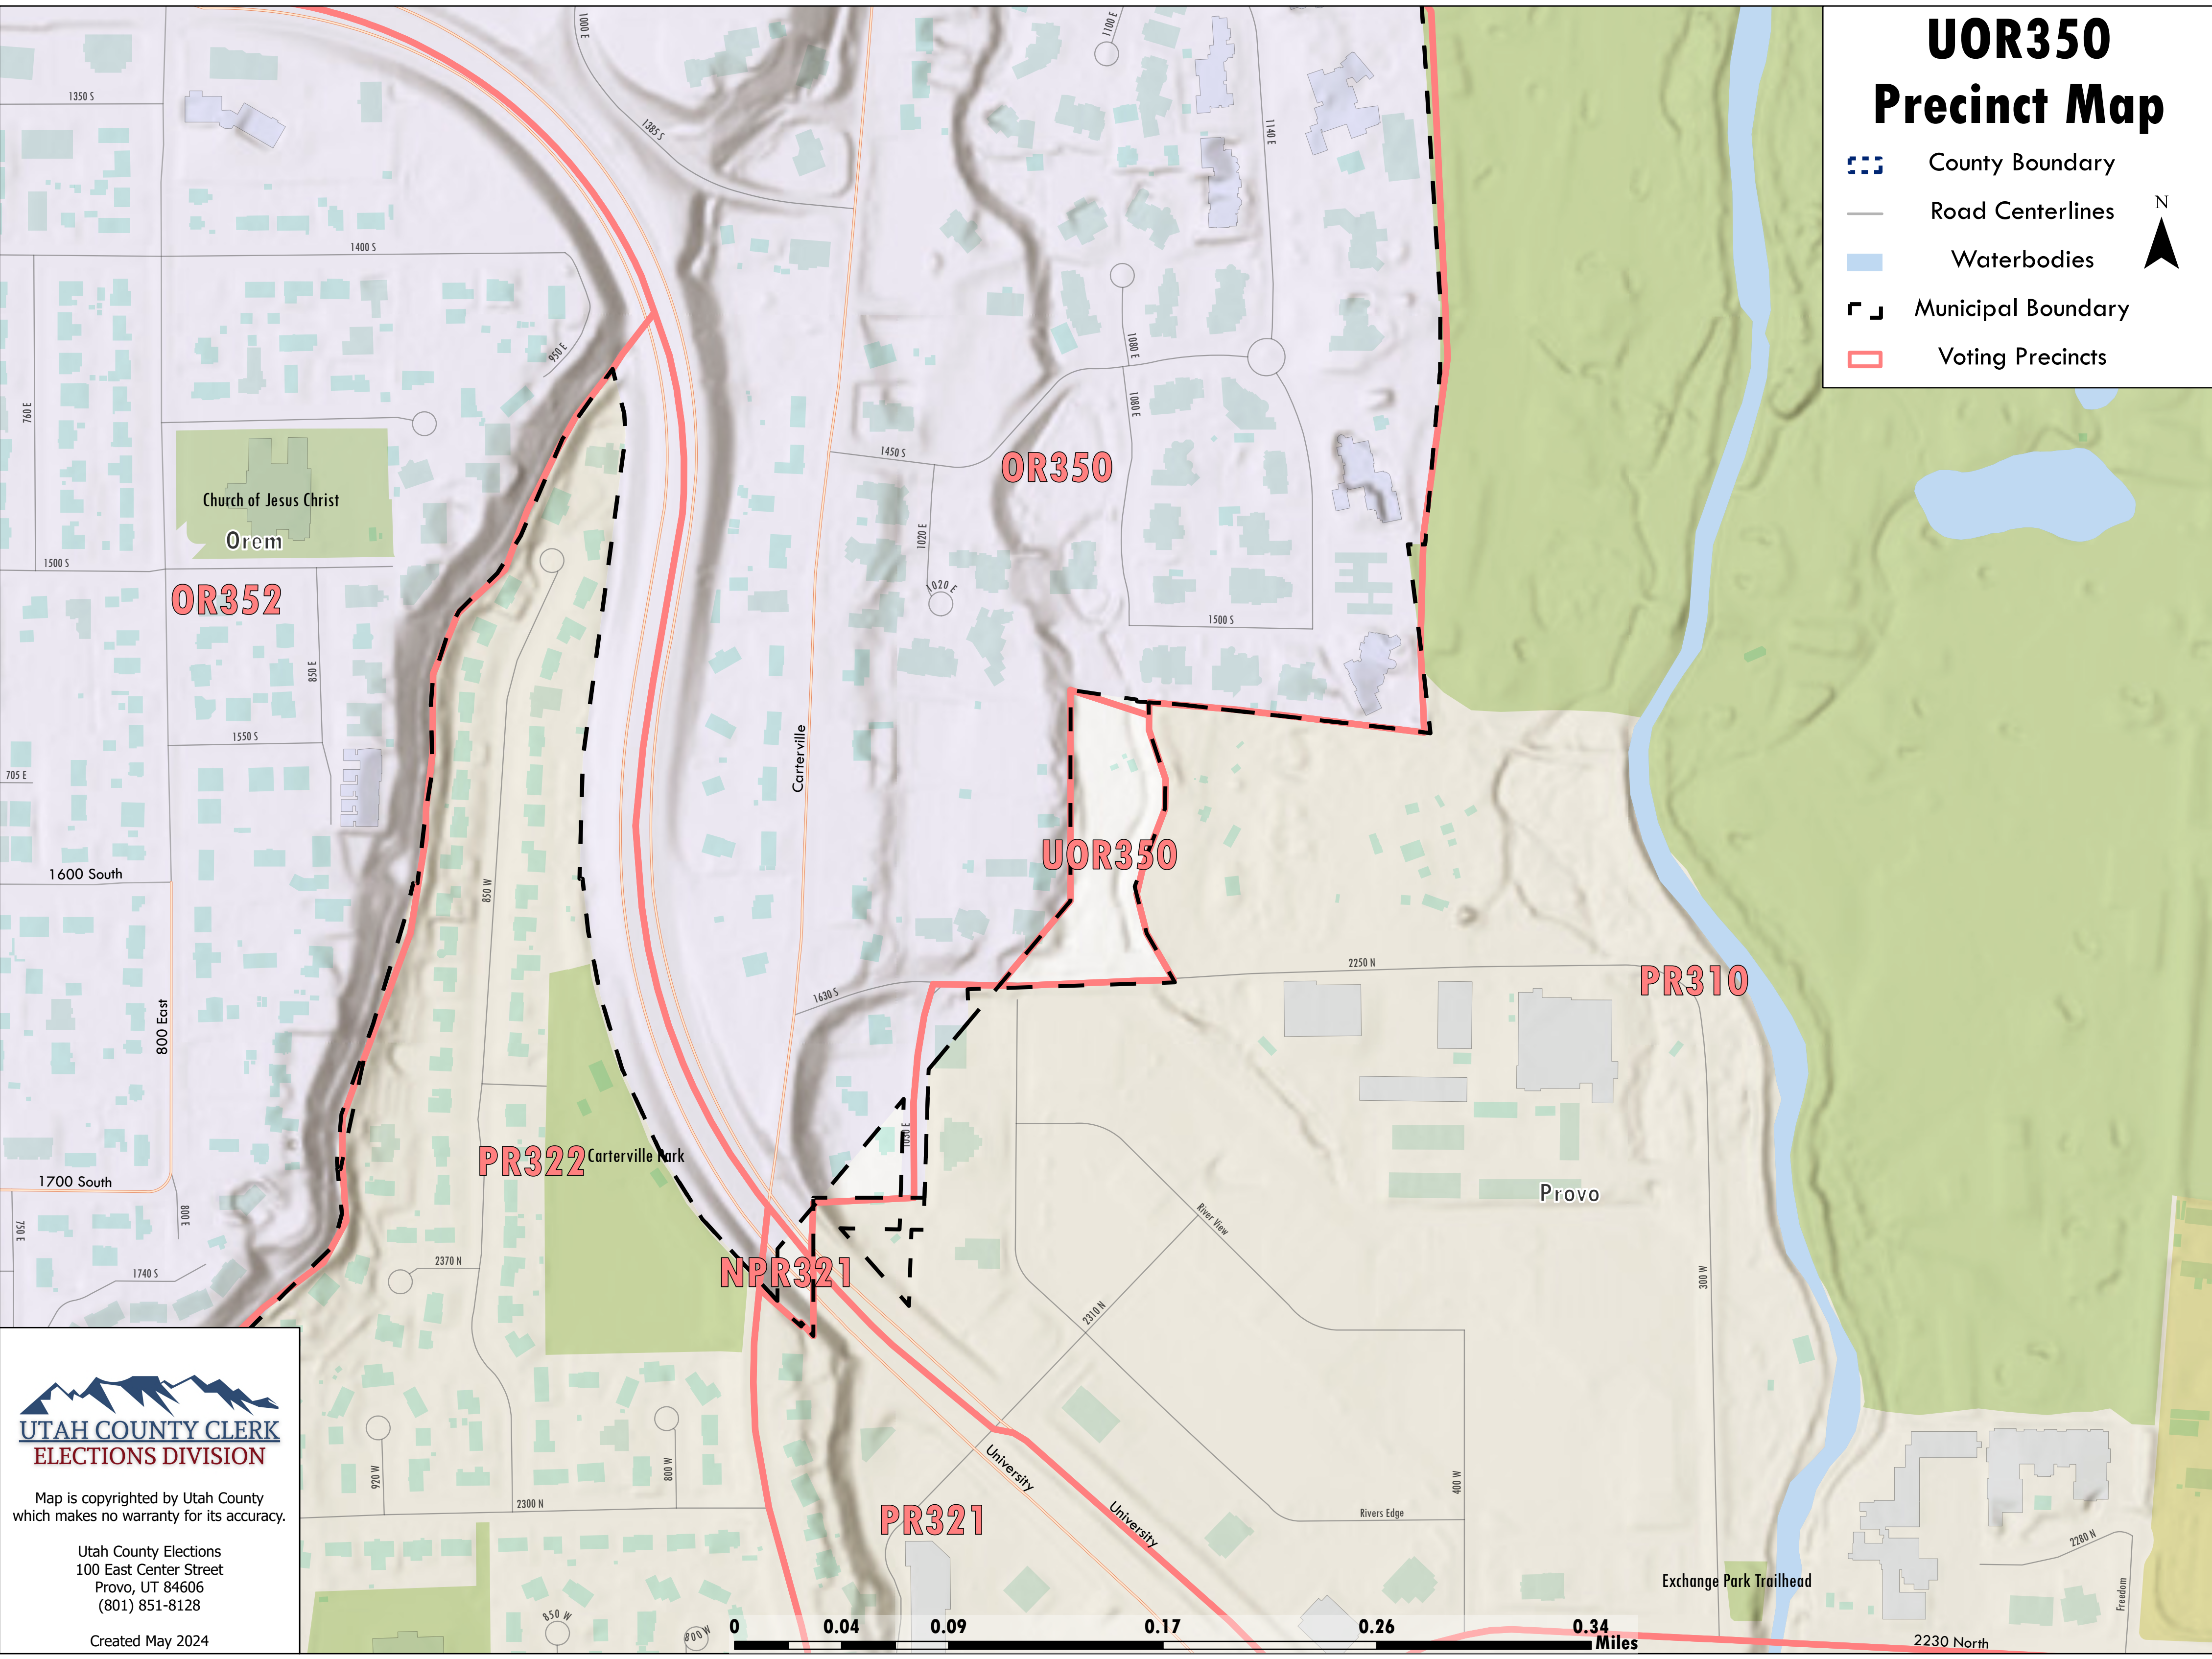

UOR350 Precinct Map

- County Boundary
- Road Centerlines
- Waterbodies
- Municipal Boundary
- Voting Precincts

UTAH COUNTY CLERK
ELECTIONS DIVISION

Map is copyrighted by Utah County which makes no warranty for its accuracy.

Utah County Elections
100 East Center Street
Provo, UT 84606
(801) 851-8128

Created May 2024