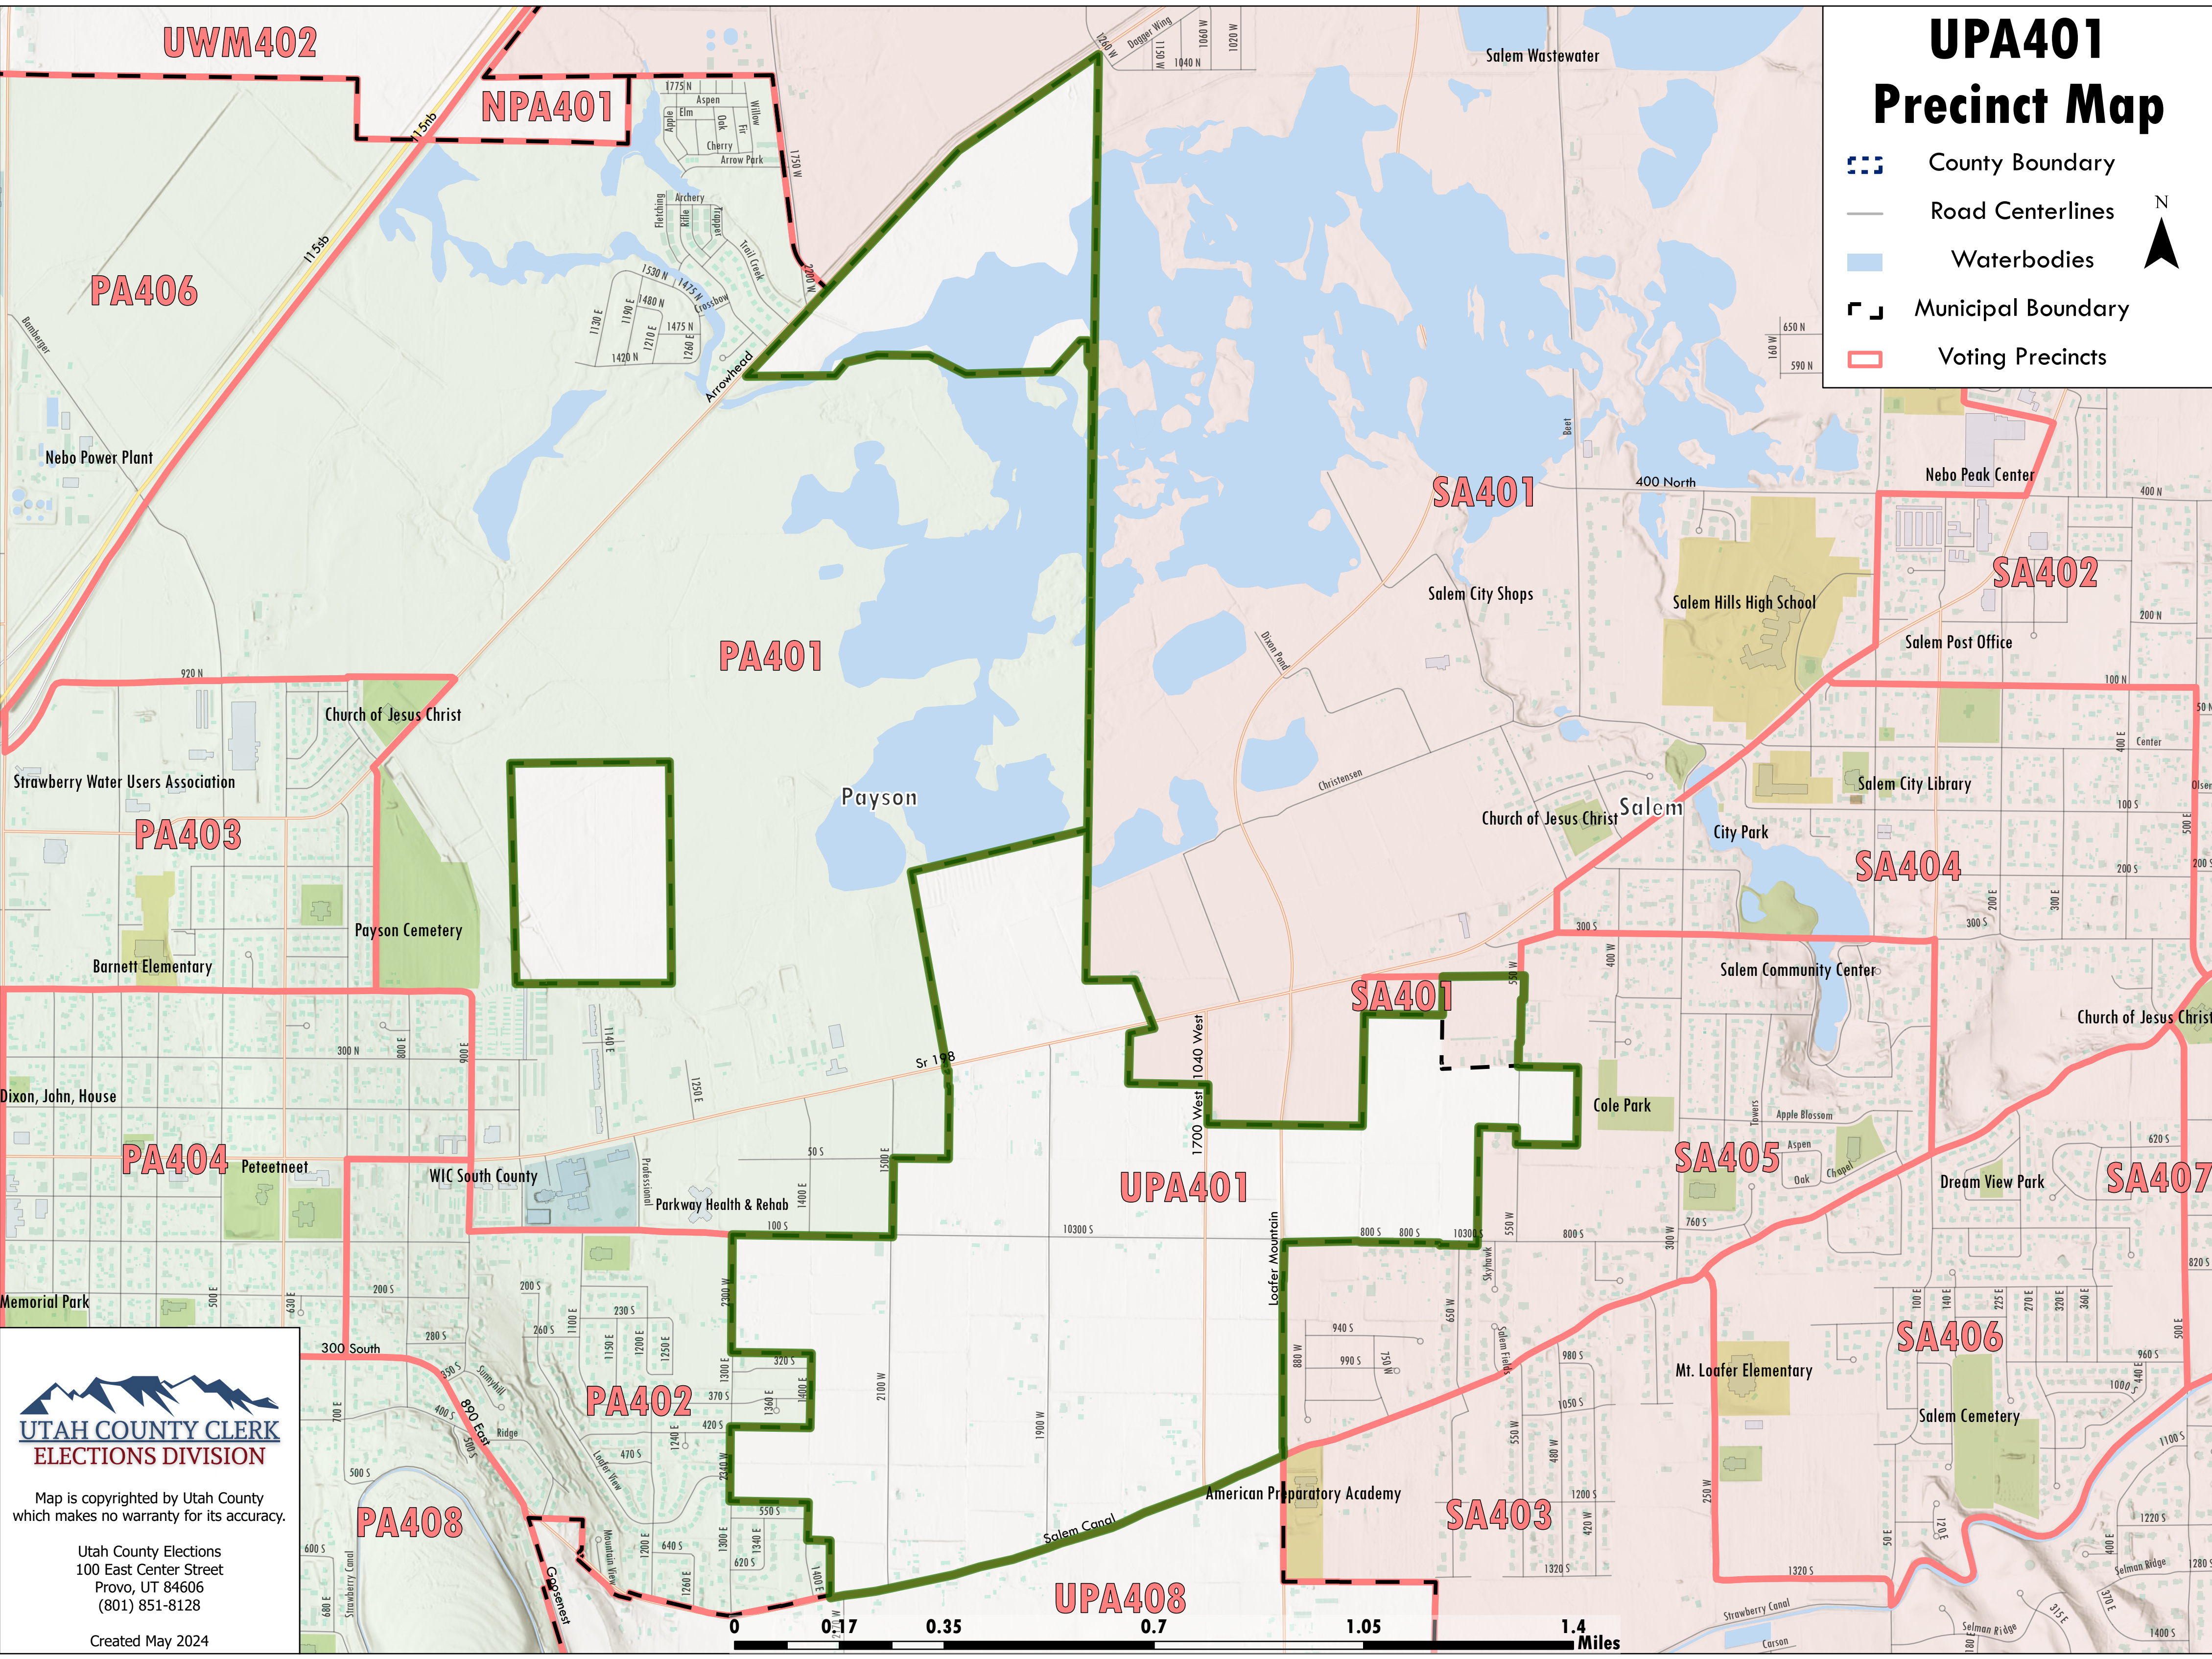

# UPA401 Precinct Map

-  County Boundary
-  Road Centerlines
-  Waterbodies
-  Municipal Boundary
-  Voting Precincts

**UTAH COUNTY CLERK  
ELECTIONS DIVISION**

Map is copyrighted by Utah County  
which makes no warranty for its accuracy.

Utah County Elections  
100 East Center Street  
Provo, UT 84606  
(801) 851-8128

Created May 2024