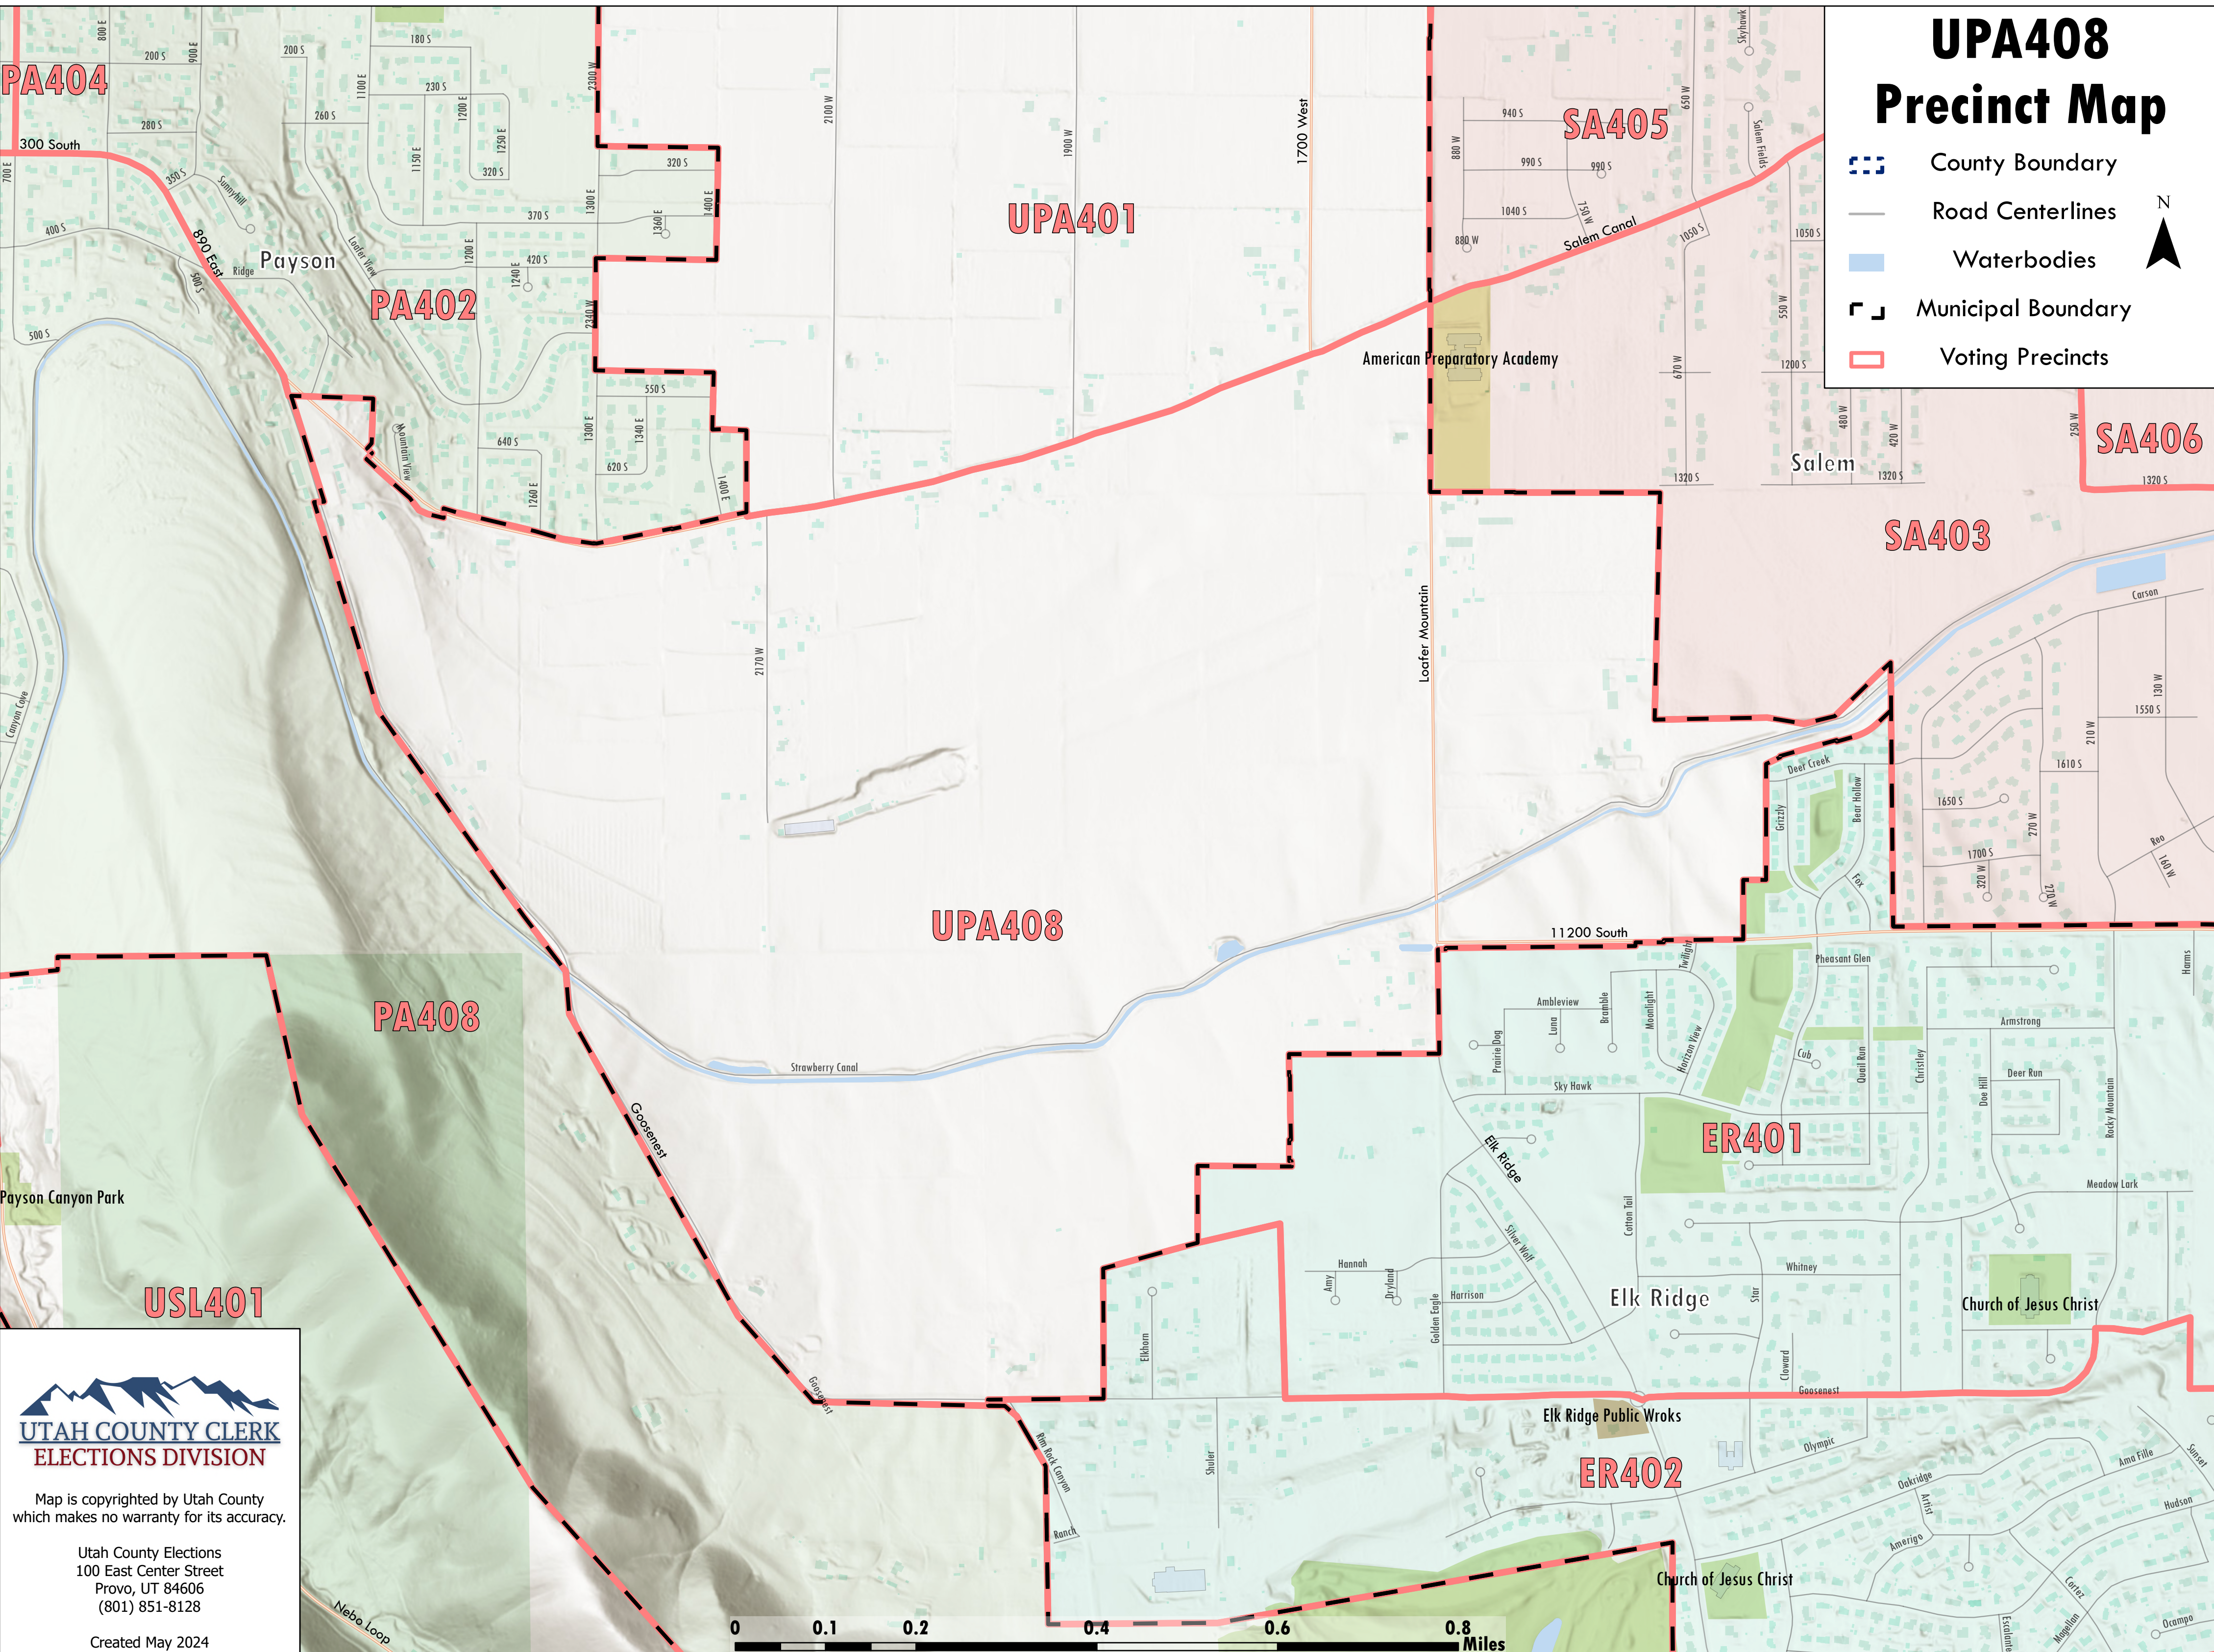

UPA408 Precinct Map

-  County Boundary
-  Road Centerlines
-  Waterbodies
-  Municipal Boundary
-  Voting Precincts

**UTAH COUNTY CLERK
ELECTIONS DIVISION**

Map is copyrighted by Utah County
which makes no warranty for its accuracy.

Utah County Elections
100 East Center Street
Provo, UT 84606
(801) 851-8128

Created May 2024