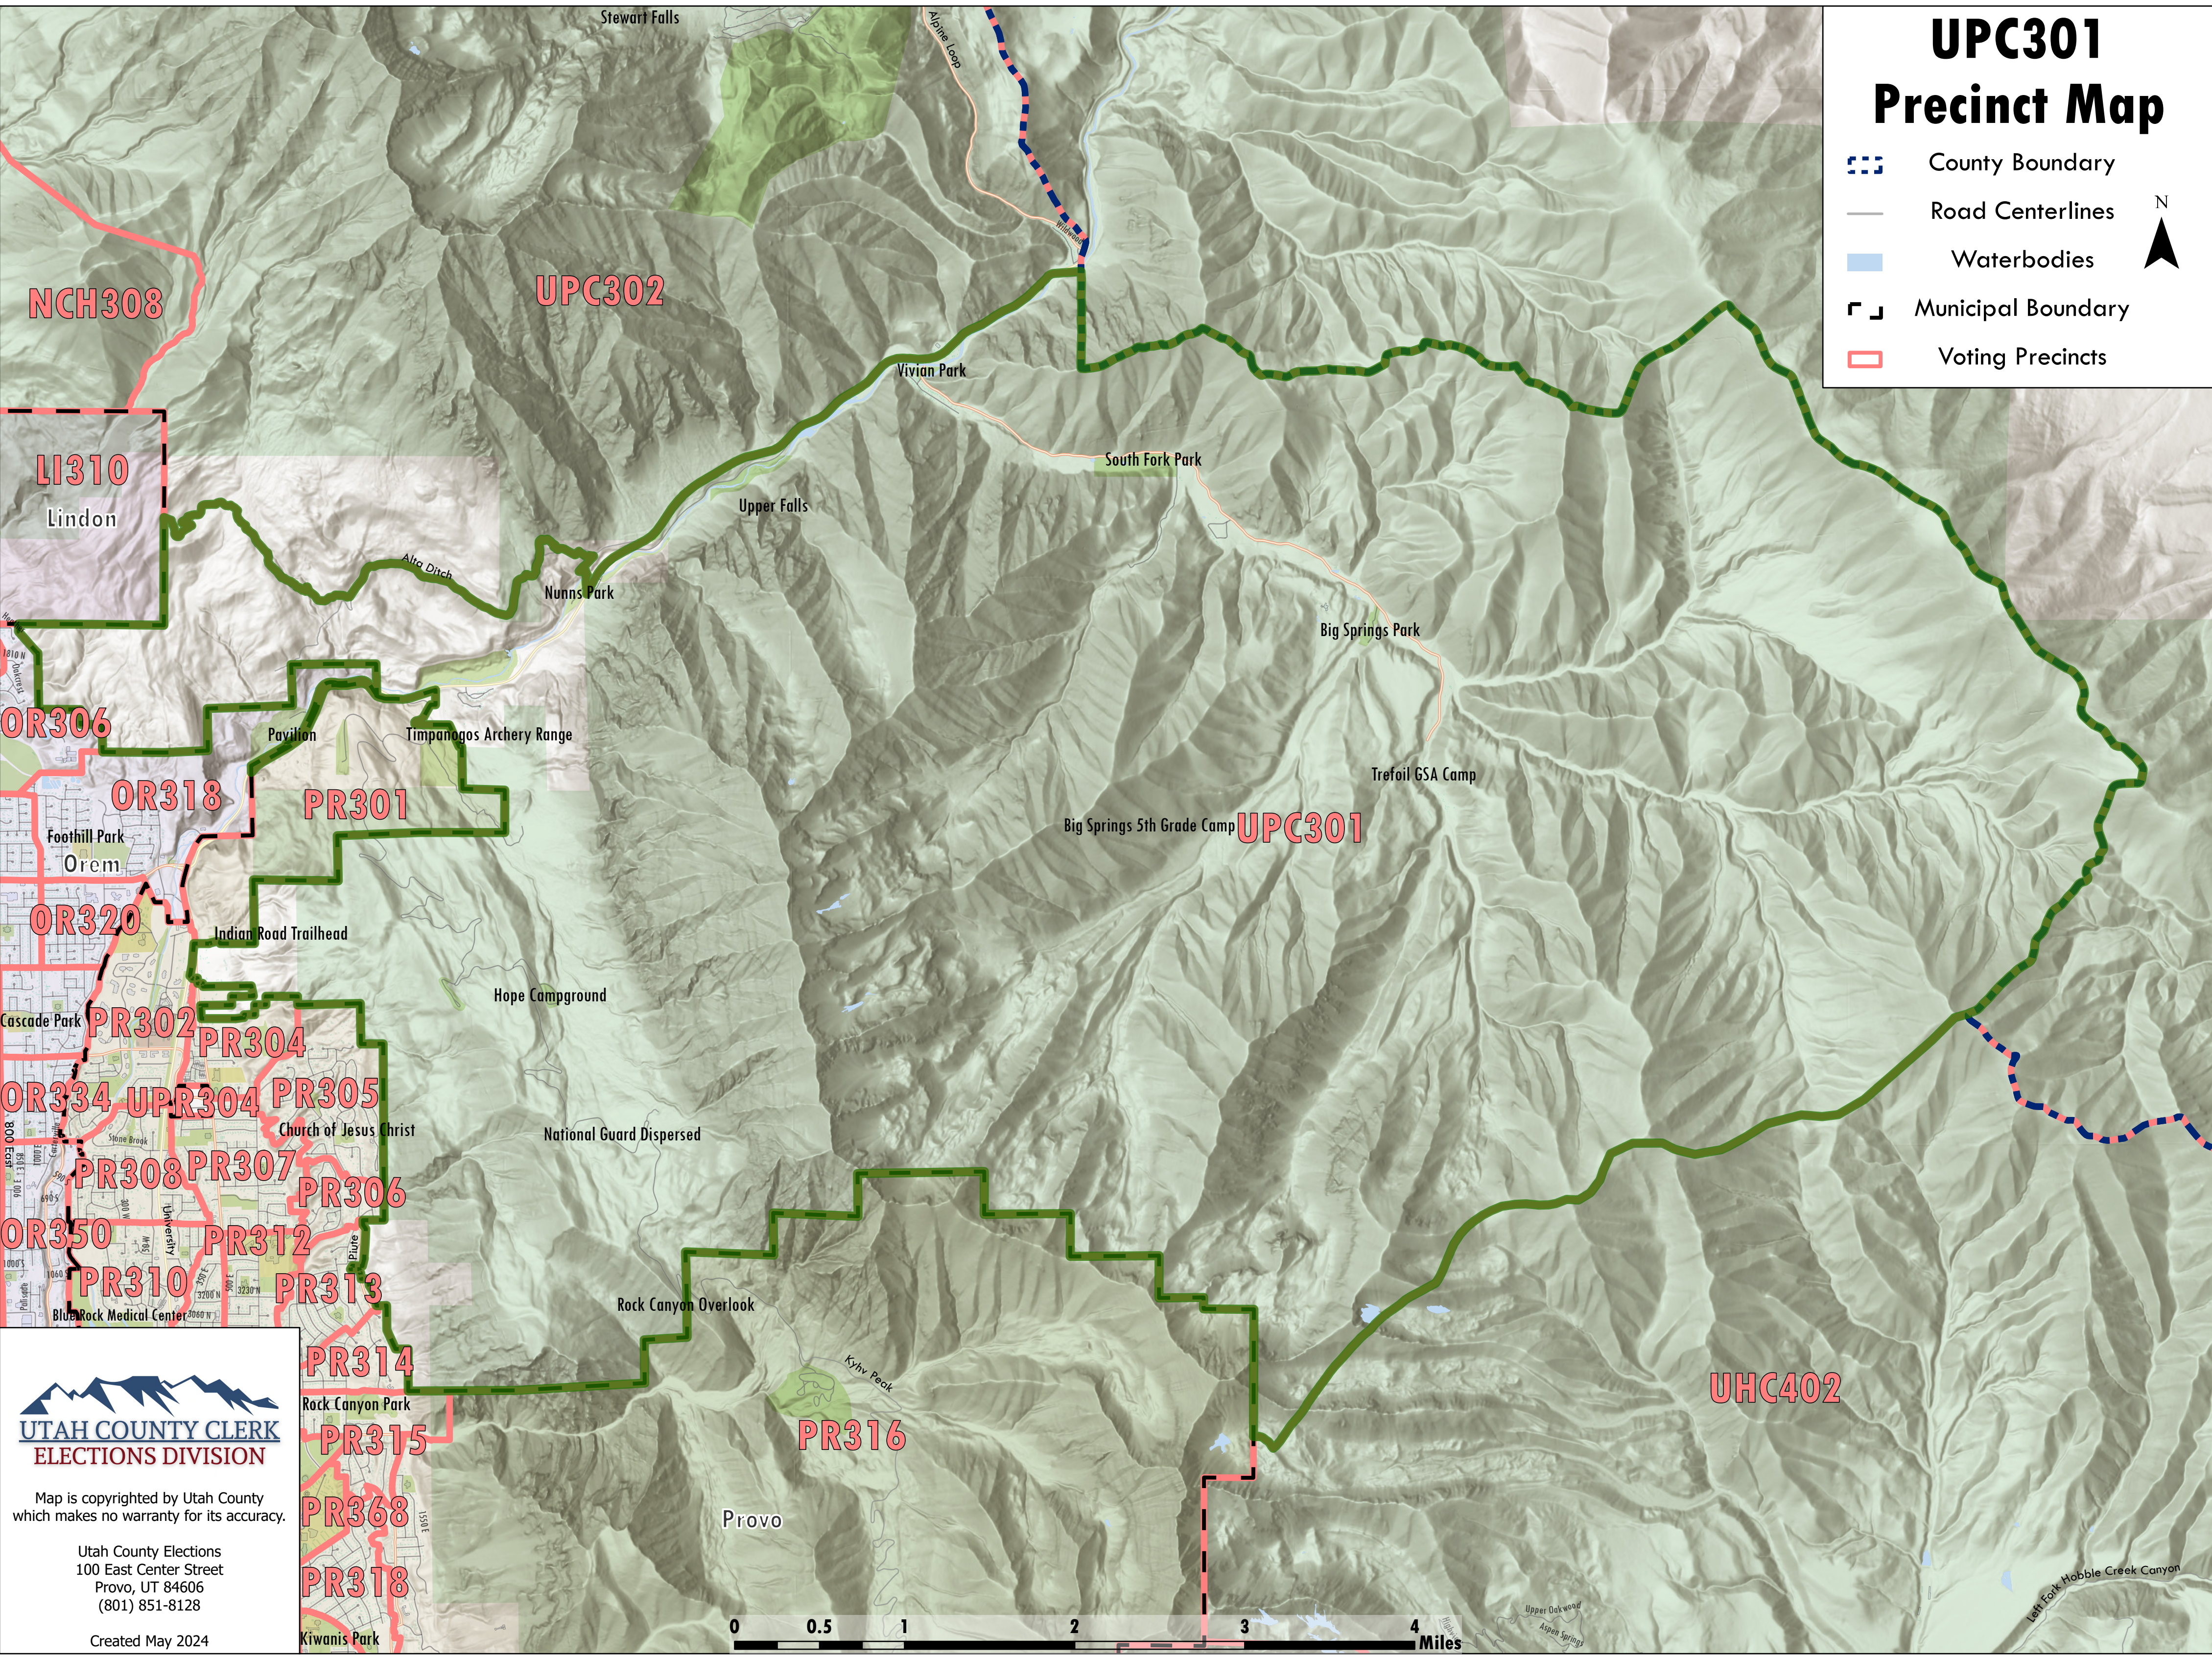

UPC301 Precinct Map

-  County Boundary
-  Road Centerlines
-  Waterbodies
-  Municipal Boundary
-  Voting Precincts

**UTAH COUNTY CLERK
ELECTIONS DIVISION**

Map is copyrighted by Utah County
which makes no warranty for its accuracy.

Utah County Elections
100 East Center Street
Provo, UT 84606
(801) 851-8128

Created May 2024