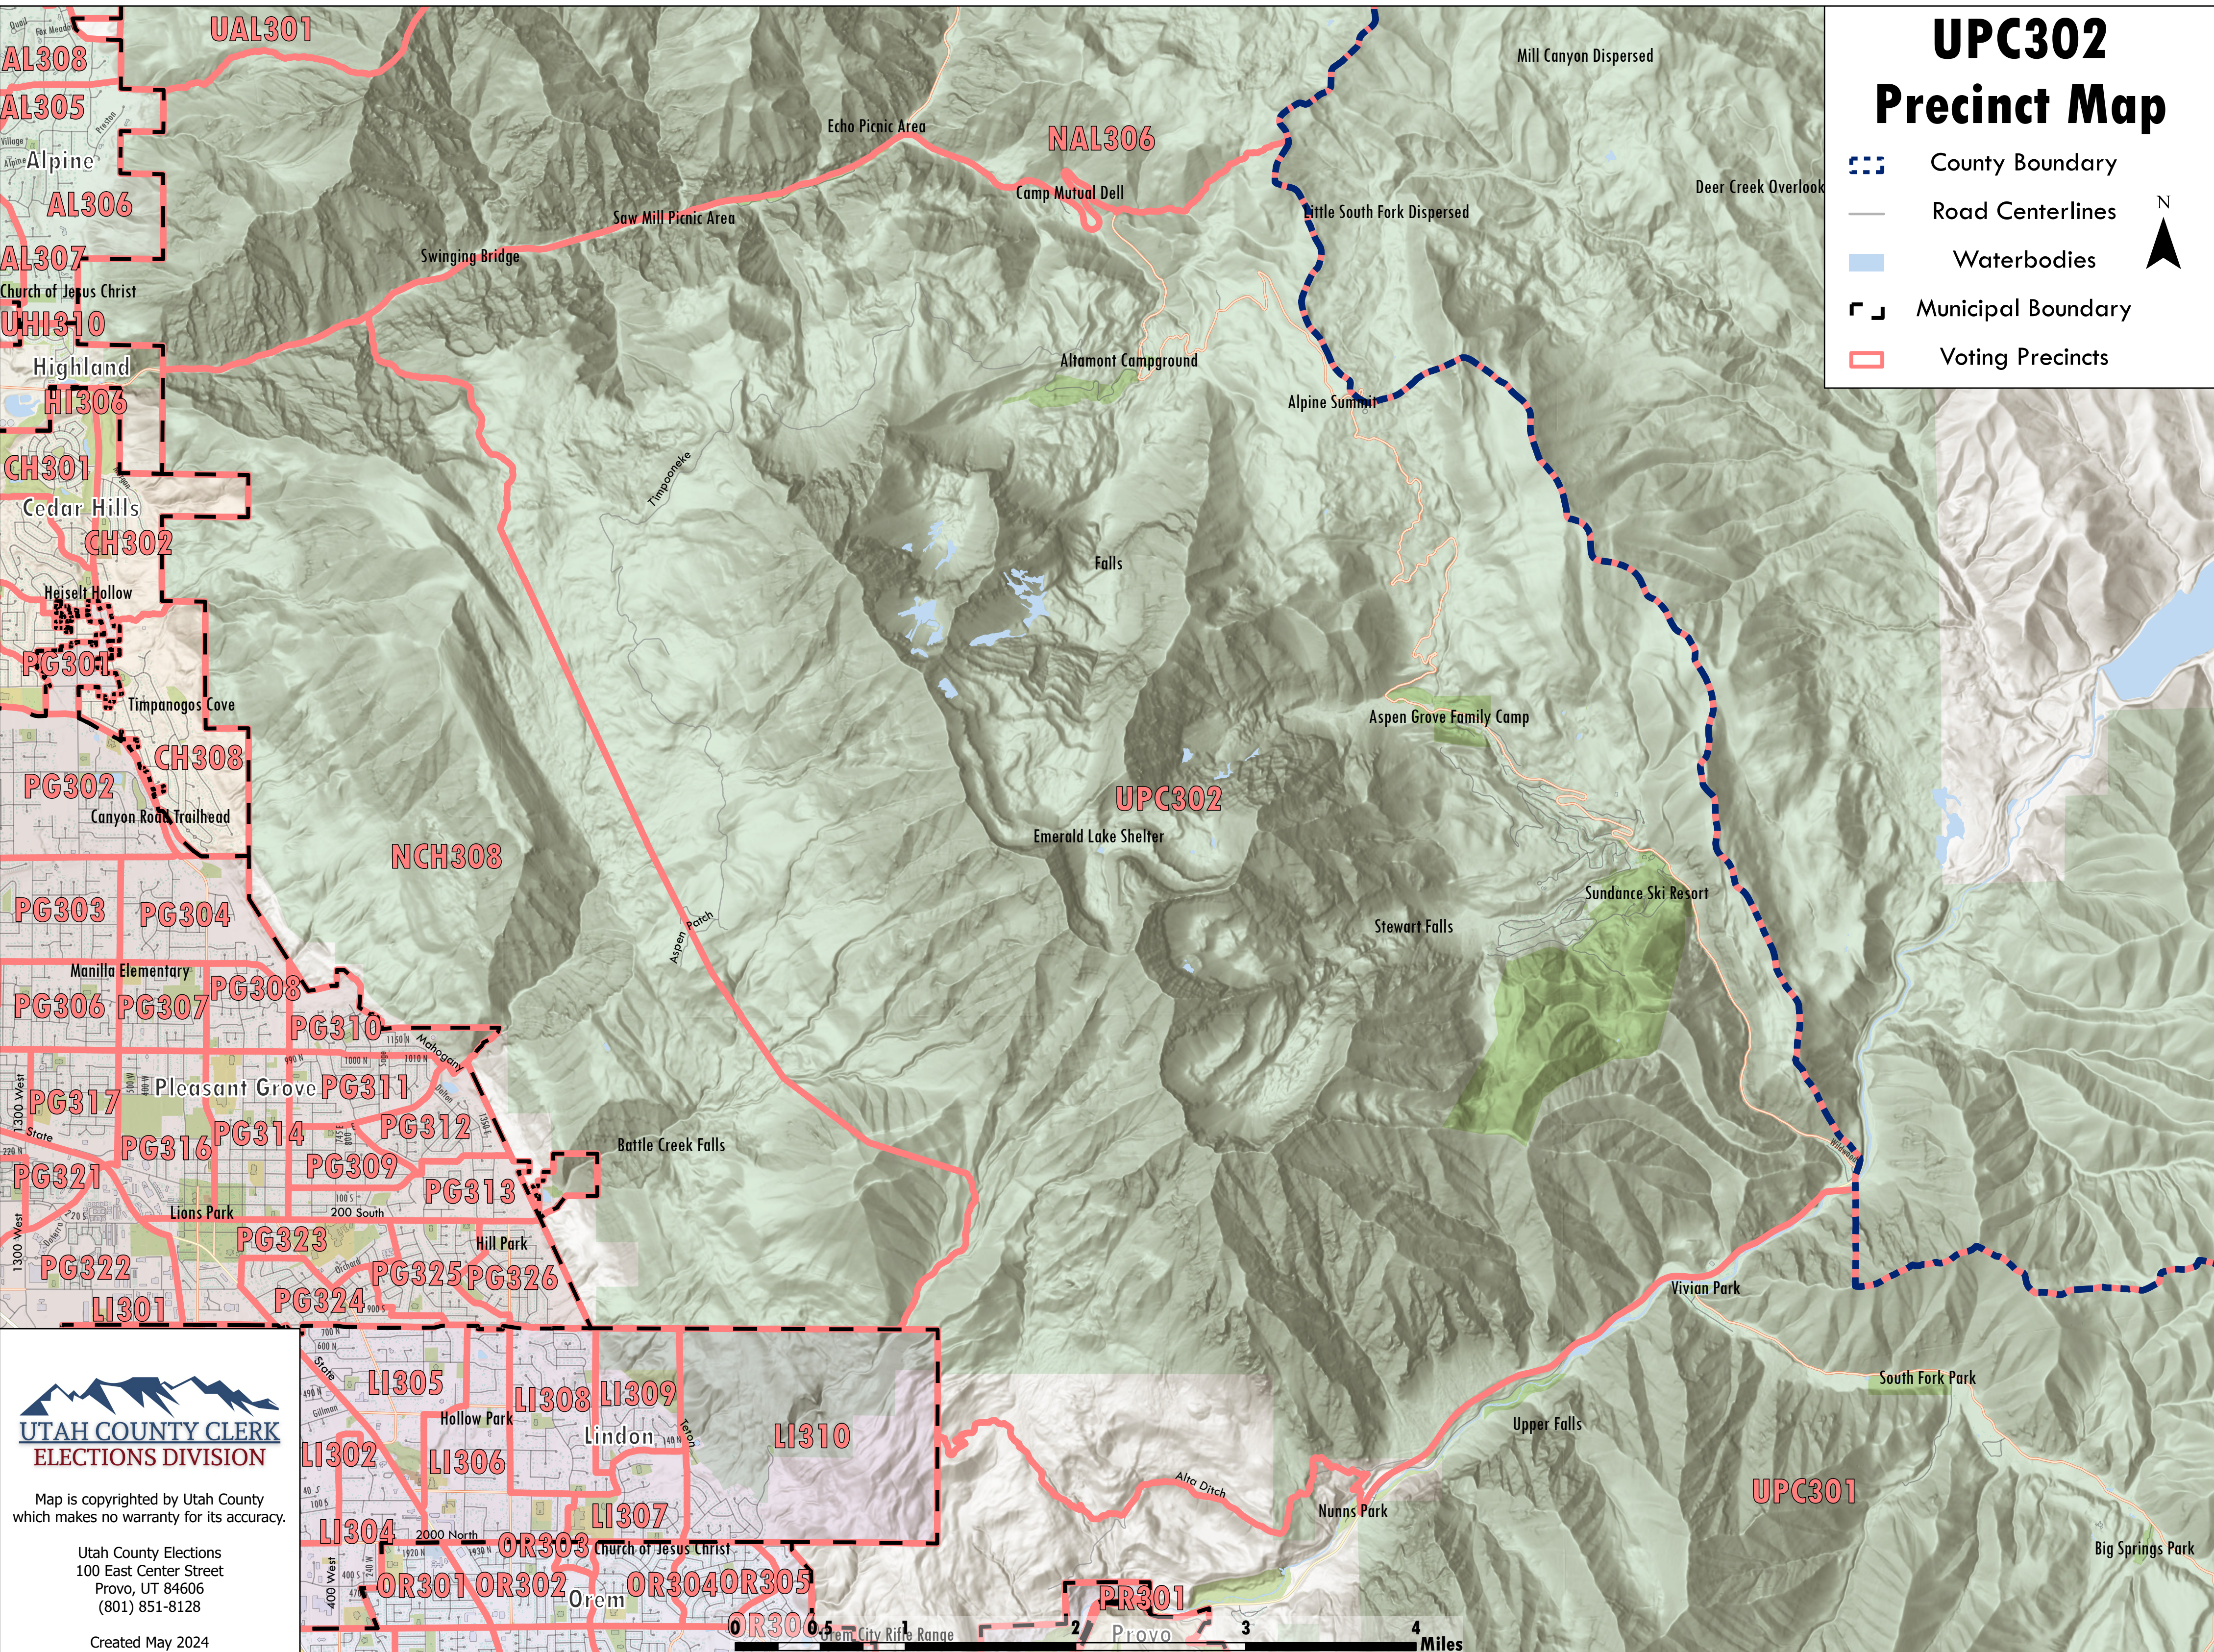

UPC302 Precinct Map

-  County Boundary
-  Road Centerlines
-  Waterbodies
-  Municipal Boundary
-  Voting Precincts

Map is copyrighted by Utah County which makes no warranty for its accuracy.

Utah County Elections
100 East Center Street
Provo, UT 84606
(801) 851-8128

Created May 2024