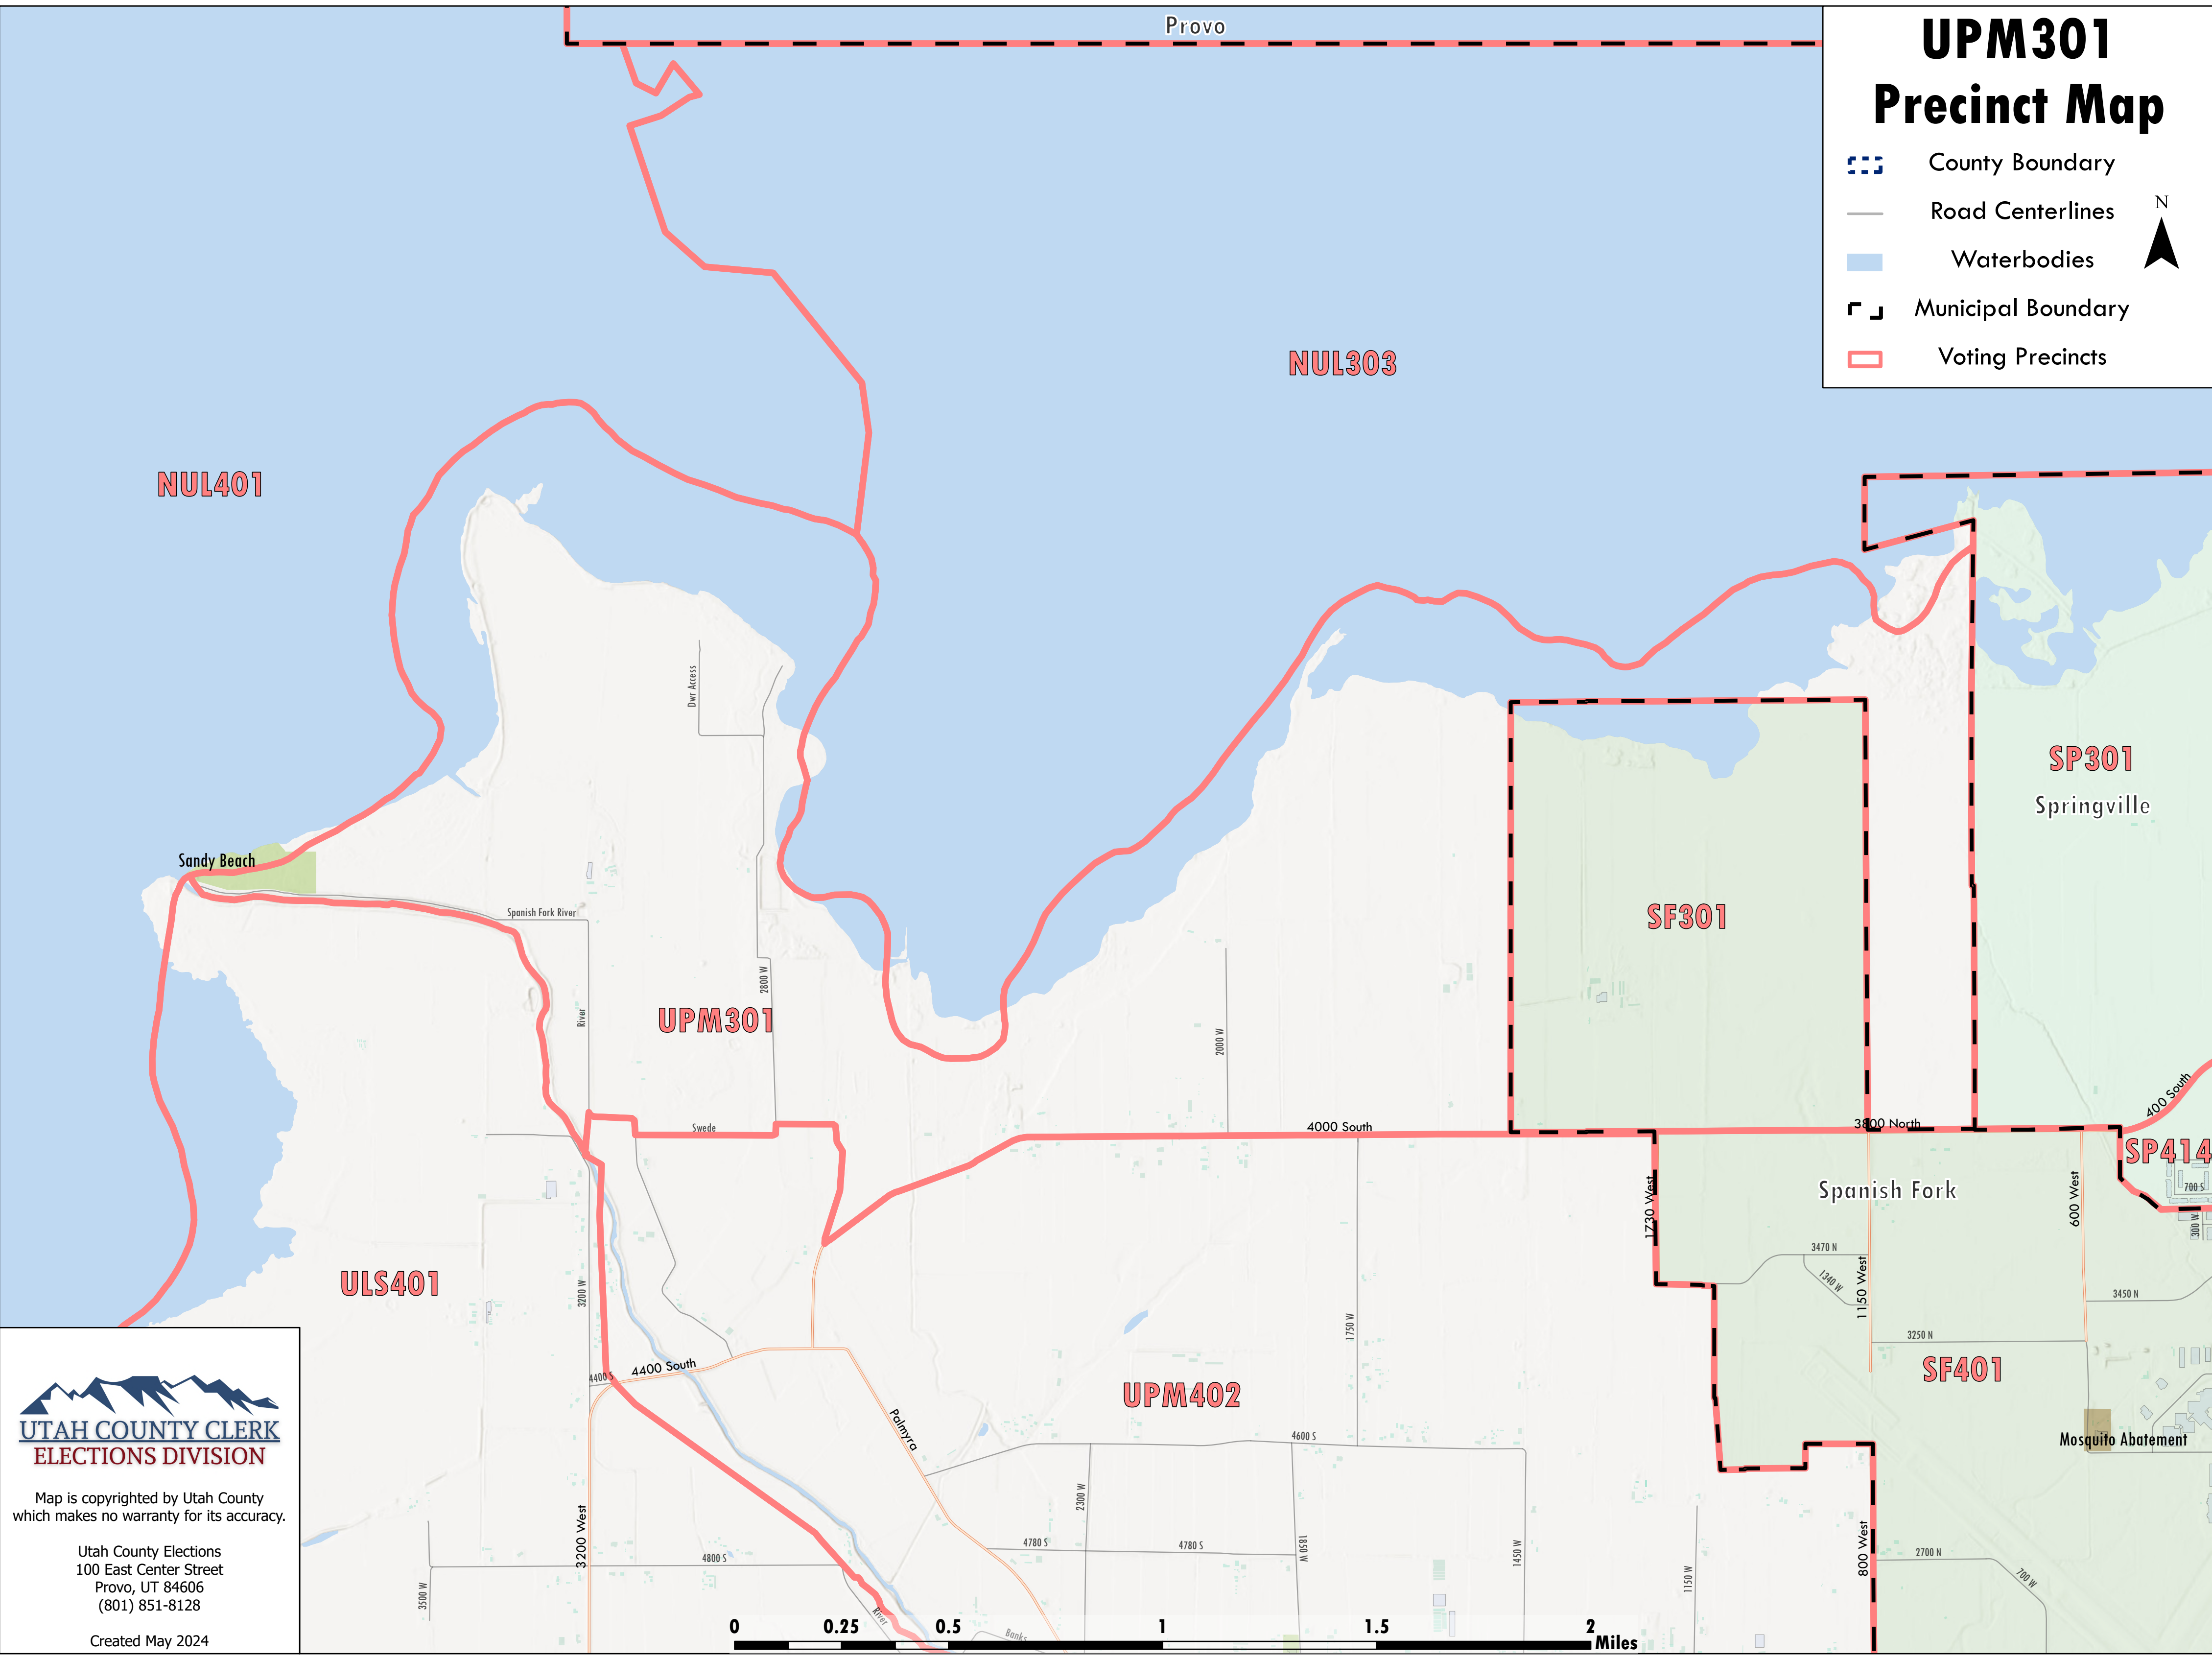

UPM301 Precinct Map

-  County Boundary
-  Road Centerlines
-  Waterbodies
-  Municipal Boundary
-  Voting Precincts

**UTAH COUNTY CLERK
ELECTIONS DIVISION**

Map is copyrighted by Utah County
which makes no warranty for its accuracy.

Utah County Elections
100 East Center Street
Provo, UT 84606
(801) 851-8128

Created May 2024