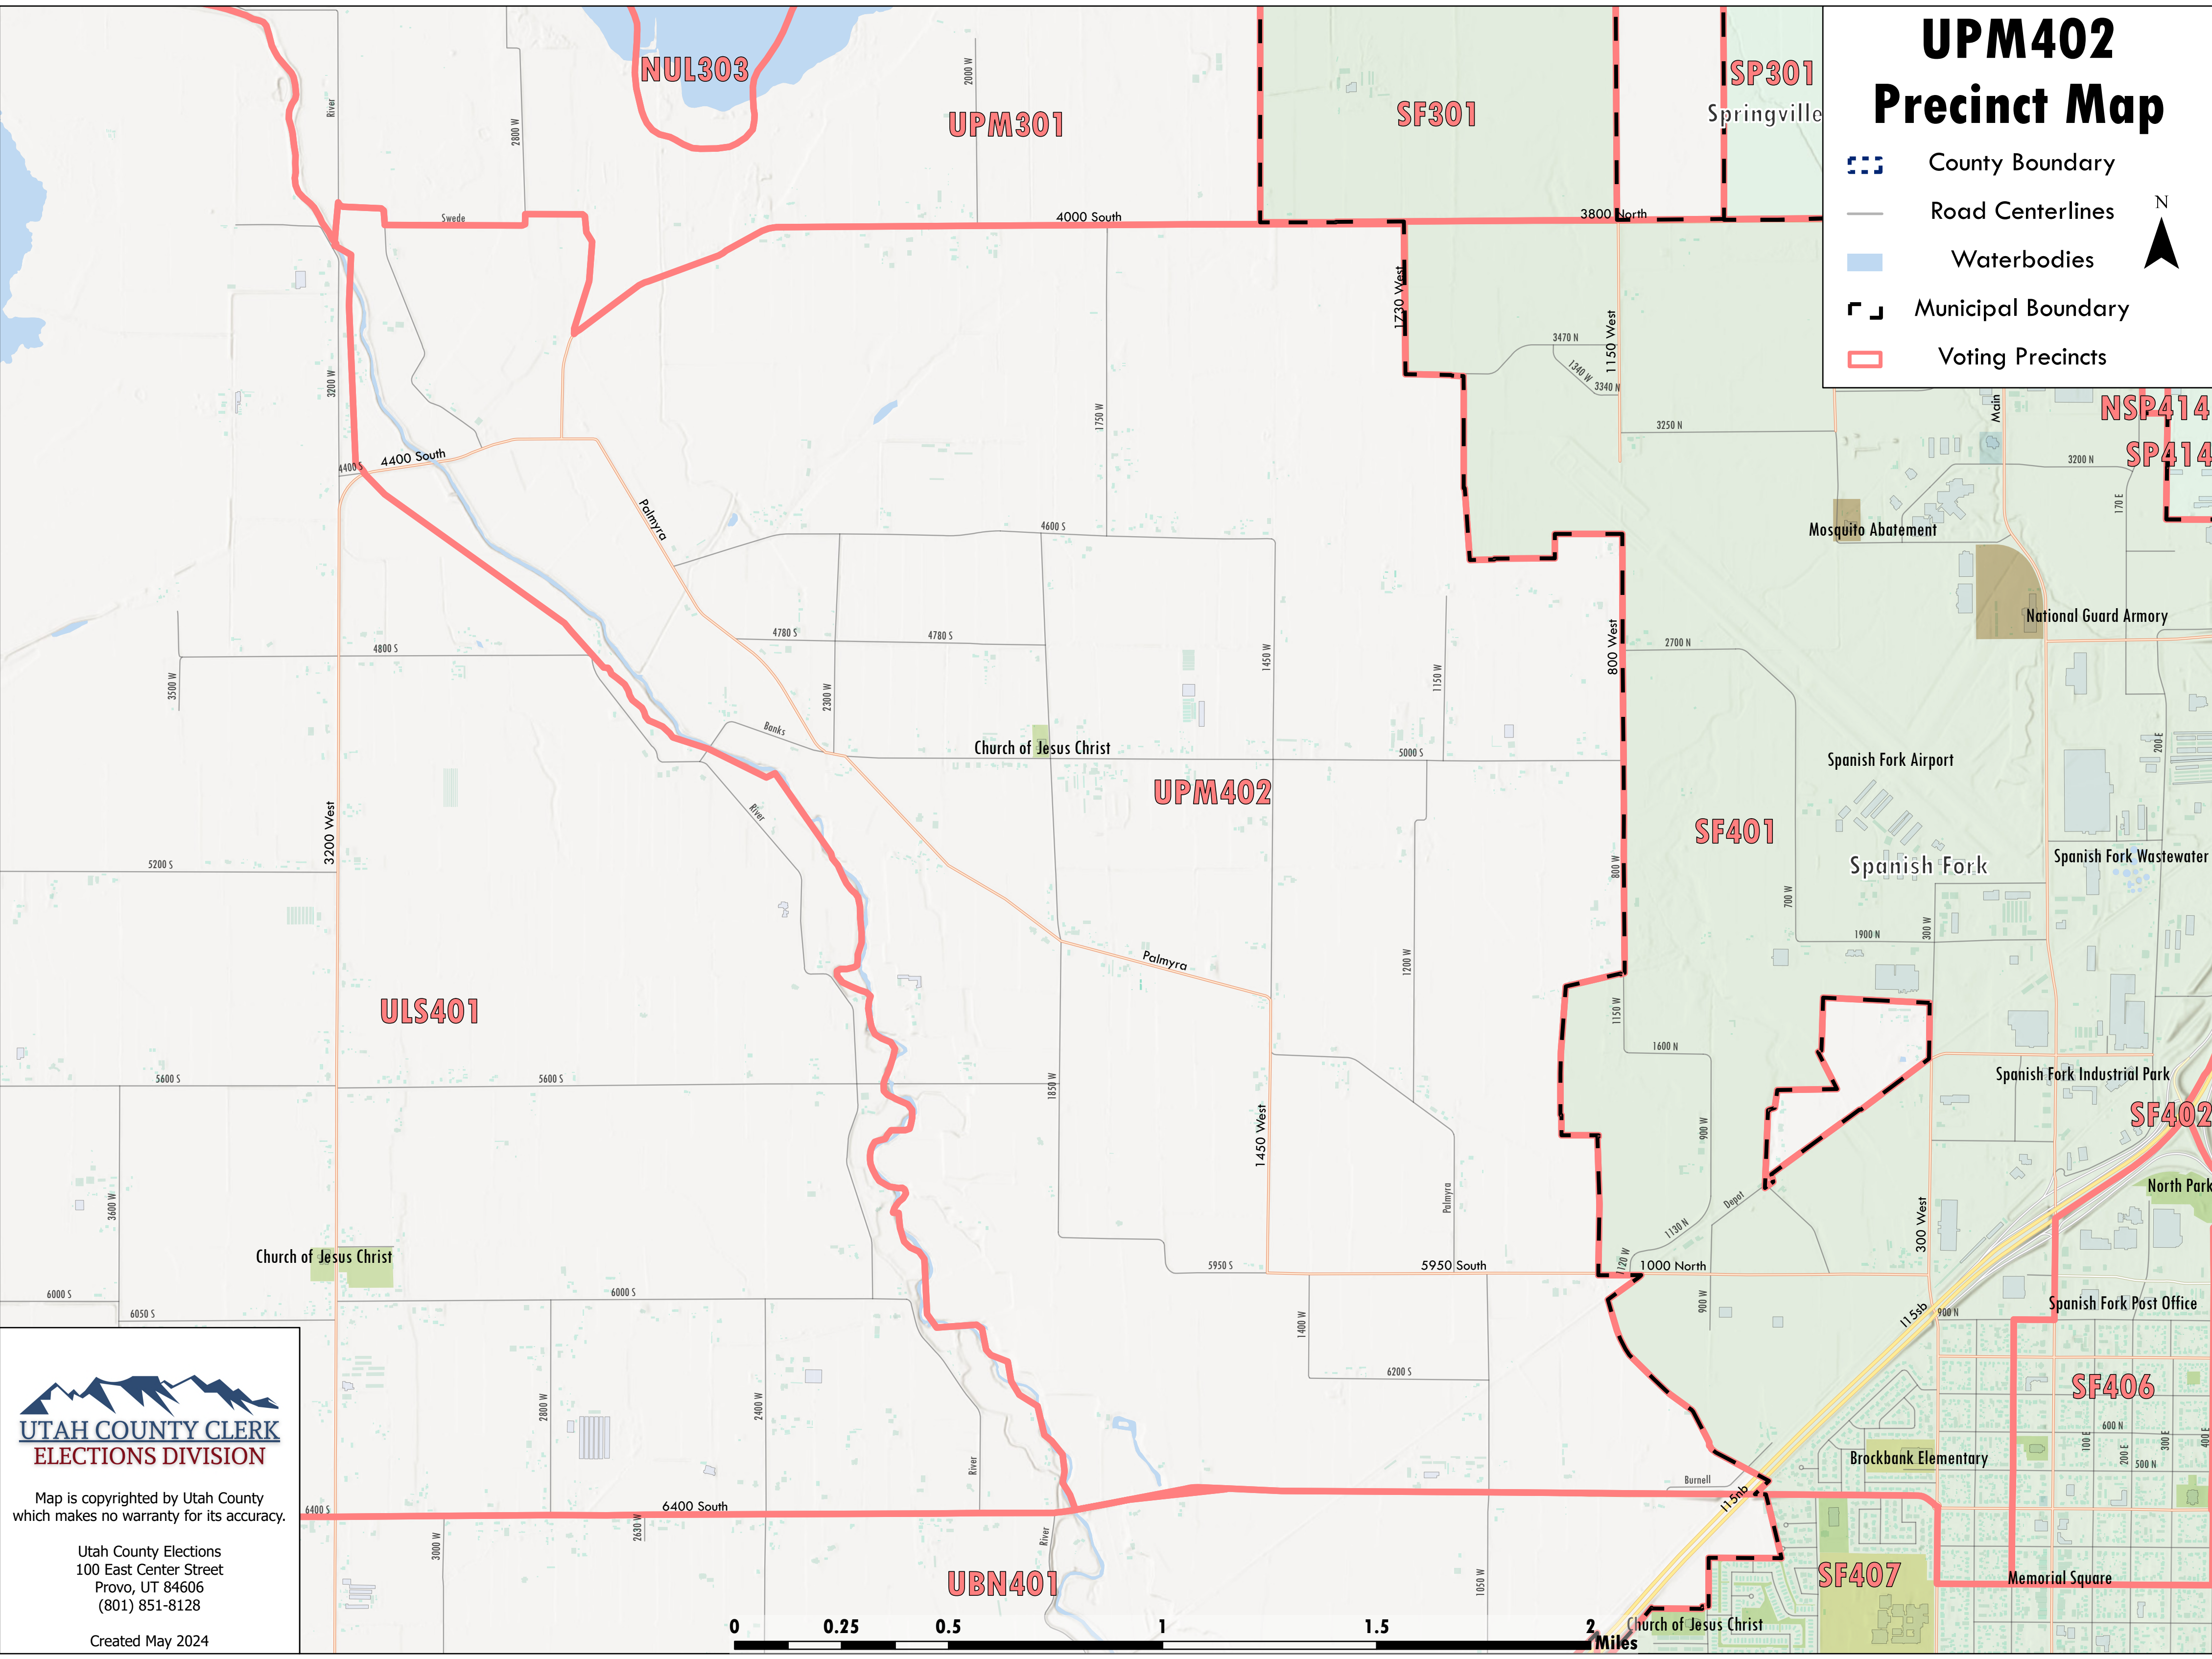

UPM402 Precinct Map

-  County Boundary
-  Road Centerlines
-  Waterbodies
-  Municipal Boundary
-  Voting Precincts

Map is copyrighted by Utah County which makes no warranty for its accuracy.

Utah County Elections
 100 East Center Street
 Provo, UT 84606
 (801) 851-8128
 Created May 2024