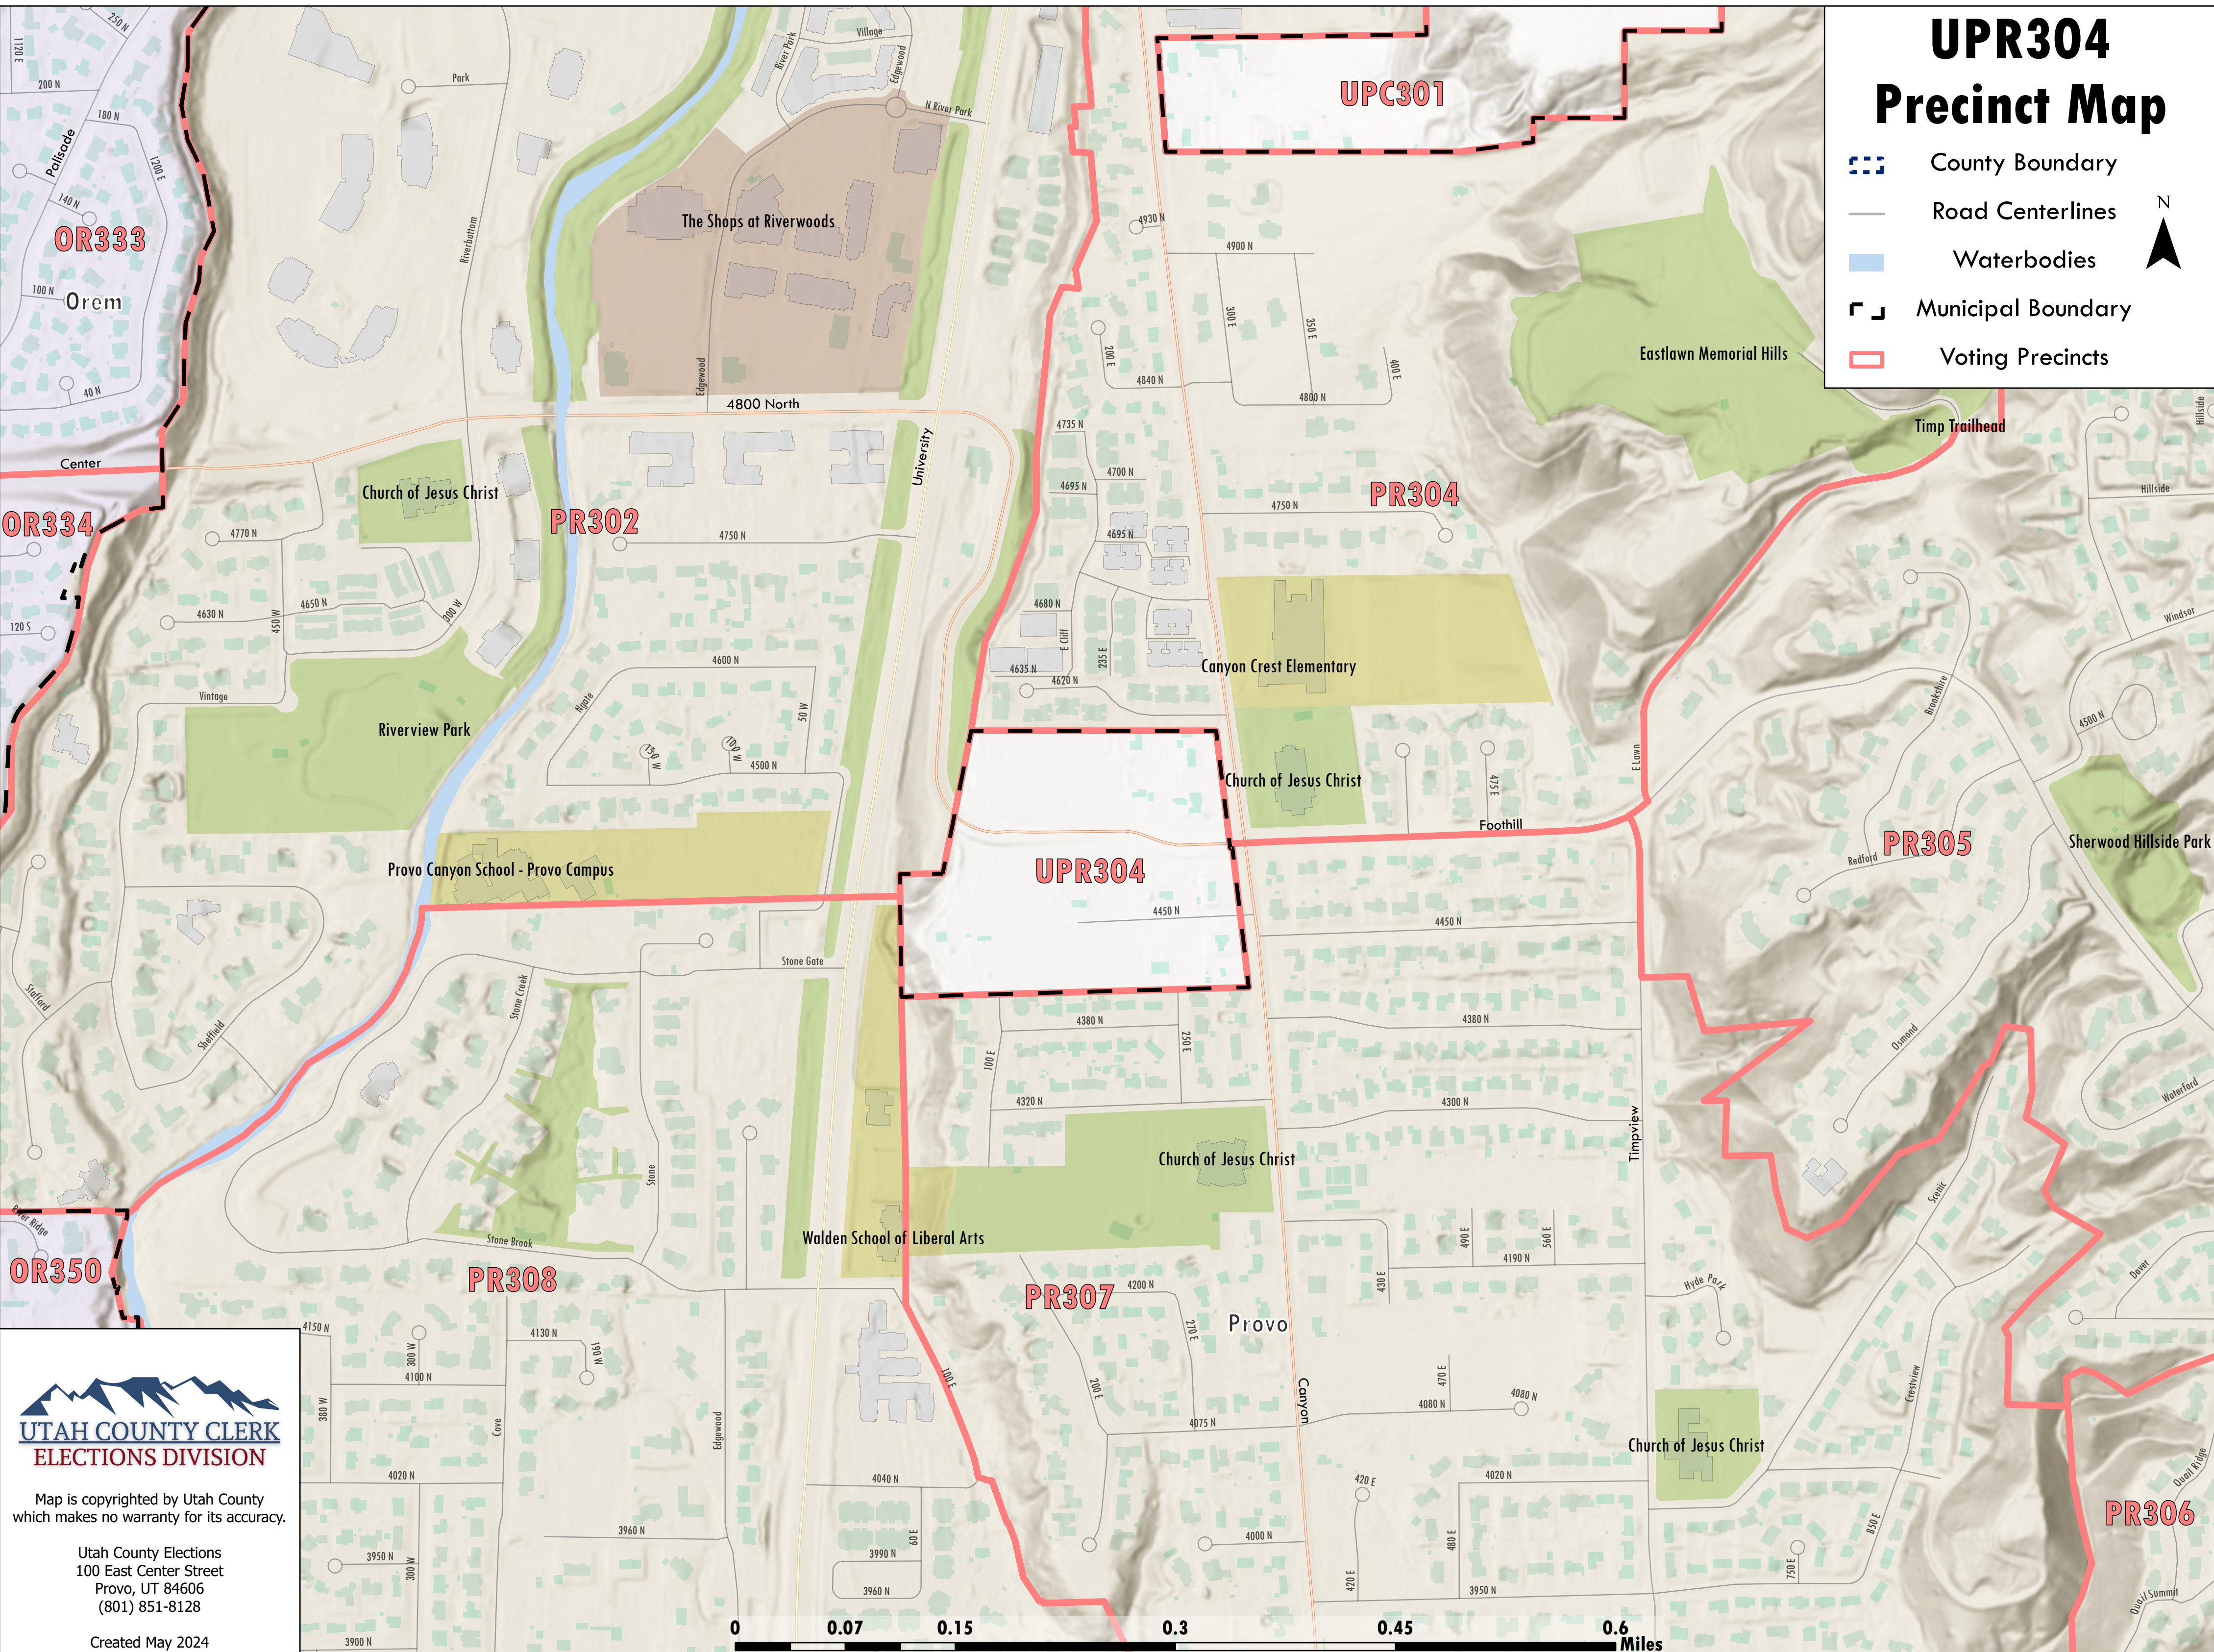

# UPR304 Precinct Map

-  County Boundary
-  Road Centerlines
-  Waterbodies
-  Municipal Boundary
-  Voting Precincts

Map is copyrighted by Utah County which makes no warranty for its accuracy.

Utah County Elections  
100 East Center Street  
Provo, UT 84606  
(801) 851-8128

Created May 2024